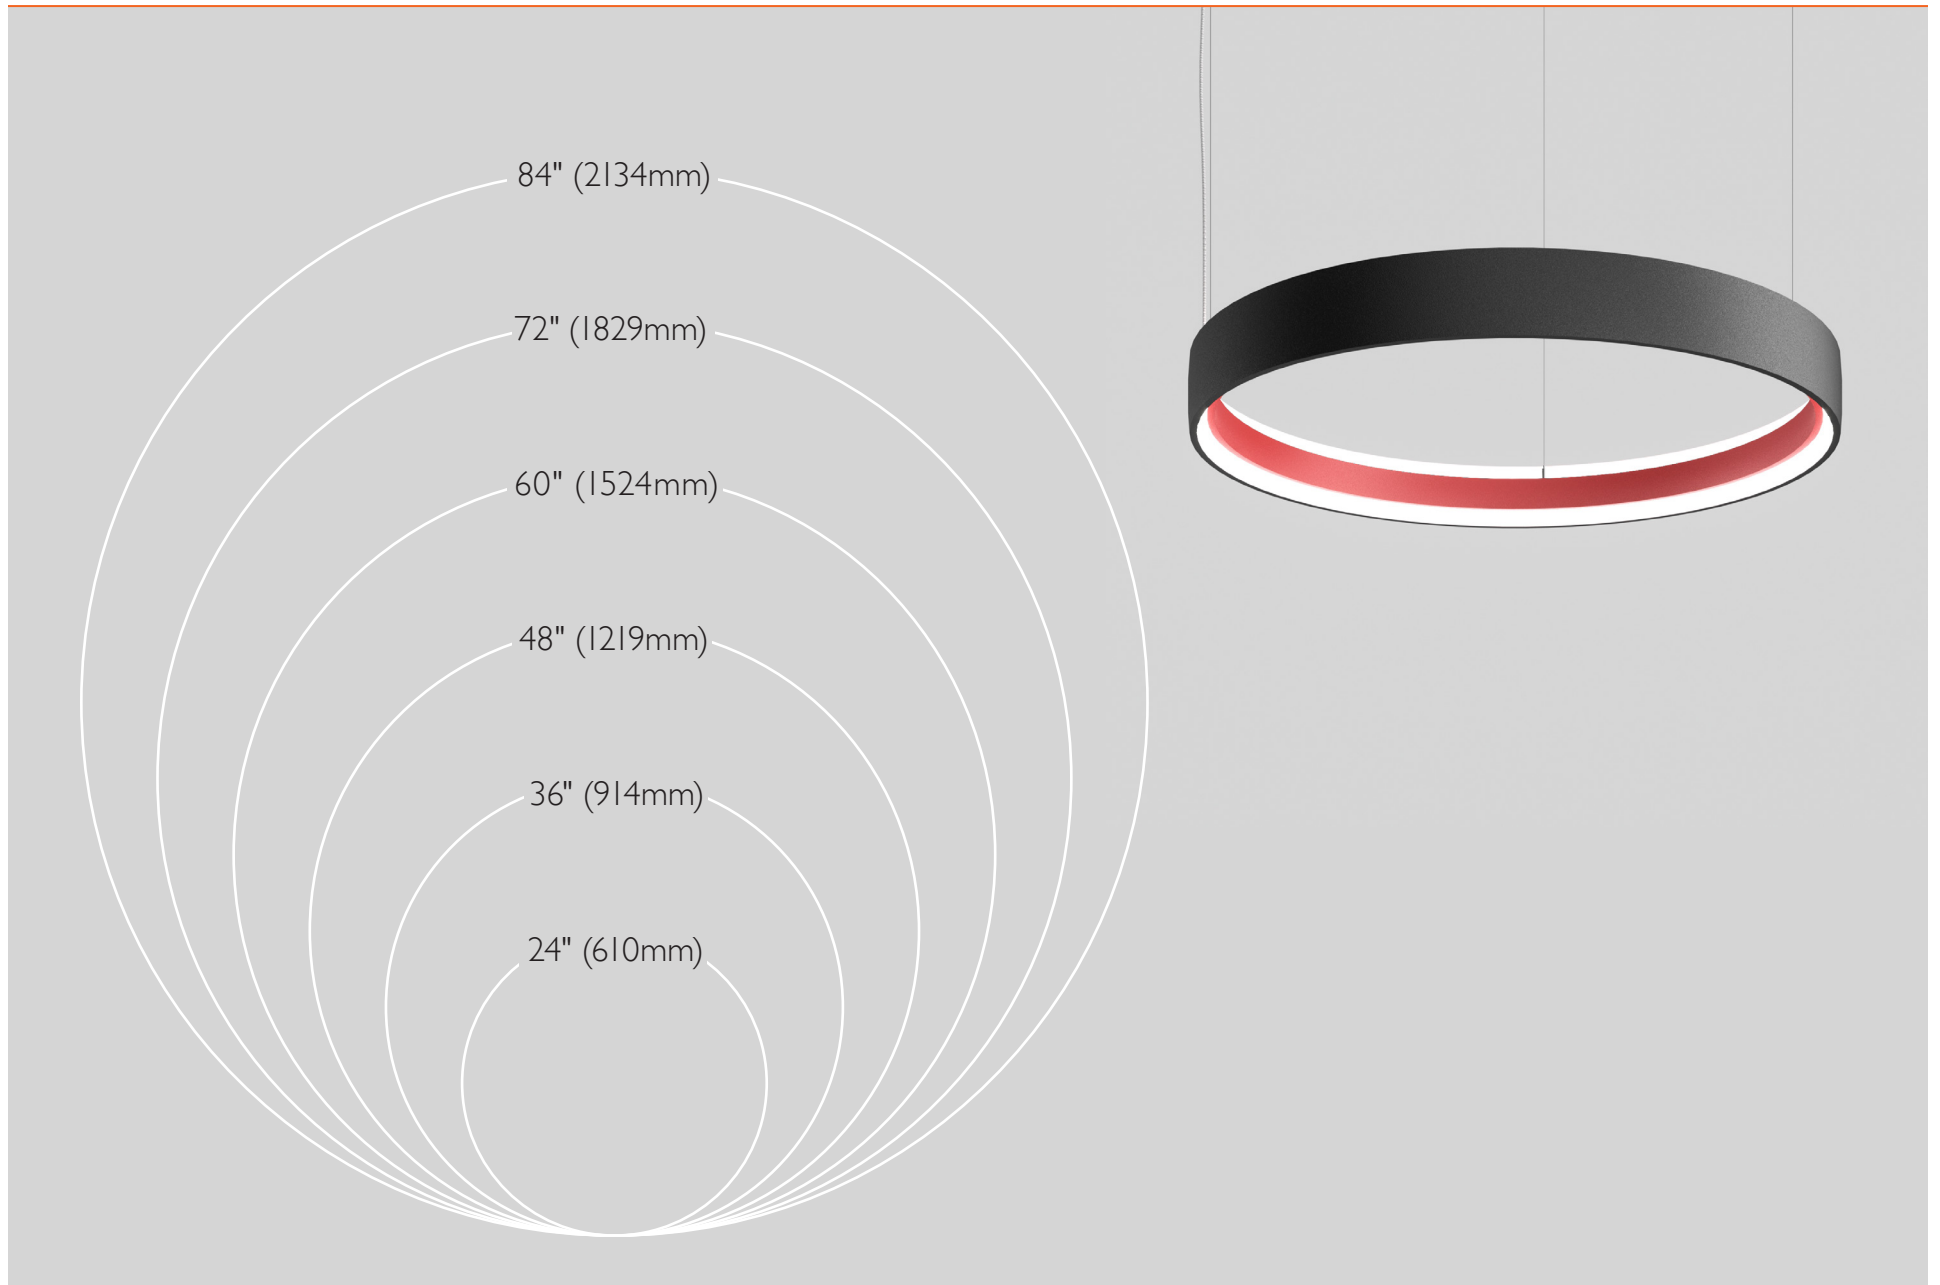

C E R C H I O I I

U.S. DESIGN PATENT PENDING

CERCHIO II

CERCHIO II

Cerchio II features a floating effect inner ring

CERCHIO II SIZES

CERCHIO II FINISHES

CHARCOAL
Metallic Textured

WHITE

BLACK
Metallic Textured

RED
Metallic Textured

COPPER
Metallic

SILVER
Metallic

BRONZE
Metallic Textured

GOLD
Metallic

MIDNIGHT BLUE
Metallic Textured