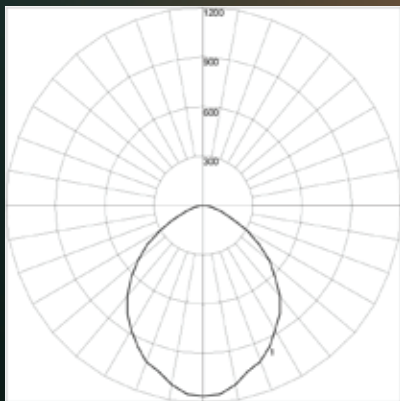

Module: Straight
Dimensions: 2ft - 12ft Lengths

Module: Right Hub 90°
Dimensions: 44" L X 23" W

Module: Left Hub 90°
Dimensions: 44" L X 23" W

Module: Right Hub 120°
Dimensions: 38" L X 20" W

Module: Left Hub 120°
Dimensions: 38" L X 20" W

OPTICS

Suspended
Direct

Suspended
Direct/Indirect

Direct

Indirect

LIGHT DISTRIBUTION

Direct

Maximum Candela = 1160.88
Located At Horizontal Angle = 0°
Vertical Angle = 0°
#1 - Vertical Plane Through
Horizontal Angles (90° - 270°)