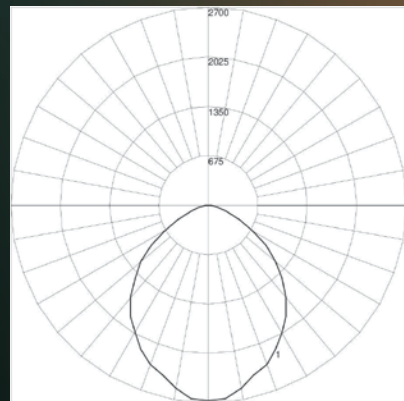

Direct

Maximum Candela = 2670.024
Located At Horizontal Angle = 0°
Vertical Angle = 0°
#1 - Vertical Plane Through
Horizontal Angles (90° - 270°)

Indirect

Maximum Candela = 2152.8
Located At Horizontal Angle = 90°
Vertical Angle = 132.5°
#1 - Vertical Plane Through
Horizontal Angles (90° - 270°)

6 SIZES

Available in 6 sizes ranging from 2ft to 7ft

BEAUTY COS

TY COS

USE

BEAUTY COS

BEAUTY

A balance between a polygon and a circle, HEXAGON symbolizes harmony.