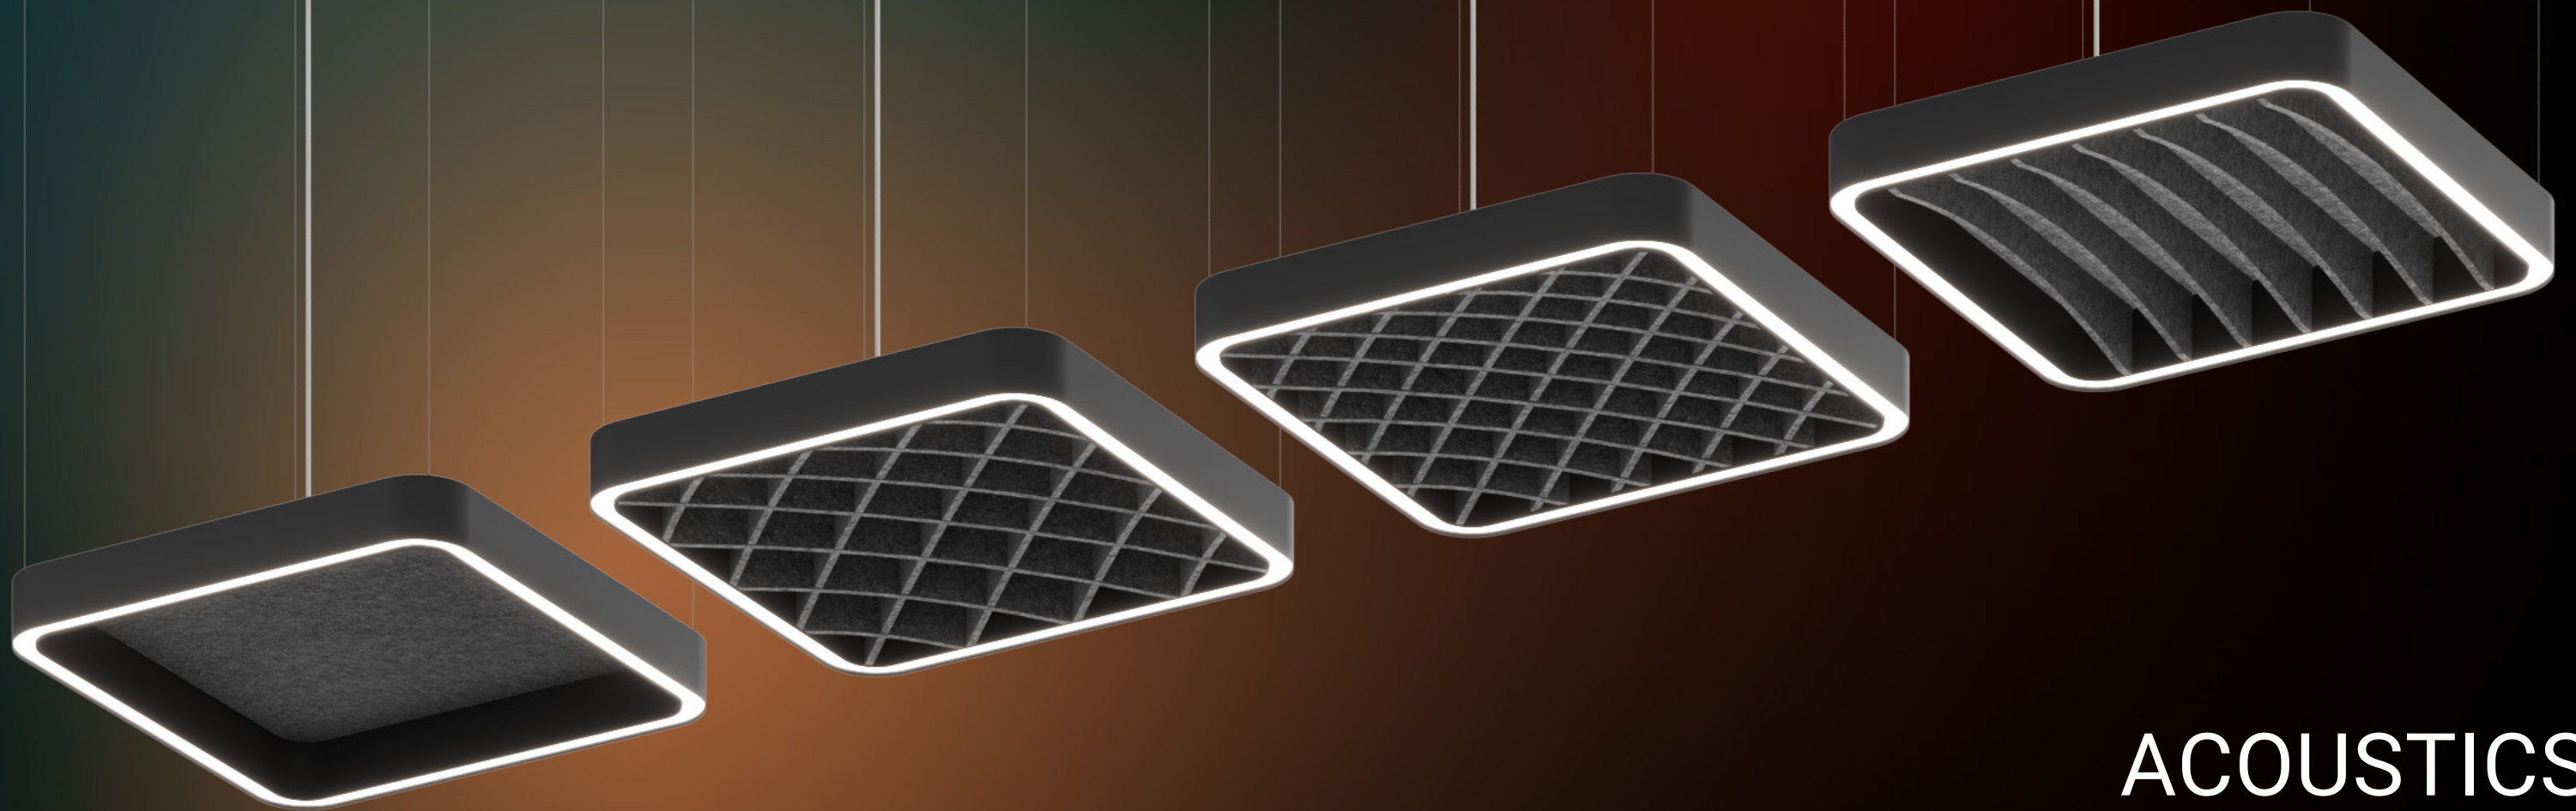

The fluid lines of the Endless linear system morph into finite rectangular forms.

Simple and succinct, the quadrilateral provides geometric definition to the ceiling area that can be used to frame special areas.

3 sizes:
58" Sq & 34"x58" Rec, 34" Sq

Coordinate ENDLESS QUAD with larger scale rectangles using the ENDLESS system.

Crank up the design but turn down the noise
with our new acoustic panel styles.

b ENDLESS QUAD™

3 VERSIONS

PENDANT

SURFACE

ACOUSTIC

Hexagon adds a serene visual element.

b HEXAGON™

Indirect light provides light uniformity on the ceiling and contributes to the ambient light with no glare.

LIGHT DISTRIBUTION