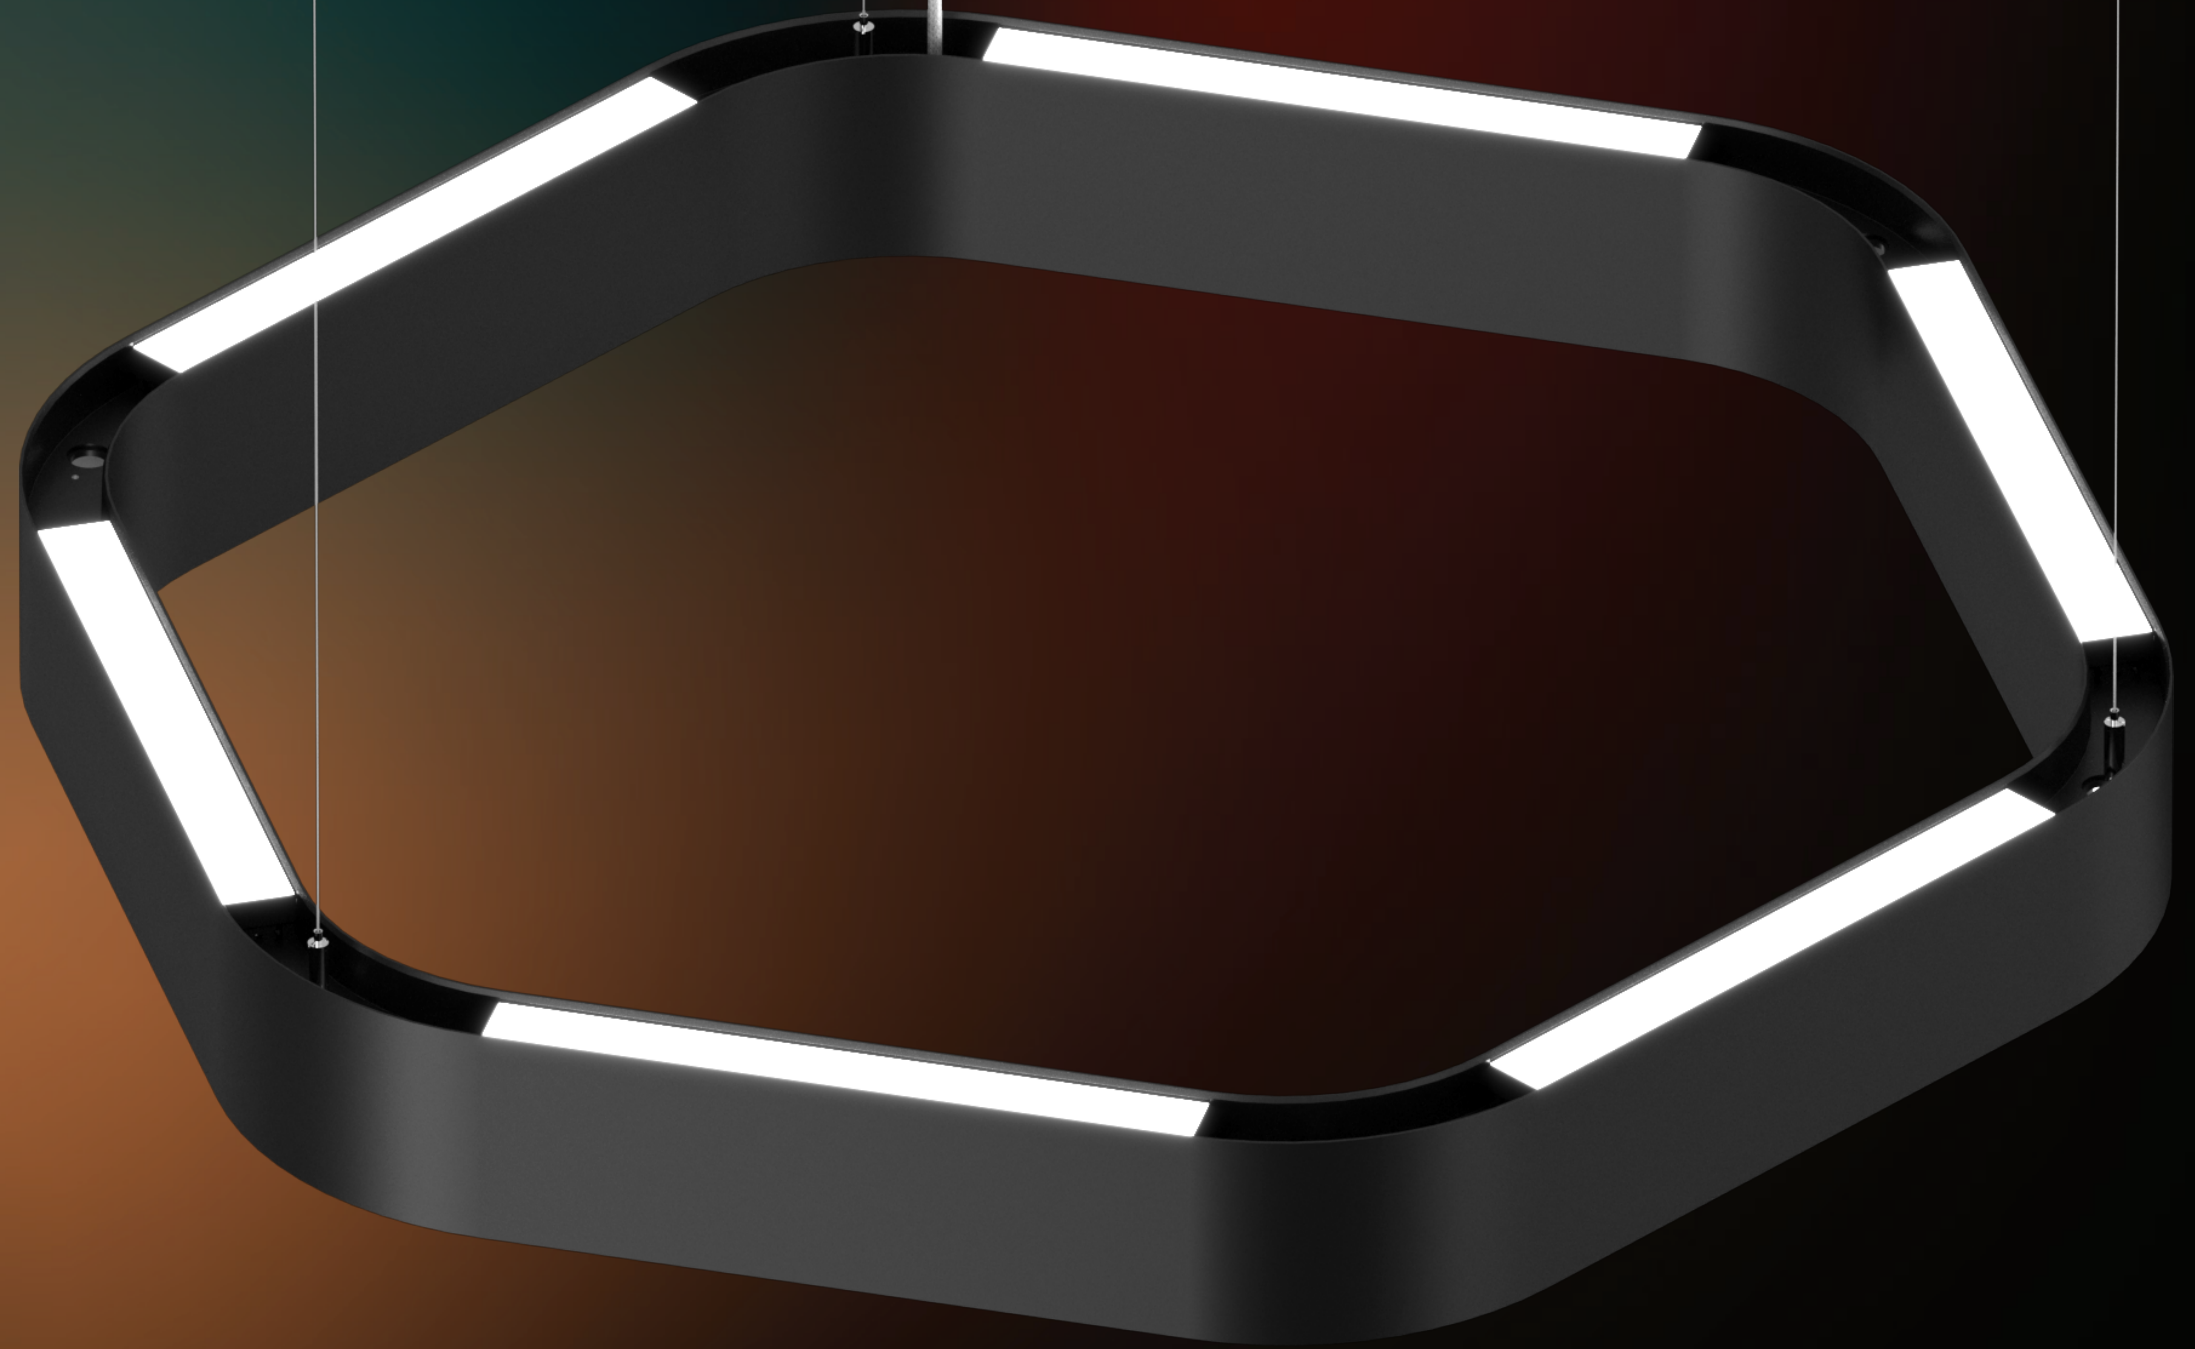

3 VERSIONS

PENDANT

SURFACE

ACOUSTIC

Hexagon adds a serene visual element.

b HEXAGON™

Indirect light provides light uniformity on the ceiling and contributes to the ambient light with no glare.

LIGHT DISTRIBUTION