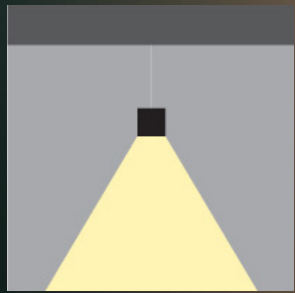

Endless adds dimensionality that visually integrates with the architectural elements from ceiling to floor.

The smooth bends of the hubs bring levity to large-scale configurations creating inviting spaces while making a statement.

OPTICS

Suspended
Direct

Suspended
Direct/Indirect

Direct

Indirect

LIGHT DISTRIBUTION

Direct

Maximum Candela = 1160.88
Located At Horizontal Angle = 0°
Vertical Angle = 0°
#1 - Vertical Plane Through
Horizontal Angles (90° - 270°)

The fluid lines of the Endless linear system morph into finite rectangular forms.

Simple and succinct, the quadrilateral provides geometric definition to the ceiling area that can be used to frame special areas.