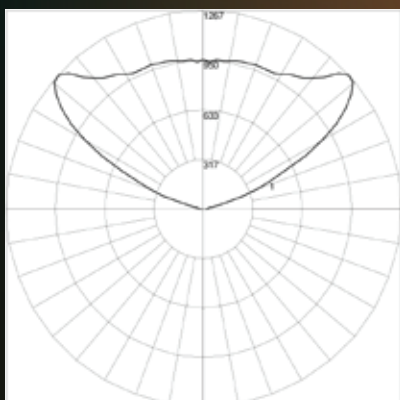

Module: Straight
Dimensions: 2ft - 12ft Lengths

Module: Right Hub 90°
Dimensions: 44" L X 23" W

Module: Left Hub 90°
Dimensions: 44" L X 23" W

Module: Right Hub 120°
Dimensions: 38" L X 20" W

Module: Left Hub 120°
Dimensions: 38" L X 20" W

OPTICS

Suspended
Direct

Suspended
Direct/Indirect

Direct

Indirect

LIGHT DISTRIBUTION

Direct

Maximum Candela = 1160.88
Located At Horizontal Angle = 0°
Vertical Angle = 0°
#1 - Vertical Plane Through
Horizontal Angles (90° - 270°)

Indirect

Maximum Candela = 1266.84
Located At Horizontal Angle = 90°
Vertical Angle = 132.5°
#1 - Vertical Plane Through
Horizontal Angles (90° - 270°)

FINISHES

White

Black Metallic Textured

Silver Metallic Textured