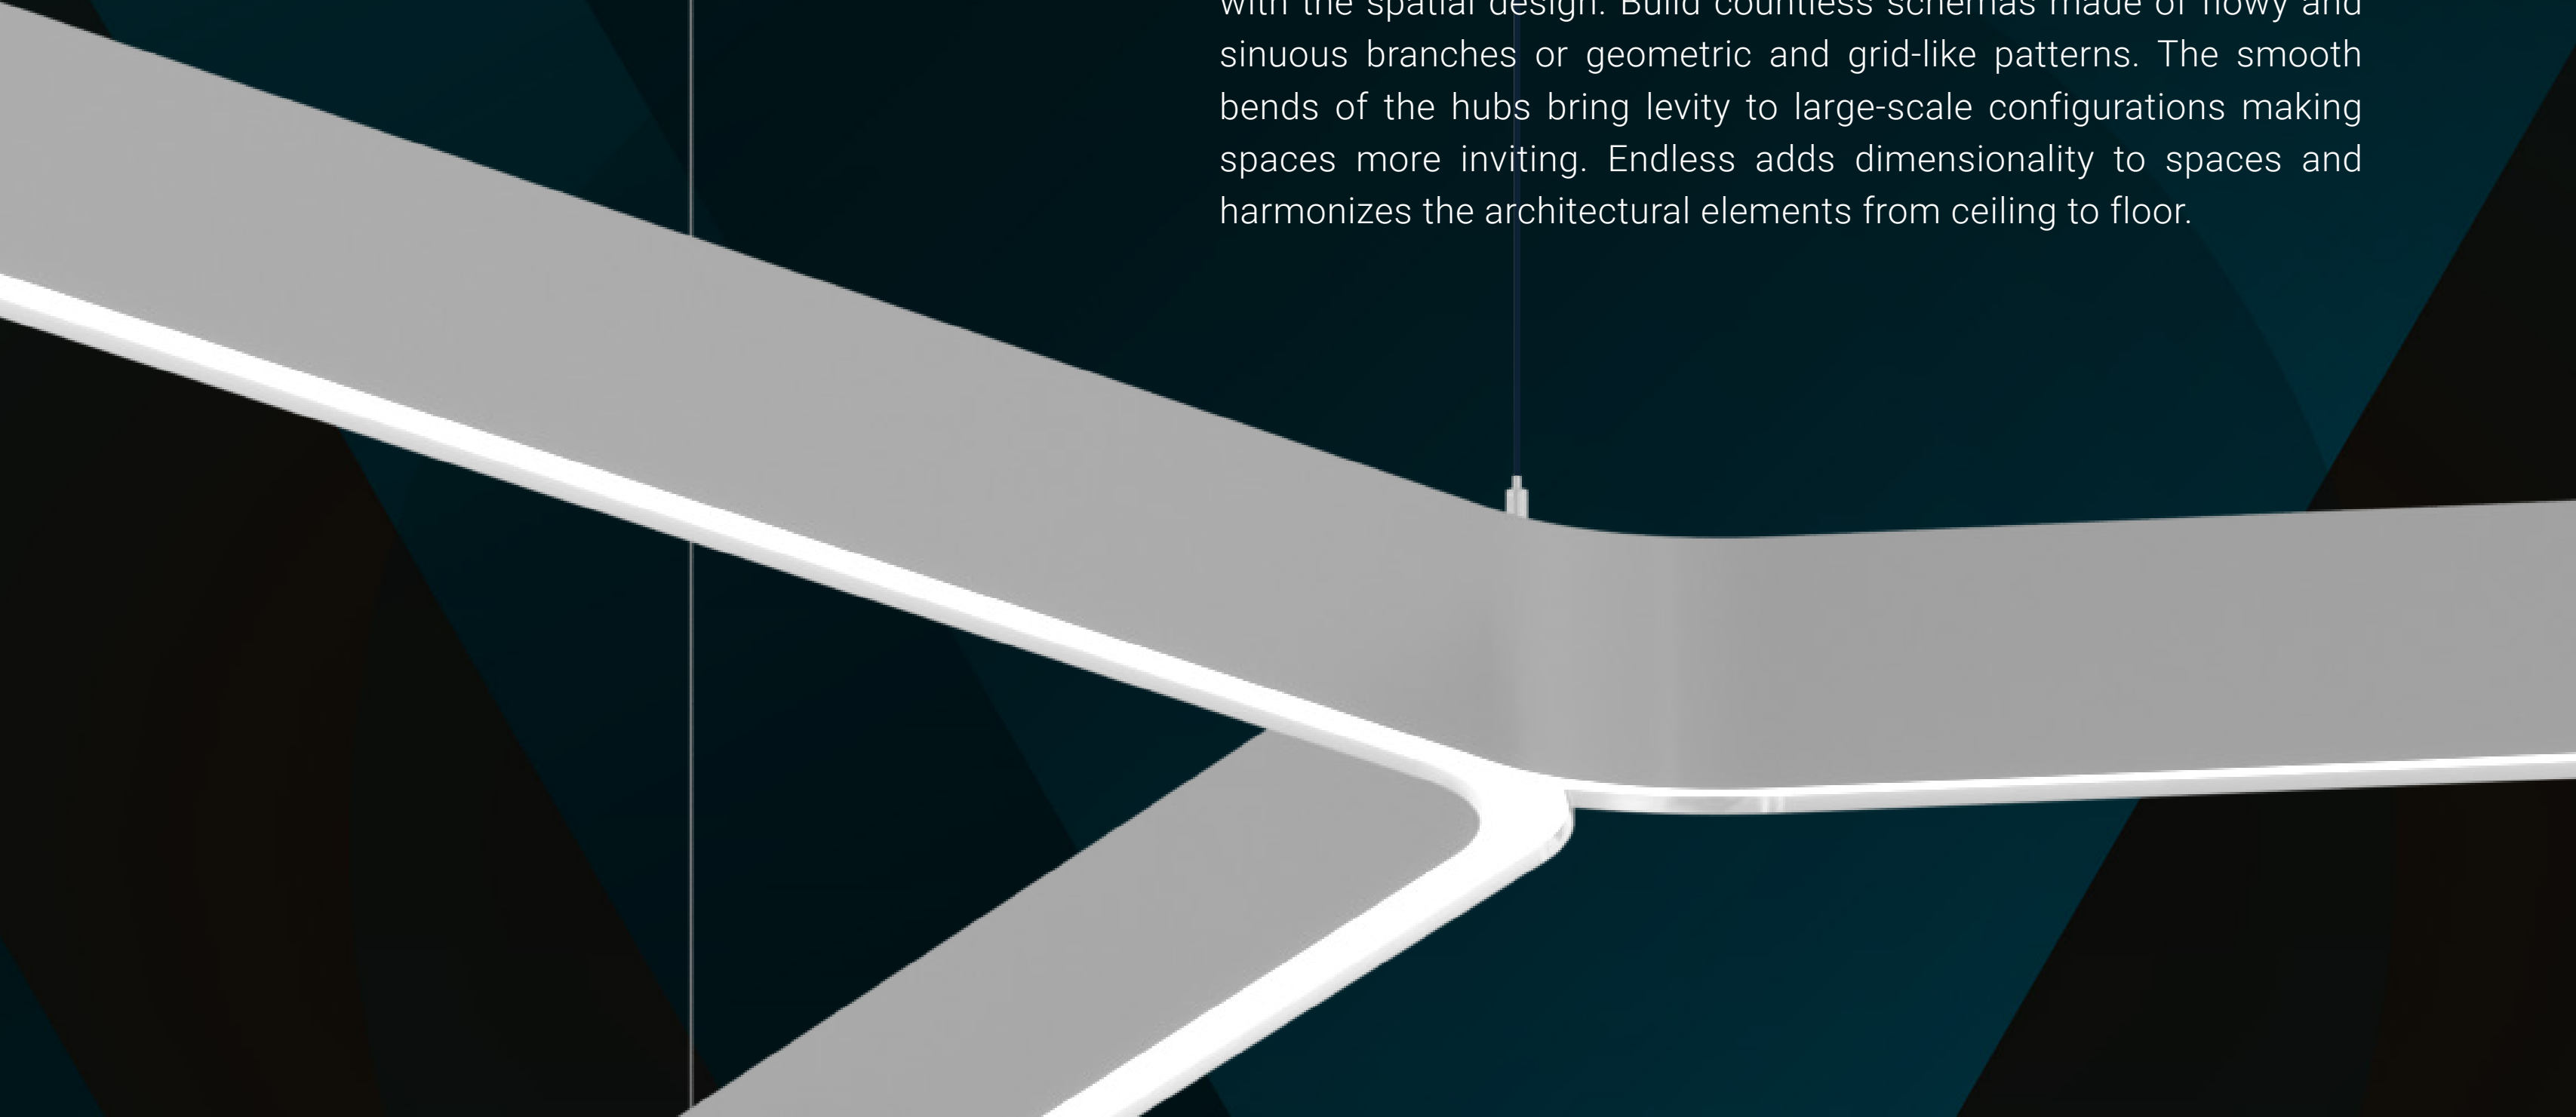

ENDLESS™

A fluent ribbon of light that moves and grooves in all directions. With a small set of modules, create a non-stop lighting plan that integrates with the spatial design. Build countless schemas made of flowy and sinuous branches or geometric and grid-like patterns. The smooth bends of the hubs bring levity to large-scale configurations making spaces more inviting. Endless adds dimensionality to spaces and harmonizes the architectural elements from ceiling to floor.