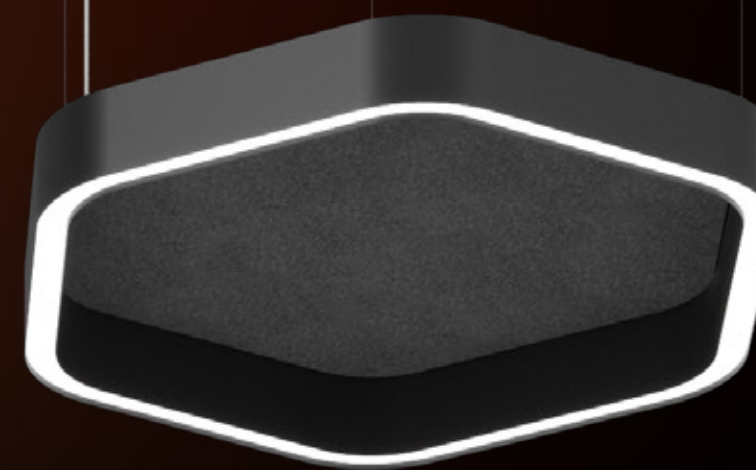

ACOUSTICS

4 Variations

- Plain (Flat)
- Cross Hatch
- Fine Cross Hatch
- Parallel Hatch

ACOUSTICS

6 Colors

- Black
- Sesame Gray
- Light Gray
- Blue
- Apple Green
- White

HEXAGON™

Lines of light transform into a closed-loop six-sided pendant.

3 VERSIONS

PENDANT

SURFACE

ACOUSTIC

Hexagon adds a serene visual element.

b HEXAGON™

Indirect light provides light uniformity on the ceiling and contributes to the ambient light with no glare.

LIGHT DISTRIBUTION