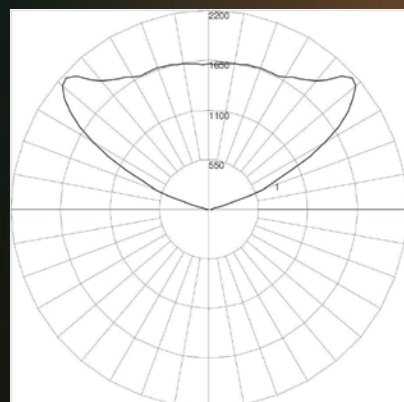

Module: Straight
Dimensions: 2ft - 12ft Lengths

Module: Right Hub 90°
Dimensions: 44" L X 23" W

Module: Left Hub 90°
Dimensions: 44" L X 23" W

Module: Right Hub 120°
Dimensions: 38" L X 20" W

Module: Left Hub 120°
Dimensions: 38" L X 20" W

Direct

Maximum Candela = 2670.024
Located At Horizontal Angle = 0°
Vertical Angle = 0°
#1 - Vertical Plane Through
Horizontal Angles (90° - 270°)

Indirect

Maximum Candela = 2152.8
Located At Horizontal Angle = 90°
Vertical Angle = 132.5°
#1 - Vertical Plane Through
Horizontal Angles (90° - 270°)

6 SIZES

Available in 6 sizes ranging from 2ft to 7ft

BEAUTY COS

TY COS

USE

BEAUTY COS

BEAUTY

A balance between a polygon and a circle, HEXAGON symbolizes harmony.