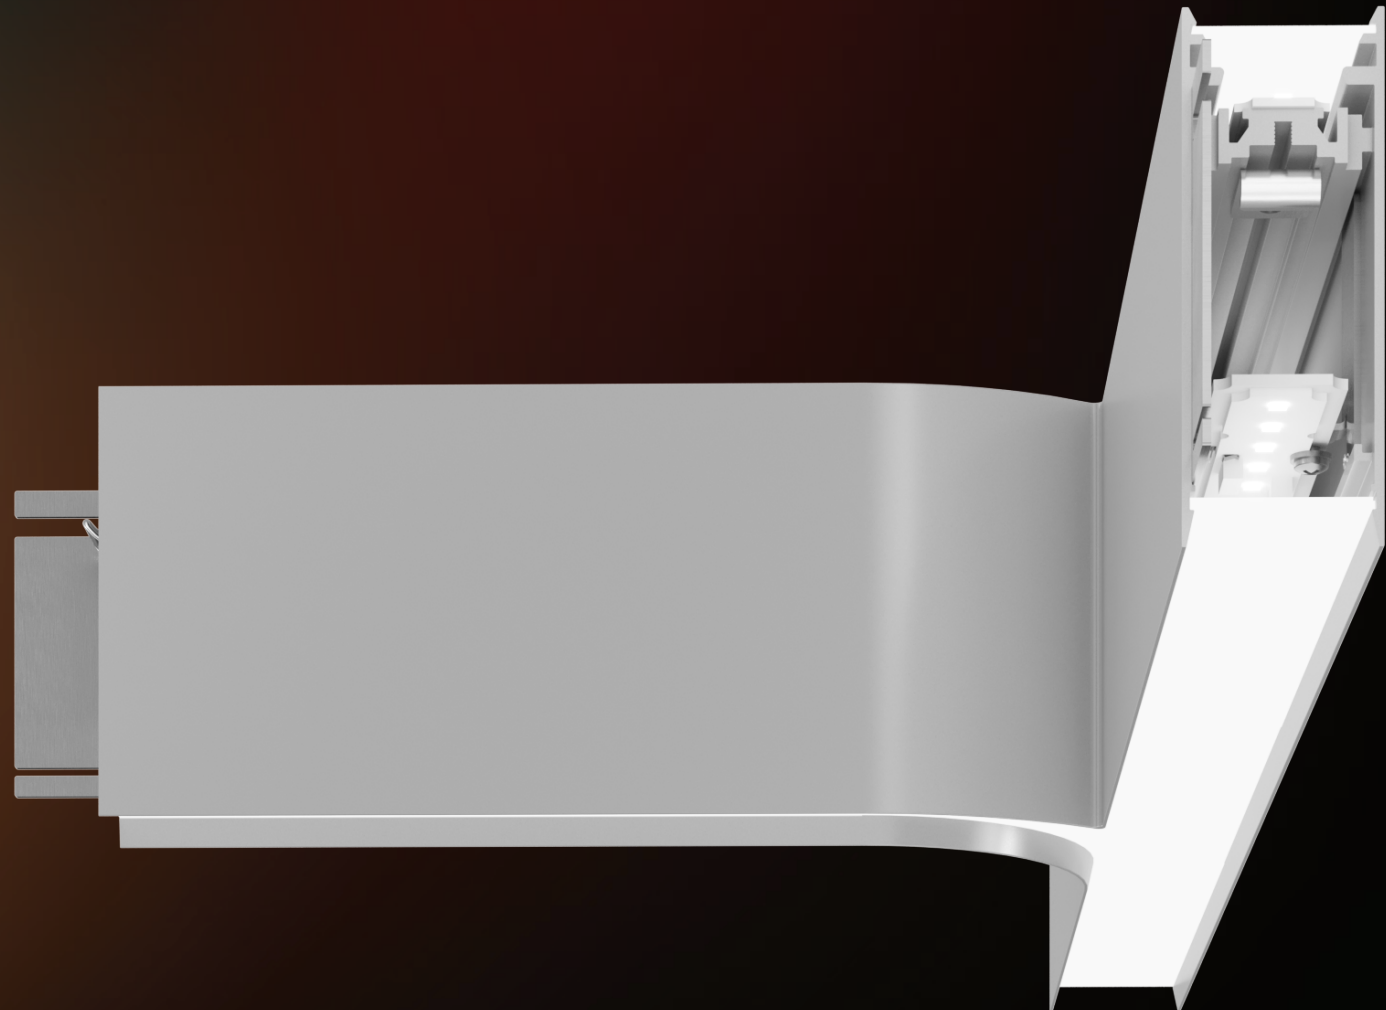

LIGHT DISTRIBUTION

Direct

Maximum Candela = 1160.88
Located At Horizontal Angle = 0°
Vertical Angle = 0°
#1 - Vertical Plane Through
Horizontal Angles (90° - 270°)

Indirect

Maximum Candela = 1266.84
Located At Horizontal Angle = 90°
Vertical Angle = 132.5°
#1 - Vertical Plane Through
Horizontal Angles (90° - 270°)