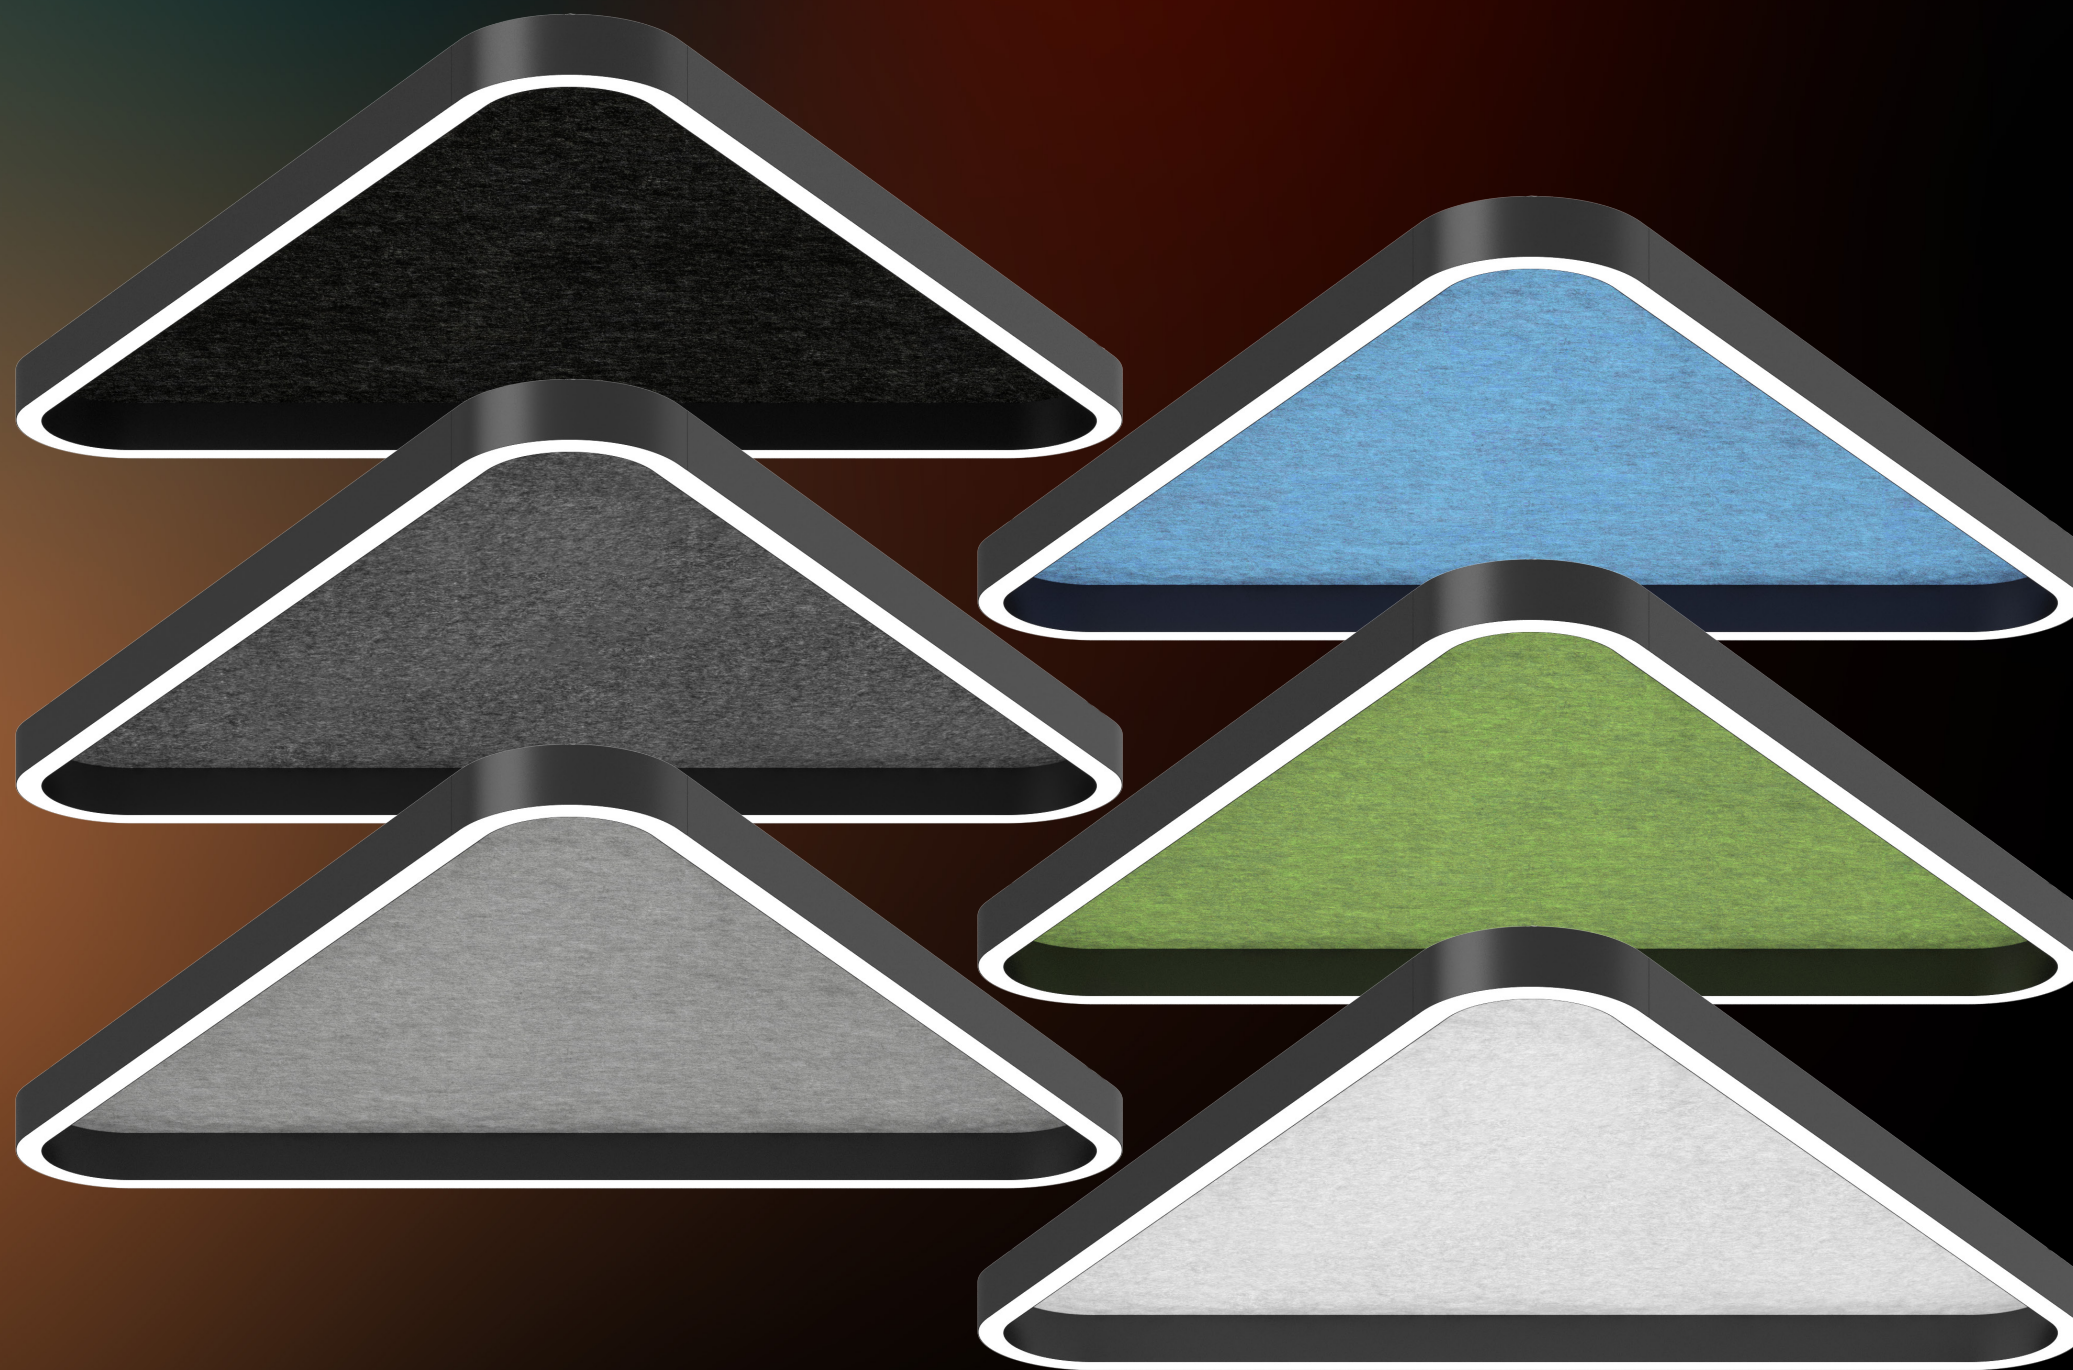

ACOUSTIC PANELS

6 Colors

- Black
- Sesame Gray
- Light Gray
- Blue
- Apple Green
- White