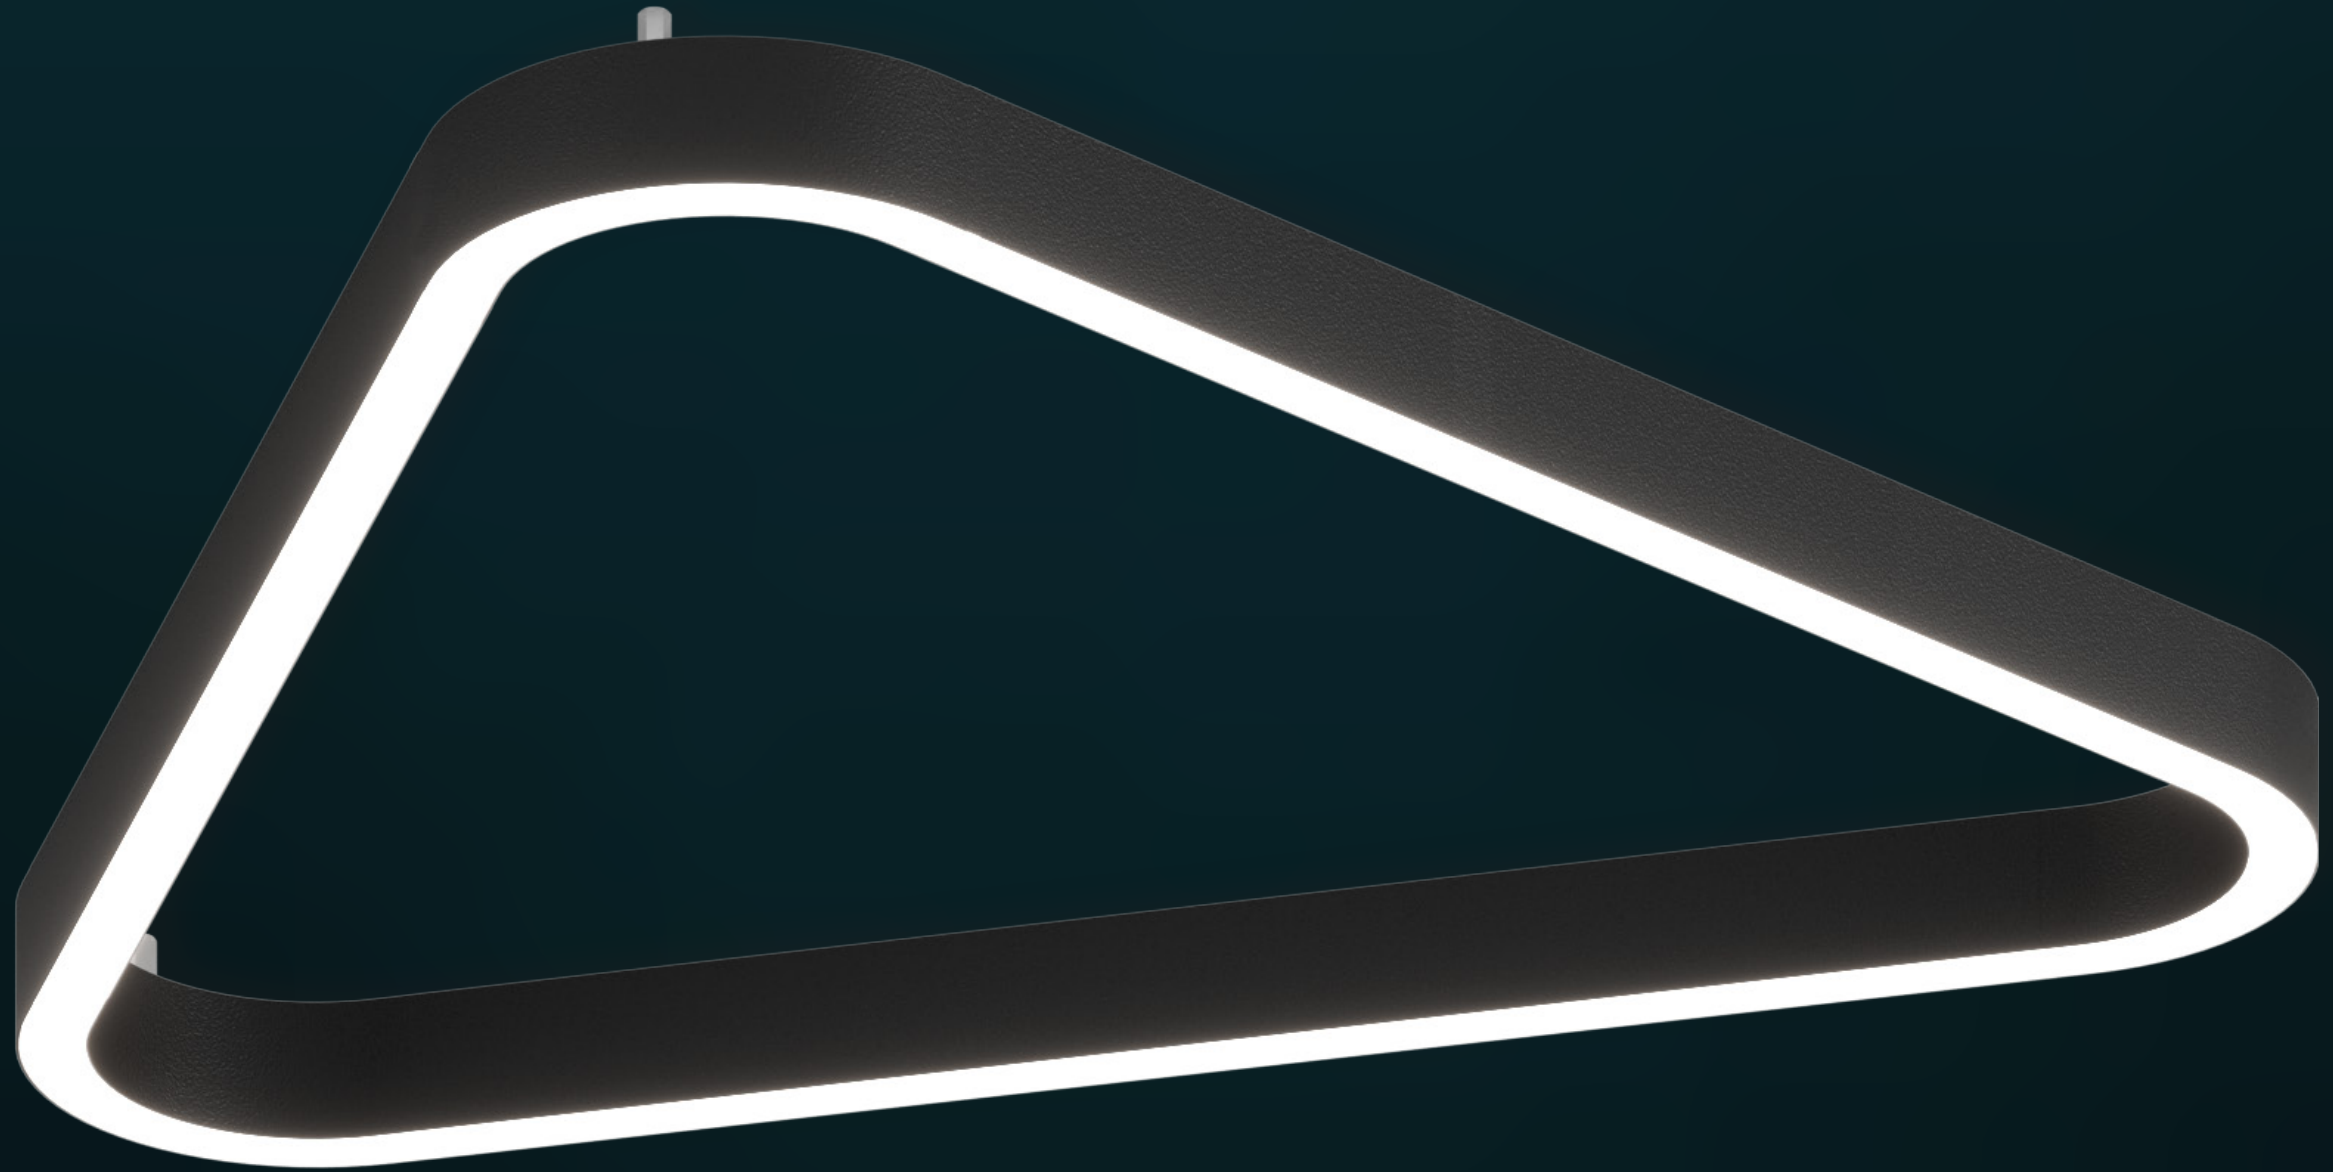

b

FELIX™

Dynamic and energetic, FELIX creates compelling spaces. The smooth rounded corners soften the edgy triangle shape. A hollow frame with a narrow one-inch profile is perfect for building spectacular configurations that delight, whether suspended or patterned on a surface. Add an extra layer of texture with acoustic panels that control sound reflection and make the room experience comfortable.

Due to its narrow profile, hollow form, and triangular shape, FELIX fits smaller spaces where the design calls for broader reach with a lightweight feel.

Power over Suspension carries the sleek aesthetic and the injection moulded corners allow for a tight radius.

FELIX communicates dynamism and energy. Its hollow shape lends itself to large spectacular configurations without overpowering the space.

# SUSPENSION OPTIONS

VERTICAL

HUB

Offset Power Cord  
Remote Driver

Power over Suspension  
Remote Driver

Power over Suspension  
Integral Driver

Power over Suspension  
Remote Driver

SURFACE MOUNT