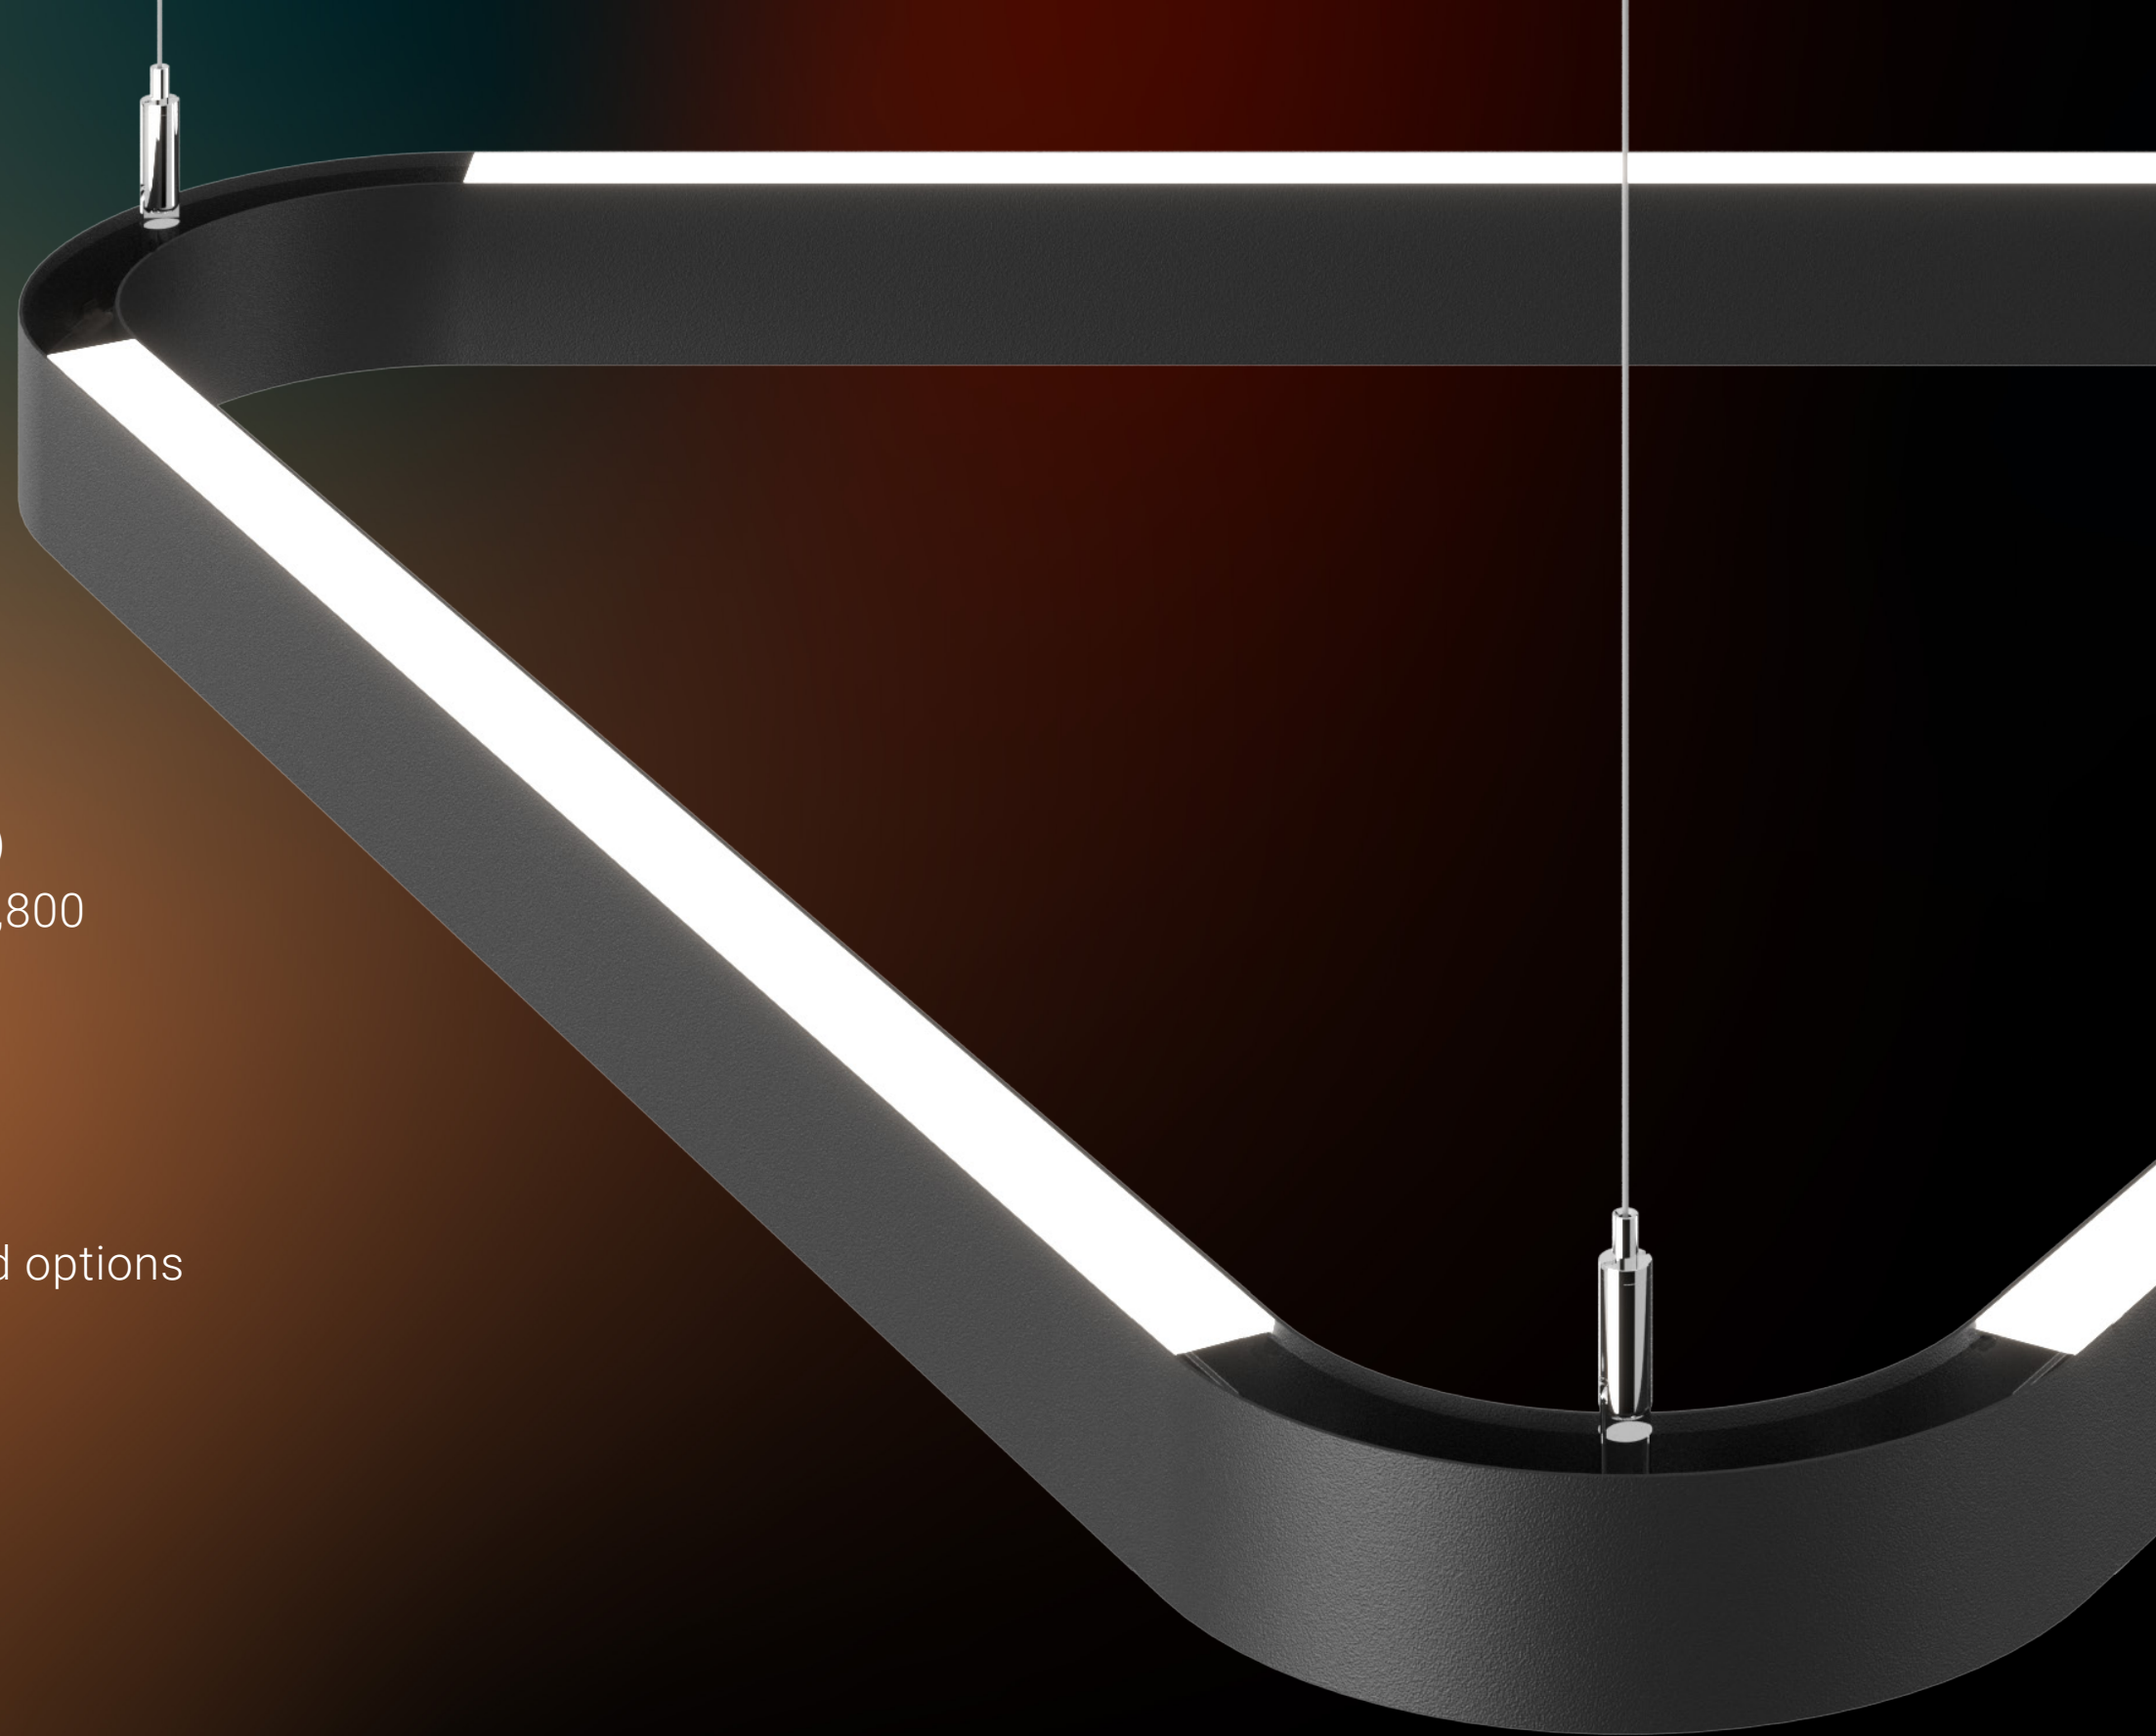

TECHNICAL SPECIFICATIONS

- 5 sizes ranging from 3ft to 7ft
- Suspended and Ceiling mount
- Direct and direct/indirect (Suspended only)
- Lumen packages ranging from 2,900 to 17,800
- CCT of 3000K, 3500K or 4000K
- CRI 90+
- Emergency option available - remote only
- Suspension system options:
  - Power Over Suspension & Power Cord options
  - Vertical
  - Hub (Power over suspension only)
- Dimming options include:
  - 0-10V Dimming @ 1% and 0.1%
  - Dali Dimming @ 1% and 0.1%
  - PoE (Power Over Ethernet)