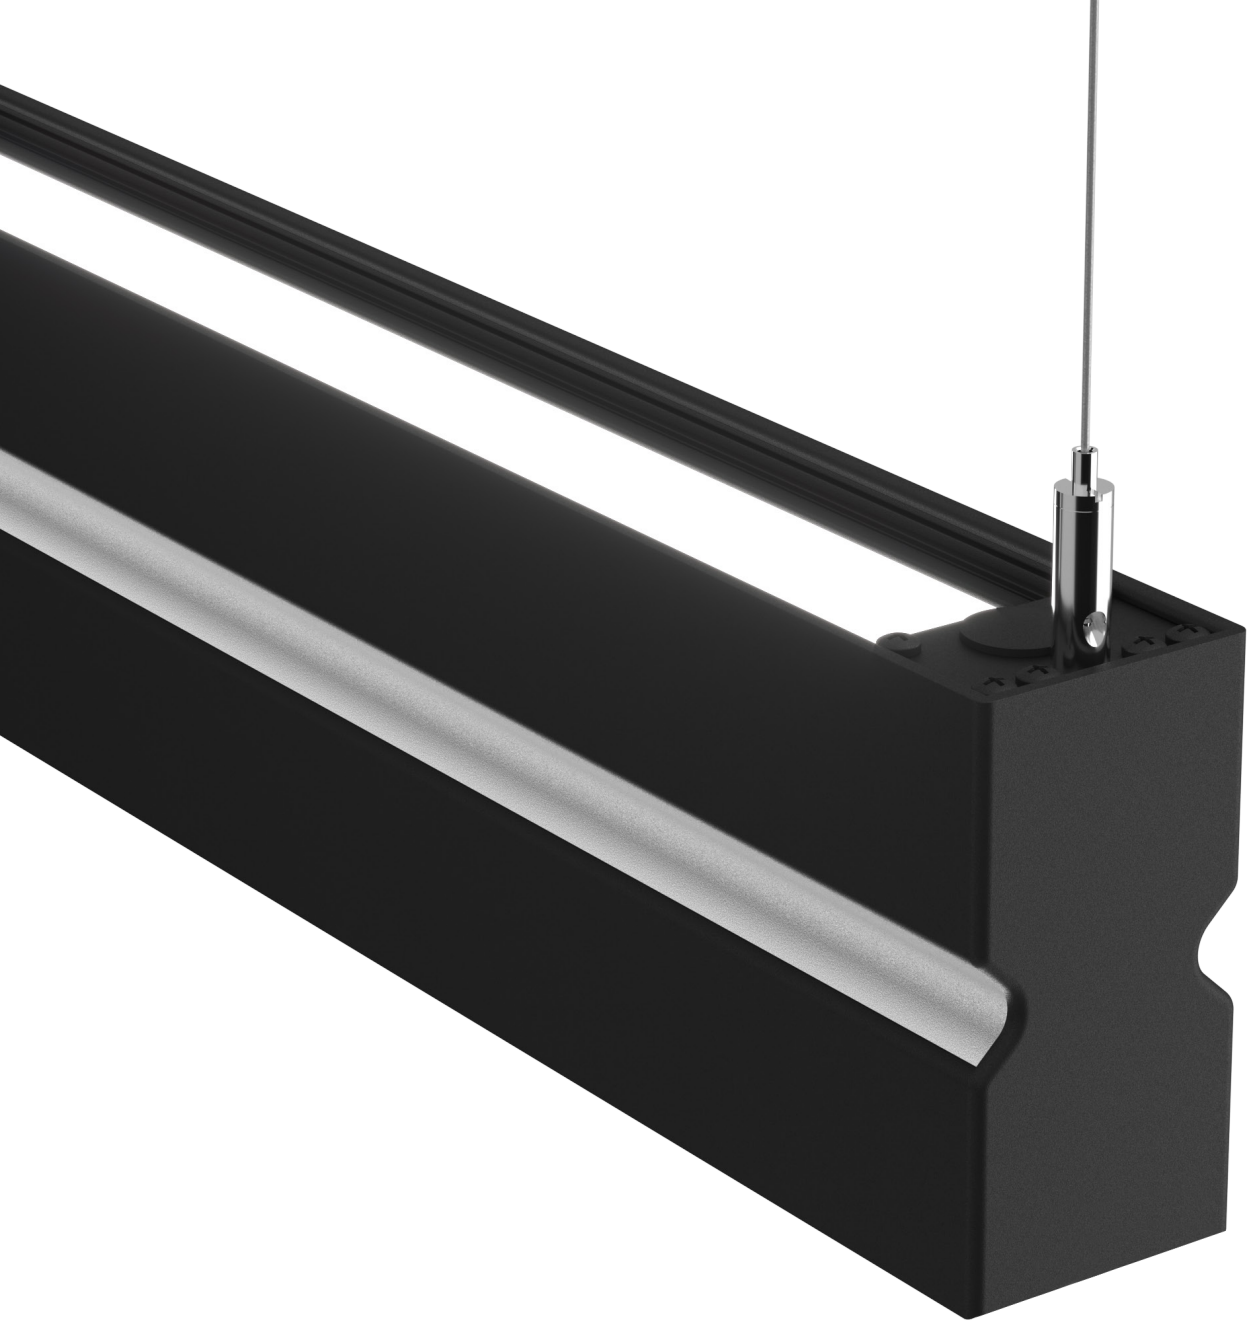

F L U T E

INTRO

Flute shapeshifts the traditional block form factor into a cutting-edge cyber style. The fluting along the flank emits a side glow that radiates an electrifying detail and provides a lightweight appearance to an already compact form factor. The hourglass contour jacks up profile design with an aerodynamic quality. Flute is the optimal complement for tech-age modern design and interiors with intricate detailing.

Unique Profile Design

Performance linears need not be stark. Flute brings a fresh new look to linear profile design for spaces that require on-trend materials from floor to ceiling.

Visual Comfort

The direct light uses the Comfort diffuser for a softer and more even distribution of light. Our powerful Batwing optic with a 120° beam is available for indirect light which contributes to the ambient illumination with minimal glare.

Comfort Diffuser Lens (Downlight)

Frosted acrylic diffuser is engineered to provide better light control and softer distribution.

Light Distribution Pattern

High efficiency custom lens provides batwing distribution with minimal losses for uplight.

The component assembly is designed to maximize efficacy with the use of 2 panels.

**cutaway diagram showing direct, indirect & illuminated reveal.*

Aerial View

Indirect light is available with the batwing optic which provides a wide distribution of light on the ceiling and contributes to the ambient light with the least amount of glare.