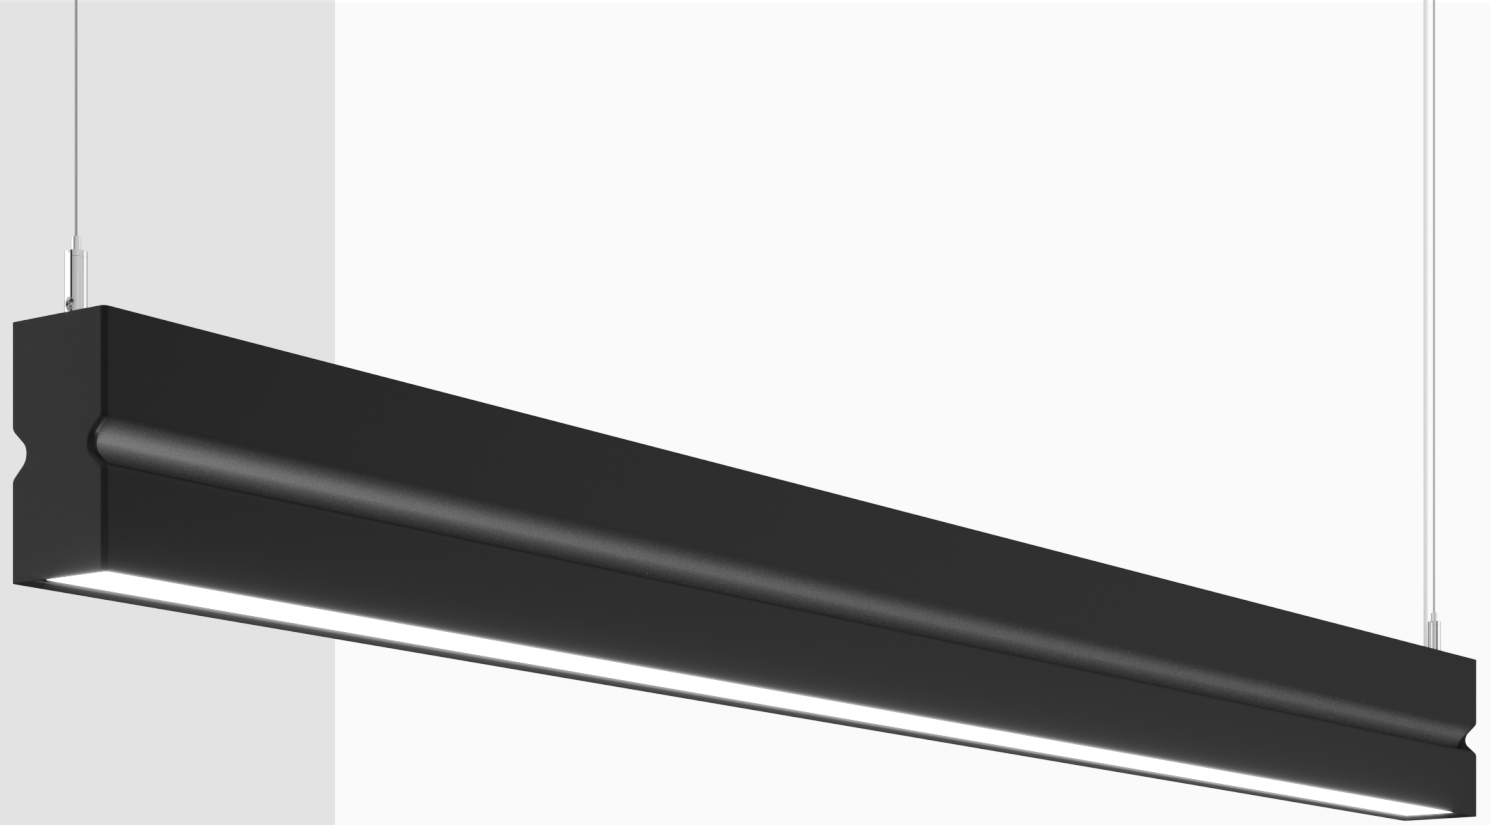

Maximum Length

Flute can be configured as a continuous run up to 50' on a single line voltage cable, with increments of 2' and a minimum starting length of 4'.