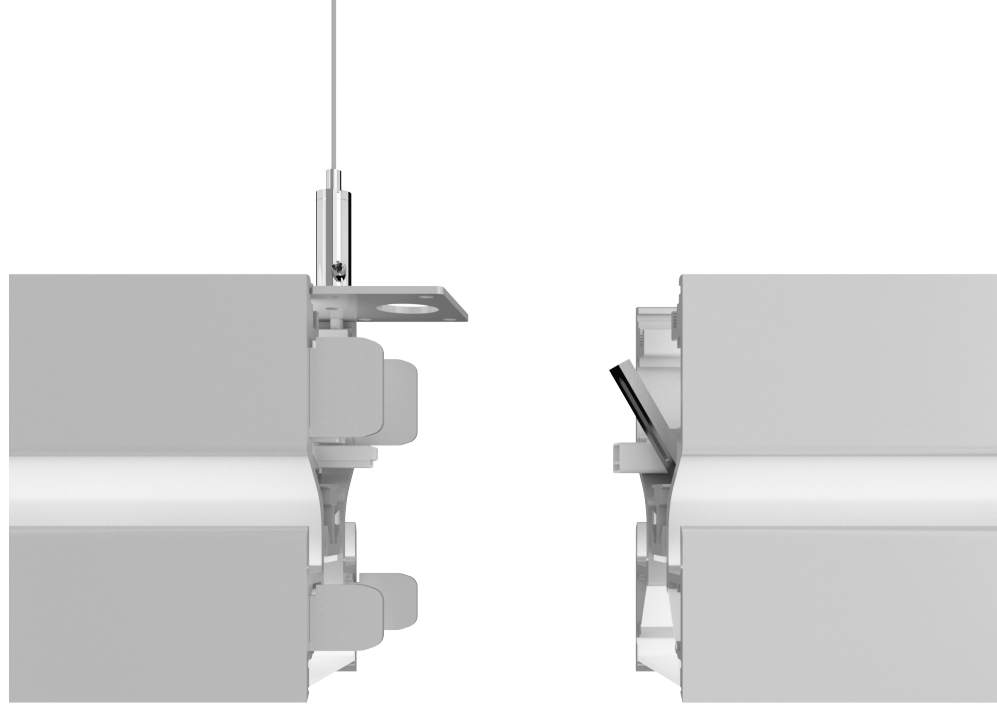

Unique Profile Design

Performance linears need not be stark. Flute brings a fresh new look to linear profile design for spaces that require on-trend materials from floor to ceiling.

Visual Comfort

The direct light uses the Comfort diffuser for a softer and more even distribution of light. Our powerful Batwing optic with a 120° beam is available for indirect light which contributes to the ambient illumination with minimal glare.

The component assembly is designed to maximize efficacy with the use of 2 panels.

**cutaway diagram showing direct, indirect & illuminated reveal.*

Aerial View

Indirect light is available with the batwing optic which provides a wide distribution of light on the ceiling and contributes to the ambient light with the least amount of glare.

Maximum Length

Flute can be configured as a continuous run up to 50' on a single line voltage cable, with increments of 2' and a minimum starting length of 4'.

SEGMENT LENGTHS:

4ft (1220mm)

6ft (1829mm)

8ft (2438mm)