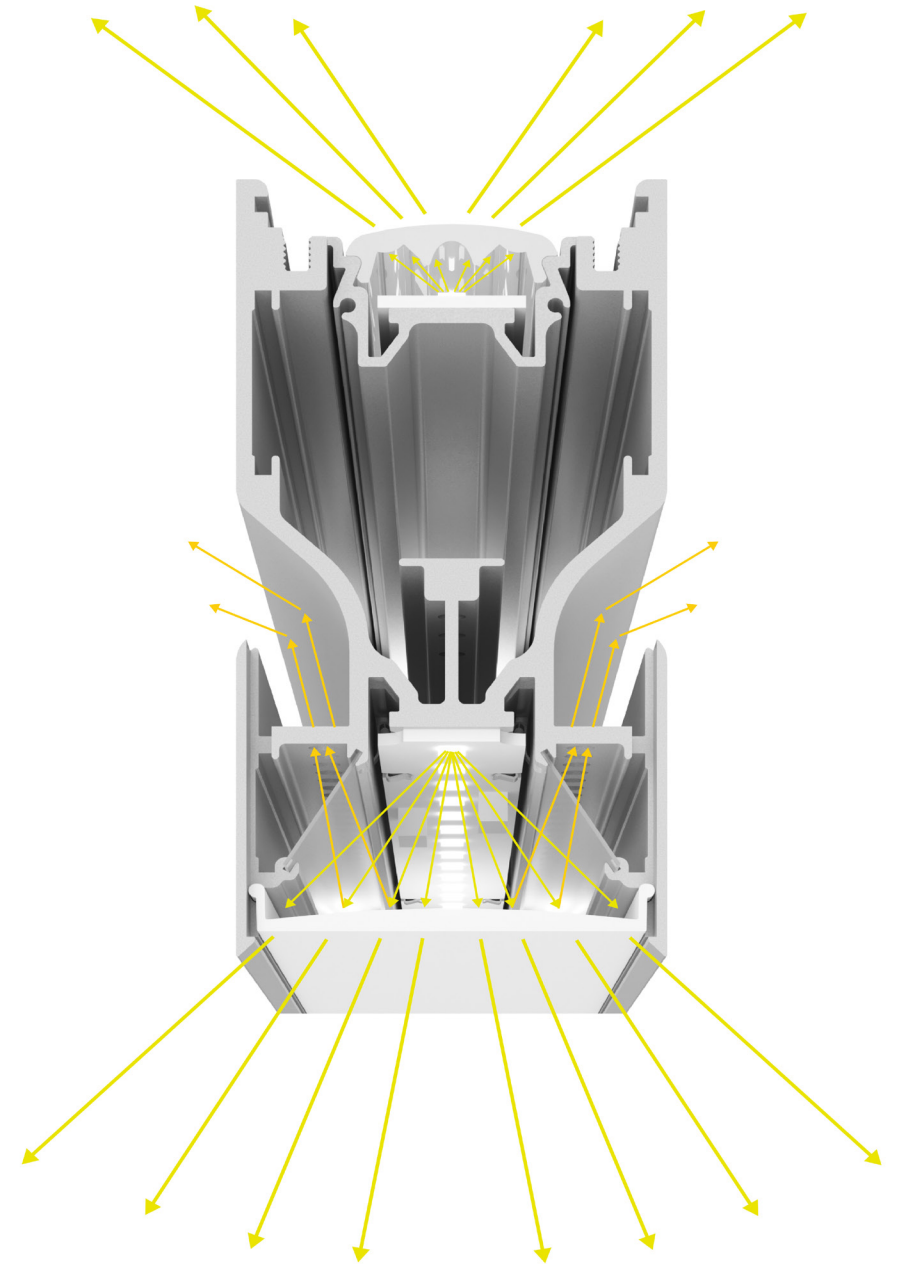

Hourglass Profile

The hourglass contour jacks up profile design with an aerodynamic quality.

Linear Optics

Clear Diffuser - Batwing (Uplight)

120° beam provides even distribution on the ceiling and contributes to the ambient light with the least amount of glare.

The component assembly is designed to maximize efficacy with the use of 2 panels.

**cutaway diagram showing direct, indirect & illuminated reveal.*

Aerial View

Indirect light is available with the batwing optic which provides a wide distribution of light on the ceiling and contributes to the ambient light with the least amount of glare.