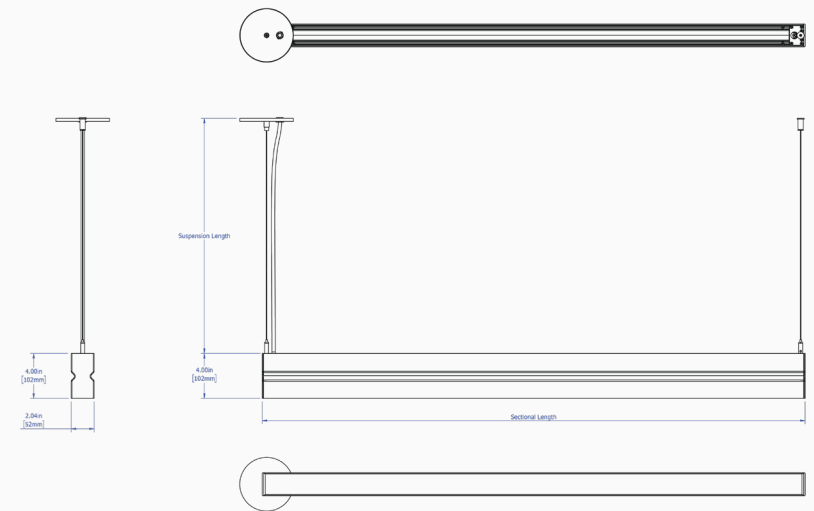

The component assembly is designed to maximize efficacy with the use of 2 panels.

**cutaway diagram showing direct, indirect & illuminated reveal.*

Aerial View

Indirect light is available with the batwing optic which provides a wide distribution of light on the ceiling and contributes to the ambient light with the least amount of glare.

Maximum Length

Flute can be configured as a continuous run up to 50' on a single line voltage cable, with increments of 2' and a minimum starting length of 4'.

SEGMENT LENGTHS:

4ft (1220mm)

6ft (1829mm)

8ft (2438mm)