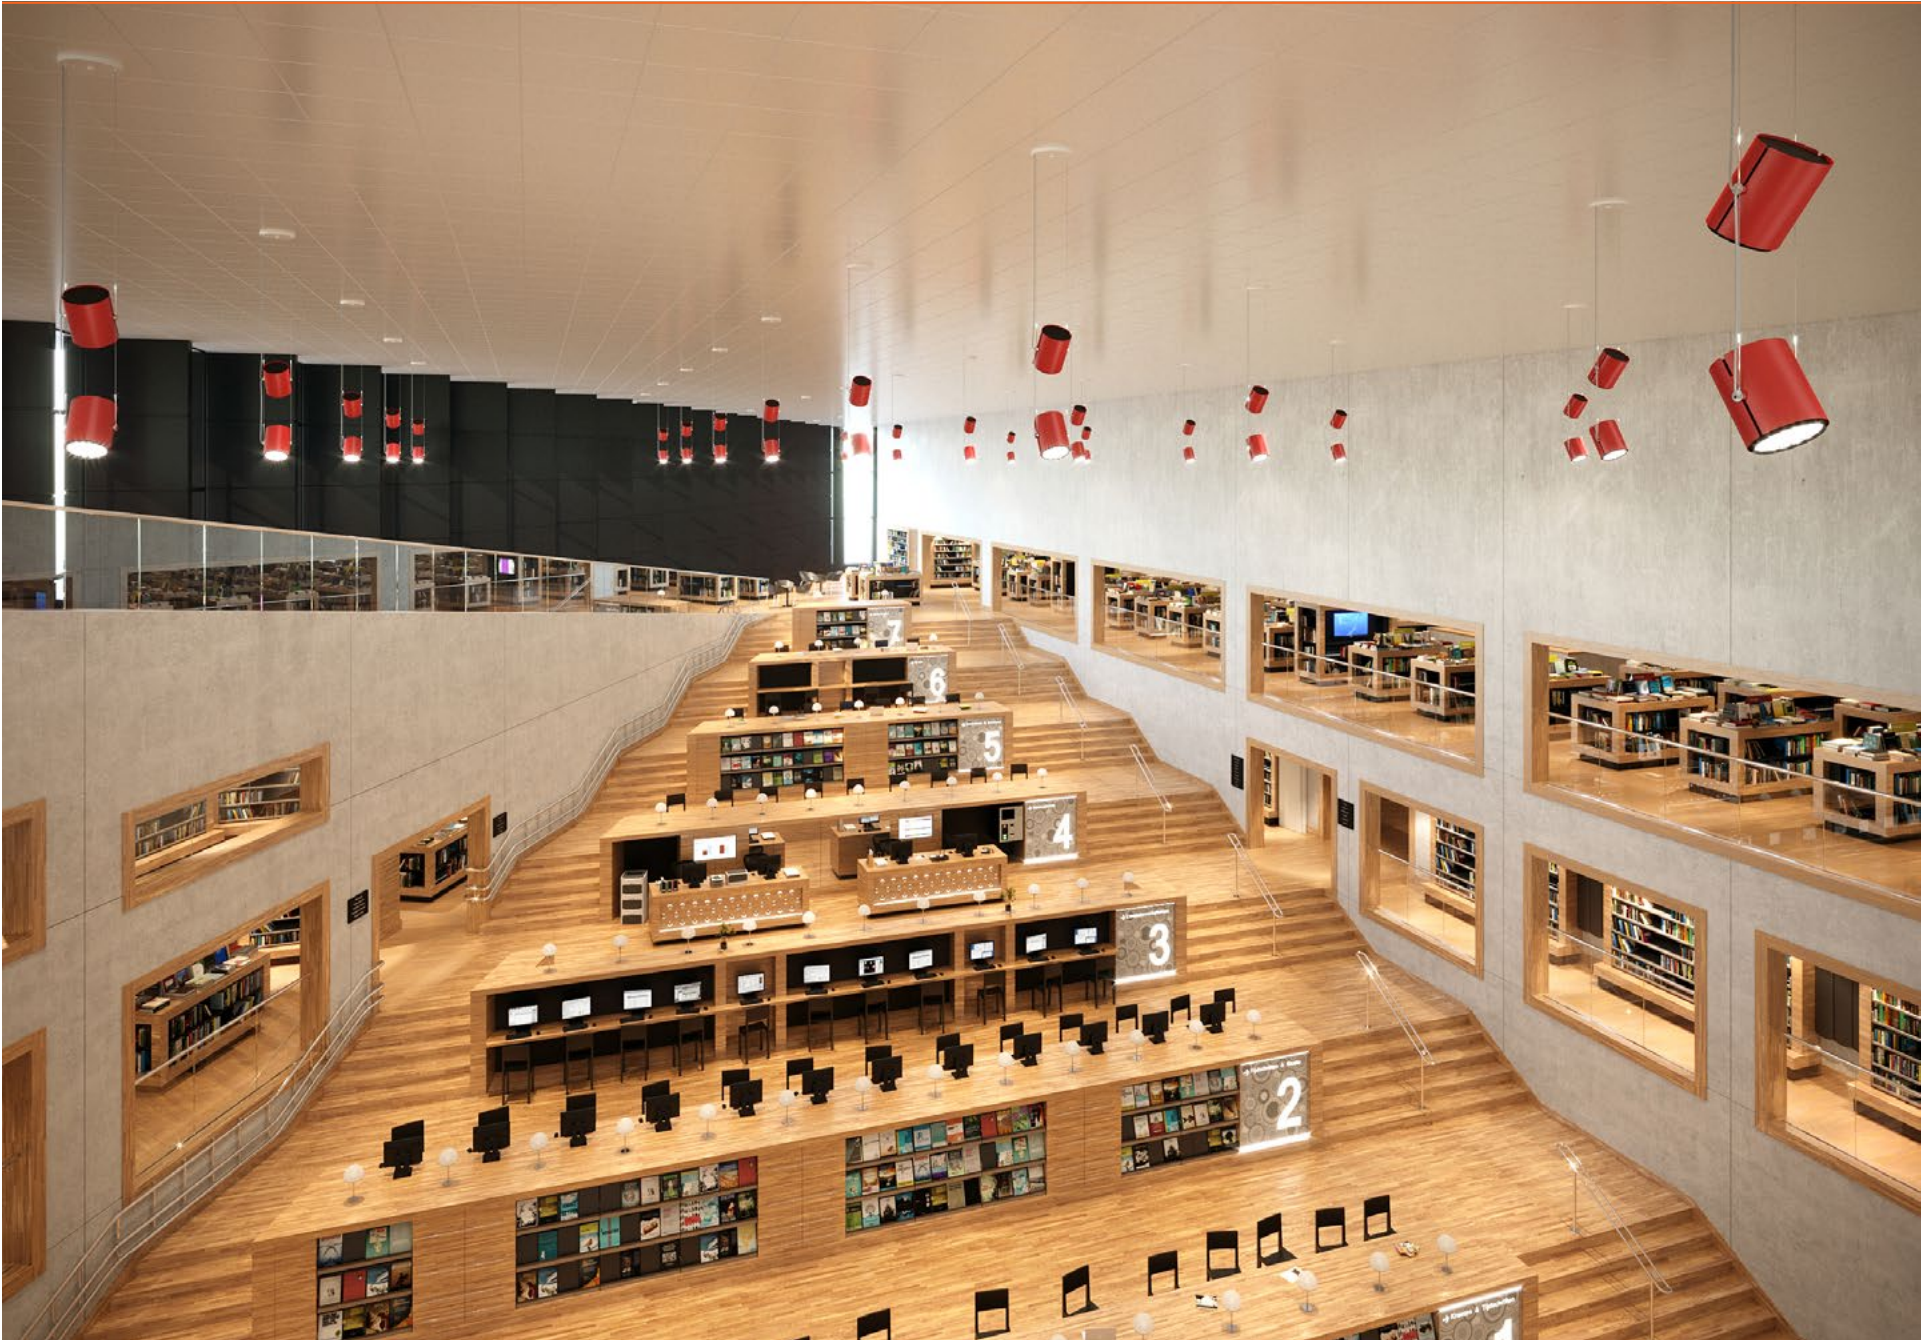

MATREX RD DUAL

MATREX RD DUAL

MATREX SINGLE SURFACE

MATREX SURFACE ADJUSTABILITY

180°
TILT ANGLE

180°
HORIZONTAL ROTATION

MATREX SINGLE SURFACE

MATREX DUAL SURFACE