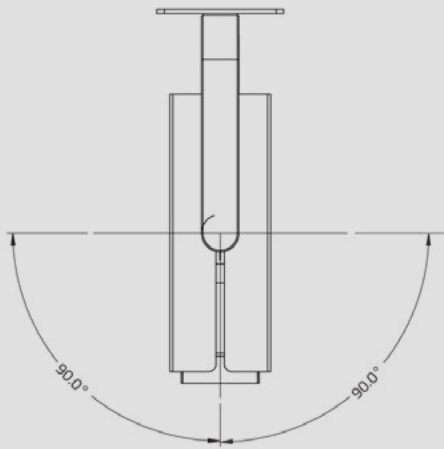

MATREX RD DUAL

MATREX RD DUAL

MATREX SINGLE SURFACE

MATREX SURFACE ADJUSTABILITY

180°
TILT ANGLE

180°
HORIZONTAL ROTATION

MATREX SINGLE SURFACE

MATREX DUAL SURFACE

MATREX DUAL SURFACE ADJUSTABILITY

180°
TILT ANGLE

20°
HORIZONTAL ROTATION

MATREX DUAL SURFACE

MATREX TWIST

MATREX DUAL TWIST

MATREX RD DUAL TWIST

MATREX TWIST TILT ANGLE