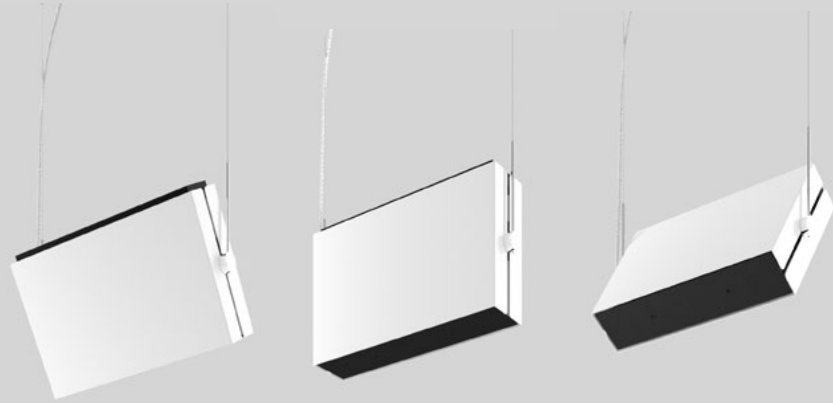

M A T R E X

MATREX VERSIONS

SINGLE

DUAL

SURFACE

TWIST

CLUSTER

A family of compact and powerful flood lights designed to project light at great distances in a form factor much smaller than traditional models. Lumen packages available to accommodate various ceiling heights and light levels.

MATREX

UPTO
18400 lms

MATREX DUAL

MATREX ADJUSTABILITY

INDIRECT

DIRECT

**65° ANGLE ADJUSTABILITY FOR
BOTH SINGLE & DUAL VERSIONS**

MATREX & MATREX RD LIGHT DIRECTION

DIRECT

INDIRECT

MATREX DUAL & MATREX RD DUAL LIGHT DIRECTION

DOUBLE DOWN

DOUBLE UP

DIRECT/INDIRECT

MATREX CANOPY OPTIONS

MATREX