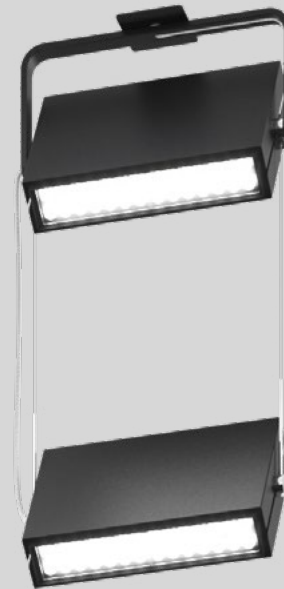

M A T R E X

MATREX VERSIONS

SINGLE

DUAL

SURFACE

TWIST

CLUSTER

A family of compact and powerful flood lights designed to project light at great distances in a form factor much smaller than traditional models. Lumen packages available to accommodate various ceiling heights and light levels.

M A T R E X

Revolutionary compact design
delivering exceptional performance

M A T R E X

Our unique cooling mechanism features an invisible heatsink which contributes to the minimalistic design and delivers cutting edge performance.

Suspension points originate from the sides allowing for unobstructed uplight.

MATREX FORM FACTOR

GENERIC CYLINDER

MATREX RD

MATREX

Revolutionary design delivers industry leading performance from a significantly reduced form factor