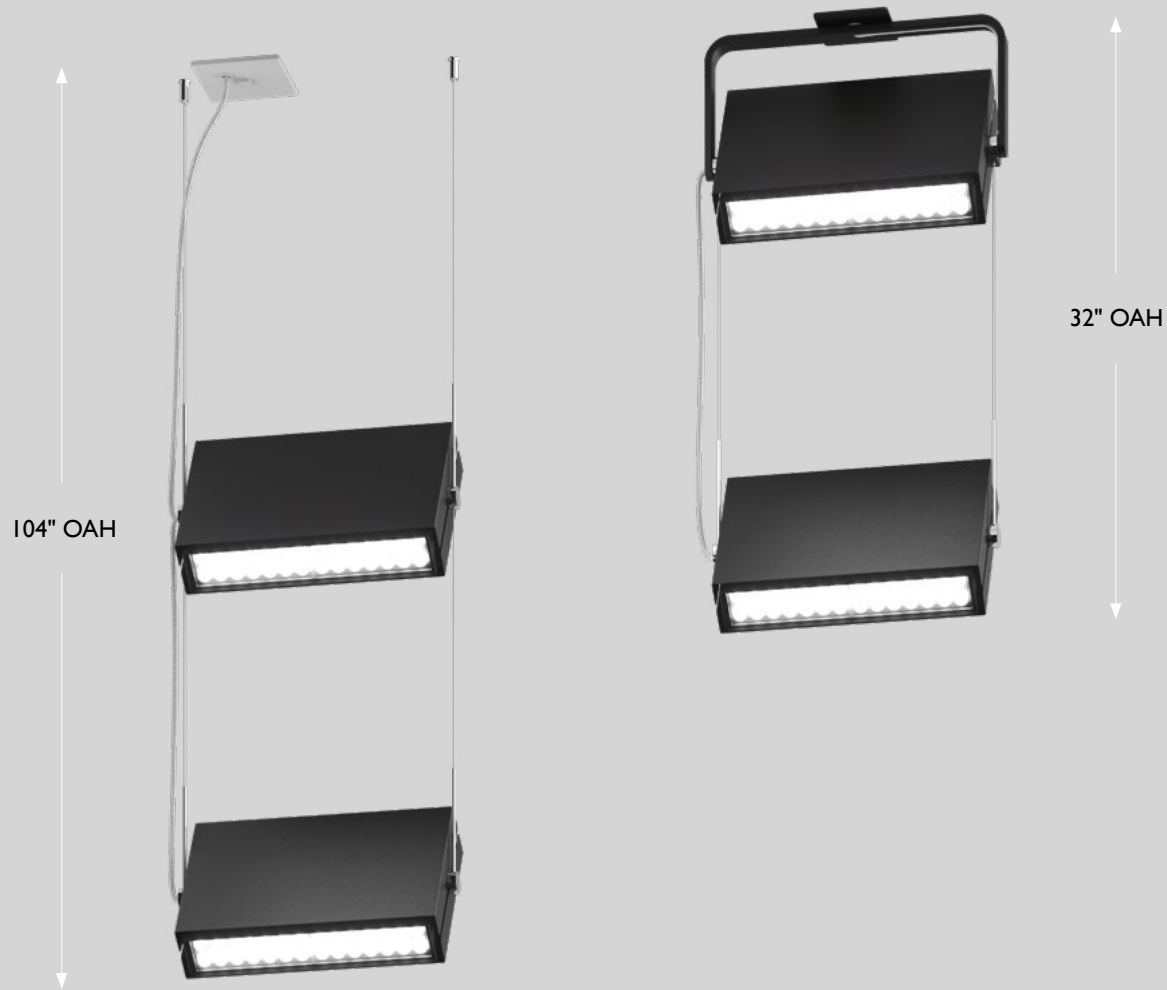

MATREX RD DUAL

MATREX RD DUAL

MATREX SINGLE SURFACE

MATREX SURFACE ADJUSTABILITY

180°
TILT ANGLE

180°
HORIZONTAL ROTATION

MATREX SINGLE SURFACE

MATREX DUAL SURFACE

MATREX DUAL SURFACE ADJUSTABILITY

180°
TILT ANGLE

20°
HORIZONTAL ROTATION

MATREX DUAL SURFACE

MATREX TWIST

MATREX DUAL TWIST

MATREX RD DUAL TWIST

MATREX TWIST TILT ANGLE

INDIRECT

DIRECT

180° ANGLE
HORIZONTAL ROTATION

MATREX DUAL PENDANT VS DUAL TWIST

MATREX DUAL PENDANT

MATREX DUAL TWIST

MATREX DUAL PENDANT VS DUAL TWIST

MATREX DUAL PENDANT