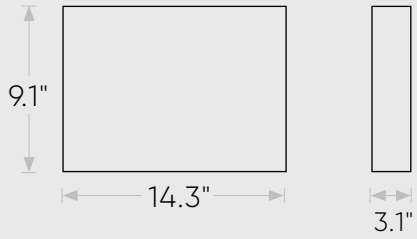

M A T R E X

Revolutionary compact design
delivering exceptional performance