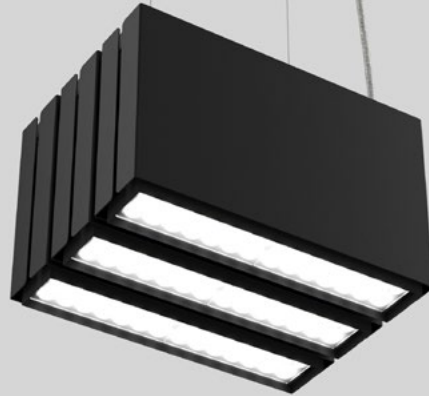

UPTO
18400 lms

2 HEADS