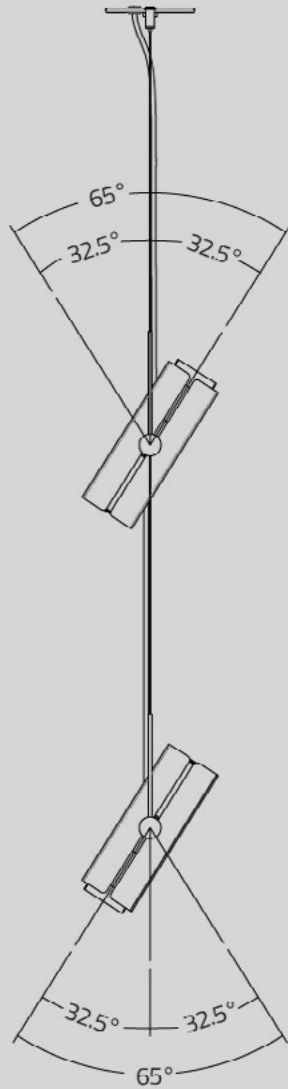

Imax

LPW

Del Lumens*

Beam LPW

90000

124

40200

81

Imax

LPW

Del Lumens*

Beam LPW

82000

130

36800

84

MATREX

UPTO
18400 lms

MATREX DUAL

MATREX ADJUSTABILITY

INDIRECT

DIRECT

**65° ANGLE ADJUSTABILITY FOR
BOTH SINGLE & DUAL VERSIONS**

MATREX & MATREX RD LIGHT DIRECTION