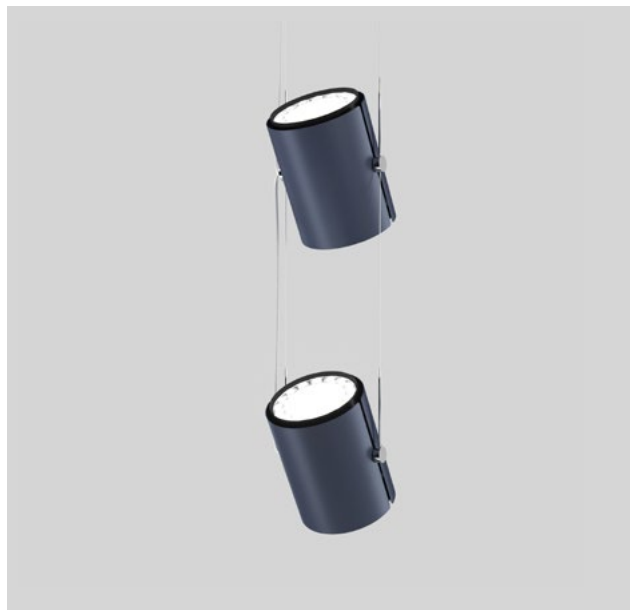

M A T R E X

MATREX VERSIONS

SINGLE

DUAL

SURFACE

TWIST

CLUSTER

A family of compact and powerful flood lights designed to project light at great distances in a form factor much smaller than traditional models. Lumen packages available to accommodate various ceiling heights and light levels.

DIRECT

INDIRECT

MATREX DUAL & MATREX RD DUAL LIGHT DIRECTION

DOUBLE DOWN

DOUBLE UP

DIRECT/INDIRECT

MATREX CANOPY OPTIONS

MATREX

CANOPY A

CANOPY B

MATREX RD

CANOPY A

CANOPY B

MATREX

MATREX

MATREX DUAL