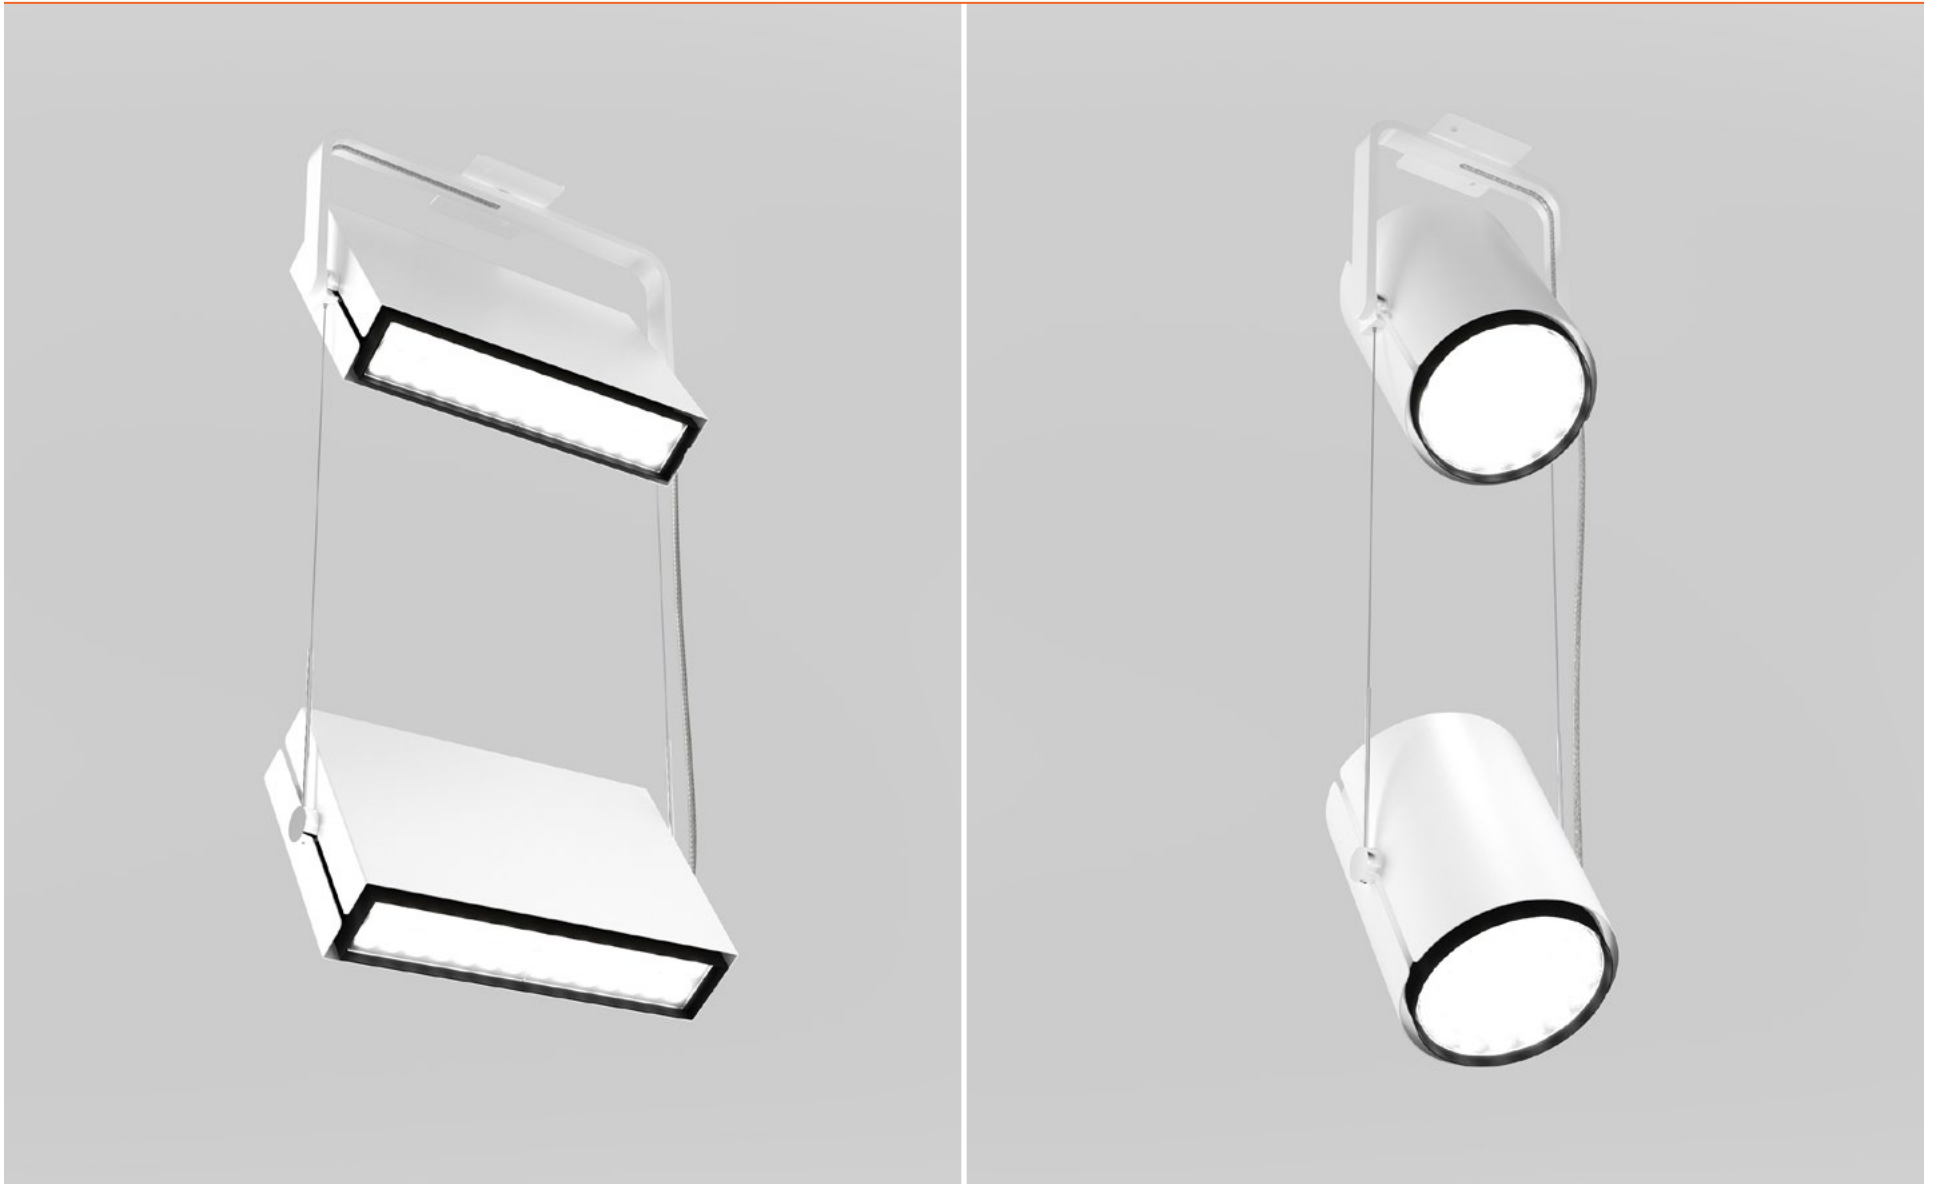

M A T R E X

MATREX VERSIONS

SINGLE

DUAL

SURFACE

TWIST

CLUSTER

A family of compact and powerful flood lights designed to project light at great distances in a form factor much smaller than traditional models. Lumen packages available to accommodate various ceiling heights and light levels.

MATREX DUAL SURFACE ADJUSTABILITY

180°
TILT ANGLE

20°
HORIZONTAL ROTATION

MATREX DUAL SURFACE

MATREX TWIST

MATREX DUAL TWIST

MATREX RD DUAL TWIST

MATREX TWIST TILT ANGLE

INDIRECT

DIRECT

180° ANGLE
HORIZONTAL ROTATION

MATREX DUAL PENDANT VS DUAL TWIST

MATREX DUAL PENDANT

MATREX DUAL TWIST

MATREX DUAL PENDANT VS DUAL TWIST

MATREX DUAL PENDANT