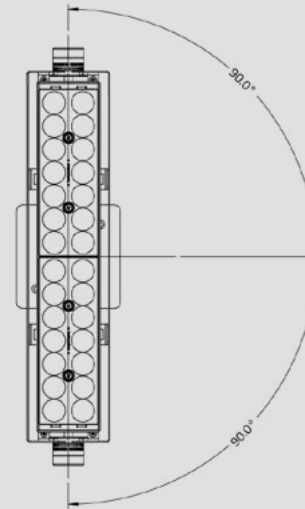

MATREX RD DUAL

MATREX RD DUAL

MATREX SINGLE SURFACE

MATREX SURFACE ADJUSTABILITY

180°
TILT ANGLE

180°
HORIZONTAL ROTATION

MATREX SINGLE SURFACE

MATREX DUAL SURFACE

MATREX DUAL SURFACE ADJUSTABILITY

180°
TILT ANGLE

20°
HORIZONTAL ROTATION

MATREX DUAL SURFACE

MATREX TWIST

MATREX DUAL TWIST

MATREX RD DUAL TWIST

MATREX TWIST TILT ANGLE