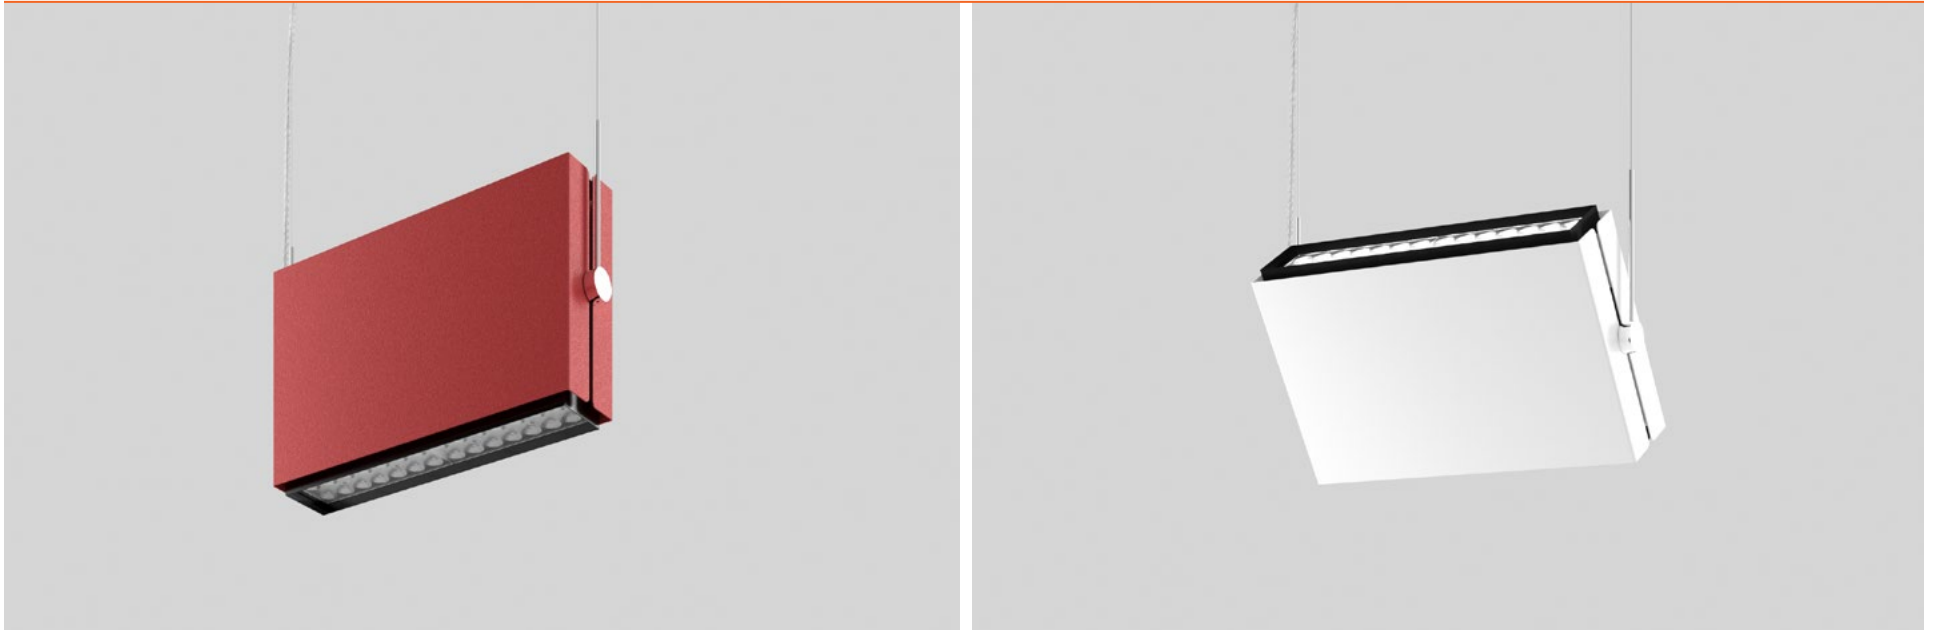

M A T R E X

MATREX VERSIONS

SINGLE

DUAL

SURFACE

TWIST

CLUSTER

A family of compact and powerful flood lights designed to project light at great distances in a form factor much smaller than traditional models. Lumen packages available to accommodate various ceiling heights and light levels.

MATREX

UPTO
18400 lms

MATREX DUAL

MATREX ADJUSTABILITY

INDIRECT

DIRECT

**65° ANGLE ADJUSTABILITY FOR
BOTH SINGLE & DUAL VERSIONS**

MATREX & MATREX RD LIGHT DIRECTION