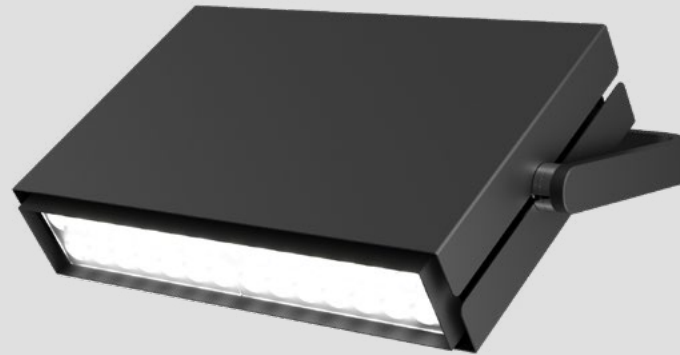

M A T R E X

MATREX VERSIONS

SINGLE

DUAL

SURFACE

TWIST

CLUSTER

A family of compact and powerful flood lights designed to project light at great distances in a form factor much smaller than traditional models. Lumen packages available to accommodate various ceiling heights and light levels.

MATREX RD DUAL

MATREX RD DUAL

MATREX SINGLE SURFACE

MATREX SURFACE ADJUSTABILITY

180°
TILT ANGLE

180°
HORIZONTAL ROTATION

MATREX SINGLE SURFACE

MATREX DUAL SURFACE

MATREX DUAL SURFACE ADJUSTABILITY

180°
TILT ANGLE

20°
HORIZONTAL ROTATION

MATREX DUAL SURFACE

MATREX TWIST

MATREX DUAL TWIST

MATREX RD DUAL TWIST

MATREX TWIST TILT ANGLE