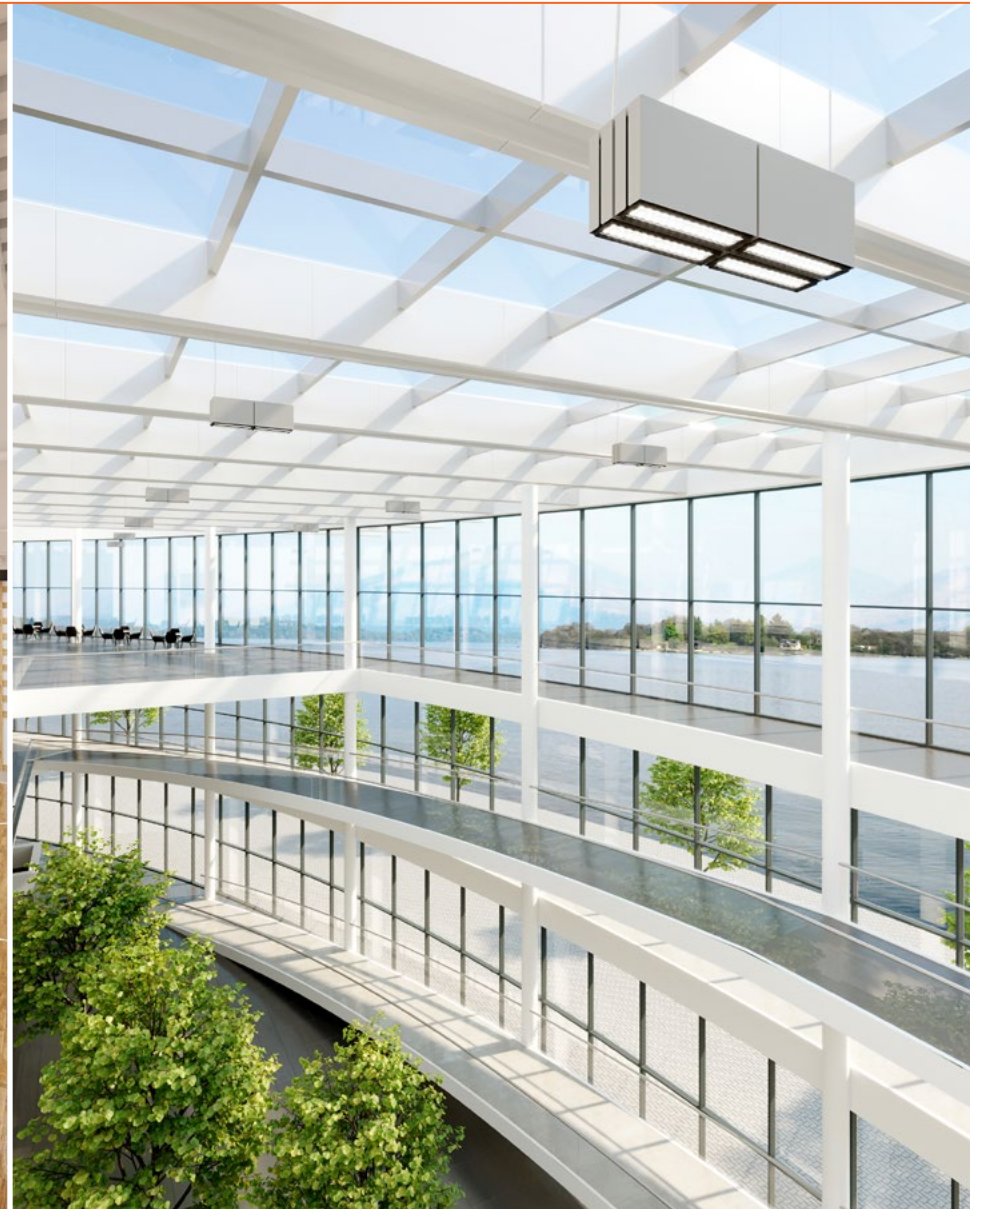

MATREX CLUSTER - 4 HEADS