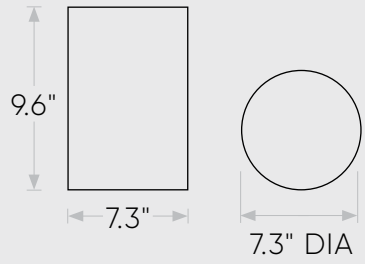

M A T R E X

Revolutionary compact design
delivering exceptional performance