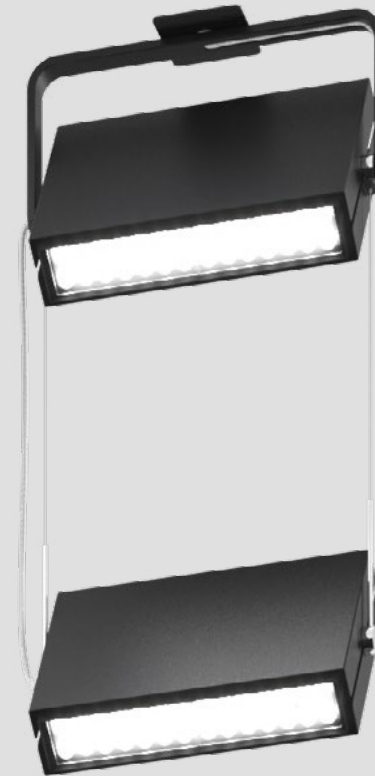

180° ANGLE
HORIZONTAL ROTATION