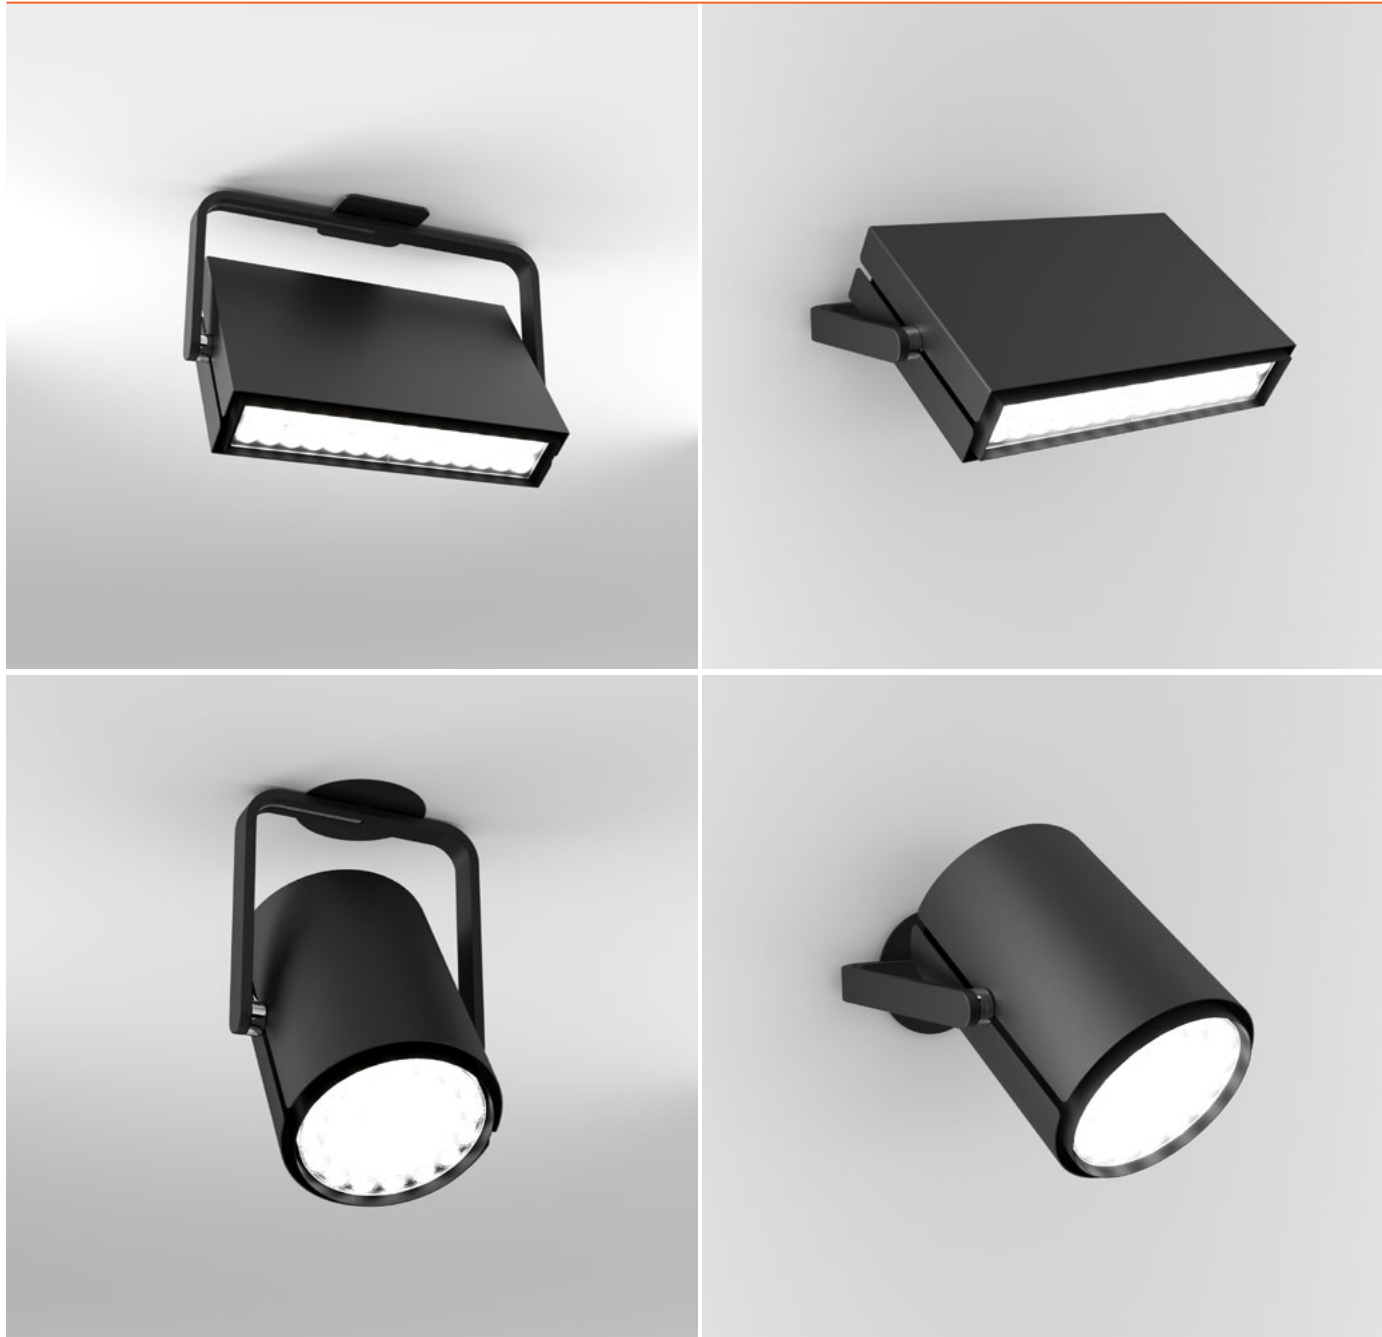

MATREX SINGLE SURFACE