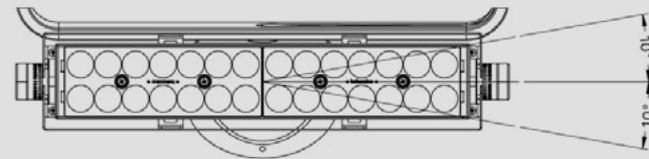

MATREX RD DUAL

MATREX RD DUAL

MATREX SINGLE SURFACE

MATREX SURFACE ADJUSTABILITY

180°
TILT ANGLE

180°
HORIZONTAL ROTATION

MATREX SINGLE SURFACE

MATREX DUAL SURFACE

MATREX DUAL SURFACE ADJUSTABILITY

180°
TILT ANGLE

20°
HORIZONTAL ROTATION

MATREX DUAL SURFACE

MATREX TWIST

MATREX DUAL TWIST

MATREX RD DUAL TWIST

MATREX TWIST TILT ANGLE

INDIRECT

DIRECT

180° ANGLE
HORIZONTAL ROTATION

MATREX DUAL PENDANT VS DUAL TWIST

MATREX DUAL PENDANT

MATREX DUAL TWIST

MATREX DUAL PENDANT VS DUAL TWIST

MATREX DUAL PENDANT