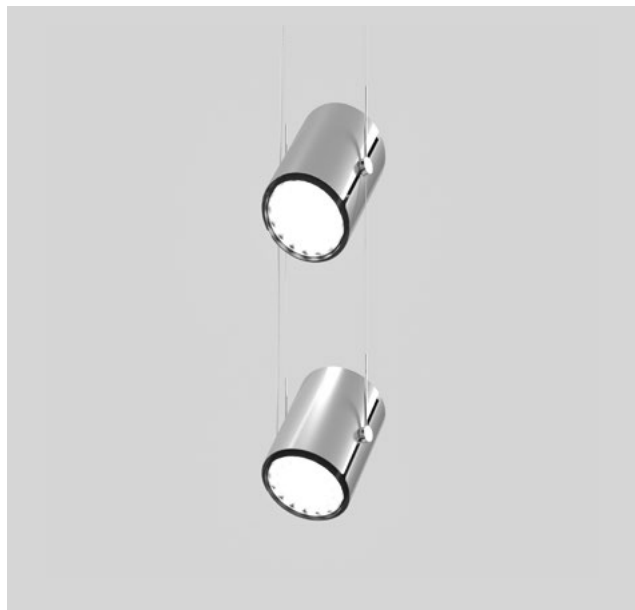

M A T R E X

MATREX VERSIONS

SINGLE

DUAL

SURFACE

TWIST

CLUSTER

A family of compact and powerful flood lights designed to project light at great distances in a form factor much smaller than traditional models. Lumen packages available to accommodate various ceiling heights and light levels.

MATREX

UPTO
18400 lms

MATREX DUAL

MATREX ADJUSTABILITY

INDIRECT

DIRECT

**65° ANGLE ADJUSTABILITY FOR
BOTH SINGLE & DUAL VERSIONS**

MATREX & MATREX RD LIGHT DIRECTION

DIRECT

INDIRECT

MATREX DUAL & MATREX RD DUAL LIGHT DIRECTION

DOUBLE DOWN

DOUBLE UP

DIRECT/INDIRECT

MATREX CANOPY OPTIONS

MATREX