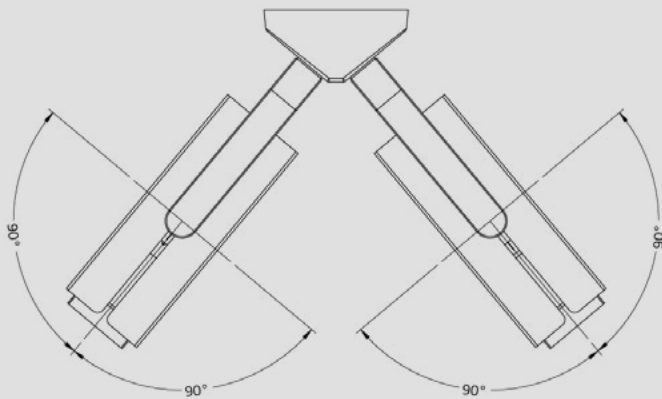

MATREX RD DUAL

MATREX RD DUAL

MATREX SINGLE SURFACE

MATREX SURFACE ADJUSTABILITY

180°
TILT ANGLE

180°
HORIZONTAL ROTATION

MATREX SINGLE SURFACE

MATREX DUAL SURFACE

MATREX DUAL SURFACE ADJUSTABILITY

180°
TILT ANGLE

20°
HORIZONTAL ROTATION

MATREX DUAL SURFACE

MATREX TWIST

MATREX DUAL TWIST

MATREX RD DUAL TWIST

MATREX TWIST TILT ANGLE