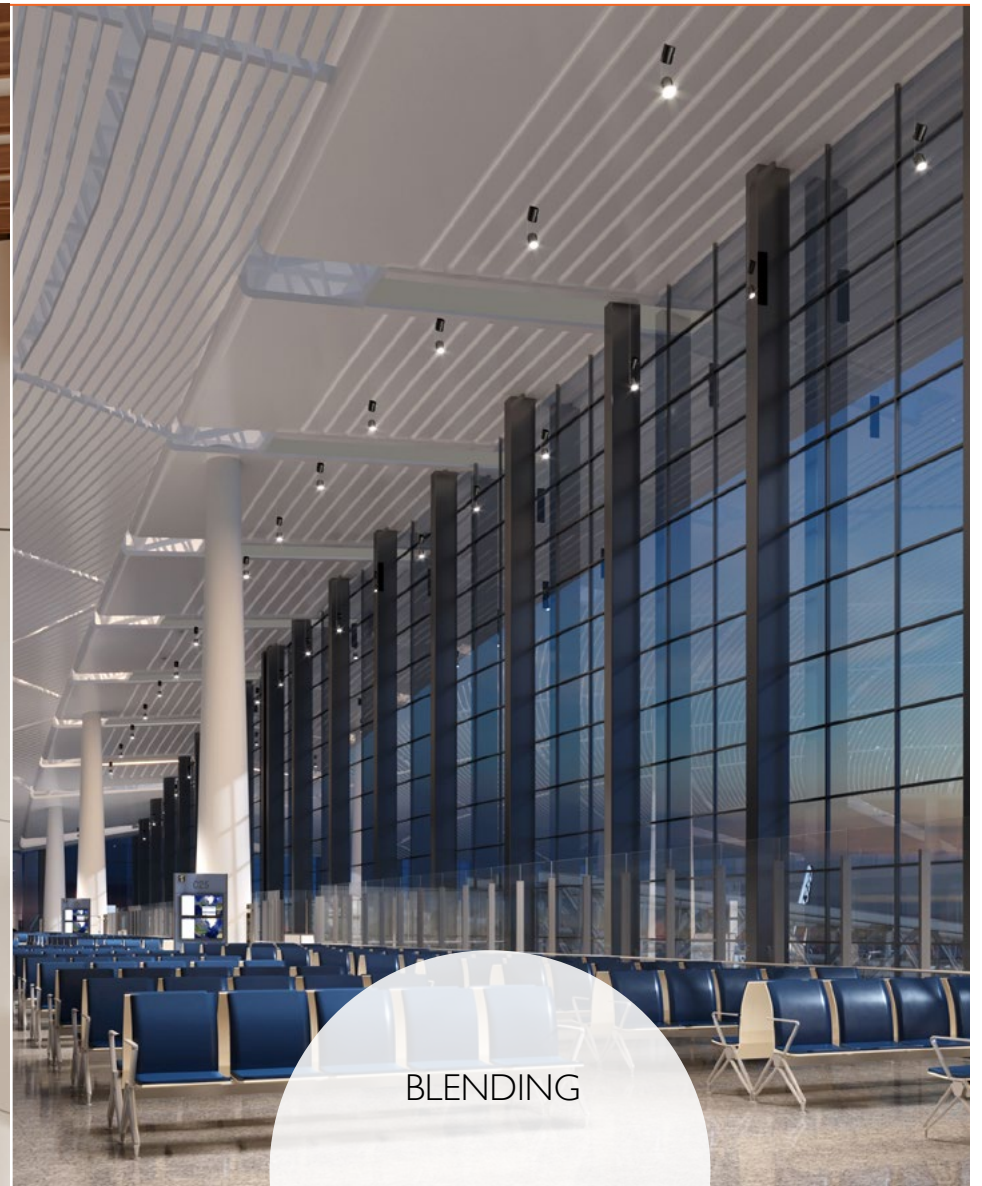

MATREX SINGLE

MATREX RD

UPTO
10500 lms

MATREX RD

UPTO
20100 lms

MATREX RD DUAL

MATREX RD

MATREX RD