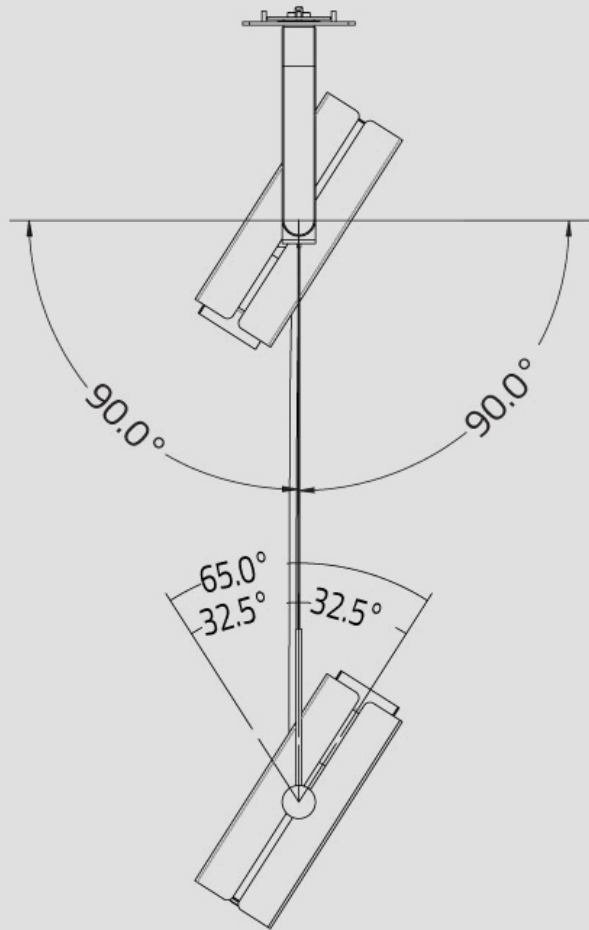

MATREX DUAL SURFACE ADJUSTABILITY

180°
TILT ANGLE

20°
HORIZONTAL ROTATION

MATREX DUAL SURFACE

MATREX TWIST

MATREX DUAL TWIST

MATREX RD DUAL TWIST

MATREX TWIST TILT ANGLE

INDIRECT

DIRECT

180° ANGLE
HORIZONTAL ROTATION

MATREX DUAL PENDANT VS DUAL TWIST

MATREX DUAL PENDANT

MATREX DUAL TWIST

MATREX DUAL PENDANT VS DUAL TWIST

MATREX DUAL PENDANT