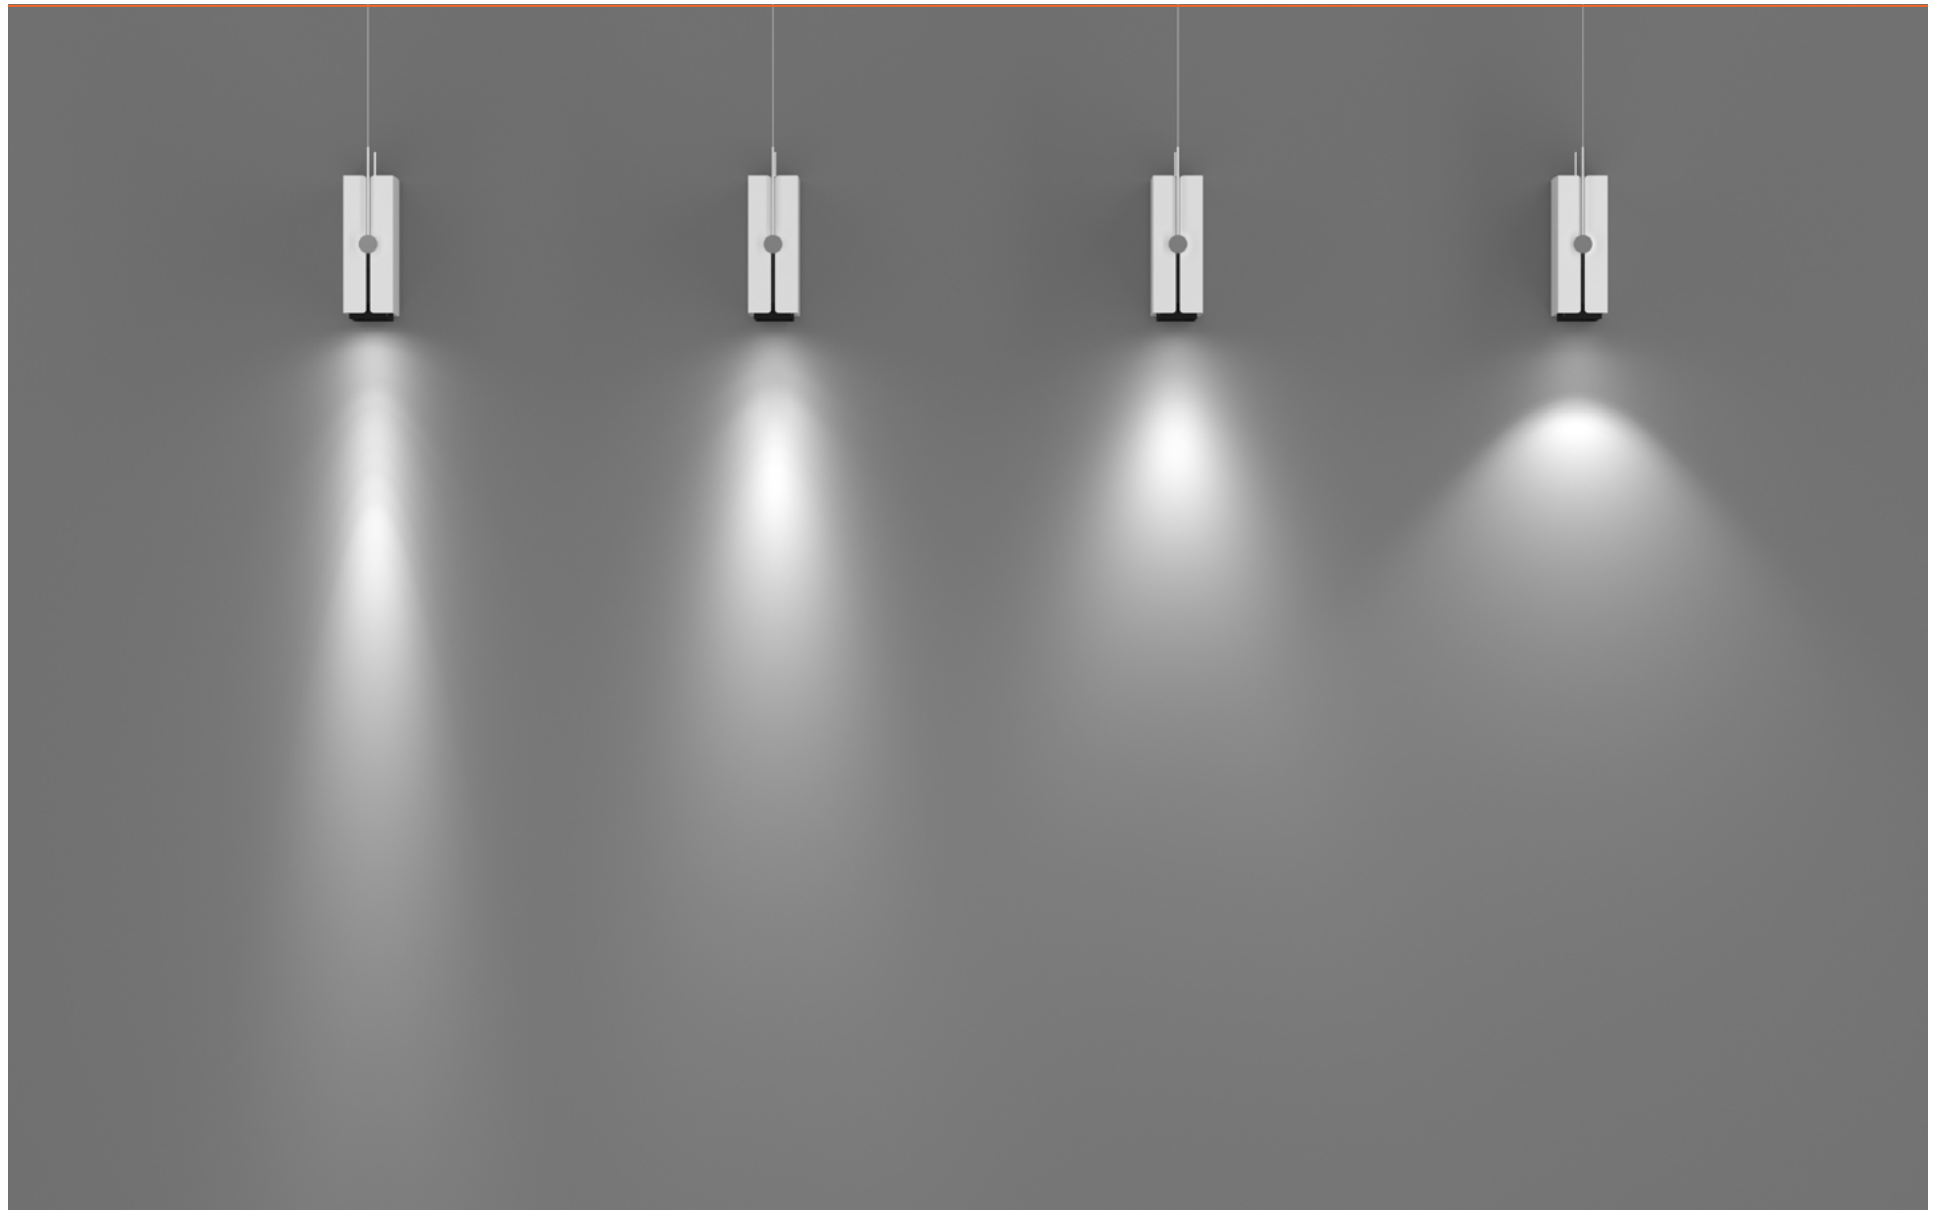

M A T R E X

MATREX VERSIONS

SINGLE

DUAL

SURFACE

TWIST

CLUSTER

A family of compact and powerful flood lights designed to project light at great distances in a form factor much smaller than traditional models. Lumen packages available to accommodate various ceiling heights and light levels.

MATREX BEAM ANGLES

15°

30°

50°

70°

MATREX SNOOT OPTIONS

Effective for controlling light spill and reducing glare by shielding the viewing angle of the light source.

*easily rotatable snoot