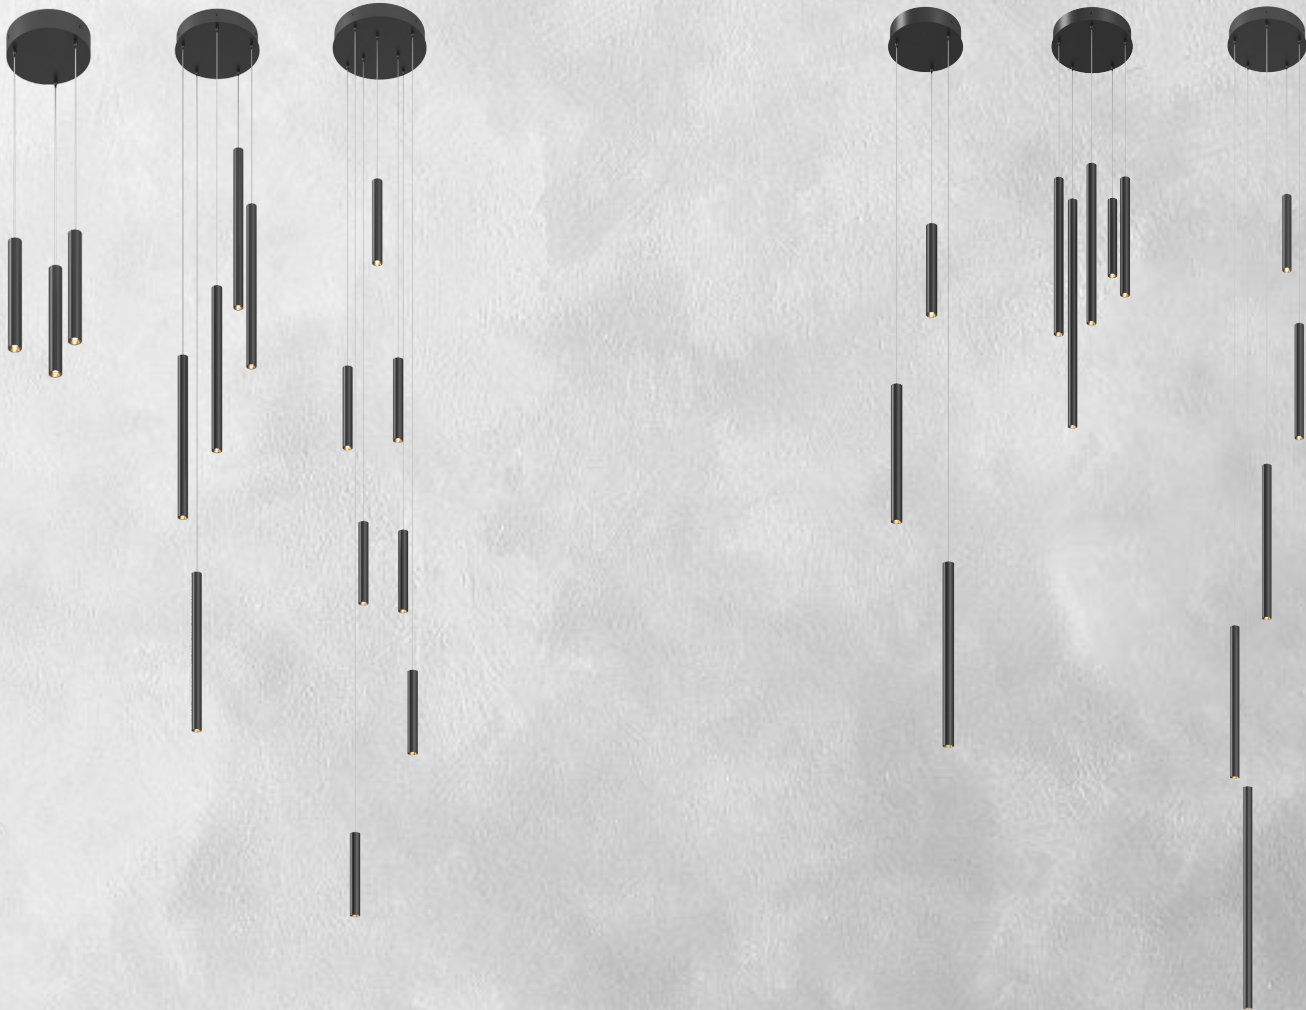

**MICRO
CYLINDER**

b PRODUCT OVERVIEW

MICRO CYLINDER dabs elegance to minimalism. Lustrous anodized bezels revamp a modest shape into a dashing downlight. With lengths ranging from 12" to 36", unique arrangements can be configured to create remarkable ceiling effects and large-scale cascades without being obtrusive or overwhelming to a space. The light output is optimized according to the length of the cylinder allowing more lumen package options for various performance requirements. Regressed optics combined with bezels and a slender profile offer visual and aesthetic comfort.

b

Cluster

A waterfall configuration creates a dangling centerpiece that adorns enticing spaces.

Available in three styles, **3, 5 and 7 cylinder clusters**; each cluster will have the same length of cylinders.

12"

18"

24"

36"

The screwless canopy that clicks into place offers an easier, faster installation, plus a seamless aesthetic.

A slender form factor and lustrous anodized bezels combine to create a dashing downlight.