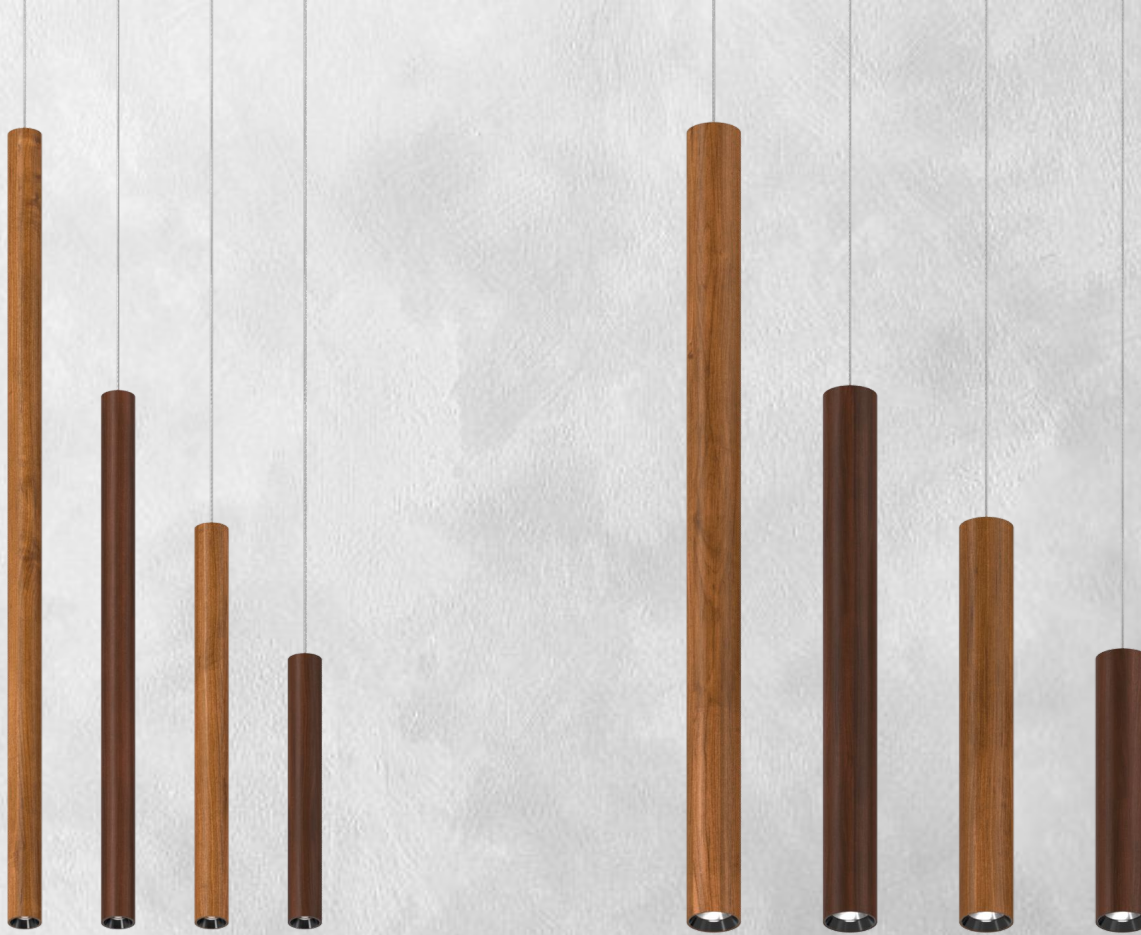

**MICRO
CYLINDER**

b PRODUCT OVERVIEW

MICRO CYLINDER dabs elegance to minimalism. Lustrous anodized bezels revamp a modest shape into a dashing downlight. With lengths ranging from 12" to 36", unique arrangements can be configured to create remarkable ceiling effects and large-scale cascades without being obtrusive or overwhelming to a space. The light output is optimized according to the length of the cylinder allowing more lumen package options for various performance requirements. Regressed optics combined with bezels and a slender profile offer visual and aesthetic comfort.

b

Suspended

The minimalist form of Micro Cylinder blends into large spaces and creates a starlight effect when mounted at different levels.

Micro Cylinder's dainty geometry combined with lustrous anodized bezels complements exquisite interior designs.