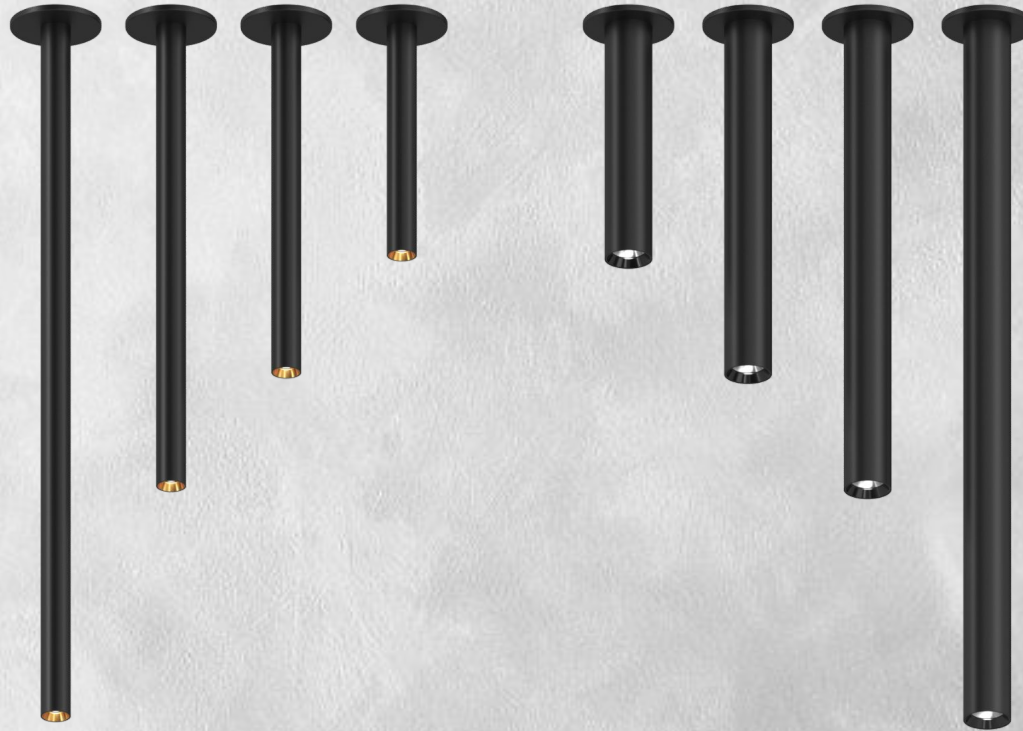

**MICRO
CYLINDER**

b PRODUCT OVERVIEW

MICRO CYLINDER dabs elegance to minimalism. Lustrous anodized bezels revamp a modest shape into a dashing downlight. With lengths ranging from 12" to 36", unique arrangements can be configured to create remarkable ceiling effects and large-scale cascades without being obtrusive or overwhelming to a space. The light output is optimized according to the length of the cylinder allowing more lumen package options for various performance requirements. Regressed optics combined with bezels and a slender profile offer visual and aesthetic comfort.

b

Cluster

A waterfall configuration creates a dangling centerpiece that adorns enticing spaces.

Available in three styles, **3, 5 and 7 cylinder clusters**; each cluster will have the same length of cylinders.

Cylinder lengths can be mixed within a cluster to special order.

Micro Cylinder Cluster complements the cylindrical flow of spiral staircases.

b

Surface

2 DIAMETERS :

1.5" DIAMETER

2.5" DIAMETER

4 LENGTHS :

12"

18"

24"

36"

The screwless canopy that clicks into place offers an easier, faster installation, plus a seamless aesthetic.

A slender form factor and lustrous anodized bezels combine to create a dashing downlight.