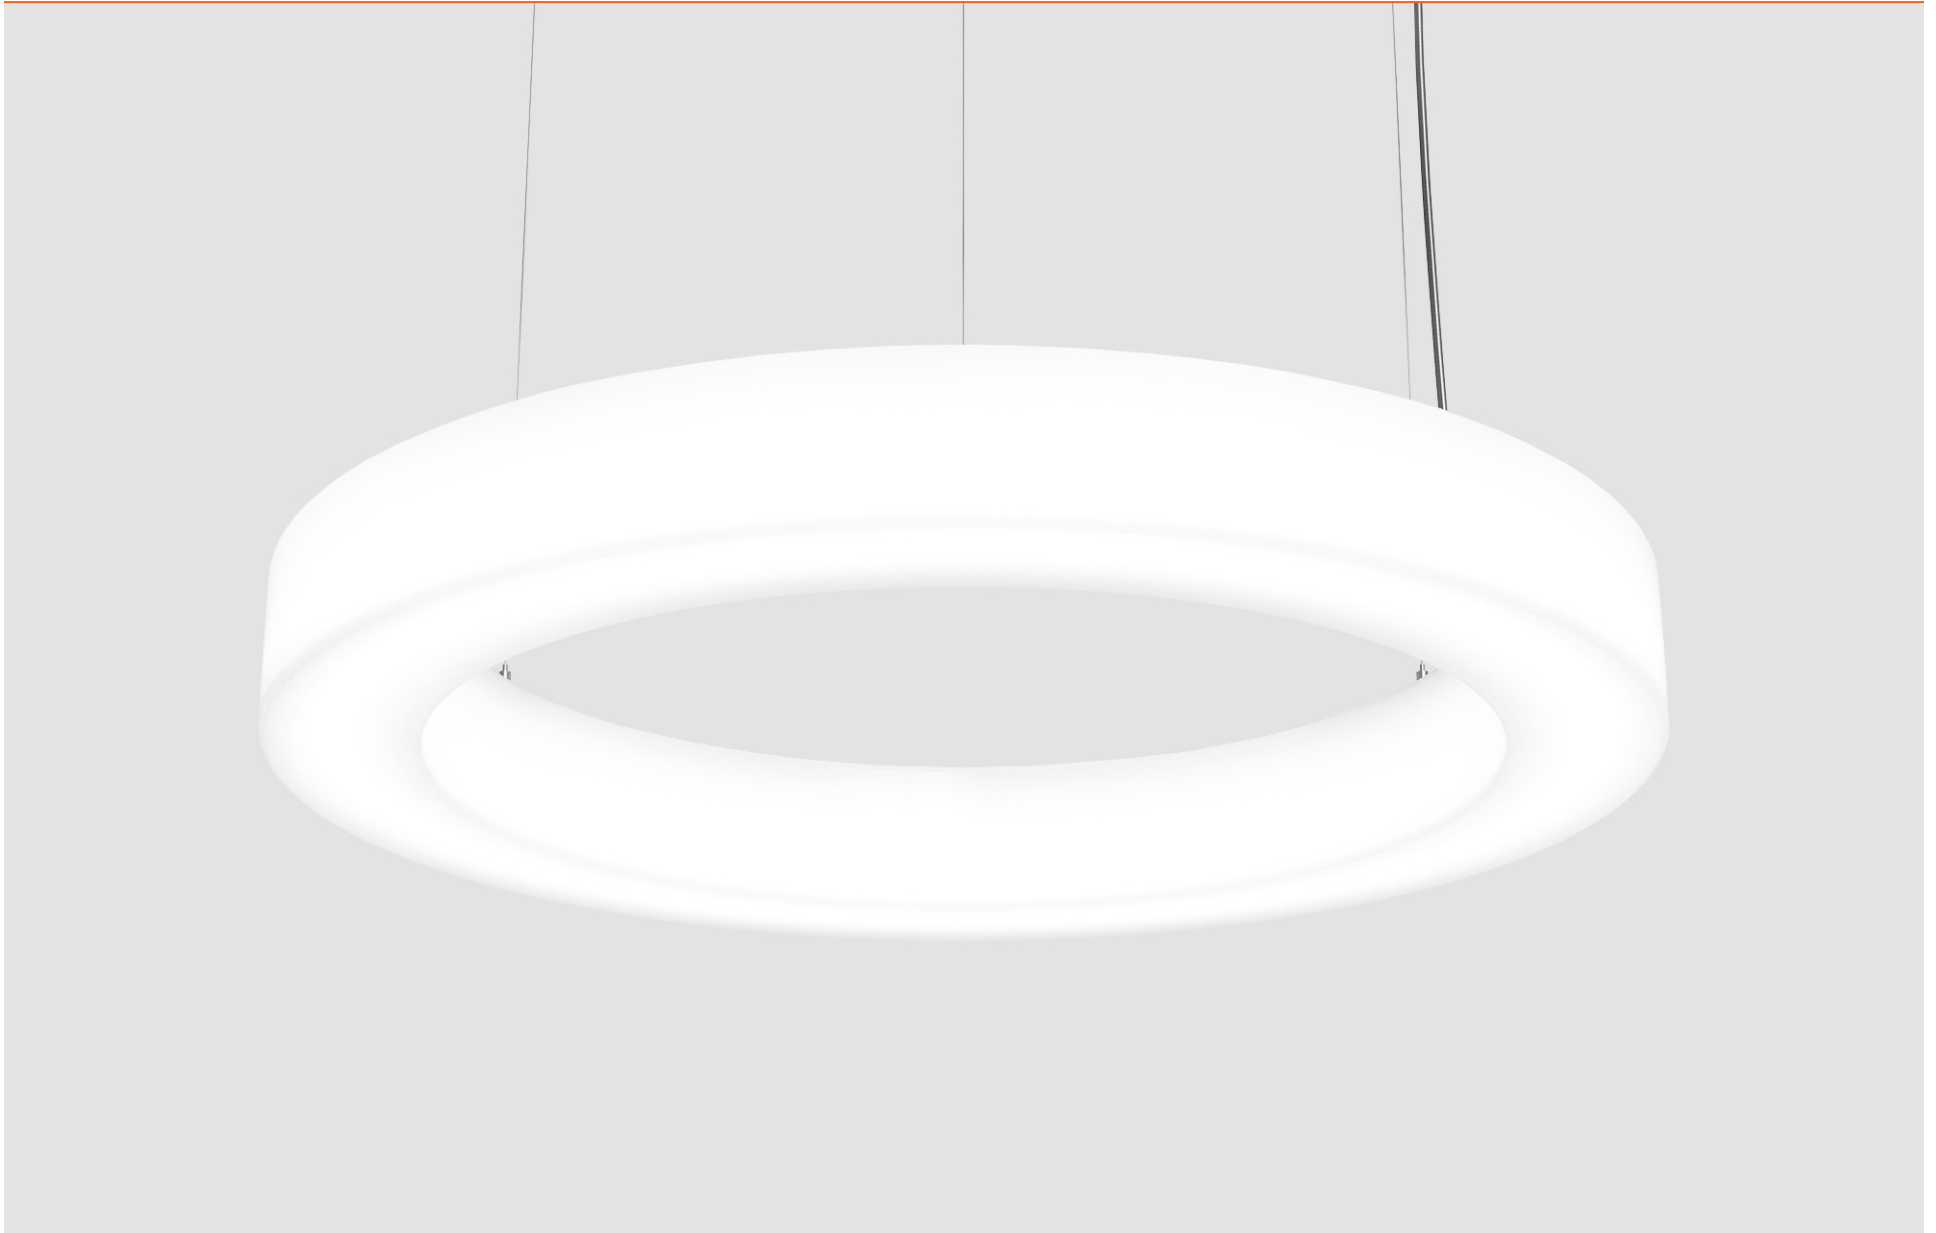

# POLO

**Three sided luminous shape** emits light across both horizontal and vertical planes.

# POLO

**Polo** features a highly efficient diffuser which delivers **141** lpw, whilst providing uniform illumination.

# POLO - SIZES

**60"** (1524mm)

**48"** (1237mm)

**36"** (930mm)

**24"** (622mm)

**Delivered Lumens** ranging from 4,000 to 22,000