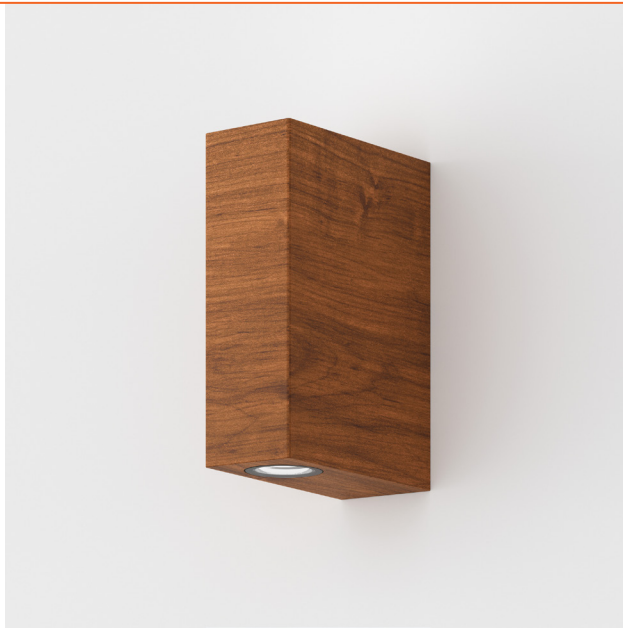

RAZER WOOD GRAIN FINISHES

RAZER RD

RAZER SQ

RAZER CUBE