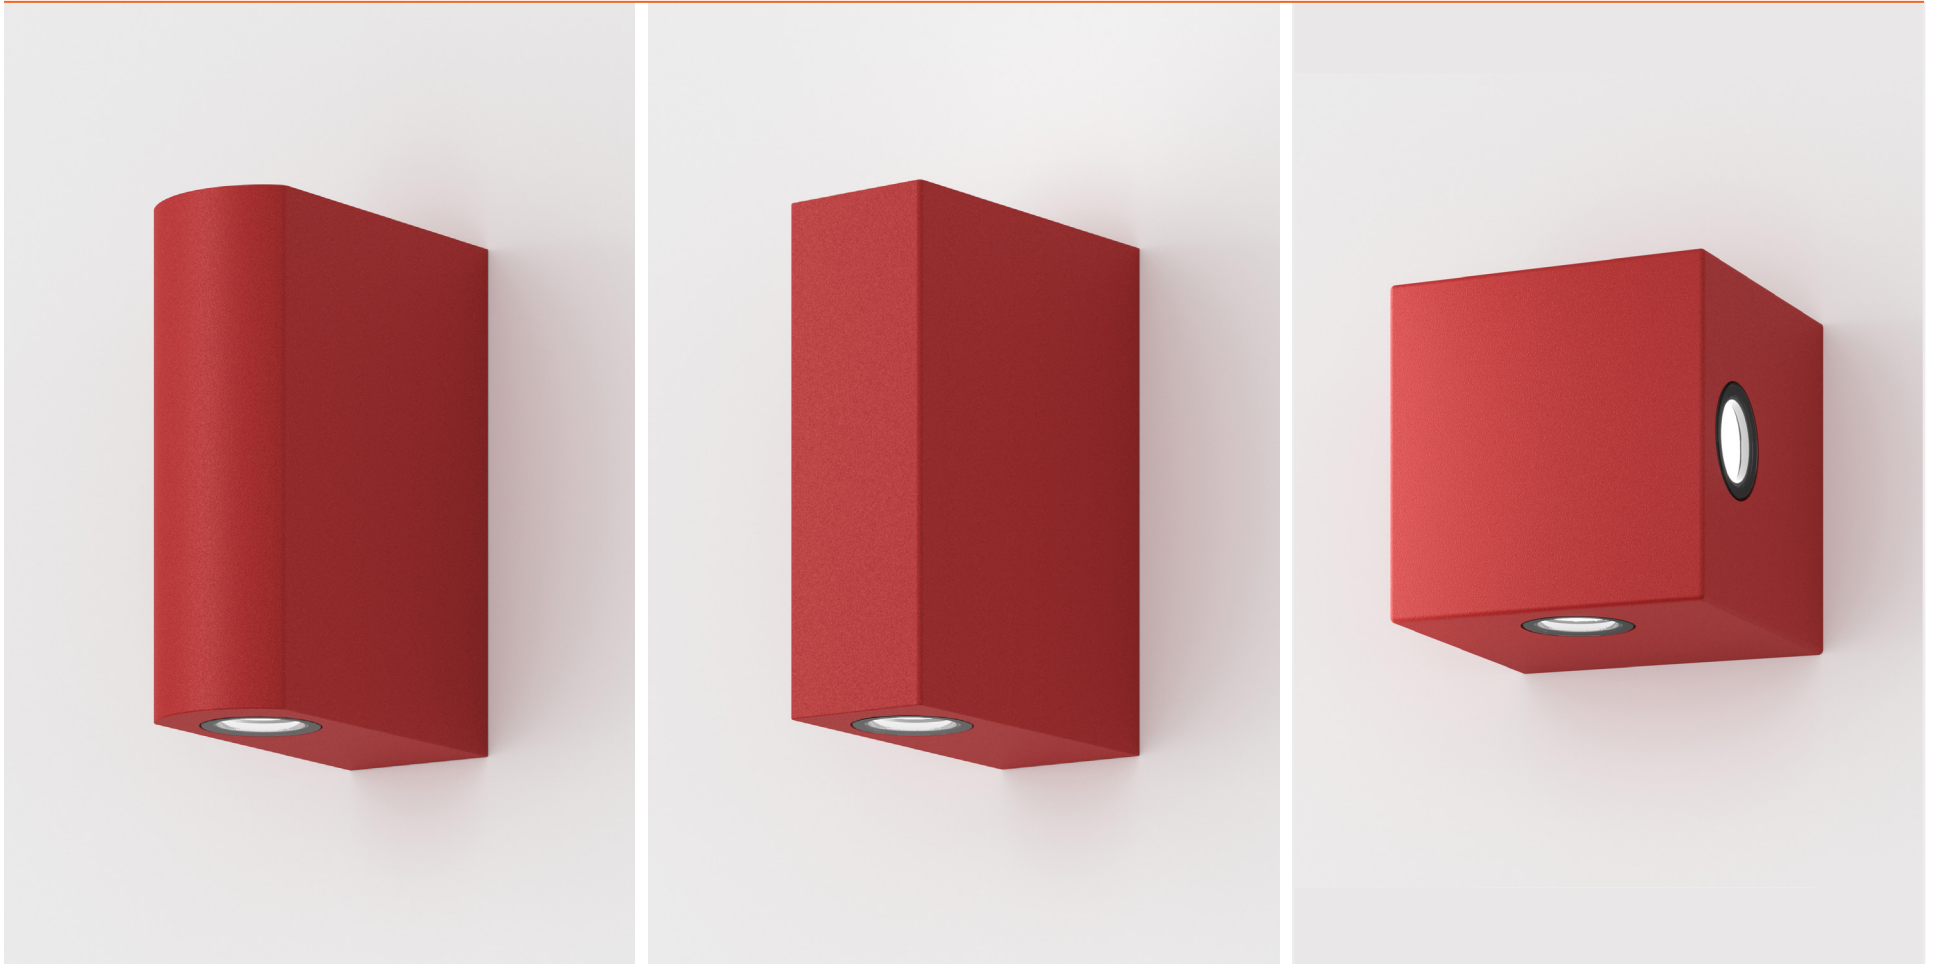

RAZER

EXTERIOR IP65

RAZER VERSIONS

Three elegant shapes blend seamlessly into any building entry or facade.

RAZER RD

RAZER SQ

RAZER CUBE

RAZER RD

Razer's minimalistic design delivers you the lighting tools to maximize your creativity.

RAZER SQ

Razer's robust design and cutting edge performance combines with maximum flexibility to achieve customized lighting effects tailored to suit any architecture.

RAZER CUBE

Use Razer CUBE to create a feature wall or to enhance the design of your space.

RAZER CUBE

RAZER BEAM OPTIONS

Narrow Beam **3°**

Wide Beam **75°**

RAZER RD & RAZER SQ BEAM PATTERNS

Narrow Beam **3°**