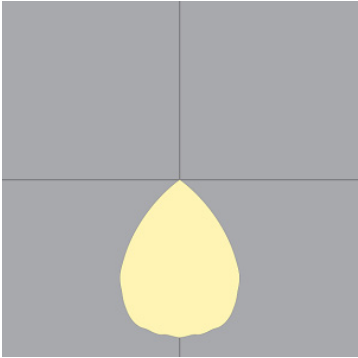

RAZER CUBE

Use Razer CUBE to create a feature wall or to enhance the design of your space.

RAZER CUBE

RAZER BEAM OPTIONS

Narrow Beam **3°**

Wide Beam **75°**

RAZER RD & RAZER SQ BEAM PATTERNS

Narrow Beam **3°**

Wide Beam **75°**

Narrow & Wide Beams

RAZER CUBE BEAM PATTERNS

Narrow Beam **3°**

Wide Beam **75°**

RAZER FINISHES

RAZER RD

RAZER SQ