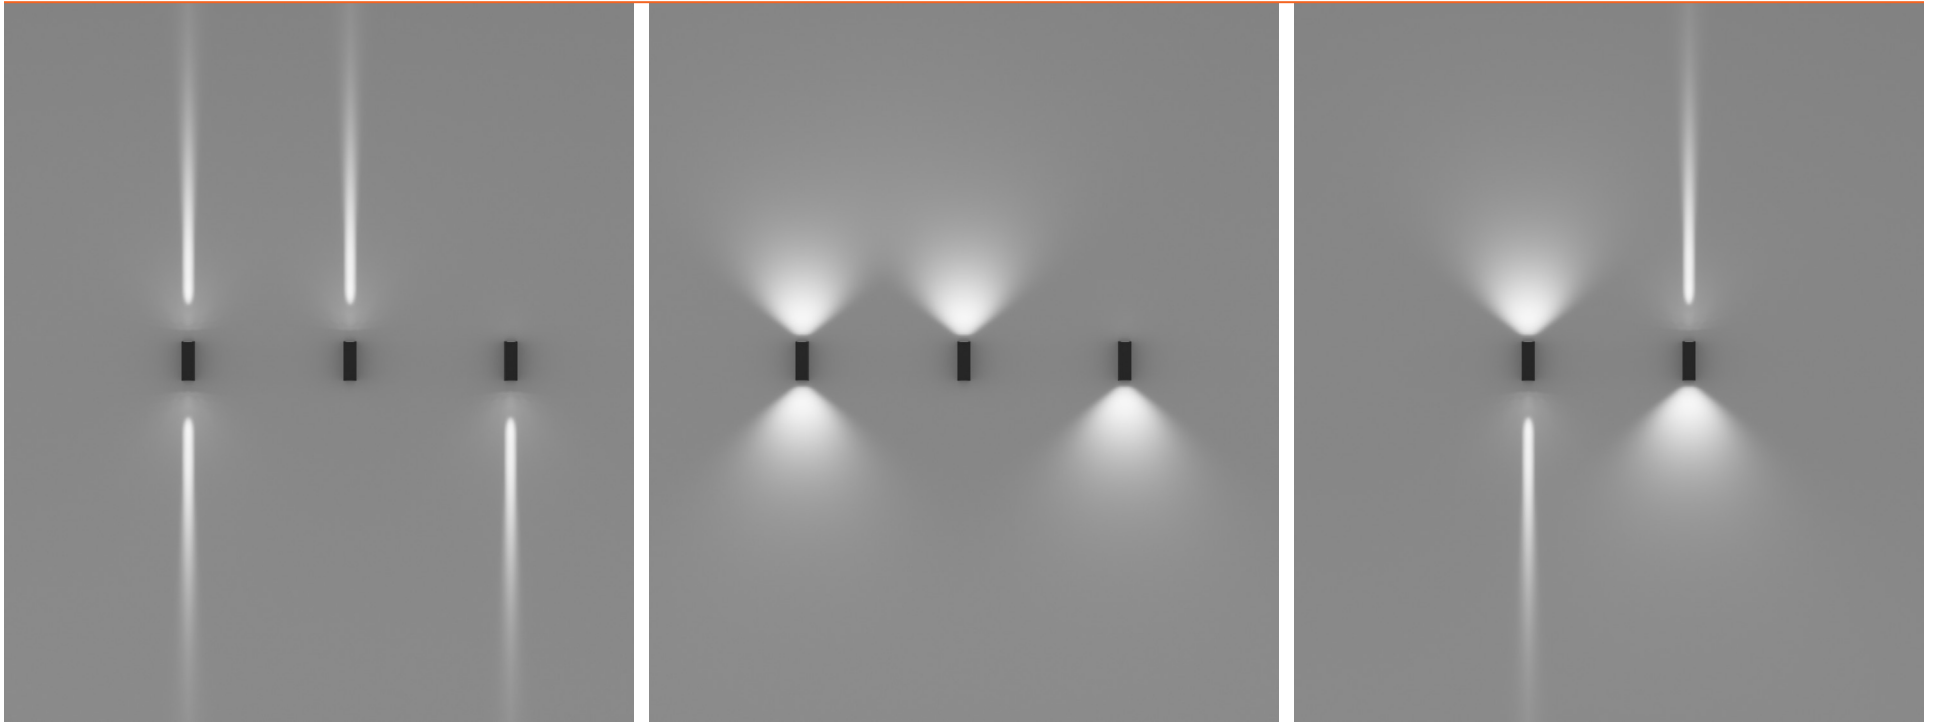

RAZER

EXTERIOR IP65

RAZER VERSIONS

Three elegant shapes blend seamlessly into any building entry or facade.

RAZER RD

RAZER SQ

RAZER CUBE

RAZER RD

RAZER CUBE

Use Razer CUBE to create a feature wall or to enhance the design of your space.

RAZER CUBE

RAZER BEAM OPTIONS

Narrow Beam **3°**

Wide Beam **75°**

RAZER RD & RAZER SQ BEAM PATTERNS

Narrow Beam **3°**