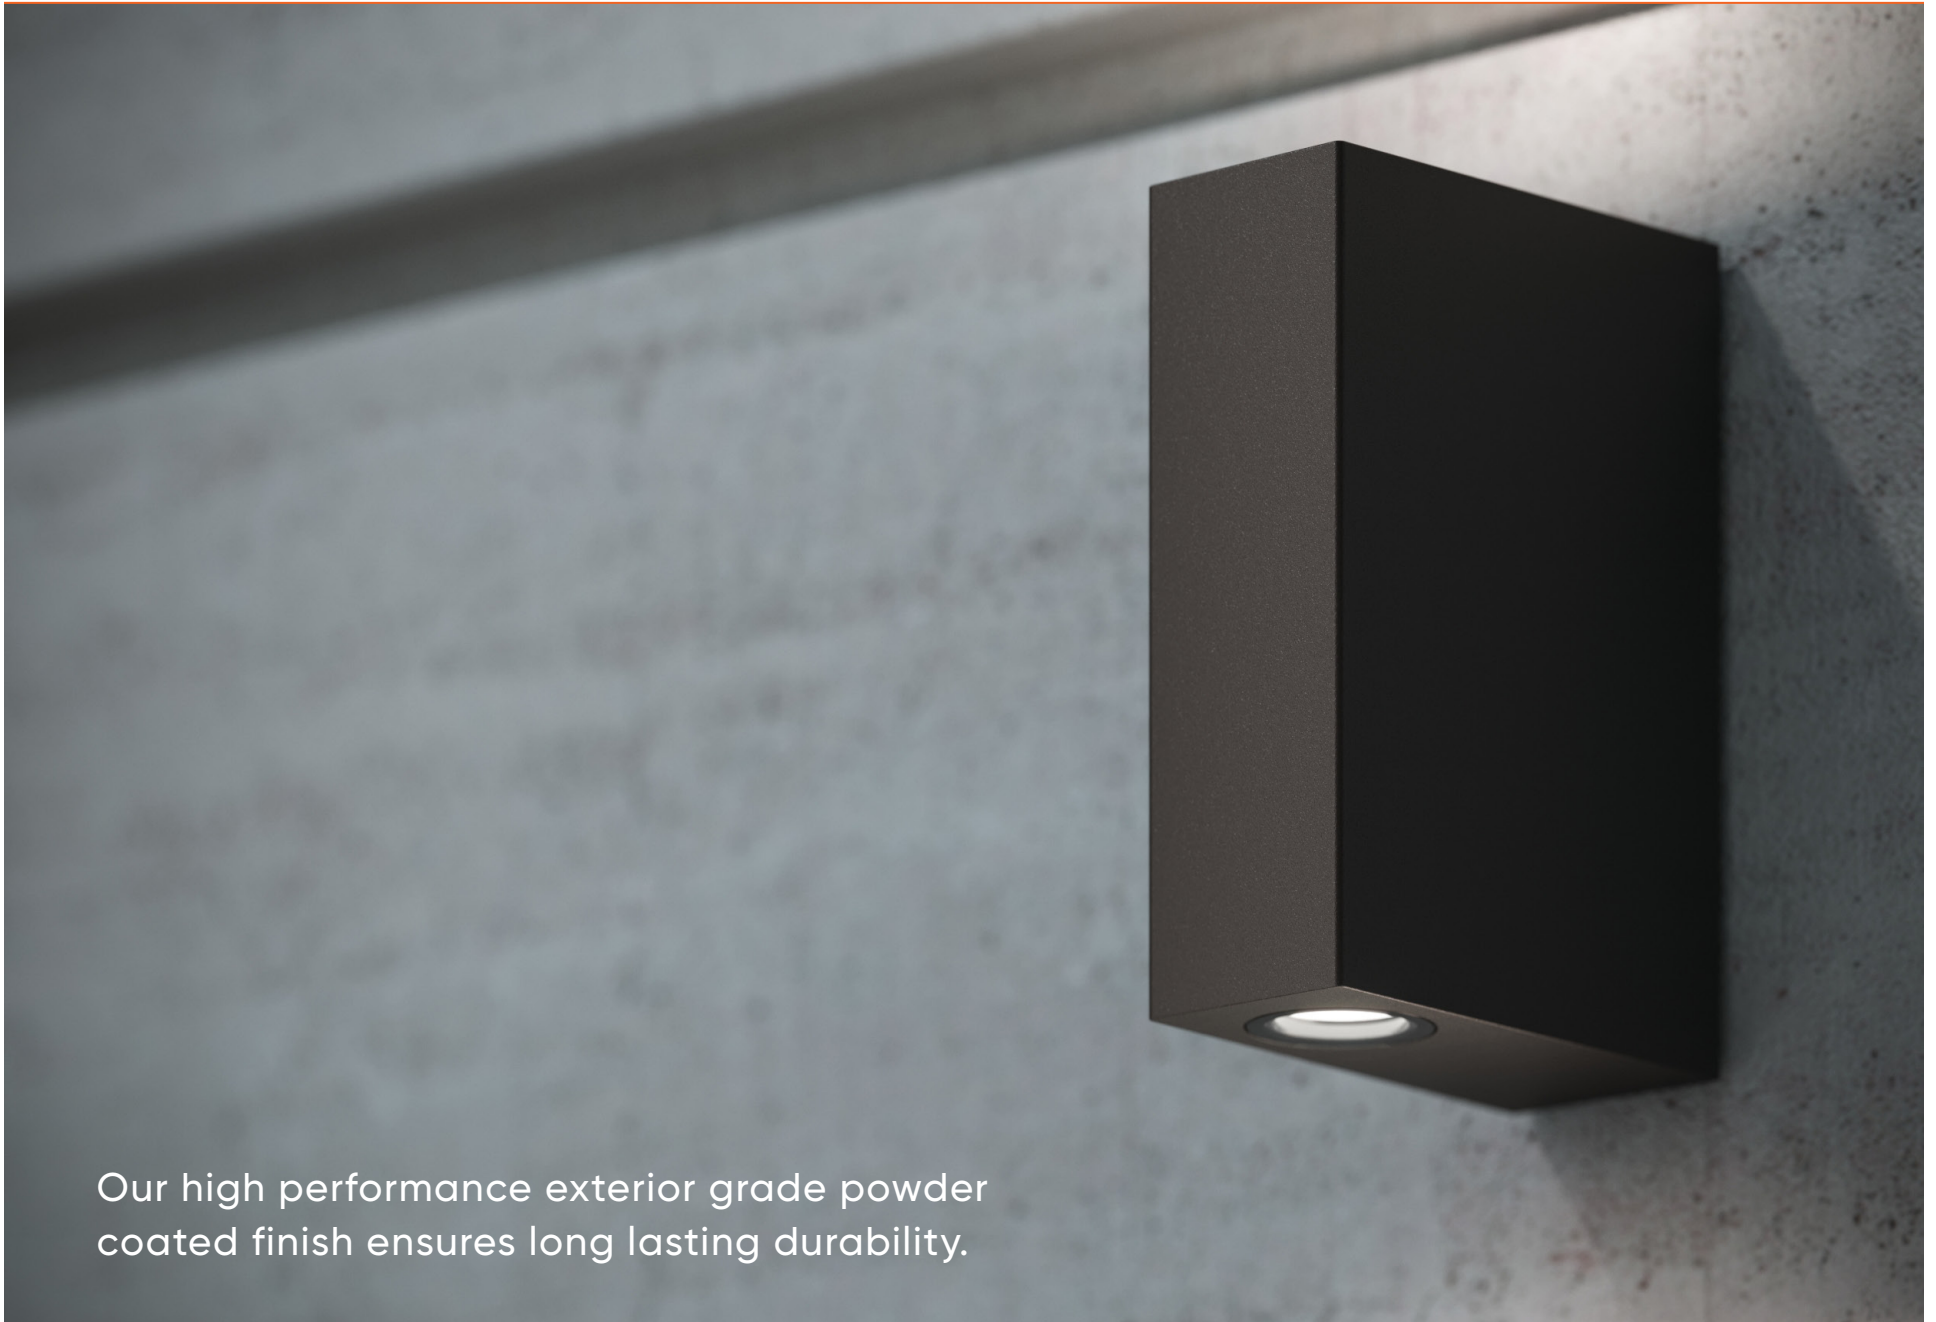

RAZER SQ

Our high performance exterior grade powder coated finish ensures long lasting durability.