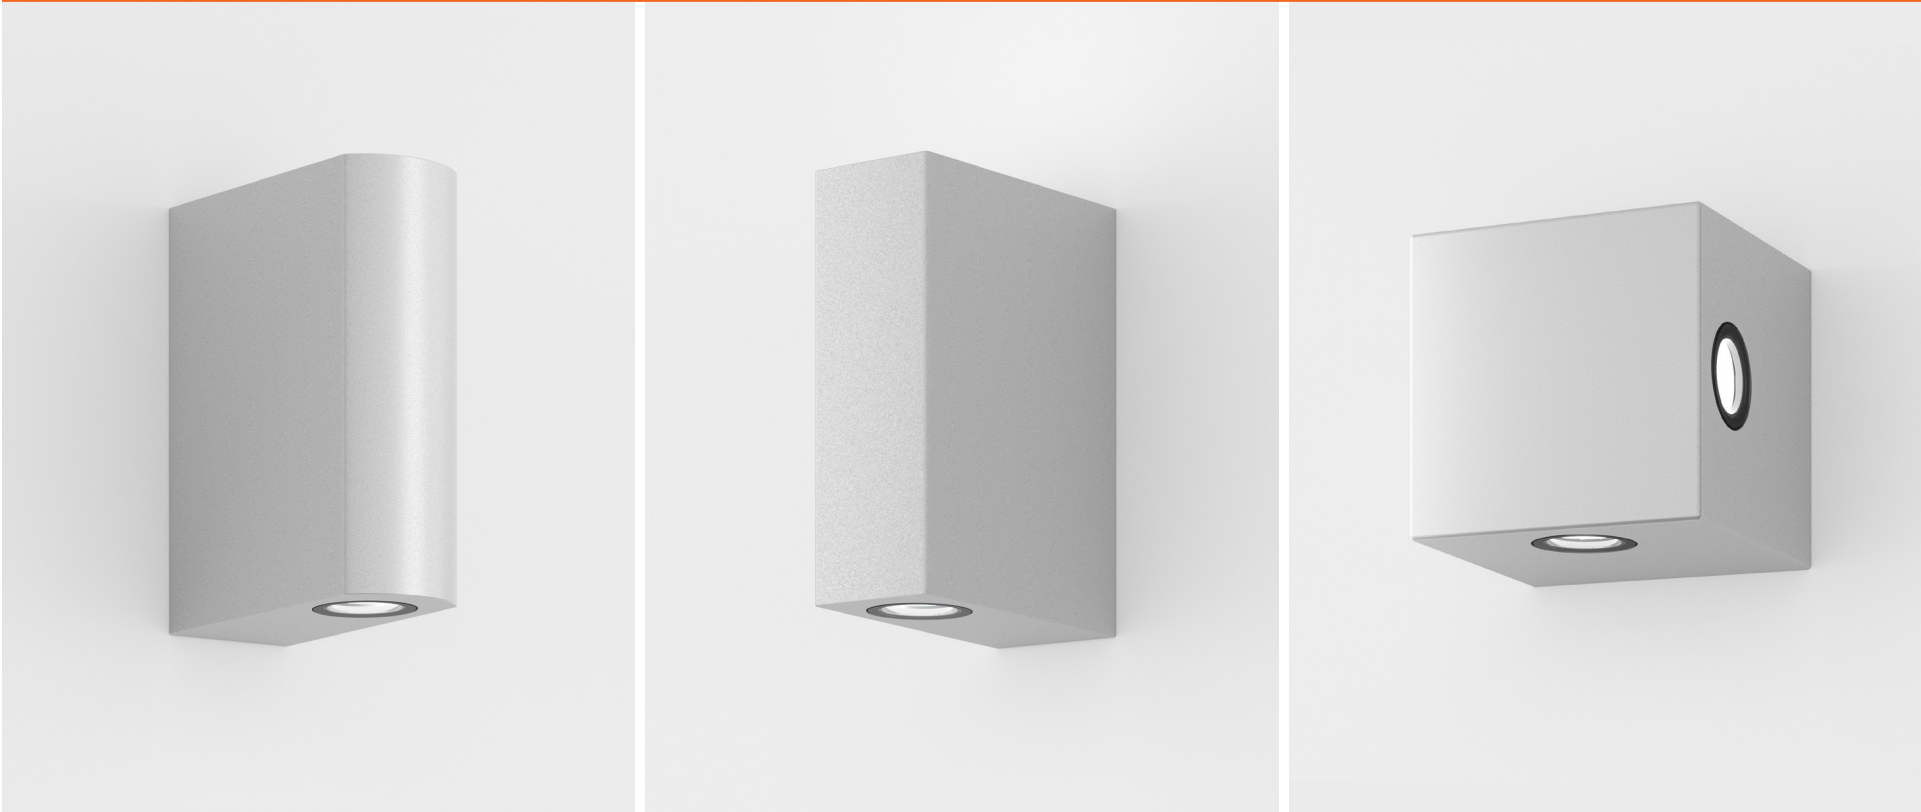

RAZER

EXTERIOR IP65

RAZER VERSIONS

Three elegant shapes blend seamlessly into any building entry or facade.

RAZER RD

RAZER SQ

RAZER CUBE

RAZER RD

Razer's minimalistic design delivers you the lighting tools to maximize your creativity.

RAZER SQ

Razer's robust design and cutting edge performance combines with maximum flexibility to achieve customized lighting effects tailored to suit any architecture.

RAZER CUBE

Use Razer CUBE to create a feature wall or to enhance the design of your space.

RAZER CUBE

RAZER BEAM OPTIONS

Narrow Beam **3°**

Wide Beam **75°**

RAZER RD & RAZER SQ BEAM PATTERNS

Narrow Beam **3°**