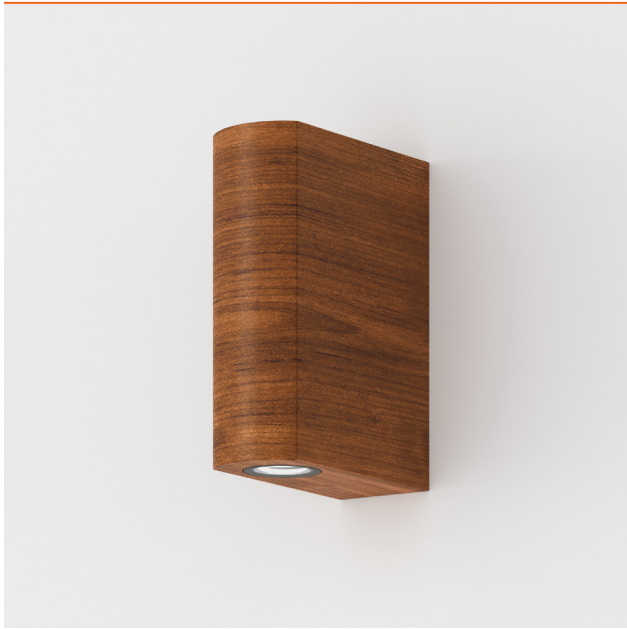

RAZER WOOD GRAIN FINISHES

RAZER RD

RAZER SQ

RAZER CUBE