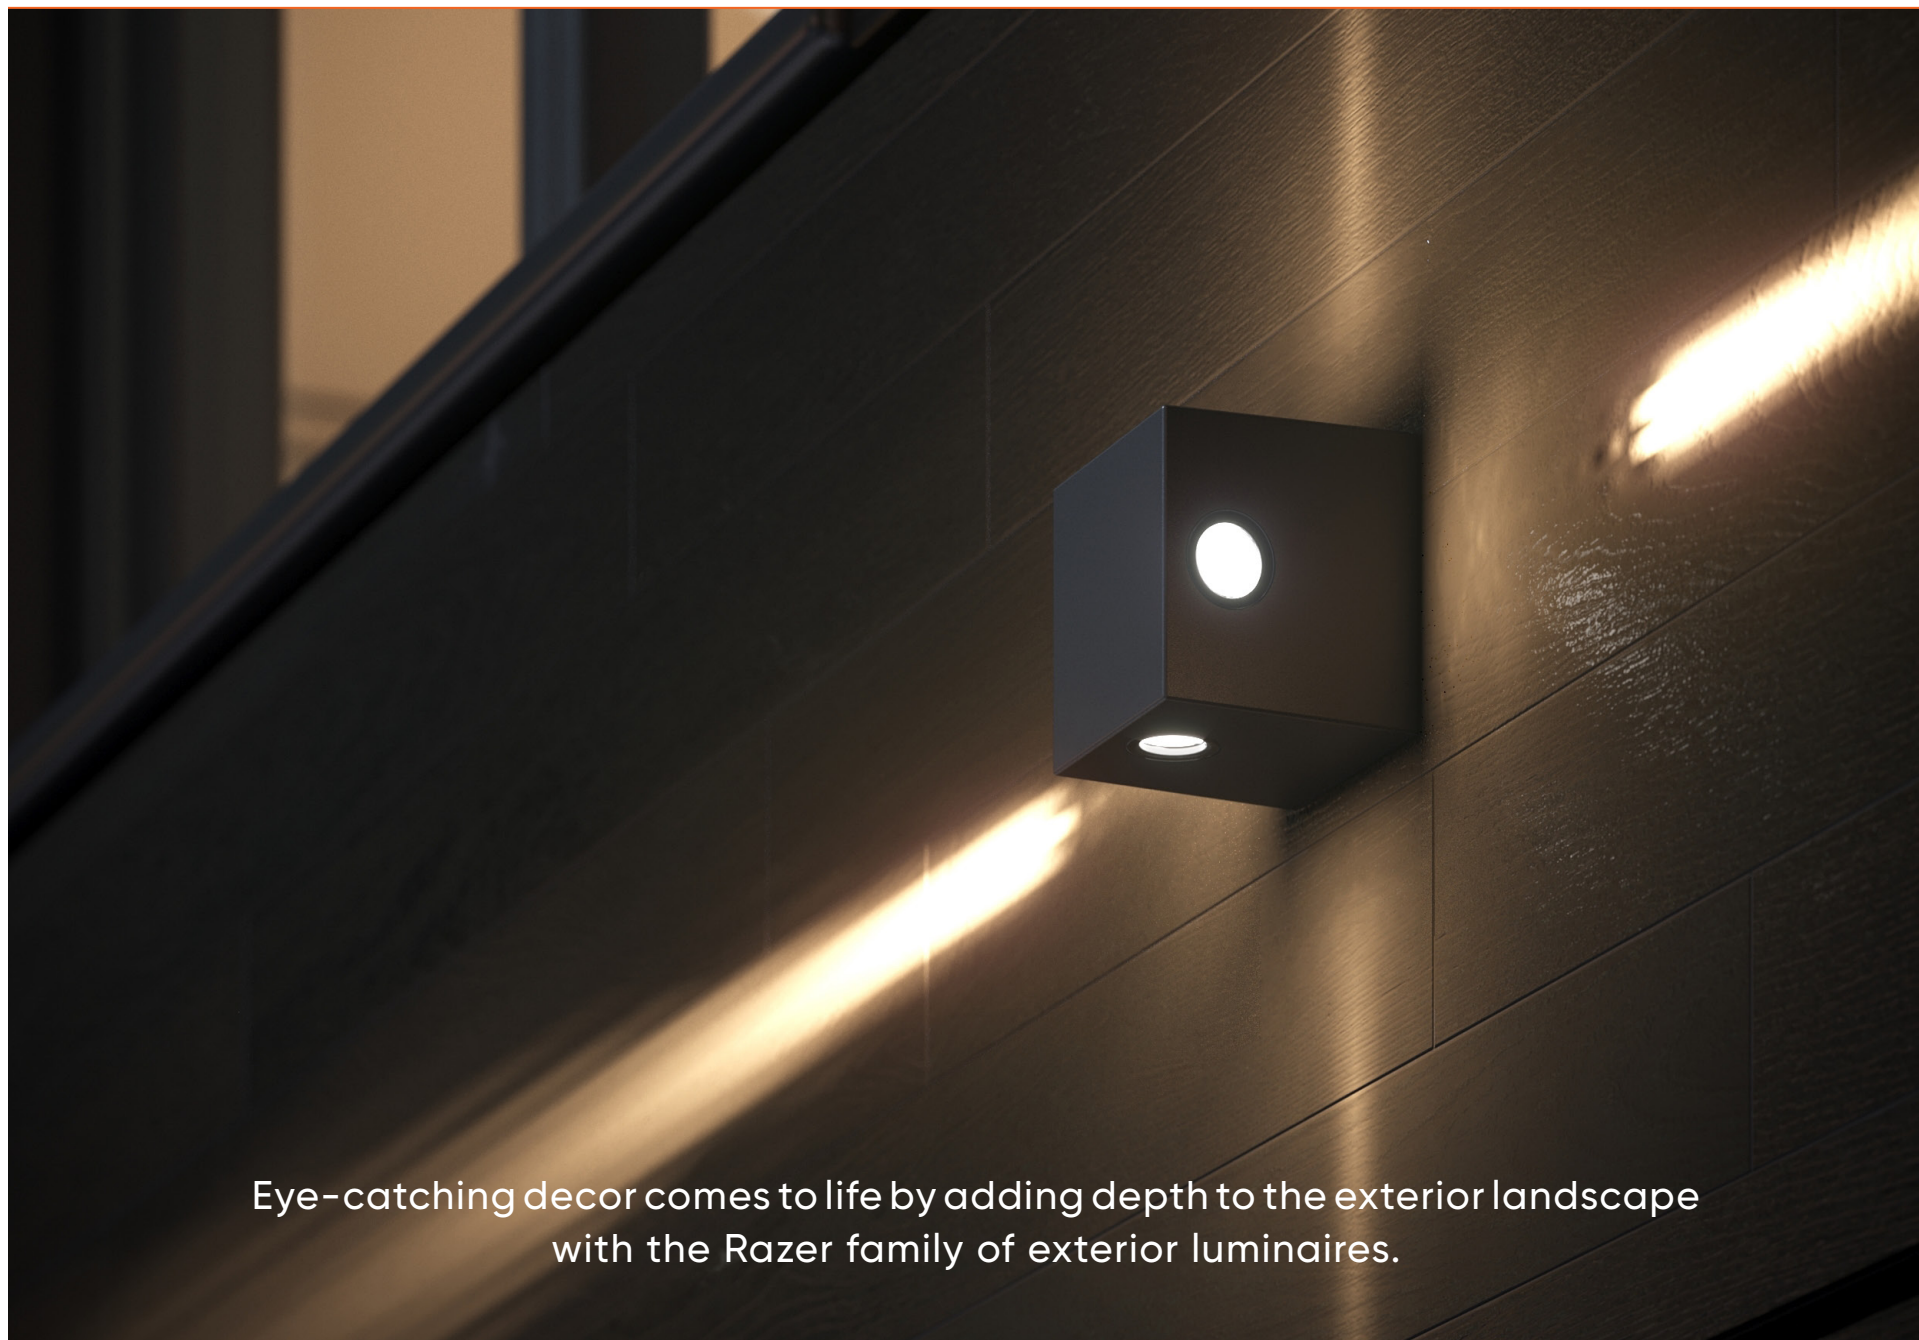

RAZER

EXTERIOR IP65

RAZER VERSIONS

Three elegant shapes blend seamlessly into any building entry or facade.

RAZER RD

RAZER SQ

RAZER CUBE

RAZER RD

RAZER CUBE

Eye-catching decor comes to life by adding depth to the exterior landscape with the Razer family of exterior luminaires.

RAZER

betacalco.com