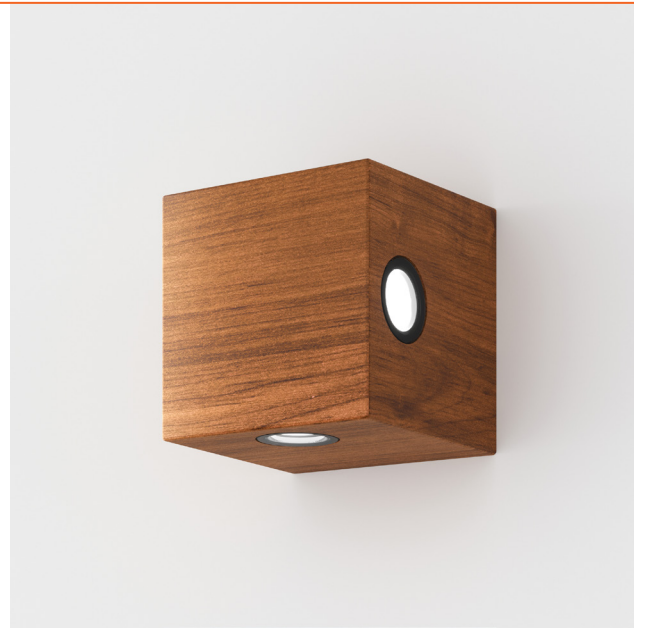

RAZER WOOD GRAIN FINISHES

RAZER RD

RAZER SQ

RAZER CUBE