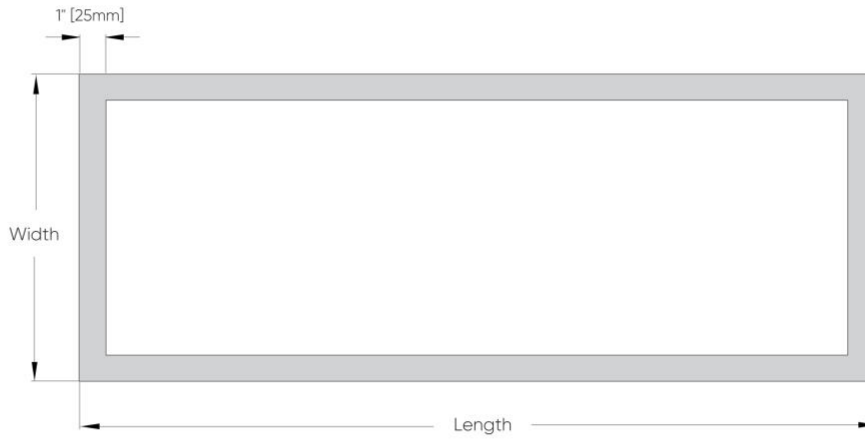

Micro Quad II™ - Dimensional Diagrams

Note: The diffuser protrudes by 3/16" [5mm]

Note: The diffuser protrudes by 3/16" [5mm]