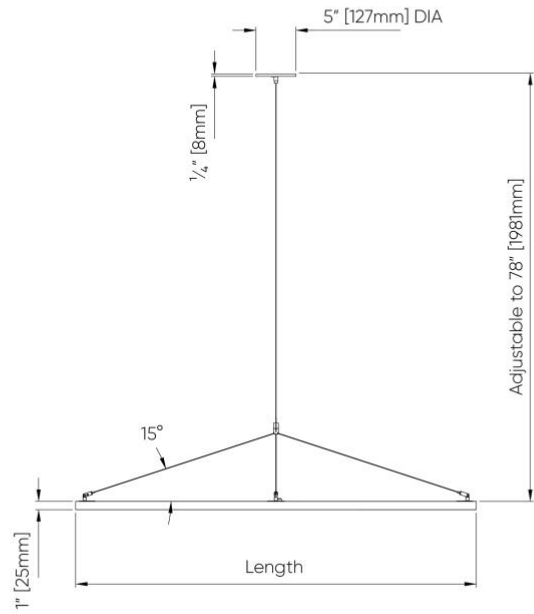

# Micro Triangle SE™ - Dimensional Diagrams

**S1**  
Vertical - Remote Driver

**S2**  
Hub - Remote Driver

**S3**  
Vertical - Integral Driver

**S4**  
Hub - Integral Driver

# Micro Triangle SE™ - Dimensional Diagrams