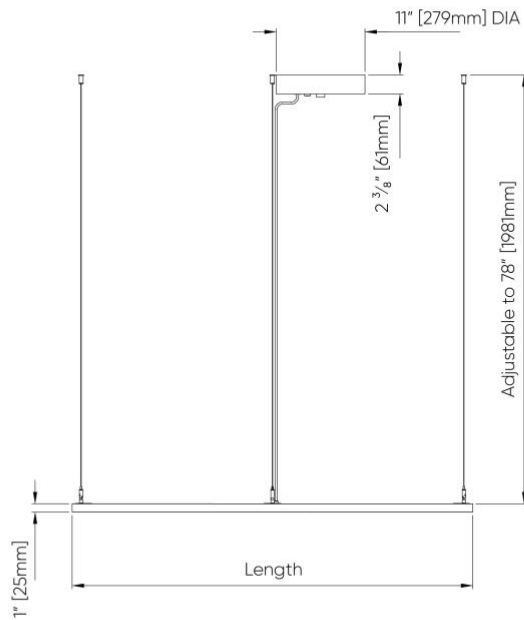

# Micro Triangle SE™ - Dimensional Diagrams

**S1**  
Vertical - Remote Driver

**S2**  
Hub - Remote Driver

**S3**  
Vertical - Integral Driver

**S4**  
Hub - Integral Driver

# Micro Triangle SE™ - Dimensional Diagrams