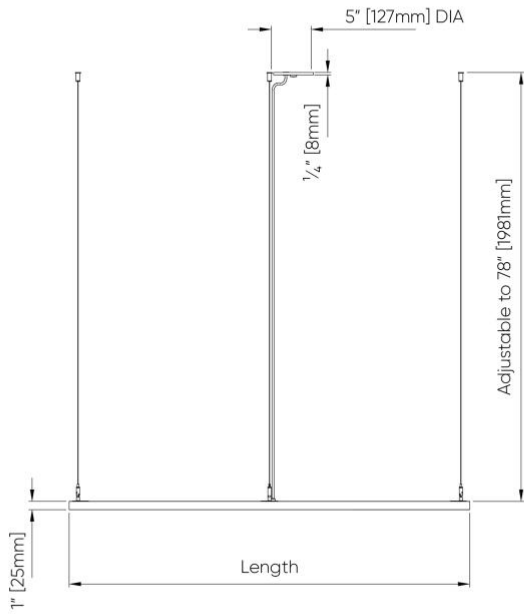

# Micro Triangle SE™ - Dimensional Diagrams

**S1**  
Vertical - Remote Driver

**S2**  
Hub - Remote Driver

**S3**  
Vertical - Integral Driver

**S4**  
Hub - Integral Driver

# Micro Triangle SE™ - Dimensional Diagrams