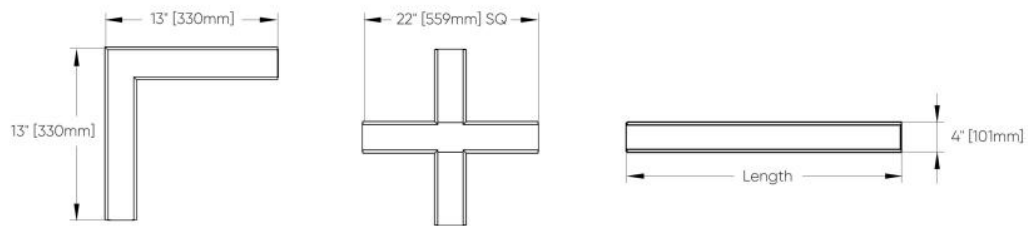

Squiggle™ - Dimensional Diagrams

16" Radius X 90° Arc Angle

30" Radius X 90° Arc Angle

42" Radius X 120° Arc Angle

48" Radius X 120° Arc Angle

Squiggle™ - Dimensional Diagrams

54" Radius X 120° Arc Angle

72" Radius X 90° Arc Angle

Corner, Cross & Straight Sections

Standard Canopy

RGBW/DMX Canopy