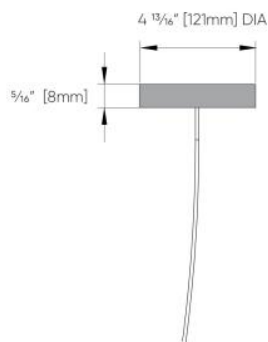

Squiggle™ - Dimensional Diagrams

16" Radius X 90° Arc Angle

30" Radius X 90° Arc Angle

42" Radius X 120° Arc Angle

48" Radius X 120° Arc Angle

Squiggle™ - Dimensional Diagrams

54" Radius X 120° Arc Angle

72" Radius X 90° Arc Angle

Corner, Cross & Straight Sections

Standard Canopy

RGBW/DMX Canopy