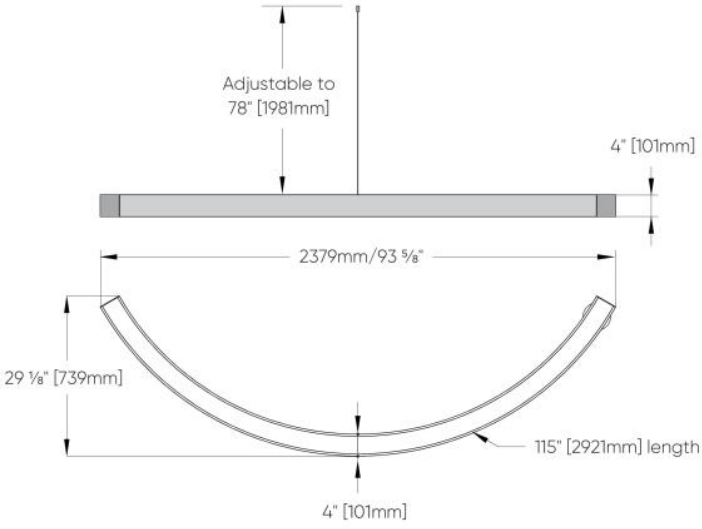

Squiggle™ - Dimensional Diagrams

16" Radius X 90° Arc Angle

30" Radius X 90° Arc Angle

42" Radius X 120° Arc Angle

48" Radius X 120° Arc Angle

Squiggle™ - Dimensional Diagrams

54" Radius X 120° Arc Angle

72" Radius X 90° Arc Angle

Corner, Cross & Straight Sections

Standard Canopy

RGBW/DMX Canopy