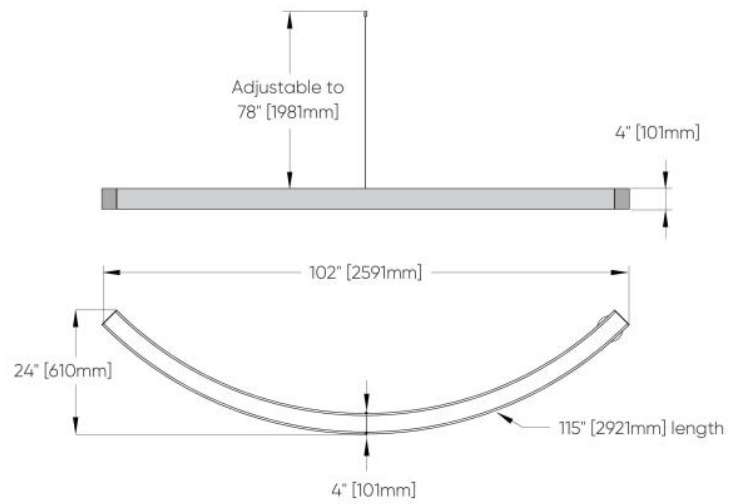

Squiggle™ - Dimensional Diagrams

16" Radius X 90° Arc Angle

30" Radius X 90° Arc Angle

42" Radius X 120° Arc Angle

48" Radius X 120° Arc Angle

Squiggle™ - Dimensional Diagrams

54" Radius X 120° Arc Angle

72" Radius X 90° Arc Angle

Corner, Cross & Straight Sections

Standard Canopy

RGBW/DMX Canopy