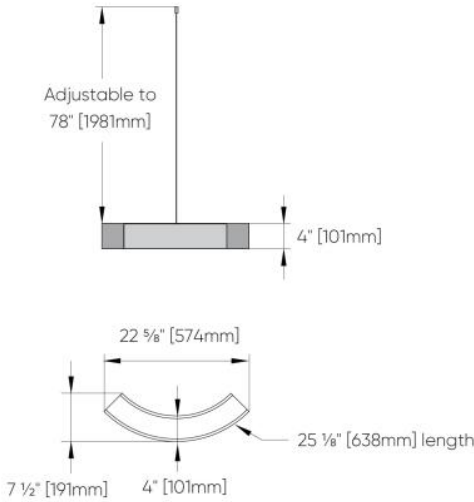

Squiggle™ - Dimensional Diagrams

16" Radius X 90° Arc Angle

30" Radius X 90° Arc Angle

42" Radius X 120° Arc Angle

48" Radius X 120° Arc Angle

Squiggle™ - Dimensional Diagrams

54" Radius X 120° Arc Angle

72" Radius X 90° Arc Angle

Corner, Cross & Straight Sections

Standard Canopy

RGBW/DMX Canopy