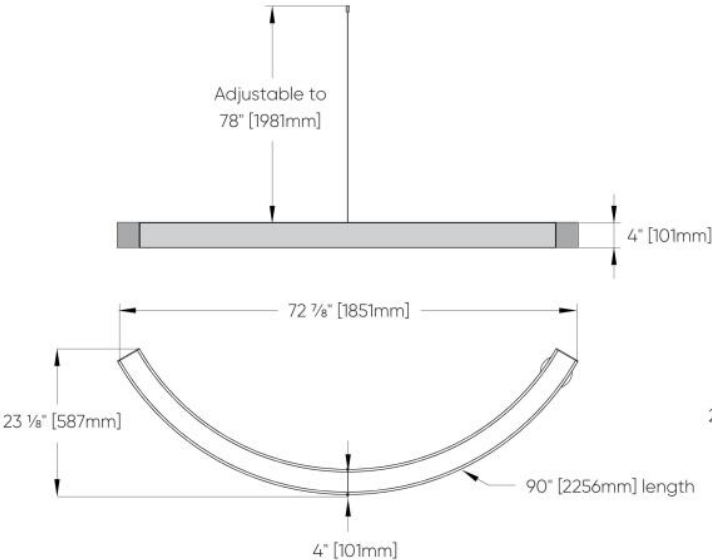

Squiggle™ - Dimensional Diagrams

16" Radius X 90° Arc Angle

30" Radius X 90° Arc Angle

42" Radius X 120° Arc Angle

48" Radius X 120° Arc Angle

Squiggle™ - Dimensional Diagrams

54" Radius X 120° Arc Angle

72" Radius X 90° Arc Angle

Corner, Cross & Straight Sections

Standard Canopy

RGBW/DMX Canopy