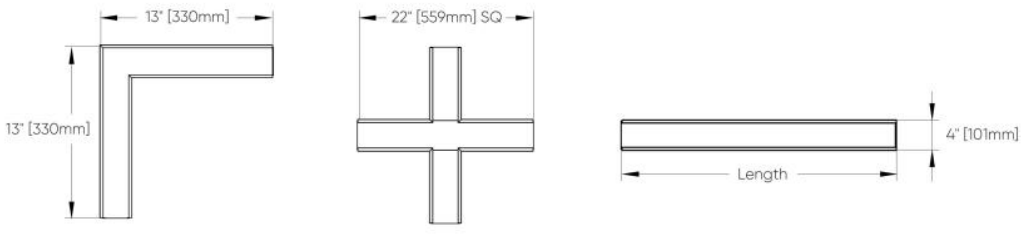

Squiggle™ - Dimensional Diagrams

16" Radius X 90° Arc Angle

30" Radius X 90° Arc Angle

42" Radius X 120° Arc Angle

48" Radius X 120° Arc Angle

Squiggle™ - Dimensional Diagrams

54" Radius X 120° Arc Angle

72" Radius X 90° Arc Angle

Corner, Cross & Straight Sections

Standard Canopy

RGBW/DMX Canopy