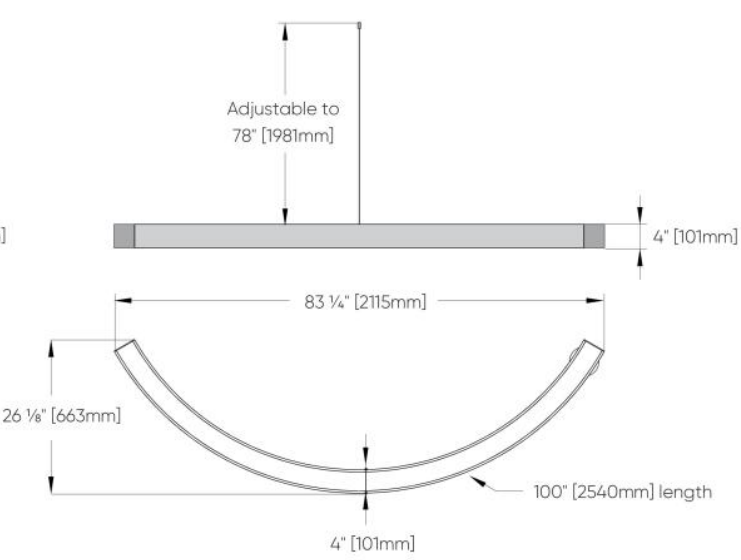

Squiggle™ - Dimensional Diagrams

16" Radius X 90° Arc Angle

30" Radius X 90° Arc Angle

42" Radius X 120° Arc Angle

48" Radius X 120° Arc Angle

Squiggle™ - Dimensional Diagrams

54" Radius X 120° Arc Angle

72" Radius X 90° Arc Angle

Corner, Cross & Straight Sections

Standard Canopy

RGBW/DMX Canopy