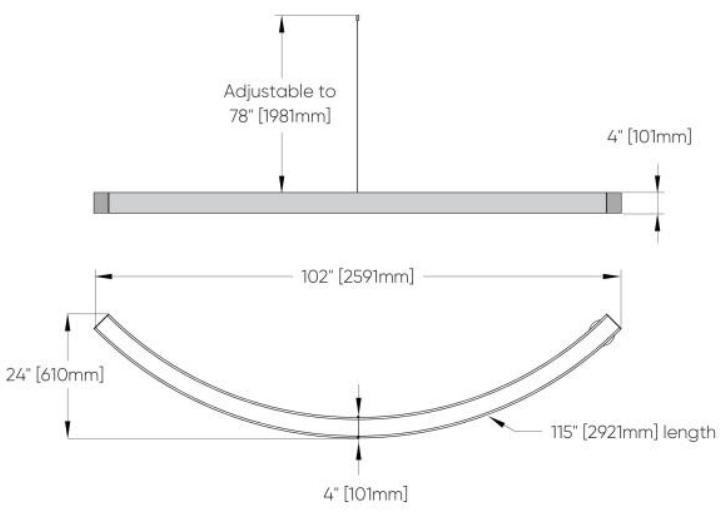

Squiggle™ - Dimensional Diagrams

16" Radius X 90° Arc Angle

30" Radius X 90° Arc Angle

42" Radius X 120° Arc Angle

48" Radius X 120° Arc Angle

Squiggle™ - Dimensional Diagrams

54" Radius X 120° Arc Angle

72" Radius X 90° Arc Angle

Corner, Cross & Straight Sections

Standard Canopy

RGBW/DMX Canopy