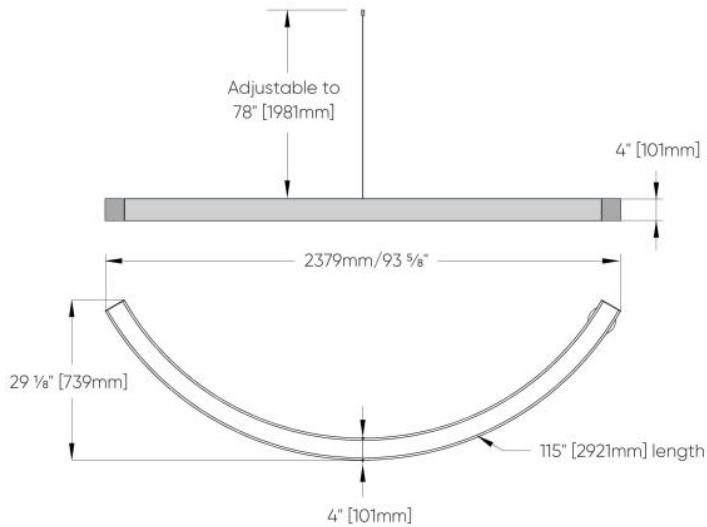

Squiggle™ - Dimensional Diagrams

16" Radius X 90° Arc Angle

30" Radius X 90° Arc Angle

42" Radius X 120° Arc Angle

48" Radius X 120° Arc Angle

Squiggle™ - Dimensional Diagrams

54" Radius X 120° Arc Angle

72" Radius X 90° Arc Angle

Corner, Cross & Straight Sections

Standard Canopy

RGBW/DMX Canopy