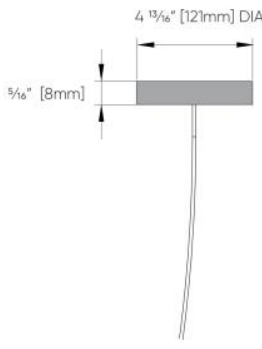

Squiggle™ - Dimensional Diagrams

16" Radius X 90° Arc Angle

30" Radius X 90° Arc Angle

42" Radius X 120° Arc Angle

48" Radius X 120° Arc Angle

Squiggle™ - Dimensional Diagrams

54" Radius X 120° Arc Angle

72" Radius X 90° Arc Angle

Corner, Cross & Straight Sections

Standard Canopy

RGBW/DMX Canopy