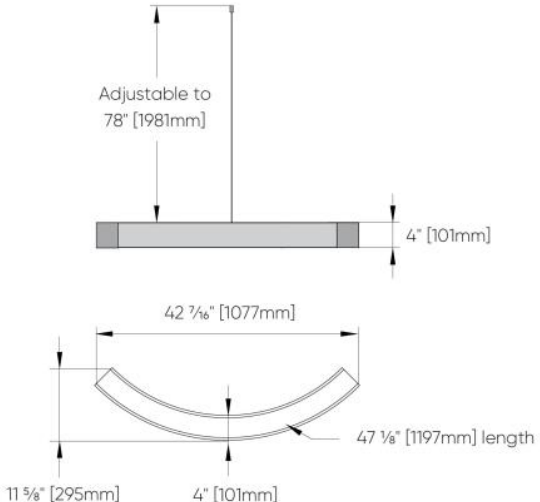

Squiggle™ - Dimensional Diagrams

16" Radius X 90° Arc Angle

30" Radius X 90° Arc Angle

42" Radius X 120° Arc Angle

48" Radius X 120° Arc Angle

Squiggle™ - Dimensional Diagrams

54" Radius X 120° Arc Angle

72" Radius X 90° Arc Angle

Corner, Cross & Straight Sections

Standard Canopy

RGBW/DMX Canopy