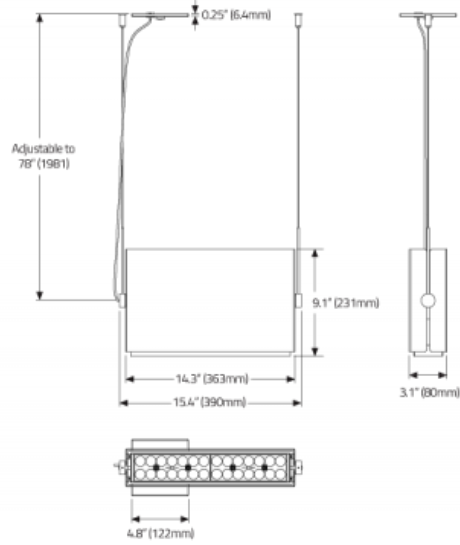

Matrex Single™ - Dimensional Diagrams

PROFILE

DIRECT

Matrex Single™ - Dimensional Diagrams

INDIRECT

CANOPIES

Matrex Single™ - Dimensional Diagrams

STANDARD SNOOT

STANDARD SNOOT

ISOMETRIC BOTTOM VIEW
(STANDARD SNOOT)

Matrex Single™ - Dimensional Diagrams

LONG SNOOT

LONG SNOOT

ISOMETRIC BOTTOM VIEW
(LONG SNOOT)

Matrex Single™ - Dimensional Diagrams

LOUVRES

HEX CELL LOUVRE

LADDER LOUVRE