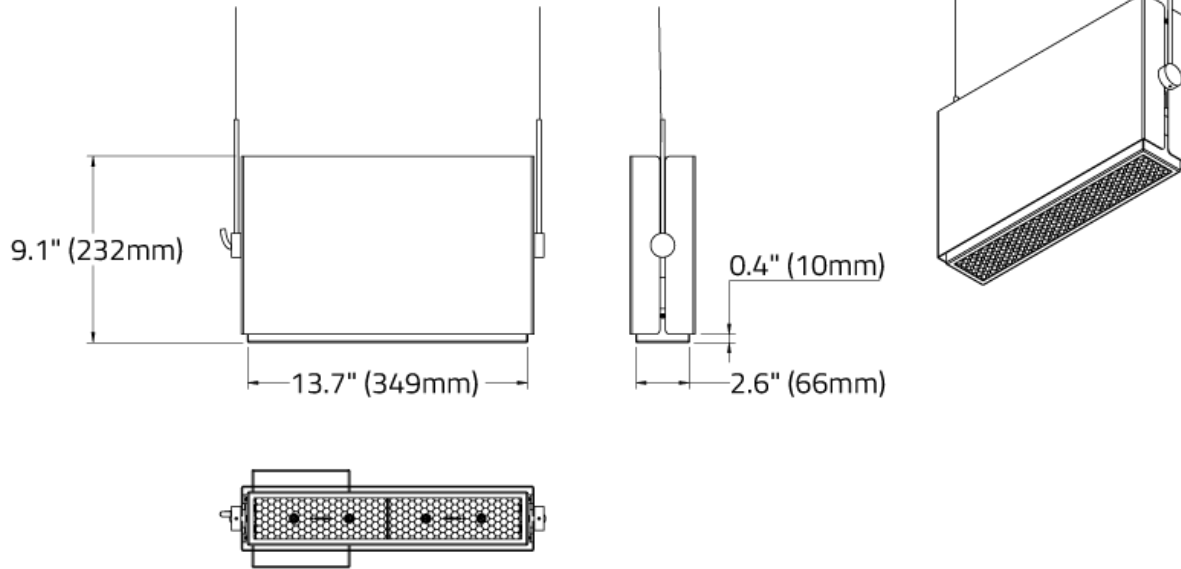

Matrex Single™ - Dimensional Diagrams

PROFILE

DIRECT

Matrex Single™ - Dimensional Diagrams

INDIRECT

CANOPIES

Matrex Single™ - Dimensional Diagrams

STANDARD SNOOT

STANDARD SNOOT

ISOMETRIC BOTTOM VIEW
(STANDARD SNOOT)

Matrex Single™ - Dimensional Diagrams

LONG SNOOT

LONG SNOOT

ISOMETRIC BOTTOM VIEW
(LONG SNOOT)

Matrex Single™ - Dimensional Diagrams

LOUVRES

HEX CELL LOUVRE

LADDER LOUVRE