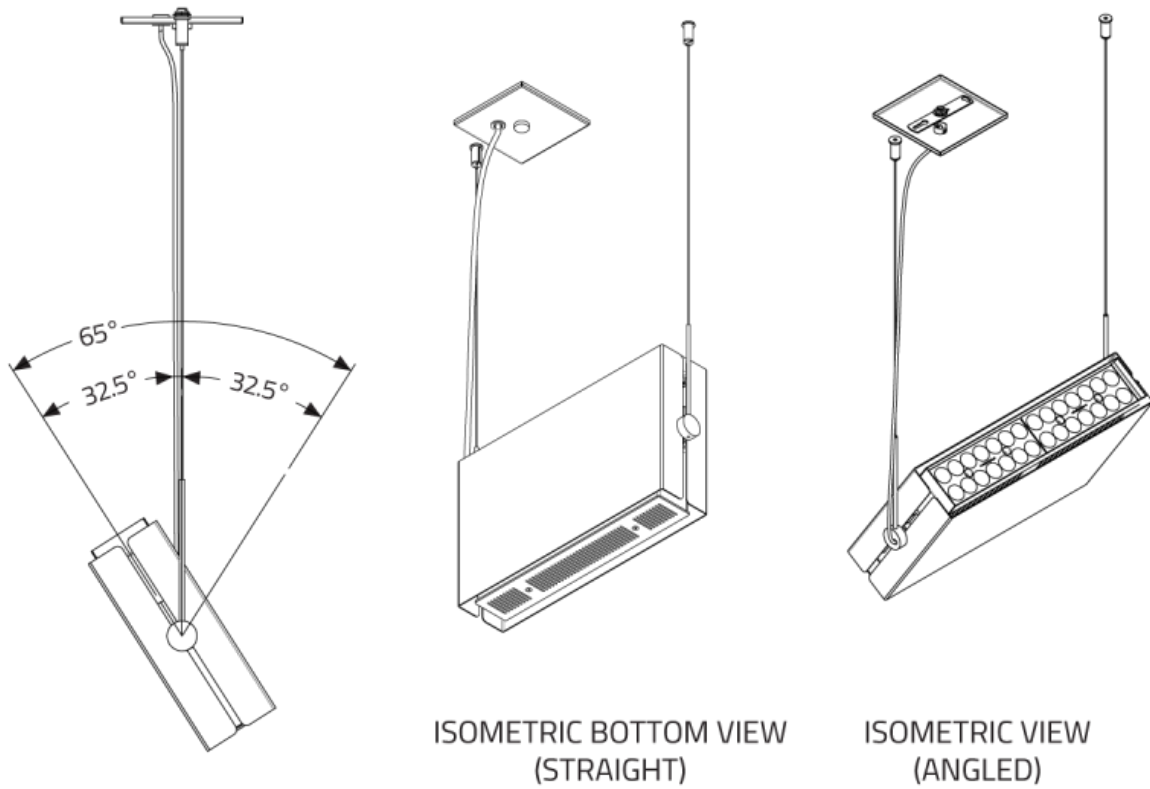

Matrex Single™ - Dimensional Diagrams

PROFILE

DIRECT

Matrex Single™ - Dimensional Diagrams

INDIRECT

CANOPIES

Matrex Single™ - Dimensional Diagrams

STANDARD SNOOT

STANDARD SNOOT

ISOMETRIC BOTTOM VIEW
(STANDARD SNOOT)

Matrex Single™ - Dimensional Diagrams

LONG SNOOT

LONG SNOOT

ISOMETRIC BOTTOM VIEW
(LONG SNOOT)

Matrex Single™ - Dimensional Diagrams

LOUVRES

HEX CELL LOUVRE

LADDER LOUVRE