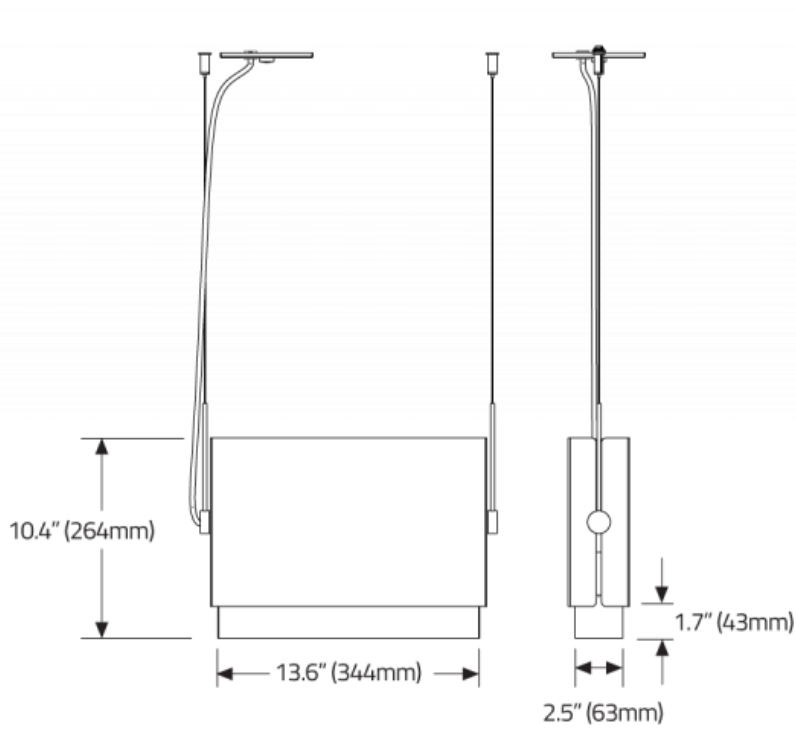

Matrex Single™ - Dimensional Diagrams

PROFILE

DIRECT

Matrex Single™ - Dimensional Diagrams

INDIRECT

CANOPIES

Matrex Single™ - Dimensional Diagrams

STANDARD SNOOT

STANDARD SNOOT

ISOMETRIC BOTTOM VIEW
(STANDARD SNOOT)

Matrex Single™ - Dimensional Diagrams

LONG SNOOT

LONG SNOOT

ISOMETRIC BOTTOM VIEW
(LONG SNOOT)

Matrex Single™ - Dimensional Diagrams

LOUVRES

HEX CELL LOUVRE

LADDER LOUVRE