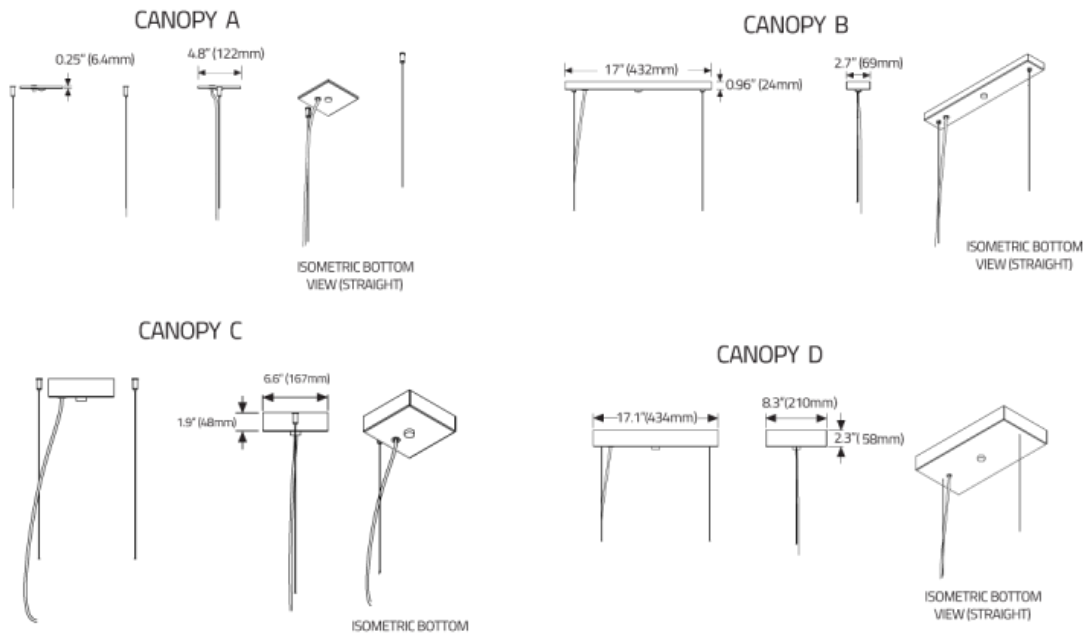

Matrex Single™ - Dimensional Diagrams

PROFILE

DIRECT

Matrex Single™ - Dimensional Diagrams

INDIRECT

CANOPIES

Matrex Single™ - Dimensional Diagrams

STANDARD SNOOT

STANDARD SNOOT

ISOMETRIC BOTTOM VIEW
(STANDARD SNOOT)

Matrex Single™ - Dimensional Diagrams

LONG SNOOT

LONG SNOOT

ISOMETRIC BOTTOM VIEW
(LONG SNOOT)

Matrex Single™ - Dimensional Diagrams

LOUVRES

HEX CELL LOUVRE

LADDER LOUVRE