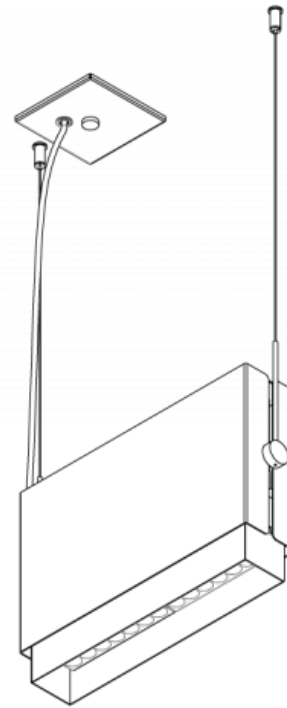

Matrex Single™ - Dimensional Diagrams

PROFILE

DIRECT

Matrex Single™ - Dimensional Diagrams

INDIRECT

CANOPIES

Matrex Single™ - Dimensional Diagrams

STANDARD SNOOT

STANDARD SNOOT

ISOMETRIC BOTTOM VIEW
(STANDARD SNOOT)

Matrex Single™ - Dimensional Diagrams

LONG SNOOT

LONG SNOOT

ISOMETRIC BOTTOM VIEW
(LONG SNOOT)

Matrex Single™ - Dimensional Diagrams

LOUVRES

HEX CELL LOUVRE

LADDER LOUVRE