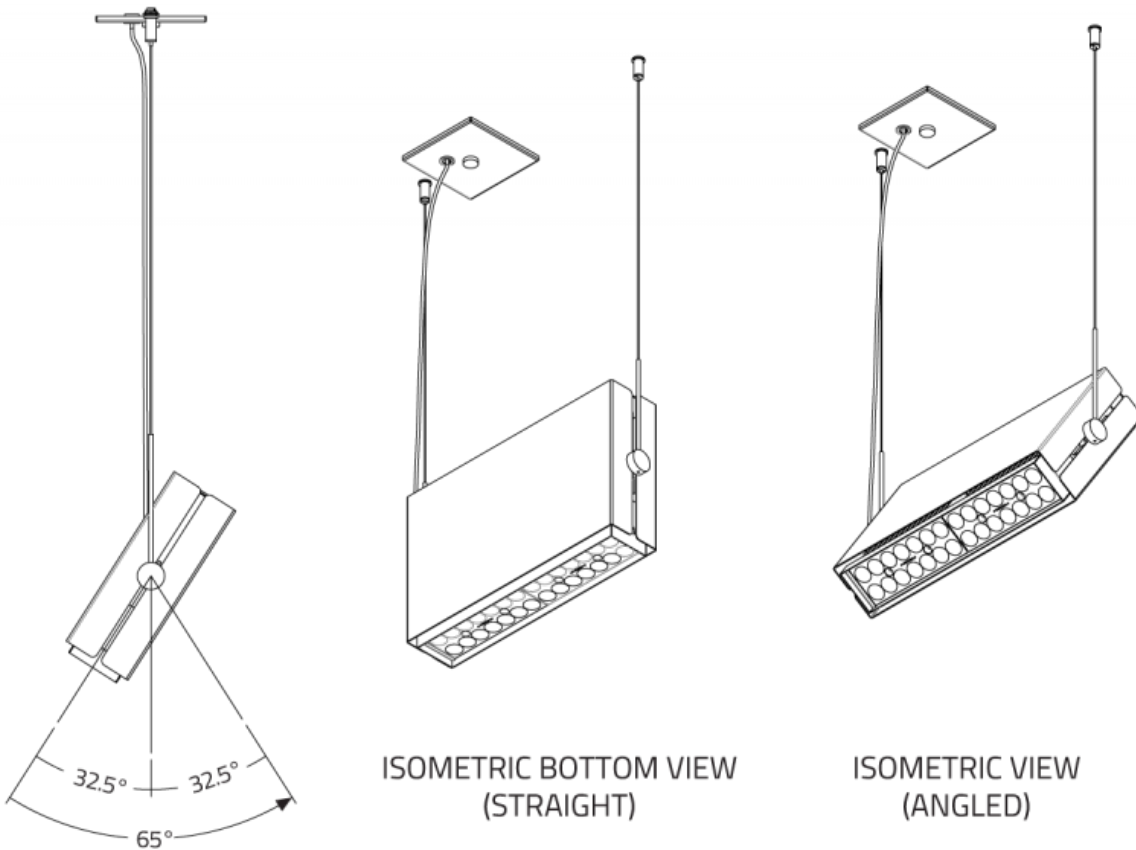

Matrex Single™ - Dimensional Diagrams

PROFILE

DIRECT

Matrex Single™ - Dimensional Diagrams

INDIRECT

CANOPIES

Matrex Single™ - Dimensional Diagrams

STANDARD SNOOT

STANDARD SNOOT

ISOMETRIC BOTTOM VIEW
(STANDARD SNOOT)

Matrex Single™ - Dimensional Diagrams

LONG SNOOT

LONG SNOOT

ISOMETRIC BOTTOM VIEW
(LONG SNOOT)

Matrex Single™ - Dimensional Diagrams

LOUVRES

HEX CELL LOUVRE

LADDER LOUVRE