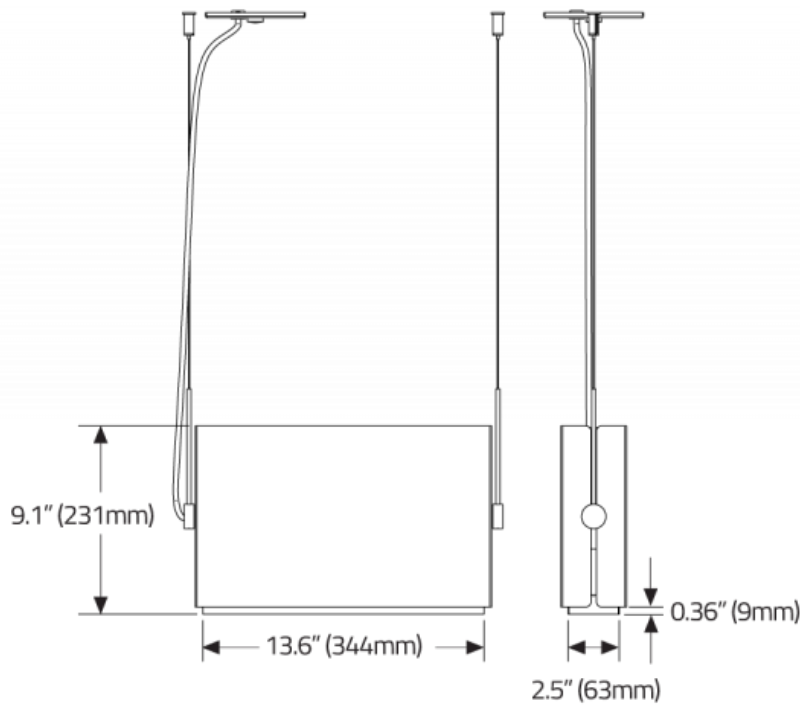

Matrex Single™ - Dimensional Diagrams

PROFILE

DIRECT

Matrex Single™ - Dimensional Diagrams

INDIRECT

CANOPIES

Matrex Single™ - Dimensional Diagrams

STANDARD SNOOT

STANDARD SNOOT

ISOMETRIC BOTTOM VIEW
(STANDARD SNOOT)

Matrex Single™ - Dimensional Diagrams

LONG SNOOT

LONG SNOOT

ISOMETRIC BOTTOM VIEW
(LONG SNOOT)

Matrex Single™ - Dimensional Diagrams

LOUVRES

HEX CELL LOUVRE

LADDER LOUVRE