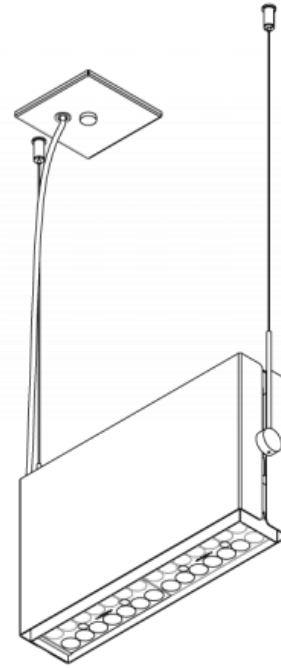

Matrex Single™ - Dimensional Diagrams

PROFILE

DIRECT

Matrex Single™ - Dimensional Diagrams

INDIRECT

CANOPIES

Matrex Single™ - Dimensional Diagrams

STANDARD SNOOT

STANDARD SNOOT

ISOMETRIC BOTTOM VIEW
(STANDARD SNOOT)

Matrex Single™ - Dimensional Diagrams

LONG SNOOT

LONG SNOOT

ISOMETRIC BOTTOM VIEW
(LONG SNOOT)

Matrex Single™ - Dimensional Diagrams

LOUVRES

HEX CELL LOUVRE

LADDER LOUVRE