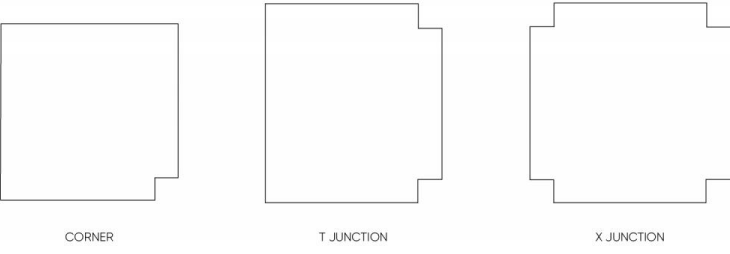

Rail-Lite™ - Dimensional Diagrams

Narrow Aperture

5W

Medium Aperture

6W

Wide Aperture

9W