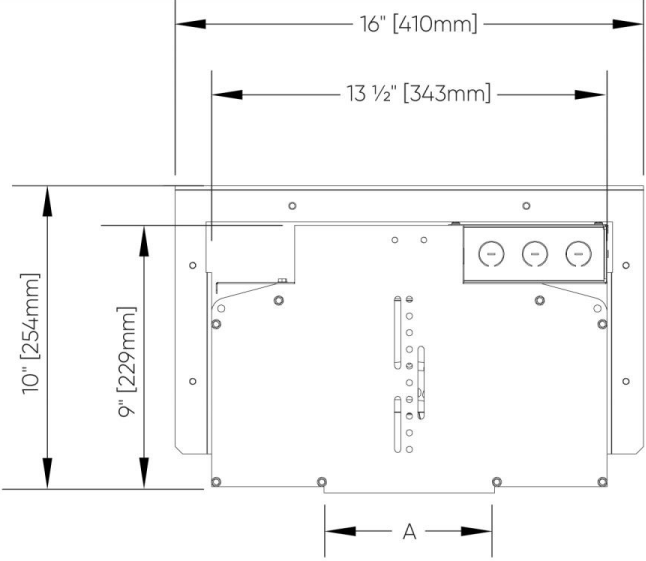

Rail-Lite™ - Dimensional Diagrams

Narrow Aperture

5W

Medium Aperture

6W

Wide Aperture

9W