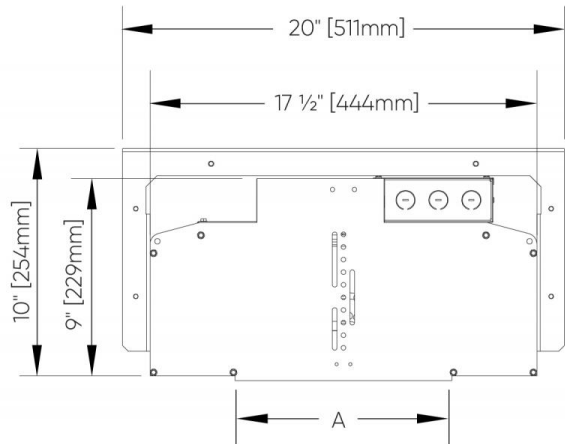

Rail-Lite™ - Dimensional Diagrams

Narrow Aperture

5W

Medium Aperture

6W

Wide Aperture

9W