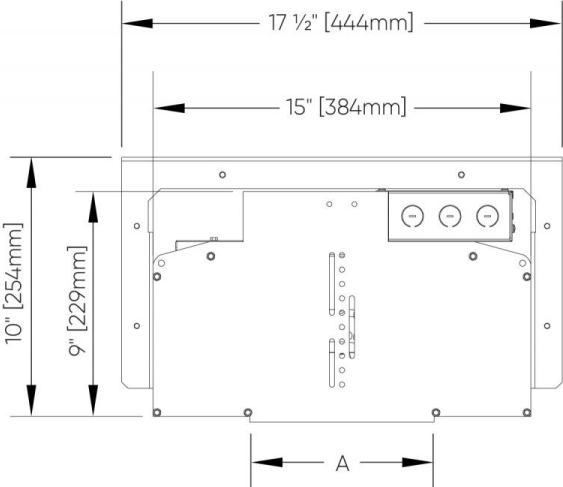

Rail-Lite™ - Dimensional Diagrams

Narrow Aperture

5W

Medium Aperture

6W

Wide Aperture

9W