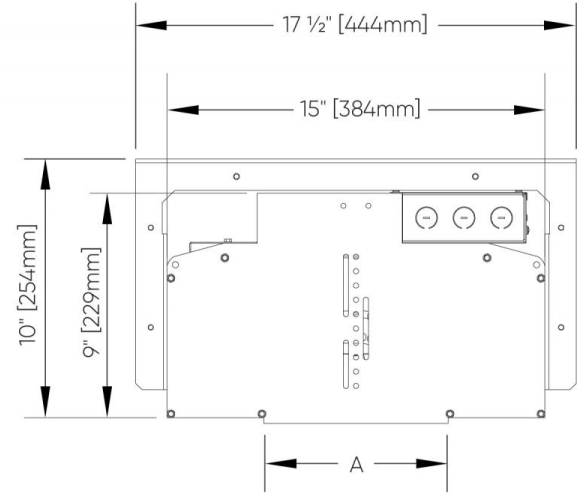

Rail-Lite™ - Dimensional Diagrams

Narrow Aperture

5W

Medium Aperture

6W

Wide Aperture

9W