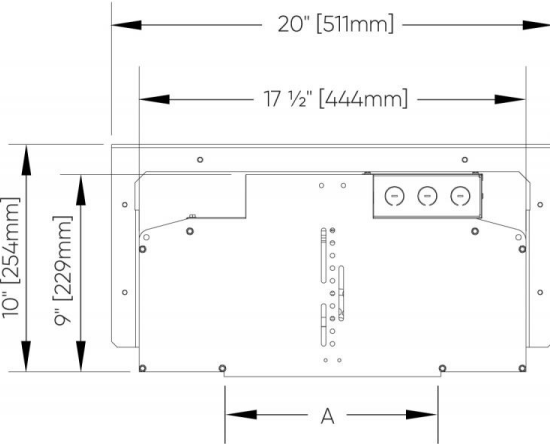

Rail-Lite™ - Dimensional Diagrams

Narrow Aperture

5W

Medium Aperture

6W

Wide Aperture

9W