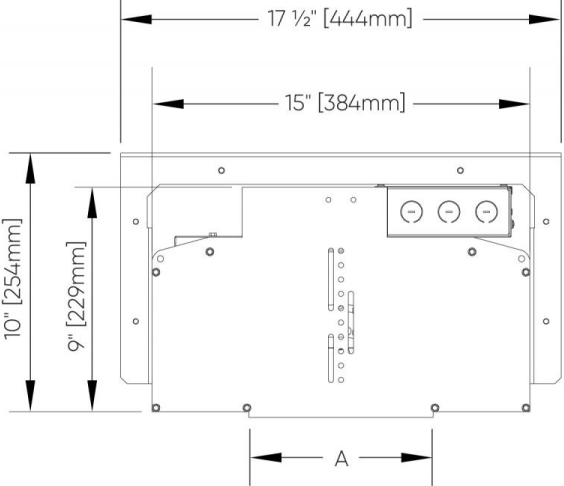

Rail-Lite™ - Dimensional Diagrams

Narrow Aperture

5W

Medium Aperture

6W

Wide Aperture

9W