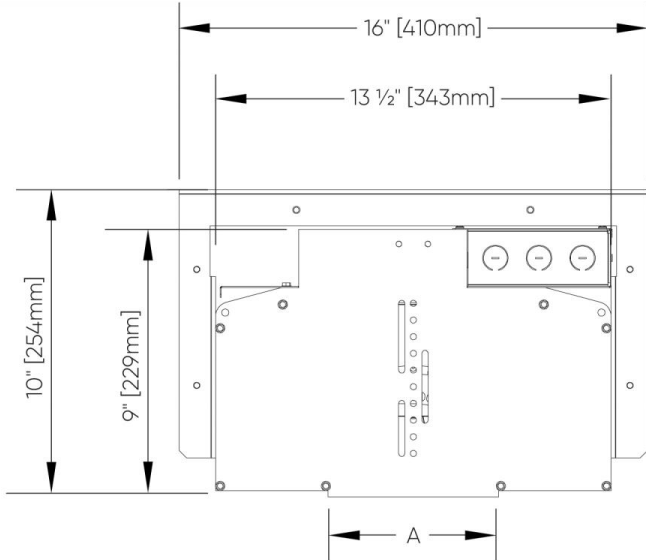

Rail-Lite™ - Dimensional Diagrams

Narrow Aperture

5W

Medium Aperture

6W

Wide Aperture

9W