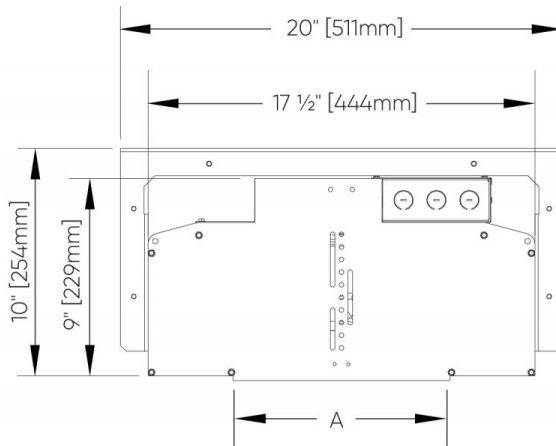

Rail-Lite™ - Dimensional Diagrams

Narrow Aperture

5W

Medium Aperture

6W

Wide Aperture

9W