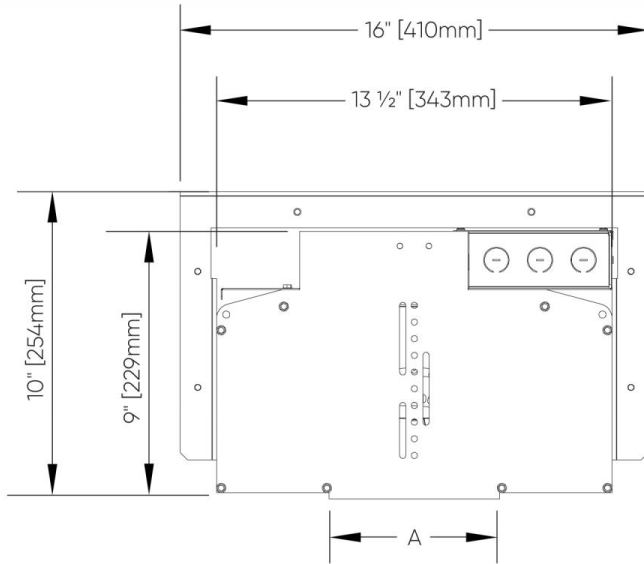

Rail-Lite™ - Dimensional Diagrams

Narrow Aperture

5W

Medium Aperture

6W

Wide Aperture

9W