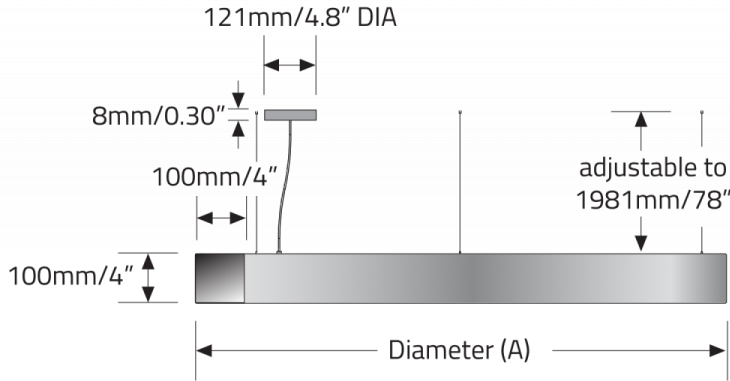

Ring™ - Dimensional Diagrams

Vertical, Integral Driver (SSI)

Hub, Integral Driver (SS2)

Direct: Not available with 3657mm/144" DIA or larger.

Direct/Indirect: Not available with 3657mm/144" DIA or larger.

RGBW / DMX canopy