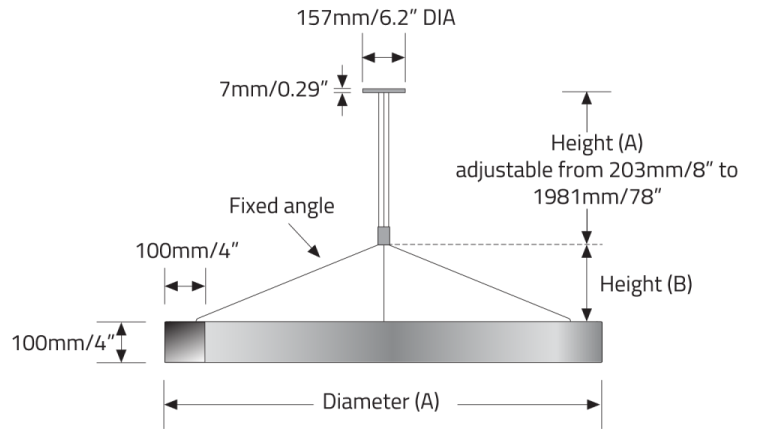

Ring™ - Dimensional Diagrams

Vertical, Integral Driver (SSI)

Hub, Integral Driver (SS2)

Direct: Not available with 3657mm/144" DIA or larger.

Direct/Indirect: Not available with 3657mm/144" DIA or larger.