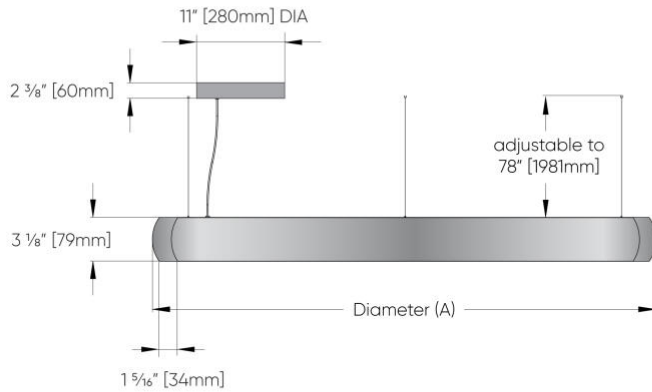

Midi Arc Ring™ - Dimensional Diagrams

SS1
Vertical - Remote Driver

SS2
Hub - Remote Driver

SS2
Hub - Remote Driver

SS4
Hub - Integral Driver

Midi Arc Ring™ - Dimensional Diagrams

ISOMETRIC VIEW - 3 Suspension Points
48" [1219mm]
60" [1524mm]

ISOMETRIC VIEW - 4 Suspension Points
72" [1829mm]
84" [2134mm]