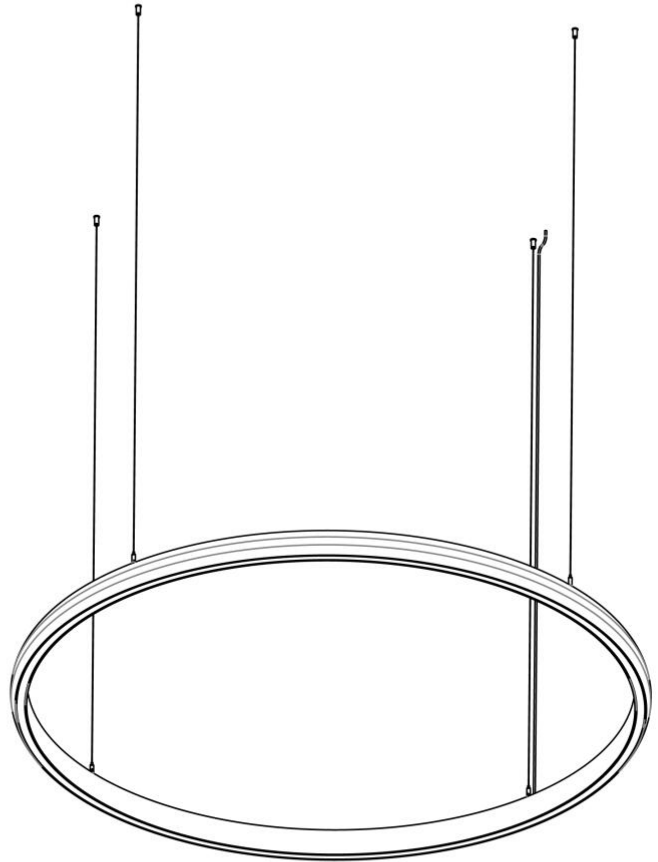

Midi Arc Ring™ - Dimensional Diagrams

SS1
Vertical - Remote Driver

SS2
Hub - Remote Driver

SS2
Hub - Remote Driver

SS4
Hub - Integral Driver

Midi Arc Ring™ - Dimensional Diagrams

ISOMETRIC VIEW - 3 Suspension Points
48" [1219mm]
60" [1524mm]

ISOMETRIC VIEW - 4 Suspension Points
72" [1829mm]
84" [2134mm]