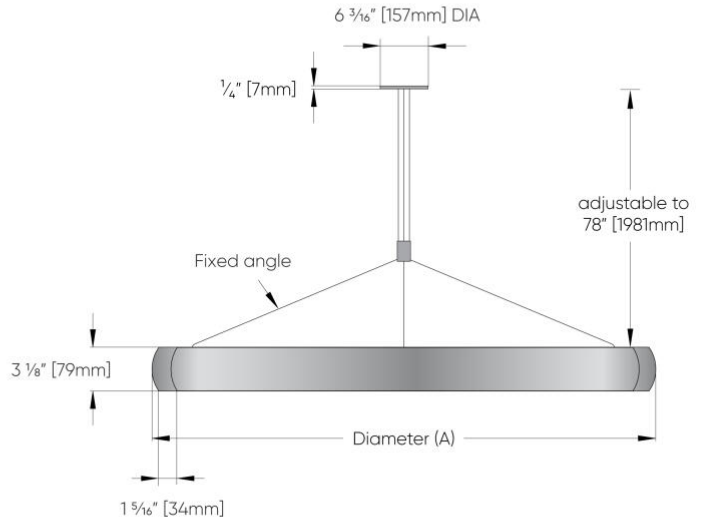

Midi Arc Ring™ - Dimensional Diagrams

SS1
Vertical - Remote Driver

SS2
Hub - Remote Driver

SS2
Hub - Remote Driver

SS4
Hub - Integral Driver

Midi Arc Ring™ - Dimensional Diagrams

ISOMETRIC VIEW - 3 Suspension Points
48" [1219mm]
60" [1524mm]

ISOMETRIC VIEW - 4 Suspension Points
72" [1829mm]
84" [2134mm]