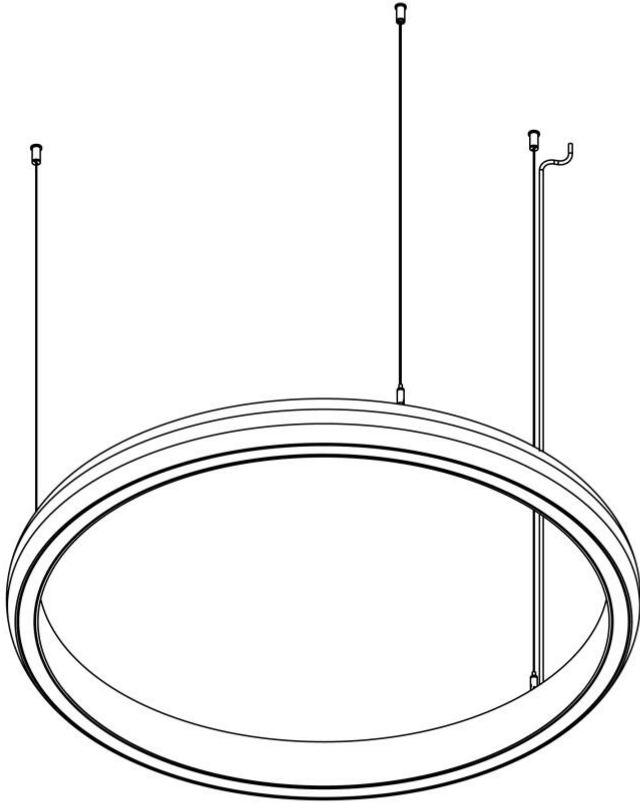

Midi Arc Ring™ - Dimensional Diagrams

SS1
Vertical - Remote Driver

SS2
Hub - Remote Driver

SS2
Hub - Remote Driver

SS4
Hub - Integral Driver

Midi Arc Ring™ - Dimensional Diagrams

ISOMETRIC VIEW - 3 Suspension Points
48" [1219mm]
60" [1524mm]

ISOMETRIC VIEW - 4 Suspension Points
72" [1829mm]
84" [2134mm]