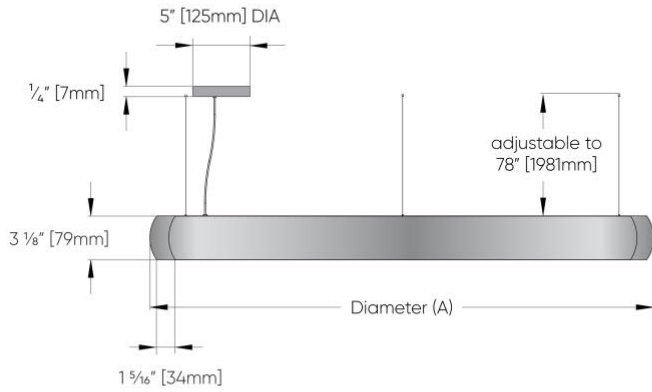

Midi Arc Ring™ - Dimensional Diagrams

SS1
Vertical - Remote Driver

SS2
Hub - Remote Driver

SS2
Hub - Remote Driver

SS4
Hub - Integral Driver

Midi Arc Ring™ - Dimensional Diagrams

ISOMETRIC VIEW - 3 Suspension Points
48" [1219mm]
60" [1524mm]

ISOMETRIC VIEW - 4 Suspension Points
72" [1829mm]
84" [2134mm]