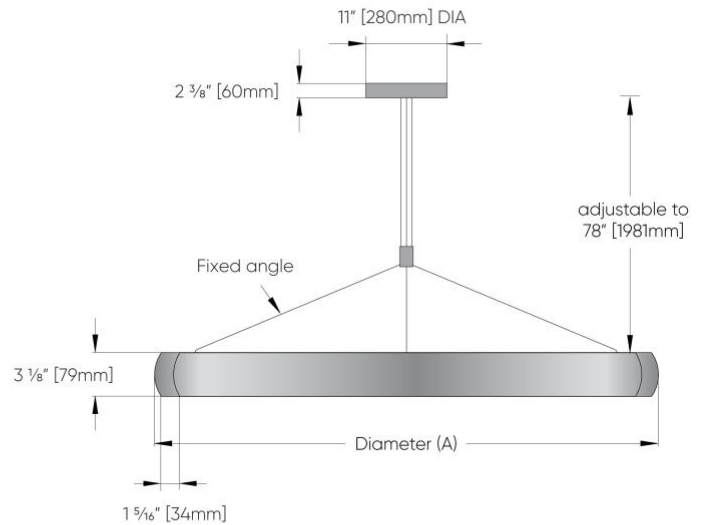

Midi Arc Ring™ - Dimensional Diagrams

SS1
Vertical - Remote Driver

SS2
Hub - Remote Driver

SS2
Hub - Remote Driver

SS4
Hub - Integral Driver

Midi Arc Ring™ - Dimensional Diagrams

ISOMETRIC VIEW - 3 Suspension Points
48" [1219mm]
60" [1524mm]

ISOMETRIC VIEW - 4 Suspension Points
72" [1829mm]
84" [2134mm]