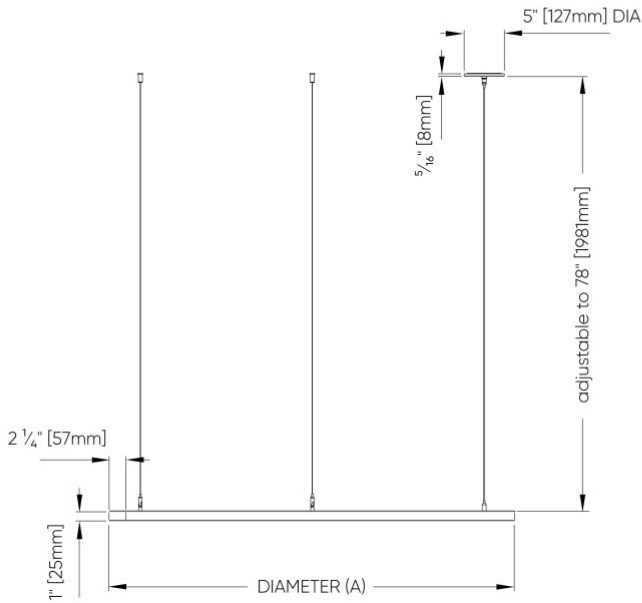

Micro Ring DE™ - Dimensional Diagrams

Power Over Suspension

SS6

Vertical - Remote Driver