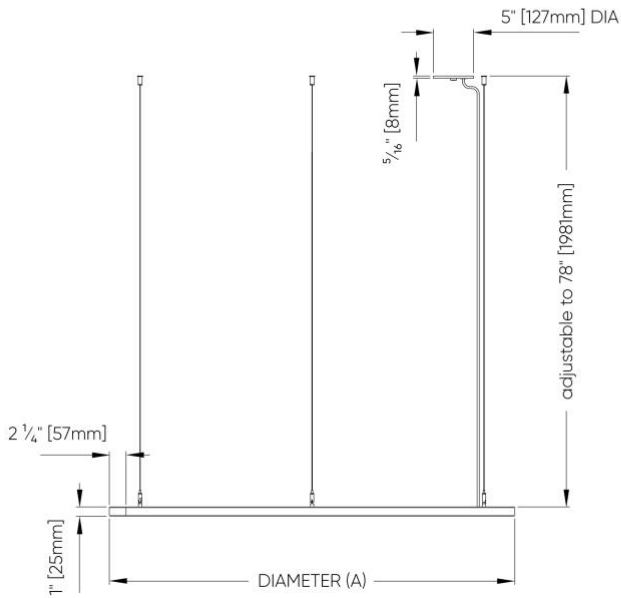

## Power Cable Suspension

**SS1**  
Vertical - Remote Driver

**SS3**  
Vertical - Integral Driver

**SS2**  
Hub - Remote Driver

**SS4**  
Vertical - Integral Driver

# Micro Ring DE™ - Dimensional Diagrams