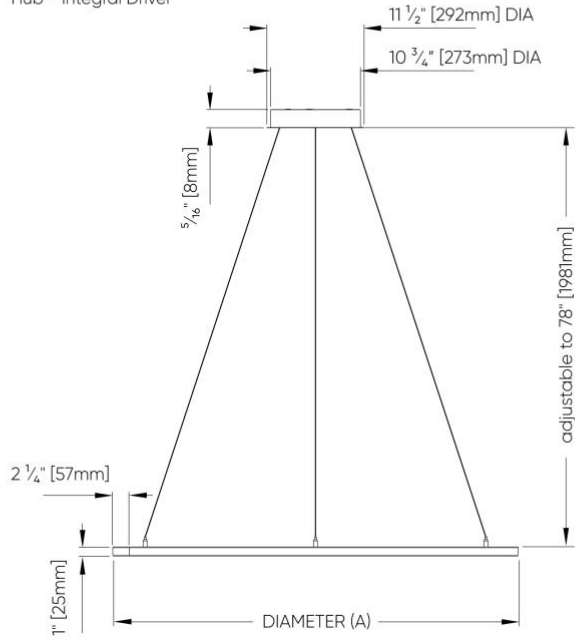

SS9

Hub - Integral Driver