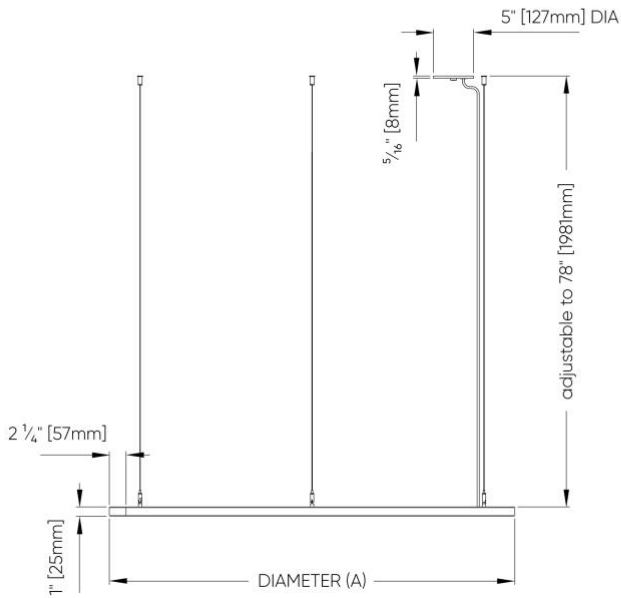

Power Cable Suspension

SS1
Vertical - Remote Driver

SS3
Vertical - Integral Driver

SS2
Hub - Remote Driver

SS4
Vertical - Integral Driver

Micro Ring DE™ - Dimensional Diagrams

Power Over Suspension

SS6