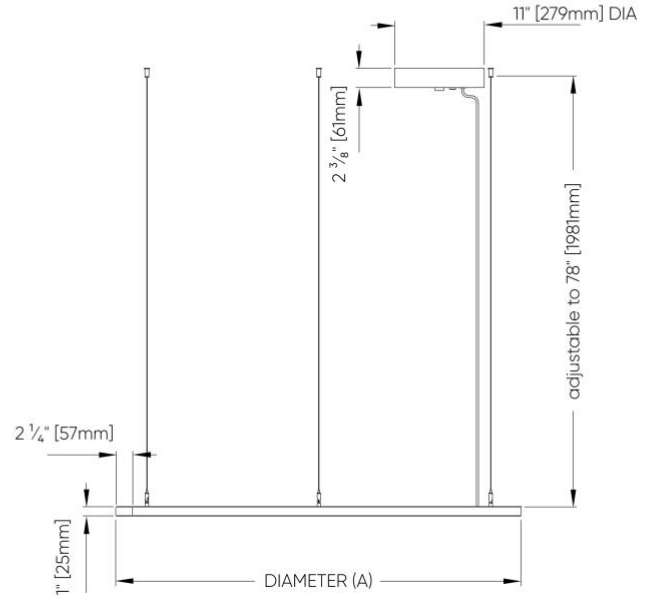

Power Cable Suspension

SS1
Vertical - Remote Driver

SS3
Vertical - Integral Driver

SS2
Hub - Remote Driver

SS4
Vertical - Integral Driver

Micro Ring DE™ - Dimensional Diagrams

Power Over Suspension

SS6