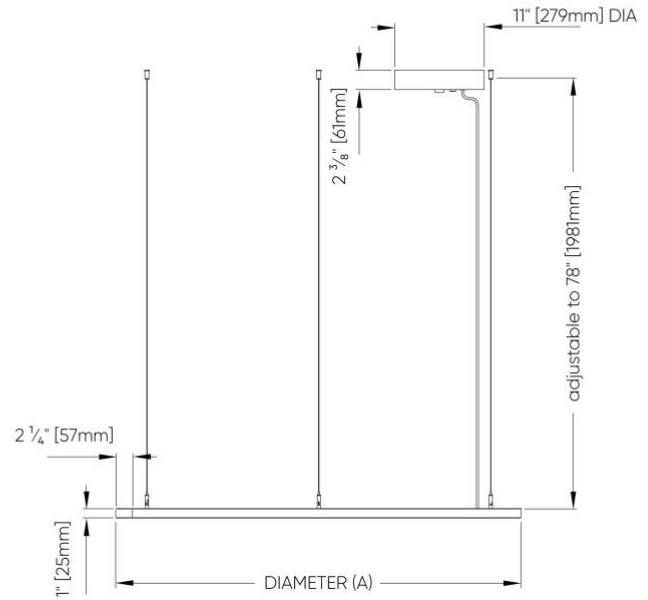

Power Cable Suspension

SS1
Vertical - Remote Driver

SS3
Vertical - Integral Driver

SS2
Hub - Remote Driver

SS4
Vertical - Integral Driver

Micro Ring DE™ - Dimensional Diagrams

Power Over Suspension

SS6