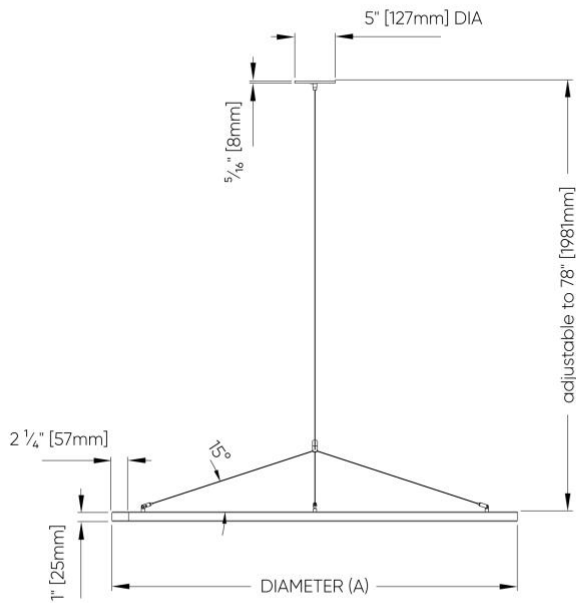

## Power Cable Suspension

**SS1**  
Vertical - Remote Driver

**SS3**  
Vertical - Integral Driver

**SS2**  
Hub - Remote Driver

**SS4**  
Vertical - Integral Driver

# Micro Ring DE™ - Dimensional Diagrams