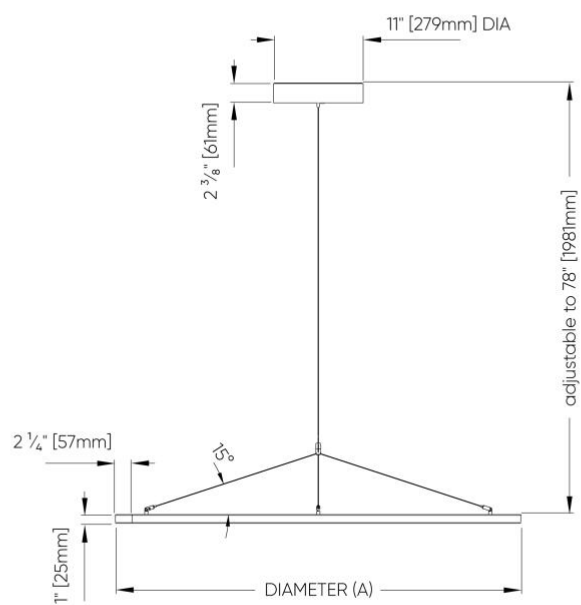

Power Cable Suspension

SS1
Vertical - Remote Driver

SS3
Vertical - Integral Driver

SS2
Hub - Remote Driver

SS4
Vertical - Integral Driver

Micro Ring DE™ - Dimensional Diagrams

Power Over Suspension

SS6

Vertical - Remote Driver

SS9

Hub - Integral Driver

SS7

Hub - Remote Driver