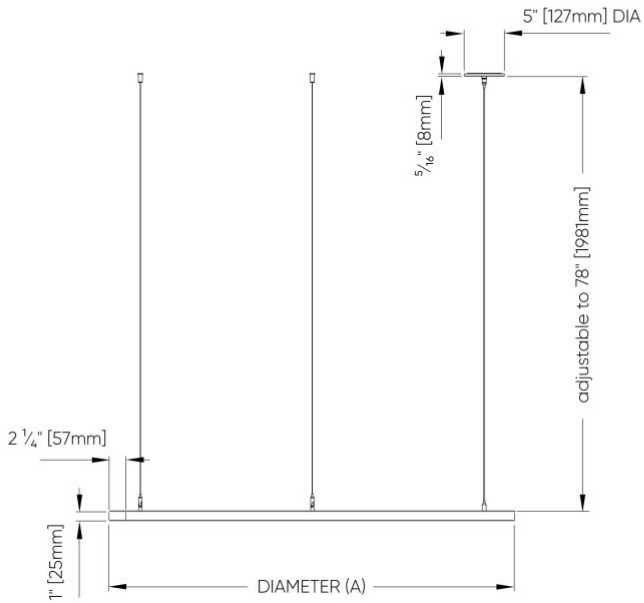

Power Cable Suspension

SS1
Vertical - Remote Driver

SS3
Vertical - Integral Driver

SS2
Hub - Remote Driver

SS4
Vertical - Integral Driver

Micro Ring DE™ - Dimensional Diagrams

Power Over Suspension

SS6

Vertical - Remote Driver

SS9

Hub - Integral Driver

SS7

Hub - Remote Driver