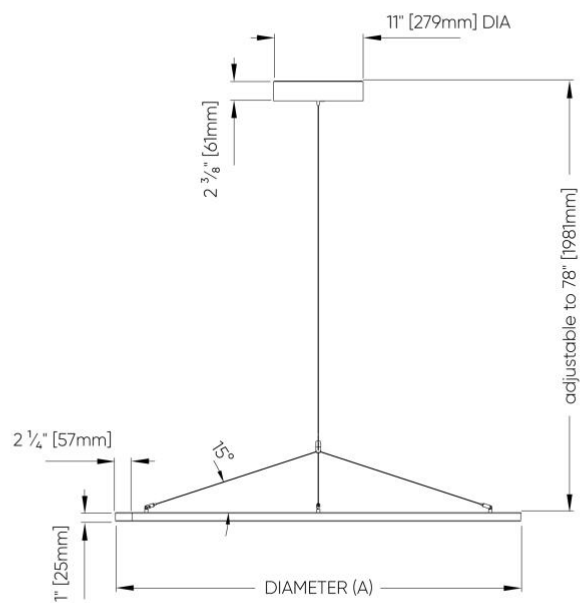

Power Cable Suspension

SS1
Vertical - Remote Driver

SS3
Vertical - Integral Driver

SS2
Hub - Remote Driver

SS4
Vertical - Integral Driver

Micro Ring DE™ - Dimensional Diagrams

Power Over Suspension

SS6

Vertical - Remote Driver

SS9

Hub - Integral Driver

SS7

Hub - Remote Driver