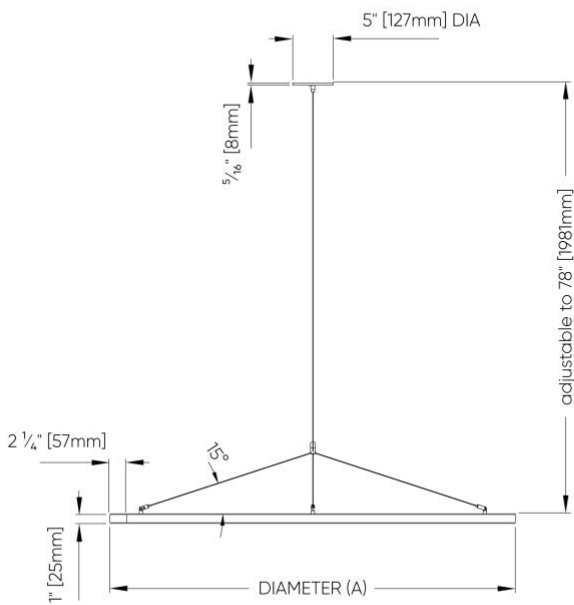

Power Cable Suspension

SS1
Vertical - Remote Driver

SS3
Vertical - Integral Driver

SS2
Hub - Remote Driver

SS4
Vertical - Integral Driver

Micro Ring DE™ - Dimensional Diagrams

Power Over Suspension

SS6

Vertical - Remote Driver

SS9

Hub - Integral Driver

SS7

Hub - Remote Driver