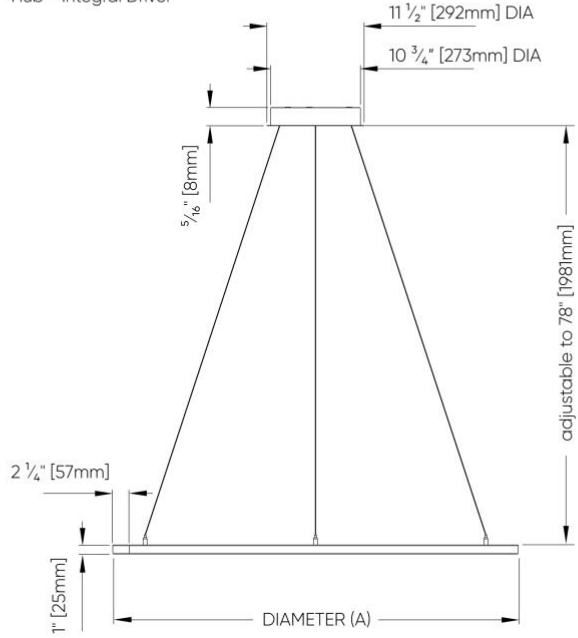

SS9

Hub - Integral Driver