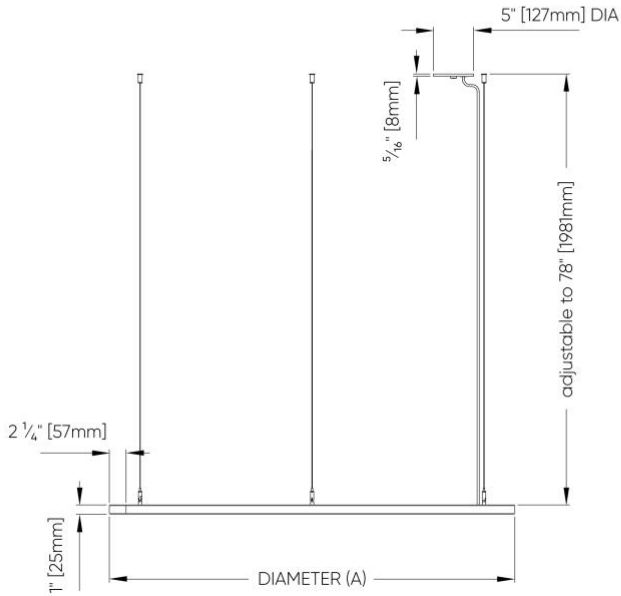

Power Cable Suspension

SS1
Vertical - Remote Driver

SS3
Vertical - Integral Driver

SS2
Hub - Remote Driver

SS4
Vertical - Integral Driver

Micro Ring DE™ - Dimensional Diagrams

Power Over Suspension

SS6