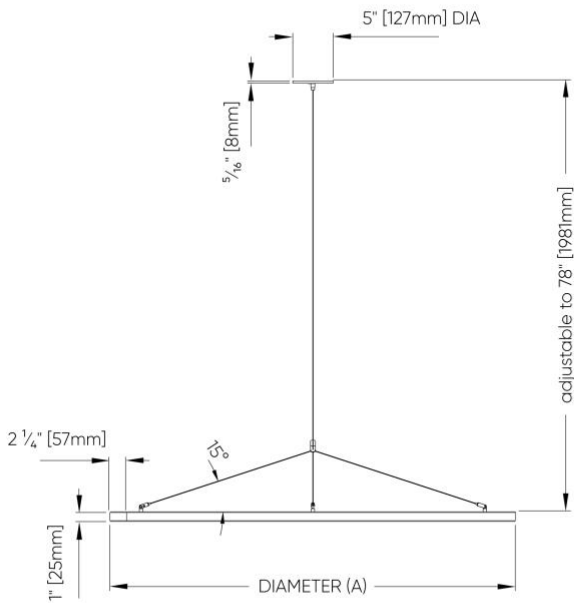

Power Cable Suspension

SS1
Vertical - Remote Driver

SS3
Vertical - Integral Driver

SS2
Hub - Remote Driver

SS4
Vertical - Integral Driver

Micro Ring DE™ - Dimensional Diagrams

Power Over Suspension

SS6

Vertical - Remote Driver

SS9

Hub - Integral Driver

SS7

Hub - Remote Driver