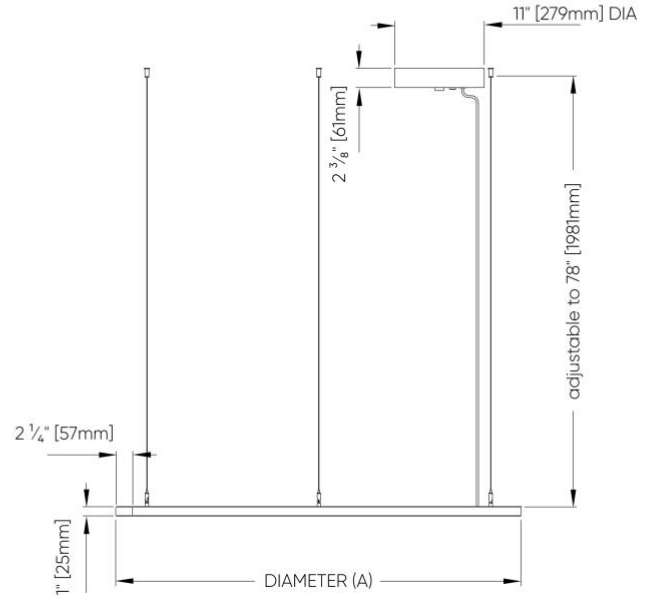

## Power Cable Suspension

**SS1**  
Vertical - Remote Driver

**SS3**  
Vertical - Integral Driver

**SS2**  
Hub - Remote Driver

**SS4**  
Vertical - Integral Driver

# Micro Ring DE™ - Dimensional Diagrams