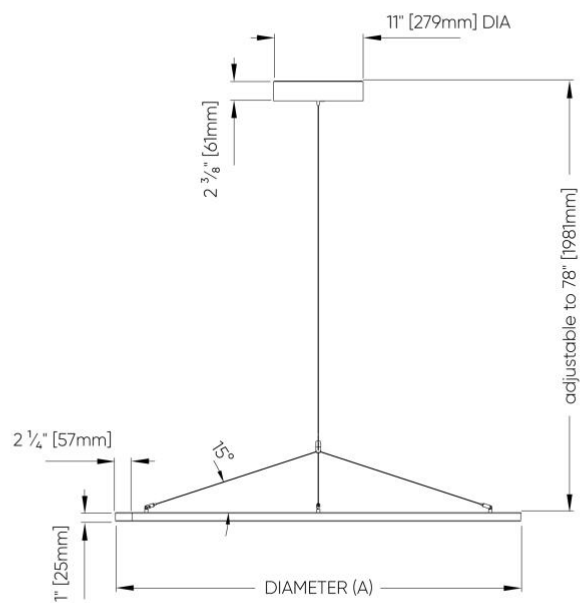

## Power Cable Suspension

**SS1**  
Vertical - Remote Driver

**SS3**  
Vertical - Integral Driver

**SS2**  
Hub - Remote Driver

**SS4**  
Vertical - Integral Driver

# Micro Ring DE™ - Dimensional Diagrams