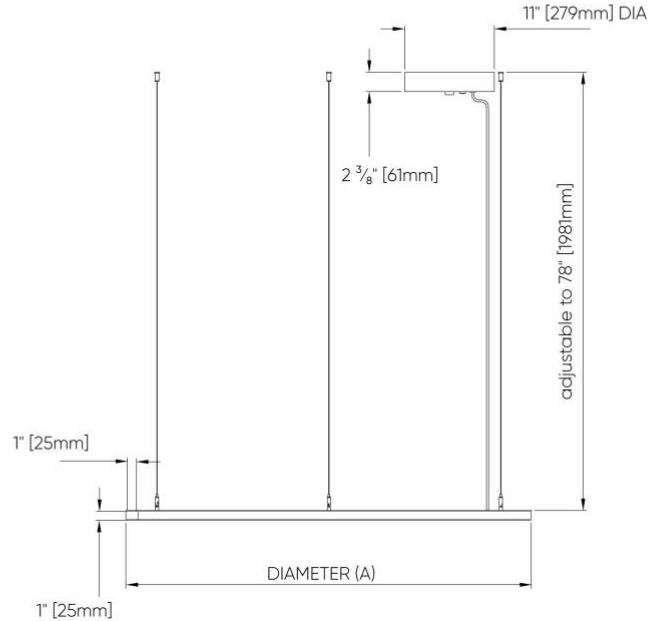

Micro Ring SE™ - Dimensional Diagrams

Power Cable Suspension

SS1

Vertical - Remote Driver

SS3

Vertical - Integral Driver

SS2

Hub - Remote Driver

SS4

Vertical - Integral Driver