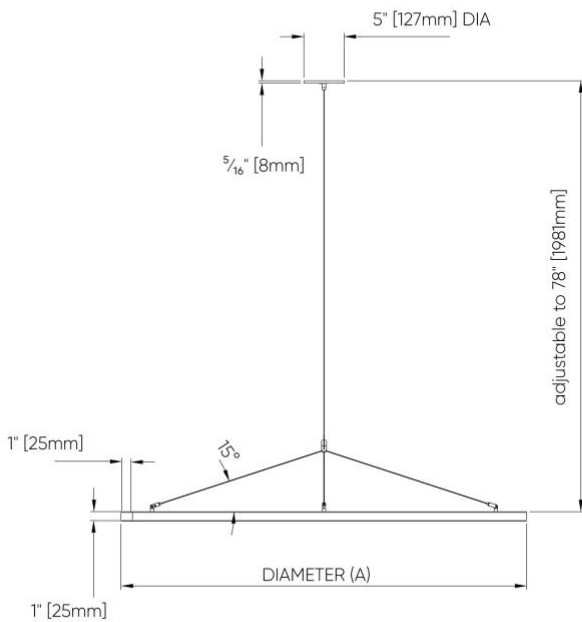

Micro Ring SE™ - Dimensional Diagrams

Power Cable Suspension

SS1

Vertical - Remote Driver

SS3

Vertical - Integral Driver

SS2

Hub - Remote Driver

SS4

Vertical - Integral Driver