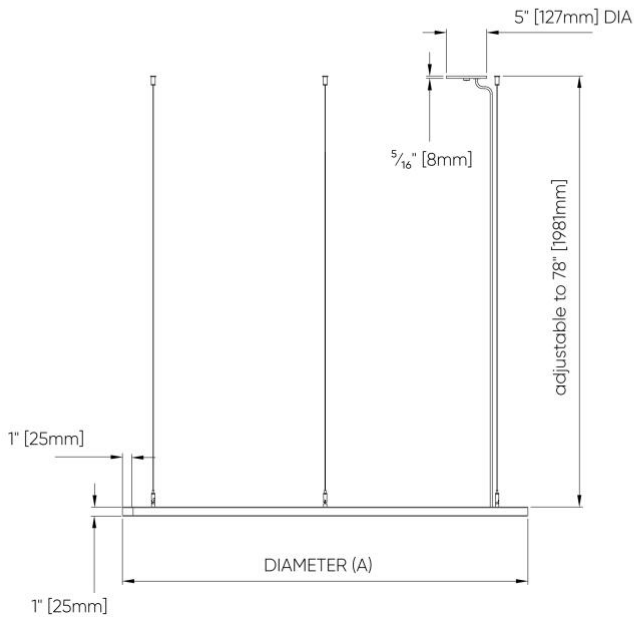

Micro Ring SE™ - Dimensional Diagrams

Power Cable Suspension

SS1

Vertical - Remote Driver

SS3

Vertical - Integral Driver

SS2

Hub - Remote Driver

SS4

Vertical - Integral Driver