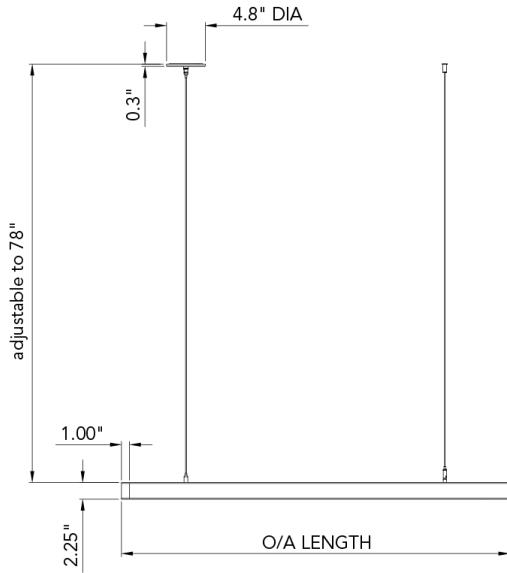

Power Over Suspension

SS6

Vertical - Remote Driver