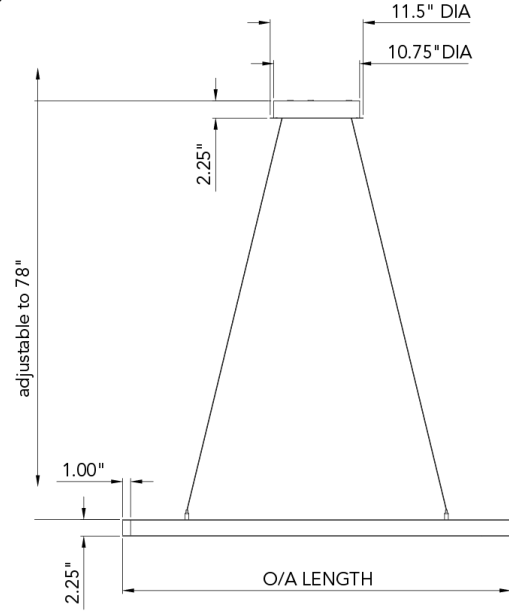

SS9

Hub - Integral Driver