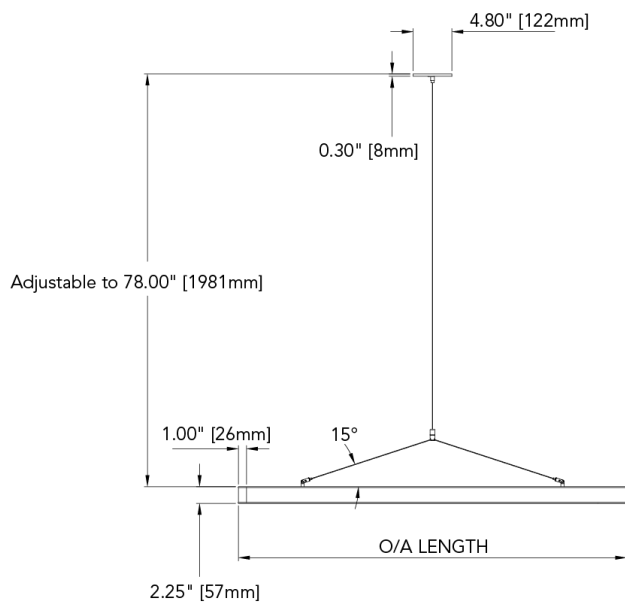

Power Cable Suspension

SS1

Vertical - Remote Driver

SS2

Hub - Remote Driver

SS3

Vertical - Integral Driver

Power Over Suspension