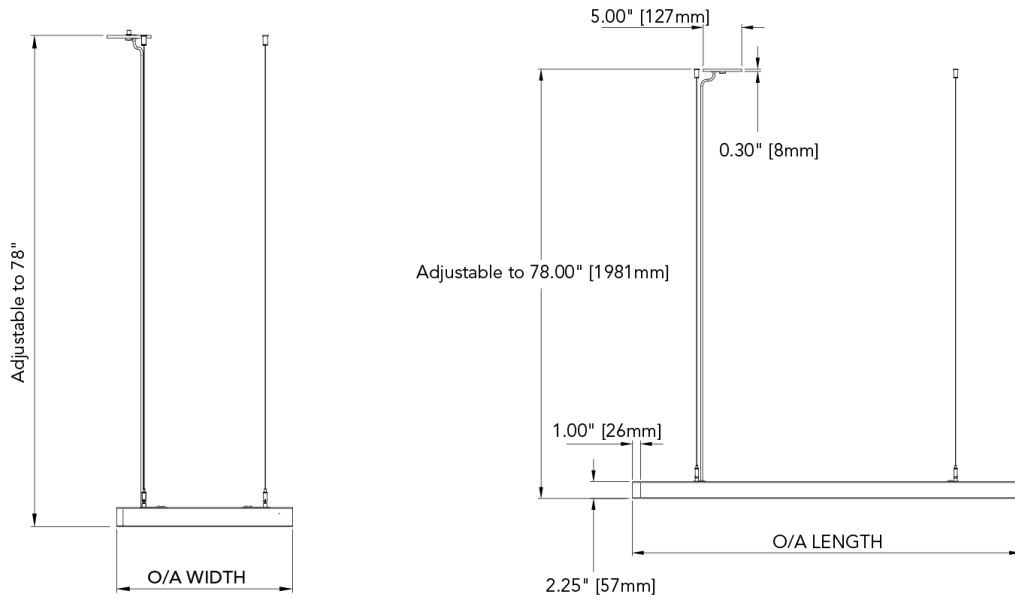

Power Cable Suspension

SS1

Vertical - Remote Driver

SS2

Hub - Remote Driver

SS3

Vertical - Integral Driver

Power Over Suspension