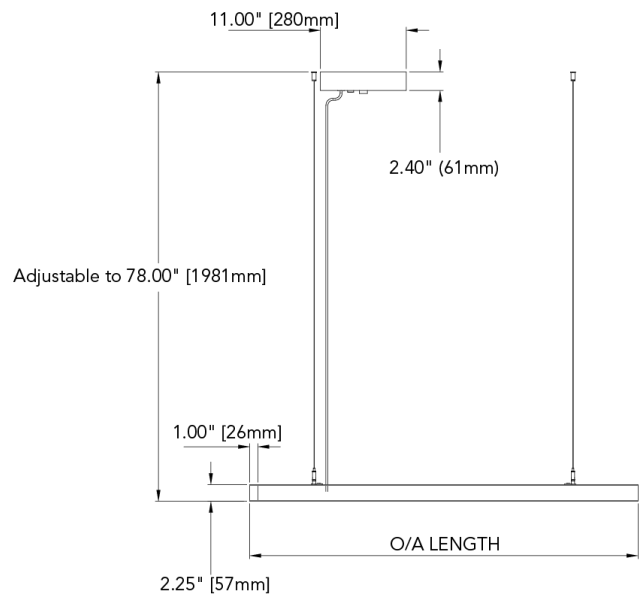

Power Cable Suspension

SS1

Vertical - Remote Driver

SS2

Hub - Remote Driver

SS3

Vertical - Integral Driver

Power Over Suspension