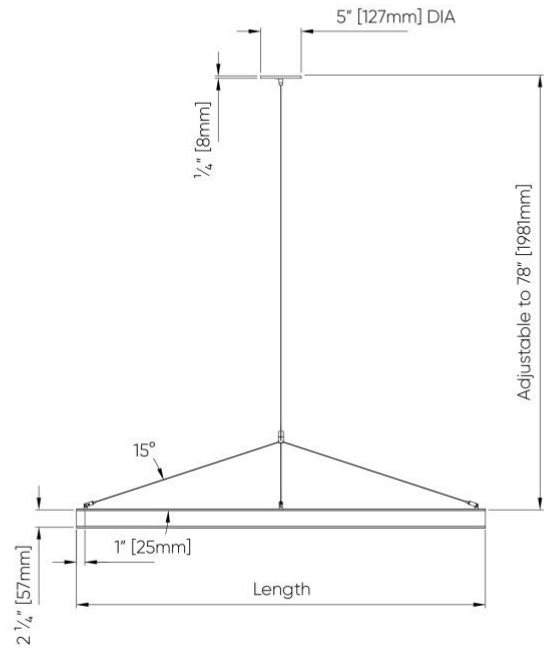

SS2

Hub - Remote Driver