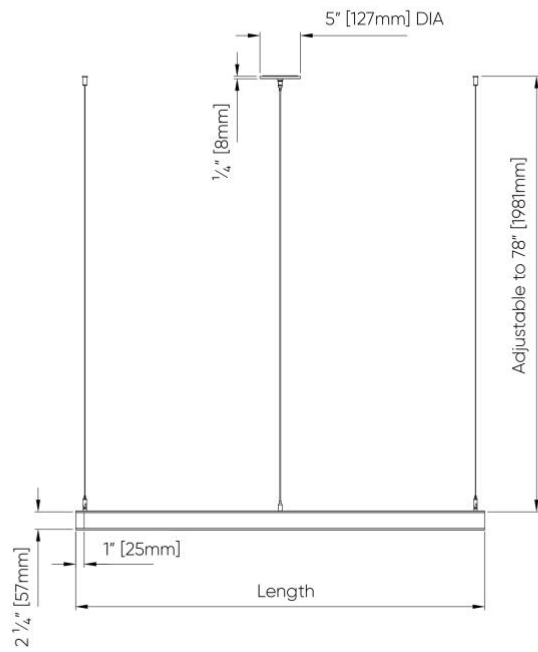

Micro Triangle II™ - Dimensional Diagrams

SS6

Vertical - Remote Driver