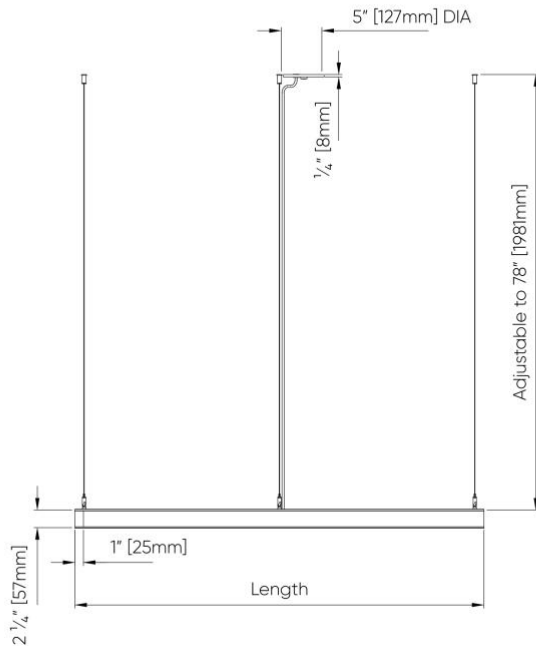

Micro Triangle II™ - Dimensional Diagrams

SS1

Vertical - Remote Driver

SS2

Hub - Remote Driver

SS3

Vertical - Integral Driver

SS4

Hub - Integral Driver

Micro Triangle II™ - Dimensional Diagrams

SS6

Vertical - Remote Driver

Power Over Suspension