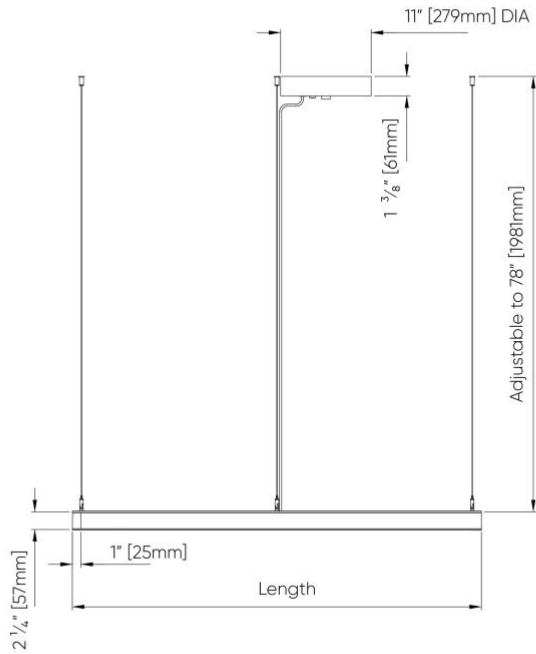

SS3

Vertical - Integral Driver