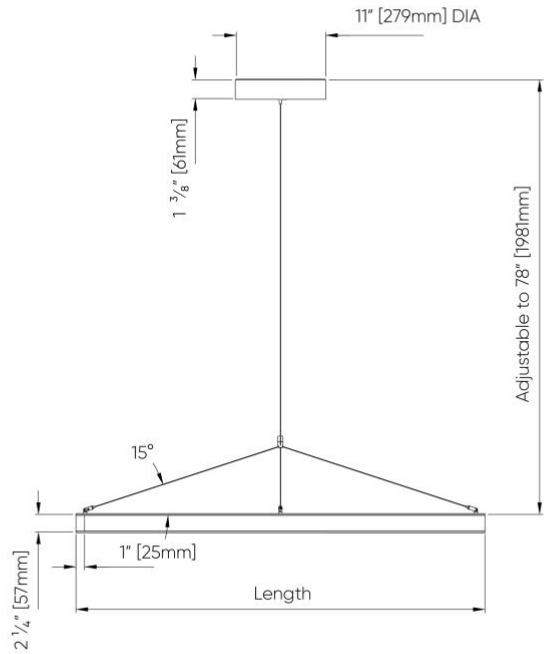

SS4

Hub - Integral Driver