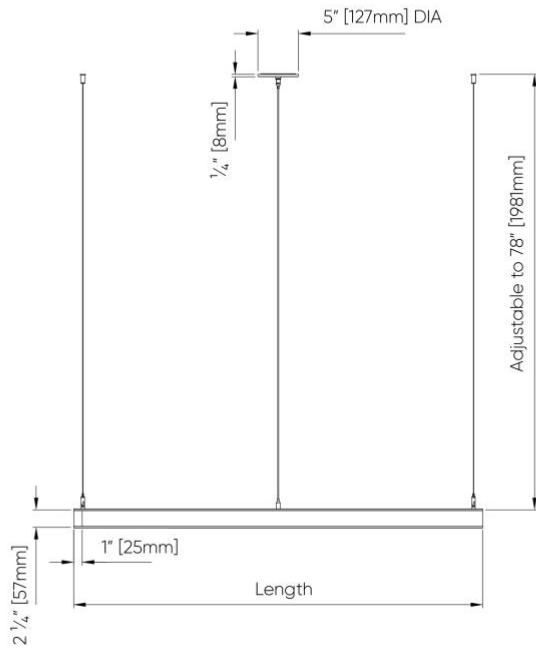

Micro Triangle II™ - Dimensional Diagrams

SS1

Vertical - Remote Driver

SS2

Hub - Remote Driver

SS3

Vertical - Integral Driver

SS4

Hub - Integral Driver

Micro Triangle II™ - Dimensional Diagrams

SS6

Vertical - Remote Driver

Power Over Suspension