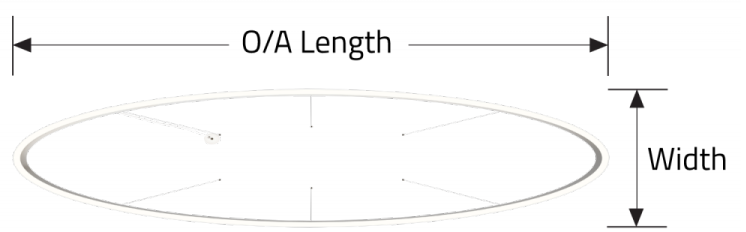

Micro Ellipse II™ - Dimensional Diagrams

O/A Length X Width:

914mm/36" X 406mm/16"

1219mm/48" X 483mm/19"

1524mm/60" X 559mm/22"

1829mm/72" X 635mm/25"