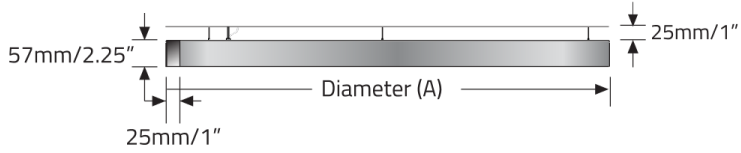

Micro Ellipse II™ - Dimensional Diagrams

O/A Length X Width:

914mm/36" X 406mm/16"

1219mm/48" X 483mm/19"

1524mm/60" X 559mm/22"

1829mm/72" X 635mm/25"