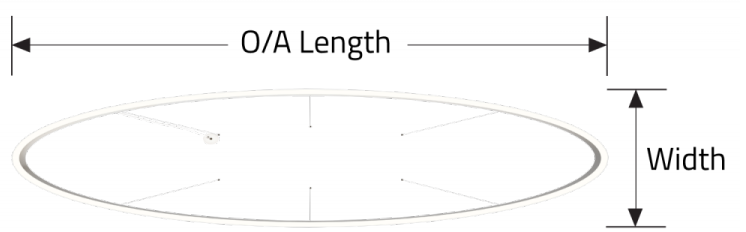

Micro Ellipse II™ - Dimensional Diagrams

O/A Length X Width:

914mm/36" X 406mm/16"

1219mm/48" X 483mm/19"

1524mm/60" X 559mm/22"

1829mm/72" X 635mm/25"