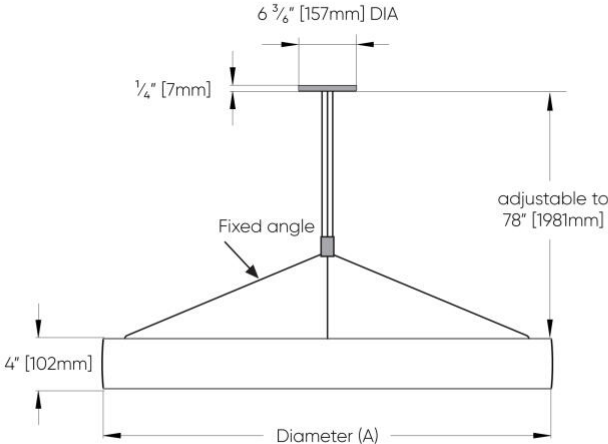

Cerchio II™ - Dimensional Diagrams

SS1
Vertical - Remote Driver

SS3
Vertical - Integral Driver

SS2
Hub - Remote Driver

SS4
Hub - Integral Driver

Code	Diameter (A)
CERP1P02	2' [610mm]
CERP1P03	3' [914mm]
CERP1P04	4' [1219mm]
CERP1P05	5' [1524mm]
CERP1P06	6' [1829mm]
CERP1P07	7' [2134mm]

Cerchio II™ - Dimensional Diagrams

Code	Diameter (A)
CERP1P02	2' [610mm]
CERP1P03	3' [914mm]
CERP1P04	4' [1219mm]
CERP1P05	5' [1524mm]
CERP1P06	6' [1829mm]
CERP1P07	7' [2134mm]