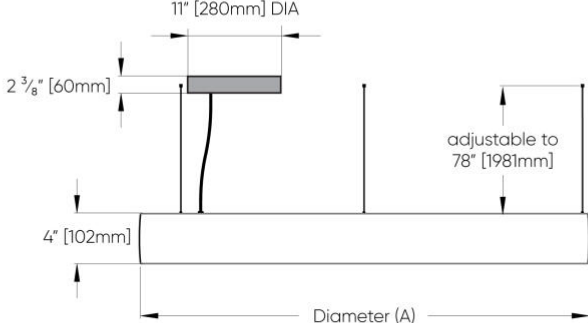

Cerchio II™ - Dimensional Diagrams

SS1
Vertical - Remote Driver

SS3
Vertical - Integral Driver

SS2
Hub - Remote Driver

SS4
Hub - Integral Driver

Code	Diameter (A)
CERP1P02	2' [610mm]
CERP1P03	3' [914mm]
CERP1P04	4' [1219mm]
CERP1P05	5' [1524mm]
CERP1P06	6' [1829mm]
CERP1P07	7' [2134mm]

Cerchio II™ - Dimensional Diagrams

Code	Diameter (A)
CERP1P02	2' [610mm]
CERP1P03	3' [914mm]
CERP1P04	4' [1219mm]
CERP1P05	5' [1524mm]
CERP1P06	6' [1829mm]
CERP1P07	7' [2134mm]