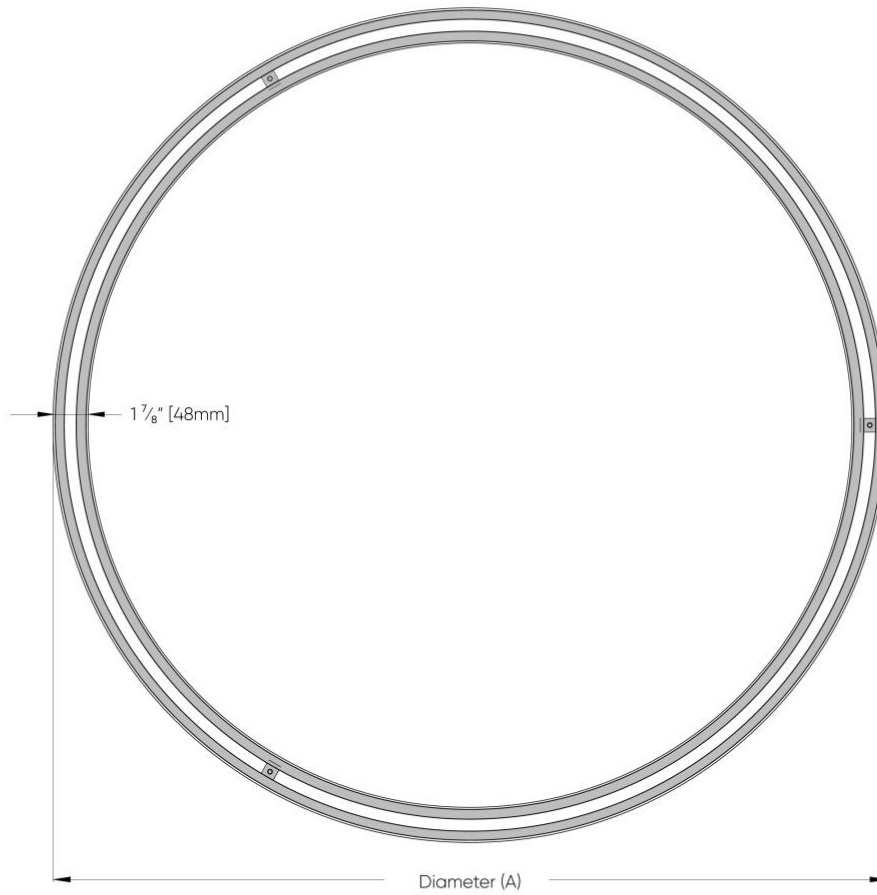

Cerchio II™ - Dimensional Diagrams

SS1
Vertical - Remote Driver

SS3
Vertical - Integral Driver

SS2
Hub - Remote Driver

SS4
Hub - Integral Driver

Code	Diameter (A)
CERP1P02	2' [610mm]
CERP1P03	3' [914mm]
CERP1P04	4' [1219mm]
CERP1P05	5' [1524mm]
CERP1P06	6' [1829mm]
CERP1P07	7' [2134mm]

Cerchio II™ - Dimensional Diagrams

Code	Diameter (A)
CERP1P02	2' [610mm]
CERP1P03	3' [914mm]
CERP1P04	4' [1219mm]
CERP1P05	5' [1524mm]
CERP1P06	6' [1829mm]
CERP1P07	7' [2134mm]