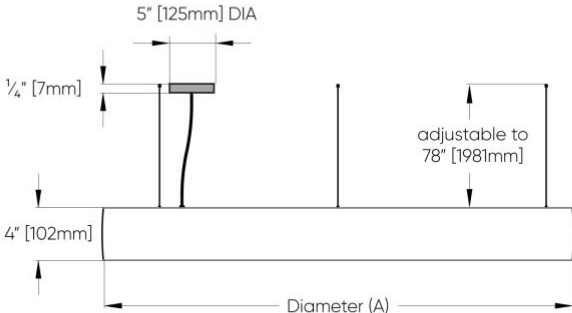

Cerchio II™ - Dimensional Diagrams

SS1
Vertical - Remote Driver

SS3
Vertical - Integral Driver

SS2
Hub - Remote Driver

SS4
Hub - Integral Driver

Code	Diameter (A)
CERP1P02	2' [610mm]
CERP1P03	3' [914mm]
CERP1P04	4' [1219mm]
CERP1P05	5' [1524mm]
CERP1P06	6' [1829mm]
CERP1P07	7' [2134mm]

Cerchio II™ - Dimensional Diagrams

Code	Diameter (A)
CERP1P02	2' [610mm]
CERP1P03	3' [914mm]
CERP1P04	4' [1219mm]
CERP1P05	5' [1524mm]
CERP1P06	6' [1829mm]
CERP1P07	7' [2134mm]