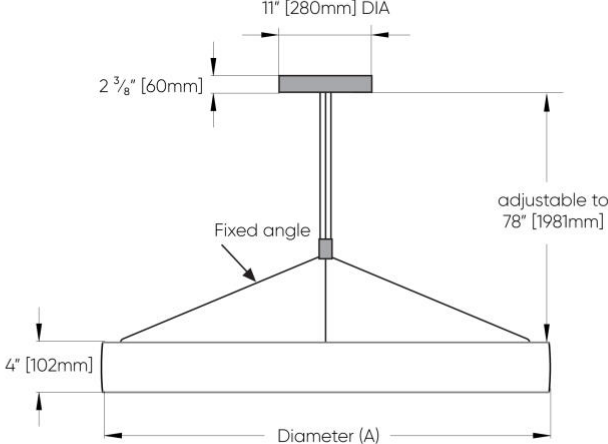

Cerchio II™ - Dimensional Diagrams

SS1
Vertical - Remote Driver

SS3
Vertical - Integral Driver

SS2
Hub - Remote Driver

SS4
Hub - Integral Driver

Code	Diameter (A)
CERP1P02	2' [610mm]
CERP1P03	3' [914mm]
CERP1P04	4' [1219mm]
CERP1P05	5' [1524mm]
CERP1P06	6' [1829mm]
CERP1P07	7' [2134mm]

Cerchio II™ - Dimensional Diagrams

Code	Diameter (A)
CERP1P02	2' [610mm]
CERP1P03	3' [914mm]
CERP1P04	4' [1219mm]
CERP1P05	5' [1524mm]
CERP1P06	6' [1829mm]
CERP1P07	7' [2134mm]