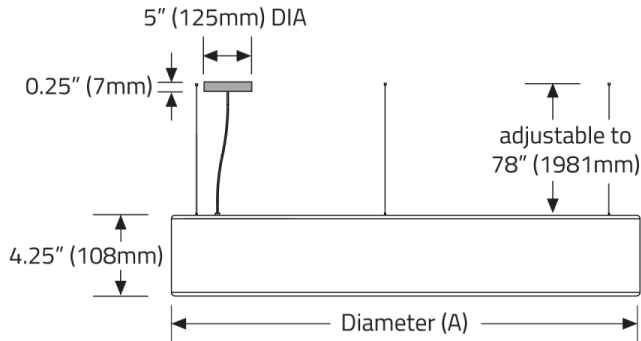

Polo™ - Dimensional Diagrams

SS1 VERTICAL, REMOTE DRIVER

SS3 VERTICAL - INTEGRAL DRIVER

- Canopy size:** 11" (280MM) DIA:
 PLPD1P02 (LFA050,LFA065,LFA100,LFA130)
 PLPD1P03 (LFA050,LFA065,LFA100,LFA130)
 PLPD1P04 (LFA050,LFA065)
 PLPD1P05 (LFA050,LFA065)
 13.4" (340MM) DIA:
 PLPD1P04 (LFA100,LFA130)
 15.4" (391MM) DIA:
 PLPD1P05 (LFA100,LFA130)

SS2 HUB - REMOTE DRIVER

SS4 HUB - INTEGRAL DRIVER

- Canopy size:** 11" (280MM) DIA:
 PLPD1P02 (LFA050,LFA065,LFA100,LFA130)
 PLPD1P03 (LFA050,LFA065,LFA100,LFA130)
 PLPD1P04 (LFA050,LFA065)
 PLPD1P05 (LFA050,LFA065)
 13.4" (340MM) DIA:
 PLPD1P04 (LFA100,LFA130)
 15.4" (391MM) DIA:
 PLPD1P05 (LFA100,LFA130)

Polo™ - Dimensional Diagrams

ISOMETRIC VIEW

| CODE | DIAMETER (A) | DIAMETER (B) | WIDTH |
|----------|----------------|---------------|--------------|
| PLPD1P02 | 24.5" (622mm) | 15.5" (394mm) | 4.5" (114mm) |
| PLPD1P03 | 36.6" (930mm) | 26.9" (683mm) | 5" (127mm) |
| PLPD1P04 | 48.7" (1237mm) | 38.7" (983mm) | 5" (127mm) |
| PLPD1P05 | 61.3" (1556mm) | 51" (1295mm) | 5" (127mm) |