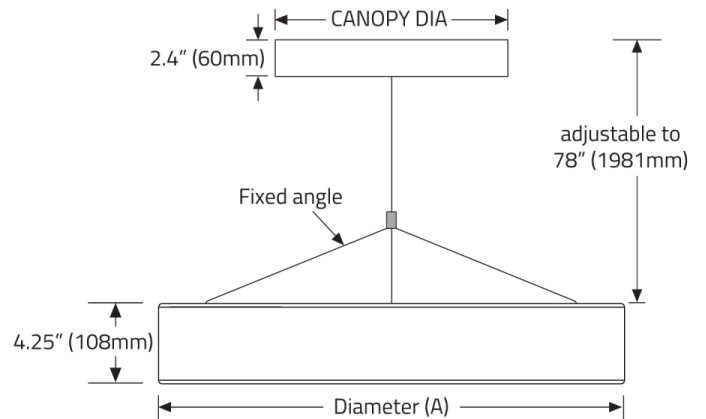

Polo™ - Dimensional Diagrams

SS1 VERTICAL, REMOTE DRIVER

SS3 VERTICAL - INTEGRAL DRIVER

- Canopy size:** 11" (280MM) DIA:
 PLPD1P02 (LFA050,LFA065,LFA100,LFA130)
 PLPD1P03 (LFA050,LFA065,LFA100,LFA130)
 PLPD1P04 (LFA050,LFA065)
 PLPD1P05 (LFA050,LFA065)
 13.4" (340MM) DIA:
 PLPD1P04 (LFA100,LFA130)
 15.4" (391MM) DIA:
 PLPD1P05 (LFA100,LFA130)

SS2 HUB - REMOTE DRIVER

SS4 HUB - INTEGRAL DRIVER

- Canopy size:** 11" (280MM) DIA:
 PLPD1P02 (LFA050,LFA065,LFA100,LFA130)
 PLPD1P03 (LFA050,LFA065,LFA100,LFA130)
 PLPD1P04 (LFA050,LFA065)
 PLPD1P05 (LFA050,LFA065)
 13.4" (340MM) DIA:
 PLPD1P04 (LFA100,LFA130)
 15.4" (391MM) DIA:
 PLPD1P05 (LFA100,LFA130)

Polo™ - Dimensional Diagrams

ISOMETRIC VIEW

CODE	DIAMETER (A)	DIAMETER (B)	WIDTH
PLPD1P02	24.5" (622mm)	15.5" (394mm)	4.5" (114mm)
PLPD1P03	36.6" (930mm)	26.9" (683mm)	5" (127mm)
PLPD1P04	48.7" (1237mm)	38.7" (983mm)	5" (127mm)
PLPD1P05	61.3" (1556mm)	51" (1295mm)	5" (127mm)