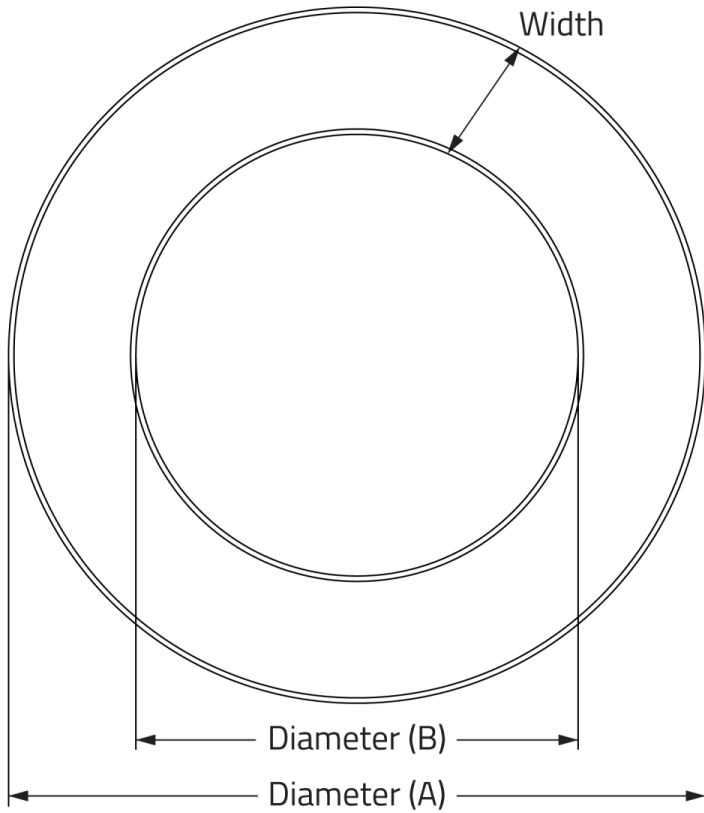

Polo™ - Dimensional Diagrams

SS1 VERTICAL, REMOTE DRIVER

SS3 VERTICAL - INTEGRAL DRIVER

- Canopy size:** 11" (280MM) DIA:
 PLPD1P02 (LFA050,LFA065,LFA100,LFA130)
 PLPD1P03 (LFA050,LFA065,LFA100,LFA130)
 PLPD1P04 (LFA050,LFA065)
 PLPD1P05 (LFA050,LFA065)
 13.4" (340MM) DIA:
 PLPD1P04 (LFA100,LFA130)
 15.4" (391MM) DIA:
 PLPD1P05 (LFA100,LFA130)

SS2 HUB - REMOTE DRIVER

SS4 HUB - INTEGRAL DRIVER

- Canopy size:** 11" (280MM) DIA:
 PLPD1P02 (LFA050,LFA065,LFA100,LFA130)
 PLPD1P03 (LFA050,LFA065,LFA100,LFA130)
 PLPD1P04 (LFA050,LFA065)
 PLPD1P05 (LFA050,LFA065)
 13.4" (340MM) DIA:
 PLPD1P04 (LFA100,LFA130)
 15.4" (391MM) DIA:
 PLPD1P05 (LFA100,LFA130)

Polo™ - Dimensional Diagrams

ISOMETRIC VIEW

CODE	DIAMETER (A)	DIAMETER (B)	WIDTH
PLPD1P02	24.5" (622mm)	15.5" (394mm)	4.5" (114mm)
PLPD1P03	36.6" (930mm)	26.9" (683mm)	5" (127mm)
PLPD1P04	48.7" (1237mm)	38.7" (983mm)	5" (127mm)
PLPD1P05	61.3" (1556mm)	51" (1295mm)	5" (127mm)