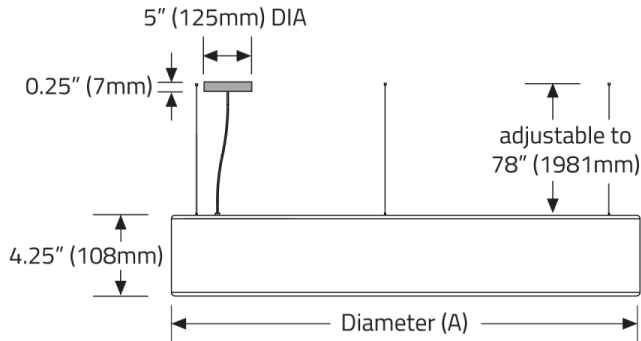

Polo™ - Dimensional Diagrams

SS1 VERTICAL, REMOTE DRIVER

SS3 VERTICAL - INTEGRAL DRIVER

- Canopy size:** 11" (280MM) DIA:
 PLPD1P02 (LFA050,LFA065,LFA100,LFA130)
 PLPD1P03 (LFA050,LFA065,LFA100,LFA130)
 PLPD1P04 (LFA050,LFA065)
 PLPD1P05 (LFA050,LFA065)
 13.4" (340MM) DIA:
 PLPD1P04 (LFA100,LFA130)
 15.4" (391MM) DIA:
 PLPD1P05 (LFA100,LFA130)

SS2 HUB - REMOTE DRIVER

SS4 HUB - INTEGRAL DRIVER

- Canopy size:** 11" (280MM) DIA:
 PLPD1P02 (LFA050,LFA065,LFA100,LFA130)
 PLPD1P03 (LFA050,LFA065,LFA100,LFA130)
 PLPD1P04 (LFA050,LFA065)
 PLPD1P05 (LFA050,LFA065)
 13.4" (340MM) DIA:
 PLPD1P04 (LFA100,LFA130)
 15.4" (391MM) DIA:
 PLPD1P05 (LFA100,LFA130)

Polo™ - Dimensional Diagrams

ISOMETRIC VIEW

CODE	DIAMETER (A)	DIAMETER (B)	WIDTH
PLPD1P02	24.5" (622mm)	15.5" (394mm)	4.5" (114mm)
PLPD1P03	36.6" (930mm)	26.9" (683mm)	5" (127mm)
PLPD1P04	48.7" (1237mm)	38.7" (983mm)	5" (127mm)
PLPD1P05	61.3" (1556mm)	51" (1295mm)	5" (127mm)