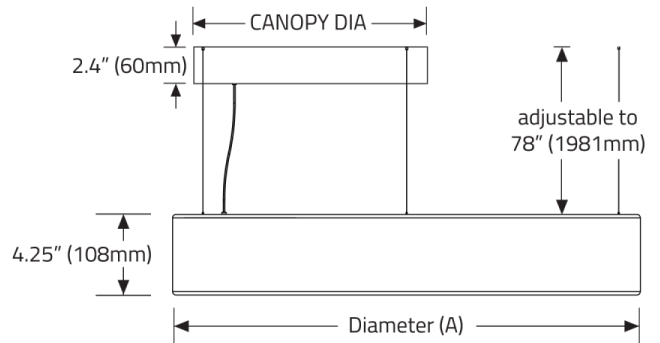

Polo™ - Dimensional Diagrams

SS1 VERTICAL, REMOTE DRIVER

SS3 VERTICAL - INTEGRAL DRIVER

- Canopy size:** 11" (280MM) DIA:
 PLPD1P02 (LFA050,LFA065,LFA100,LFA130)
 PLPD1P03 (LFA050,LFA065,LFA100,LFA130)
 PLPD1P04 (LFA050,LFA065)
 PLPD1P05 (LFA050,LFA065)
 13.4" (340MM) DIA:
 PLPD1P04 (LFA100,LFA130)
 15.4" (391MM) DIA:
 PLPD1P05 (LFA100,LFA130)

SS2 HUB - REMOTE DRIVER

SS4 HUB - INTEGRAL DRIVER

- Canopy size:** 11" (280MM) DIA:
 PLPD1P02 (LFA050,LFA065,LFA100,LFA130)
 PLPD1P03 (LFA050,LFA065,LFA100,LFA130)
 PLPD1P04 (LFA050,LFA065)
 PLPD1P05 (LFA050,LFA065)
 13.4" (340MM) DIA:
 PLPD1P04 (LFA100,LFA130)
 15.4" (391MM) DIA:
 PLPD1P05 (LFA100,LFA130)

Polo™ - Dimensional Diagrams

ISOMETRIC VIEW

| CODE | DIAMETER (A) | DIAMETER (B) | WIDTH |
|----------|----------------|---------------|--------------|
| PLPD1P02 | 24.5" (622mm) | 15.5" (394mm) | 4.5" (114mm) |
| PLPD1P03 | 36.6" (930mm) | 26.9" (683mm) | 5" (127mm) |
| PLPD1P04 | 48.7" (1237mm) | 38.7" (983mm) | 5" (127mm) |
| PLPD1P05 | 61.3" (1556mm) | 51" (1295mm) | 5" (127mm) |