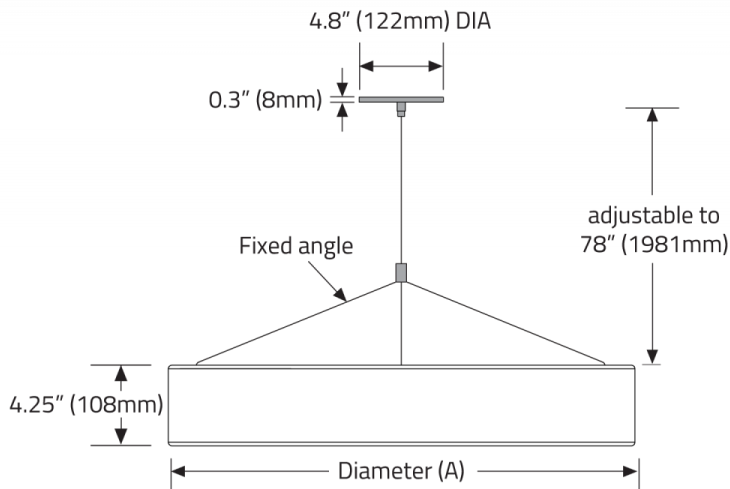

Polo™ - Dimensional Diagrams

SS1 VERTICAL, REMOTE DRIVER

SS3 VERTICAL - INTEGRAL DRIVER

- Canopy size:** 11" (280MM) DIA:
 PLPD1P02 (LFA050,LFA065,LFA100,LFA130)
 PLPD1P03 (LFA050,LFA065,LFA100,LFA130)
 PLPD1P04 (LFA050,LFA065)
 PLPD1P05 (LFA050,LFA065)
 13.4" (340MM) DIA:
 PLPD1P04 (LFA100,LFA130)
 15.4" (391MM) DIA:
 PLPD1P05 (LFA100,LFA130)

SS2 HUB - REMOTE DRIVER

SS4 HUB - INTEGRAL DRIVER

- Canopy size:** 11" (280MM) DIA:
 PLPD1P02 (LFA050,LFA065,LFA100,LFA130)
 PLPD1P03 (LFA050,LFA065,LFA100,LFA130)
 PLPD1P04 (LFA050,LFA065)
 PLPD1P05 (LFA050,LFA065)
 13.4" (340MM) DIA:
 PLPD1P04 (LFA100,LFA130)
 15.4" (391MM) DIA:
 PLPD1P05 (LFA100,LFA130)

Polo™ - Dimensional Diagrams

ISOMETRIC VIEW

| CODE | DIAMETER (A) | DIAMETER (B) | WIDTH |
|----------|----------------|---------------|--------------|
| PLPD1P02 | 24.5" (622mm) | 15.5" (394mm) | 4.5" (114mm) |
| PLPD1P03 | 36.6" (930mm) | 26.9" (683mm) | 5" (127mm) |
| PLPD1P04 | 48.7" (1237mm) | 38.7" (983mm) | 5" (127mm) |
| PLPD1P05 | 61.3" (1556mm) | 51" (1295mm) | 5" (127mm) |