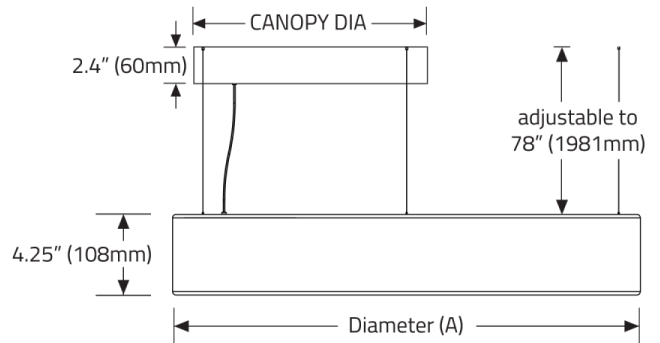

Polo™ - Dimensional Diagrams

SS1 VERTICAL, REMOTE DRIVER

SS3 VERTICAL - INTEGRAL DRIVER

- Canopy size:** 11" (280MM) DIA:
 PLPD1P02 (LFA050,LFA065,LFA100,LFA130)
 PLPD1P03 (LFA050,LFA065,LFA100,LFA130)
 PLPD1P04 (LFA050,LFA065)
 PLPD1P05 (LFA050,LFA065)
 13.4" (340MM) DIA:
 PLPD1P04 (LFA100,LFA130)
 15.4" (391MM) DIA:
 PLPD1P05 (LFA100,LFA130)

SS2 HUB - REMOTE DRIVER

SS4 HUB - INTEGRAL DRIVER

- Canopy size:** 11" (280MM) DIA:
 PLPD1P02 (LFA050,LFA065,LFA100,LFA130)
 PLPD1P03 (LFA050,LFA065,LFA100,LFA130)
 PLPD1P04 (LFA050,LFA065)
 PLPD1P05 (LFA050,LFA065)
 13.4" (340MM) DIA:
 PLPD1P04 (LFA100,LFA130)
 15.4" (391MM) DIA:
 PLPD1P05 (LFA100,LFA130)

Polo™ - Dimensional Diagrams

ISOMETRIC VIEW

CODE	DIAMETER (A)	DIAMETER (B)	WIDTH
PLPD1P02	24.5" (622mm)	15.5" (394mm)	4.5" (114mm)
PLPD1P03	36.6" (930mm)	26.9" (683mm)	5" (127mm)
PLPD1P04	48.7" (1237mm)	38.7" (983mm)	5" (127mm)
PLPD1P05	61.3" (1556mm)	51" (1295mm)	5" (127mm)