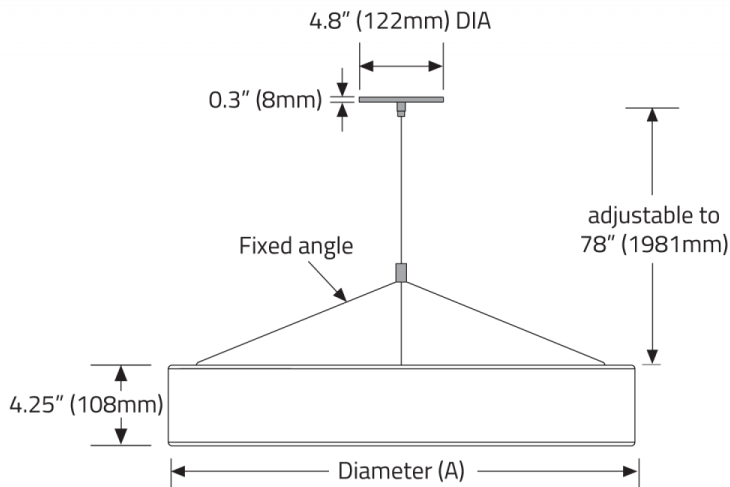

Polo™ - Dimensional Diagrams

SS1 VERTICAL, REMOTE DRIVER

SS3 VERTICAL - INTEGRAL DRIVER

- Canopy size:** 11" (280MM) DIA:
 PLPD1P02 (LFA050,LFA065,LFA100,LFA130)
 PLPD1P03 (LFA050,LFA065,LFA100,LFA130)
 PLPD1P04 (LFA050,LFA065)
 PLPD1P05 (LFA050,LFA065)
 13.4" (340MM) DIA:
 PLPD1P04 (LFA100,LFA130)
 15.4" (391MM) DIA:
 PLPD1P05 (LFA100,LFA130)

SS2 HUB - REMOTE DRIVER

SS4 HUB - INTEGRAL DRIVER

- Canopy size:** 11" (280MM) DIA:
 PLPD1P02 (LFA050,LFA065,LFA100,LFA130)
 PLPD1P03 (LFA050,LFA065,LFA100,LFA130)
 PLPD1P04 (LFA050,LFA065)
 PLPD1P05 (LFA050,LFA065)
 13.4" (340MM) DIA:
 PLPD1P04 (LFA100,LFA130)
 15.4" (391MM) DIA:
 PLPD1P05 (LFA100,LFA130)

Polo™ - Dimensional Diagrams

ISOMETRIC VIEW

CODE	DIAMETER (A)	DIAMETER (B)	WIDTH
PLPD1P02	24.5" (622mm)	15.5" (394mm)	4.5" (114mm)
PLPD1P03	36.6" (930mm)	26.9" (683mm)	5" (127mm)
PLPD1P04	48.7" (1237mm)	38.7" (983mm)	5" (127mm)
PLPD1P05	61.3" (1556mm)	51" (1295mm)	5" (127mm)