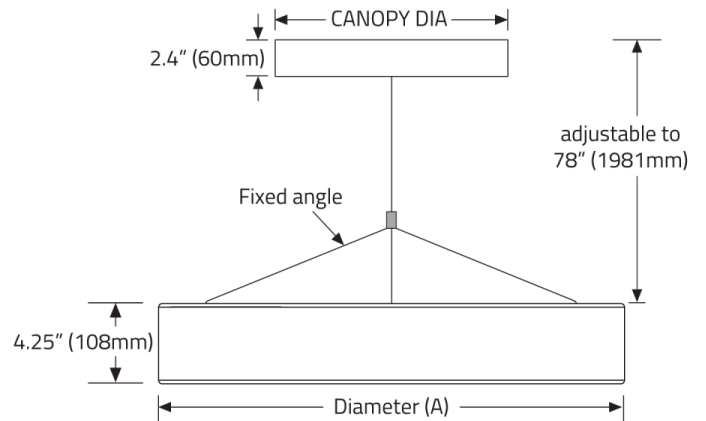

Polo™ - Dimensional Diagrams

SS1 VERTICAL, REMOTE DRIVER

SS3 VERTICAL - INTEGRAL DRIVER

- Canopy size:** 11" (280MM) DIA:
 PLPD1P02 (LFA050,LFA065,LFA100,LFA130)
 PLPD1P03 (LFA050,LFA065,LFA100,LFA130)
 PLPD1P04 (LFA050,LFA065)
 PLPD1P05 (LFA050,LFA065)
 13.4" (340MM) DIA:
 PLPD1P04 (LFA100,LFA130)
 15.4" (391MM) DIA:
 PLPD1P05 (LFA100,LFA130)

SS2 HUB - REMOTE DRIVER

SS4 HUB - INTEGRAL DRIVER

- Canopy size:** 11" (280MM) DIA:
 PLPD1P02 (LFA050,LFA065,LFA100,LFA130)
 PLPD1P03 (LFA050,LFA065,LFA100,LFA130)
 PLPD1P04 (LFA050,LFA065)
 PLPD1P05 (LFA050,LFA065)
 13.4" (340MM) DIA:
 PLPD1P04 (LFA100,LFA130)
 15.4" (391MM) DIA:
 PLPD1P05 (LFA100,LFA130)

Polo™ - Dimensional Diagrams

ISOMETRIC VIEW

| CODE | DIAMETER (A) | DIAMETER (B) | WIDTH |
|----------|----------------|---------------|--------------|
| PLPD1P02 | 24.5" (622mm) | 15.5" (394mm) | 4.5" (114mm) |
| PLPD1P03 | 36.6" (930mm) | 26.9" (683mm) | 5" (127mm) |
| PLPD1P04 | 48.7" (1237mm) | 38.7" (983mm) | 5" (127mm) |
| PLPD1P05 | 61.3" (1556mm) | 51" (1295mm) | 5" (127mm) |