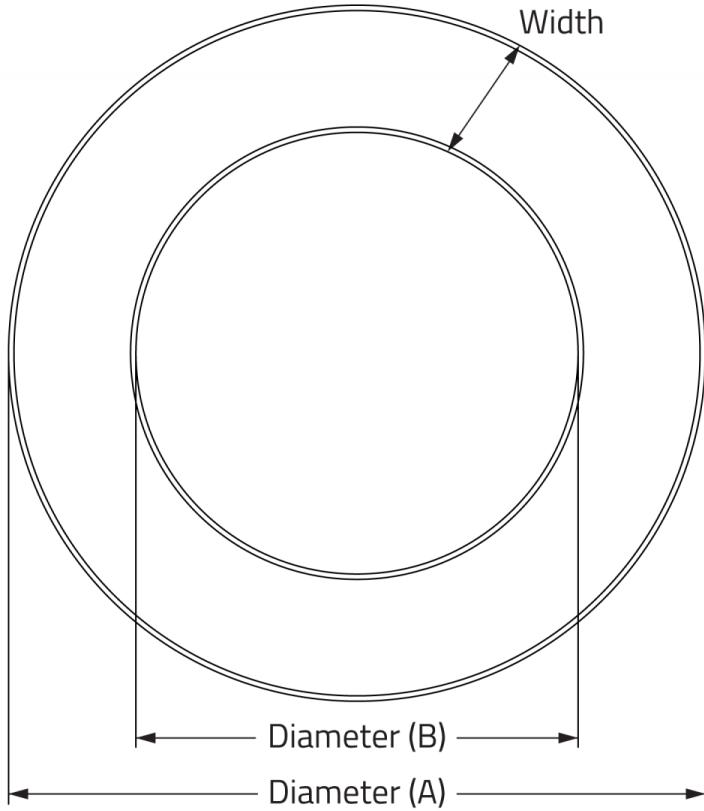

Polo™ - Dimensional Diagrams

SS1 VERTICAL, REMOTE DRIVER

SS3 VERTICAL - INTEGRAL DRIVER

- Canopy size:** 11" (280MM) DIA:
 PLPD1P02 (LFA050,LFA065,LFA100,LFA130)
 PLPD1P03 (LFA050,LFA065,LFA100,LFA130)
 PLPD1P04 (LFA050,LFA065)
 PLPD1P05 (LFA050,LFA065)
 13.4" (340MM) DIA:
 PLPD1P04 (LFA100,LFA130)
 15.4" (391MM) DIA:
 PLPD1P05 (LFA100,LFA130)

SS2 HUB - REMOTE DRIVER

SS4 HUB - INTEGRAL DRIVER

- Canopy size:** 11" (280MM) DIA:
 PLPD1P02 (LFA050,LFA065,LFA100,LFA130)
 PLPD1P03 (LFA050,LFA065,LFA100,LFA130)
 PLPD1P04 (LFA050,LFA065)
 PLPD1P05 (LFA050,LFA065)
 13.4" (340MM) DIA:
 PLPD1P04 (LFA100,LFA130)
 15.4" (391MM) DIA:
 PLPD1P05 (LFA100,LFA130)

Polo™ - Dimensional Diagrams

ISOMETRIC VIEW

| CODE | DIAMETER (A) | DIAMETER (B) | WIDTH |
|----------|----------------|---------------|--------------|
| PLPD1P02 | 24.5" (622mm) | 15.5" (394mm) | 4.5" (114mm) |
| PLPD1P03 | 36.6" (930mm) | 26.9" (683mm) | 5" (127mm) |
| PLPD1P04 | 48.7" (1237mm) | 38.7" (983mm) | 5" (127mm) |
| PLPD1P05 | 61.3" (1556mm) | 51" (1295mm) | 5" (127mm) |