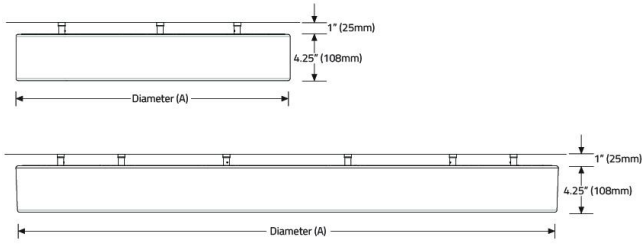

# Polo™ - Dimensional Diagrams

PLPC1C02 - 3 Mounting Points    PLPC1C04 - 6 Mounting Points  
 PLPC1C03 - 3 Mounting Points    PLPC1C05 - 6 Mounting Points

DIAMETER (A)	DIAMETER (B)	WIDTH
24.5" (622mm)	15.5" (394mm)	4.5" (114mm)
36.6" (930mm)	26.9" (683mm)	5" (127mm)
48.7" (1237mm)	38.7" (983mm)	5" (127mm)
61.3" (1556mm)	51" (1295mm)	5" (127mm)

ISOMETRIC VIEW