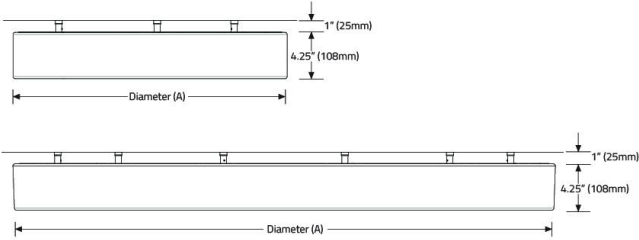

# Polo™ - Dimensional Diagrams

PLPC1C02 - 3 Mounting Points    PLPC1C04 - 6 Mounting Points  
 PLPC1C03 - 3 Mounting Points    PLPC1C05 - 6 Mounting Points

DIAMETER (A)	DIAMETER (B)	WIDTH
24.5" (622mm)	15.5" (394mm)	4.5" (114mm)
36.6" (930mm)	26.9" (683mm)	5" (127mm)
48.7" (1237mm)	38.7" (983mm)	5" (127mm)
61.3" (1556mm)	51" (1295mm)	5" (127mm)

ISOMETRIC VIEW