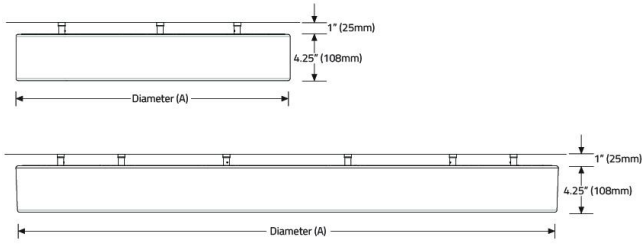

Polo™ - Dimensional Diagrams

PLPC1C02 - 3 Mounting Points PLPC1C04 - 6 Mounting Points
 PLPC1C03 - 3 Mounting Points PLPC1C05 - 6 Mounting Points

DIAMETER (A)	DIAMETER (B)	WIDTH
24.5" (622mm)	15.5" (394mm)	4.5" (114mm)
36.6" (930mm)	26.9" (683mm)	5" (127mm)
48.7" (1237mm)	38.7" (983mm)	5" (127mm)
61.3" (1556mm)	51" (1295mm)	5" (127mm)

ISOMETRIC VIEW