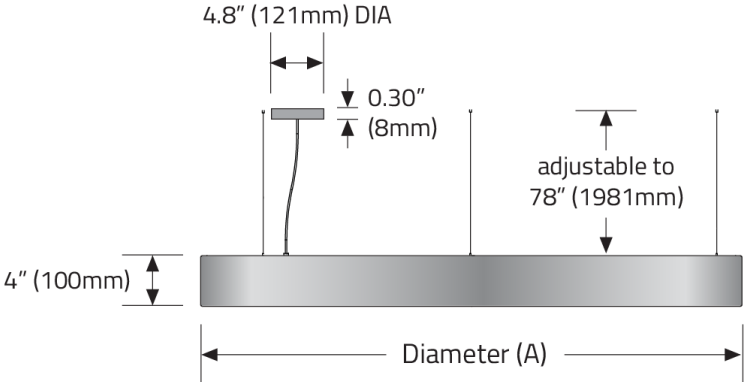

Ring 3™ - Dimensional Diagrams

Vertical, Integral driver (SS1)

Diameter (A):

RGTP1P02, RGTP2P02	2.2' (676mm)
RGTP1P03, RGTP2P03	3.2' (965mm)
RGTP1P04, RGTP2P04	4.2' (1270mm)
RGTP1P05, RGTP2P05	5.2' (1575mm)
RGTP1P06, RGTP2P06	6.2' (1880mm)
RGTP1P07, RGTP2P07	7.2' (2184mm)
RGTP1P08, RGTP2P08	8.0' (2438mm)
RGTP1P09, RGTP2P09	9.0' (2743mm)
RGTP1P12, RGTP2P12	12.0' (3658mm)
RGTP1P18, RGTP2P18	18.0' (5486mm)

Ring 3™ - Dimensional Diagrams

Hub, Integral driver (SS2)

Diameter (A):

RGTP1P02, RGTP2P02	2.2' (676mm)
RGTP1P03, RGTP2P03	3.2' (965mm)
RGTP1P04, RGTP2P04	4.2' (1270mm)
RGTP1P05, RGTP2P05	5.2' (1575mm)
RGTP1P06, RGTP2P06	6.2' (1880mm)
RGTP1P07, RGTP2P07	7.2' (2184mm)
RGTP1P08, RGTP2P08	8.0' (2438mm)
RGTP1P09, RGTP2P09	9.0' (2743mm)
RGTP1P12, RGTP2P12	12.0' (3658mm)
RGTP1P18, RGTP2P18	18.0' (5486mm)