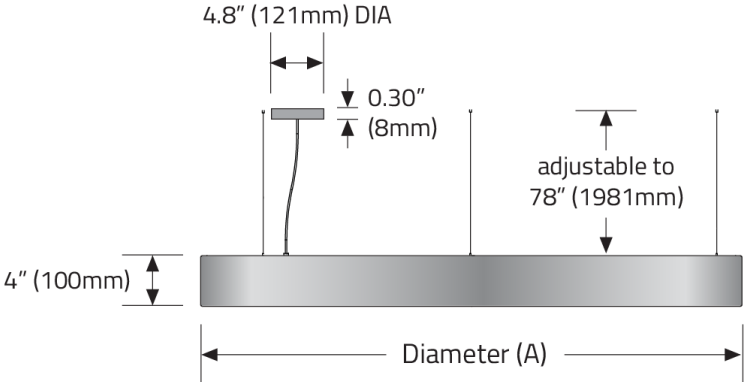

# Ring 3™ - Dimensional Diagrams

Vertical, Integral driver (SS1)

**Diameter (A):**

<b>RGTP1P02, RGTP2P02</b>	2.2' (676mm)
<b>RGTP1P03, RGTP2P03</b>	3.2' (965mm)
<b>RGTP1P04, RGTP2P04</b>	4.2' (1270mm)
<b>RGTP1P05, RGTP2P05</b>	5.2' (1575mm)
<b>RGTP1P06, RGTP2P06</b>	6.2' (1880mm)
<b>RGTP1P07, RGTP2P07</b>	7.2' (2184mm)
<b>RGTP1P08, RGTP2P08</b>	8.0' (2438mm)
<b>RGTP1P09, RGTP2P09</b>	9.0' (2743mm)
<b>RGTP1P12, RGTP2P12</b>	12.0' (3658mm)
<b>RGTP1P18, RGTP2P18</b>	18.0' (5486mm)

# Ring 3™ - Dimensional Diagrams

Hub, Integral driver (SS2)

**Diameter (A):**

<b>RGTP1P02, RGTP2P02</b>	2.2' (676mm)
<b>RGTP1P03, RGTP2P03</b>	3.2' (965mm)
<b>RGTP1P04, RGTP2P04</b>	4.2' (1270mm)
<b>RGTP1P05, RGTP2P05</b>	5.2' (1575mm)
<b>RGTP1P06, RGTP2P06</b>	6.2' (1880mm)
<b>RGTP1P07, RGTP2P07</b>	7.2' (2184mm)
<b>RGTP1P08, RGTP2P08</b>	8.0' (2438mm)
<b>RGTP1P09, RGTP2P09</b>	9.0' (2743mm)
<b>RGTP1P12, RGTP2P12</b>	12.0' (3658mm)
<b>RGTP1P18, RGTP2P18</b>	18.0' (5486mm)