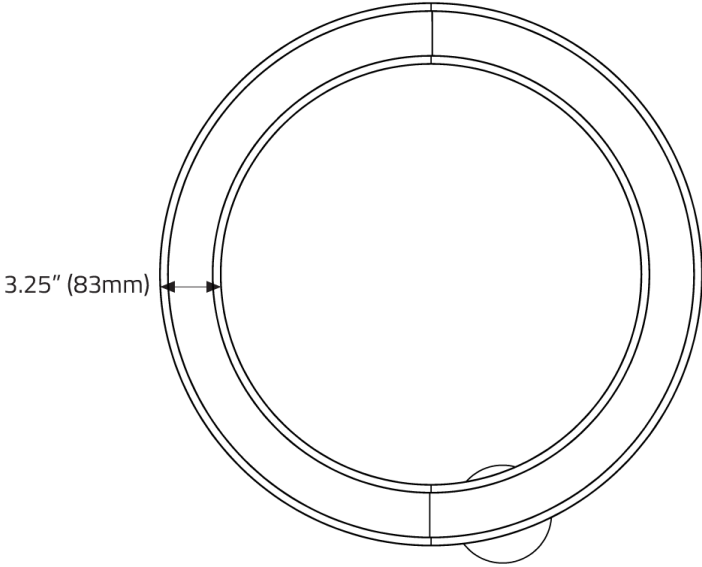

# Ring 3™ - Dimensional Diagrams

Vertical, Integral driver (SS1)

**Diameter (A):**

<b>RGTP1P02, RGTP2P02</b>	2.2' (676mm)
<b>RGTP1P03, RGTP2P03</b>	3.2' (965mm)
<b>RGTP1P04, RGTP2P04</b>	4.2' (1270mm)
<b>RGTP1P05, RGTP2P05</b>	5.2' (1575mm)
<b>RGTP1P06, RGTP2P06</b>	6.2' (1880mm)
<b>RGTP1P07, RGTP2P07</b>	7.2' (2184mm)
<b>RGTP1P08, RGTP2P08</b>	8.0' (2438mm)
<b>RGTP1P09, RGTP2P09</b>	9.0' (2743mm)
<b>RGTP1P12, RGTP2P12</b>	12.0' (3658mm)
<b>RGTP1P18, RGTP2P18</b>	18.0' (5486mm)

# Ring 3™ - Dimensional Diagrams

Hub, Integral driver (SS2)

**Diameter (A):**

<b>RGTP1P02, RGTP2P02</b>	2.2' (676mm)
<b>RGTP1P03, RGTP2P03</b>	3.2' (965mm)
<b>RGTP1P04, RGTP2P04</b>	4.2' (1270mm)
<b>RGTP1P05, RGTP2P05</b>	5.2' (1575mm)
<b>RGTP1P06, RGTP2P06</b>	6.2' (1880mm)
<b>RGTP1P07, RGTP2P07</b>	7.2' (2184mm)
<b>RGTP1P08, RGTP2P08</b>	8.0' (2438mm)
<b>RGTP1P09, RGTP2P09</b>	9.0' (2743mm)
<b>RGTP1P12, RGTP2P12</b>	12.0' (3658mm)
<b>RGTP1P18, RGTP2P18</b>	18.0' (5486mm)