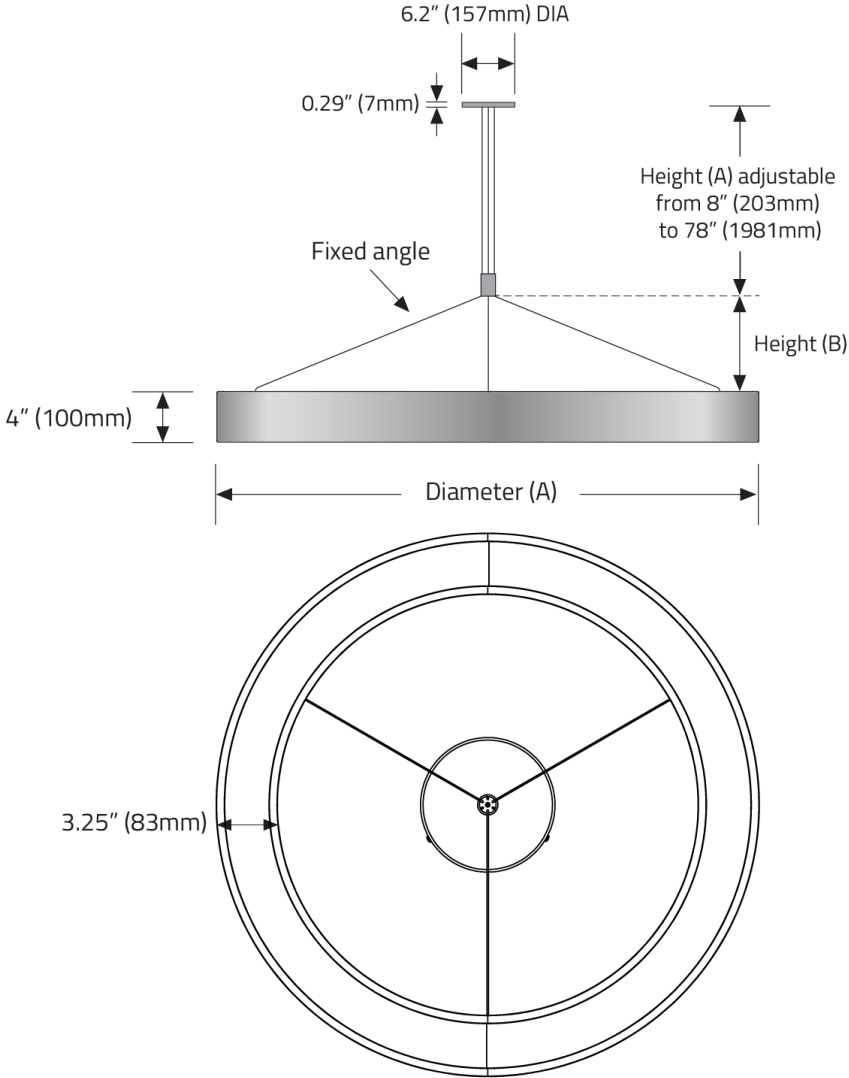

Ring 3™ - Dimensional Diagrams

Vertical, Integral driver (SS1)

Diameter (A):

RGTP1P02, RGTP2P02	2.2' (676mm)
RGTP1P03, RGTP2P03	3.2' (965mm)
RGTP1P04, RGTP2P04	4.2' (1270mm)
RGTP1P05, RGTP2P05	5.2' (1575mm)
RGTP1P06, RGTP2P06	6.2' (1880mm)
RGTP1P07, RGTP2P07	7.2' (2184mm)
RGTP1P08, RGTP2P08	8.0' (2438mm)
RGTP1P09, RGTP2P09	9.0' (2743mm)
RGTP1P12, RGTP2P12	12.0' (3658mm)
RGTP1P18, RGTP2P18	18.0' (5486mm)

Ring 3™ - Dimensional Diagrams

Hub, Integral driver (SS2)

Diameter (A):

RGTP1P02, RGTP2P02	2.2' (676mm)
RGTP1P03, RGTP2P03	3.2' (965mm)
RGTP1P04, RGTP2P04	4.2' (1270mm)
RGTP1P05, RGTP2P05	5.2' (1575mm)
RGTP1P06, RGTP2P06	6.2' (1880mm)
RGTP1P07, RGTP2P07	7.2' (2184mm)
RGTP1P08, RGTP2P08	8.0' (2438mm)
RGTP1P09, RGTP2P09	9.0' (2743mm)
RGTP1P12, RGTP2P12	12.0' (3658mm)
RGTP1P18, RGTP2P18	18.0' (5486mm)