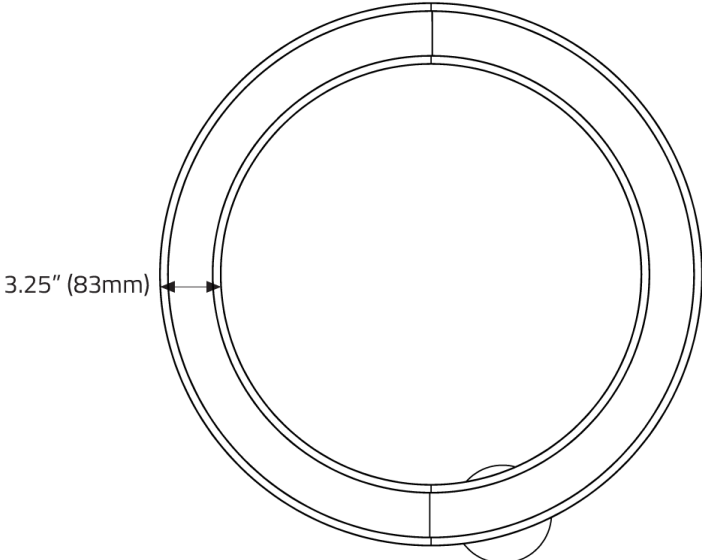

Ring 3™ - Dimensional Diagrams

Vertical, Integral driver (SS1)

Diameter (A):

RGTP1P02, RGTP2P02	2.2' (676mm)
RGTP1P03, RGTP2P03	3.2' (965mm)
RGTP1P04, RGTP2P04	4.2' (1270mm)
RGTP1P05, RGTP2P05	5.2' (1575mm)
RGTP1P06, RGTP2P06	6.2' (1880mm)
RGTP1P07, RGTP2P07	7.2' (2184mm)
RGTP1P08, RGTP2P08	8.0' (2438mm)
RGTP1P09, RGTP2P09	9.0' (2743mm)
RGTP1P12, RGTP2P12	12.0' (3658mm)
RGTP1P18, RGTP2P18	18.0' (5486mm)

Ring 3™ - Dimensional Diagrams

Hub, Integral driver (SS2)

Diameter (A):

RGTP1P02, RGTP2P02	2.2' (676mm)
RGTP1P03, RGTP2P03	3.2' (965mm)
RGTP1P04, RGTP2P04	4.2' (1270mm)
RGTP1P05, RGTP2P05	5.2' (1575mm)
RGTP1P06, RGTP2P06	6.2' (1880mm)
RGTP1P07, RGTP2P07	7.2' (2184mm)
RGTP1P08, RGTP2P08	8.0' (2438mm)
RGTP1P09, RGTP2P09	9.0' (2743mm)
RGTP1P12, RGTP2P12	12.0' (3658mm)
RGTP1P18, RGTP2P18	18.0' (5486mm)