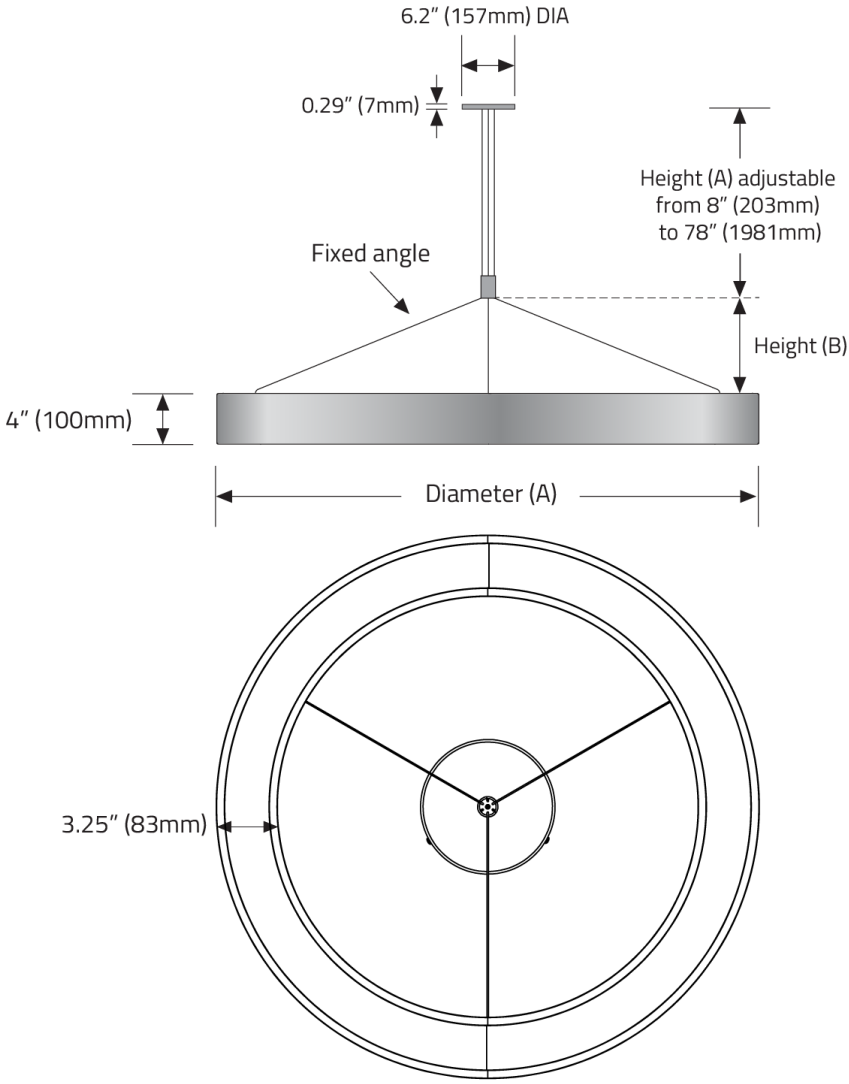

Ring 3™ - Dimensional Diagrams

Vertical, Integral driver (SS1)

Diameter (A):

RGTP1P02, RGTP2P02	2.2' (676mm)
RGTP1P03, RGTP2P03	3.2' (965mm)
RGTP1P04, RGTP2P04	4.2' (1270mm)
RGTP1P05, RGTP2P05	5.2' (1575mm)
RGTP1P06, RGTP2P06	6.2' (1880mm)
RGTP1P07, RGTP2P07	7.2' (2184mm)
RGTP1P08, RGTP2P08	8.0' (2438mm)
RGTP1P09, RGTP2P09	9.0' (2743mm)
RGTP1P12, RGTP2P12	12.0' (3658mm)
RGTP1P18, RGTP2P18	18.0' (5486mm)

Ring 3™ - Dimensional Diagrams

Hub, Integral driver (SS2)

Diameter (A):

RGTP1P02, RGTP2P02	2.2' (676mm)
RGTP1P03, RGTP2P03	3.2' (965mm)
RGTP1P04, RGTP2P04	4.2' (1270mm)
RGTP1P05, RGTP2P05	5.2' (1575mm)
RGTP1P06, RGTP2P06	6.2' (1880mm)
RGTP1P07, RGTP2P07	7.2' (2184mm)
RGTP1P08, RGTP2P08	8.0' (2438mm)
RGTP1P09, RGTP2P09	9.0' (2743mm)
RGTP1P12, RGTP2P12	12.0' (3658mm)
RGTP1P18, RGTP2P18	18.0' (5486mm)