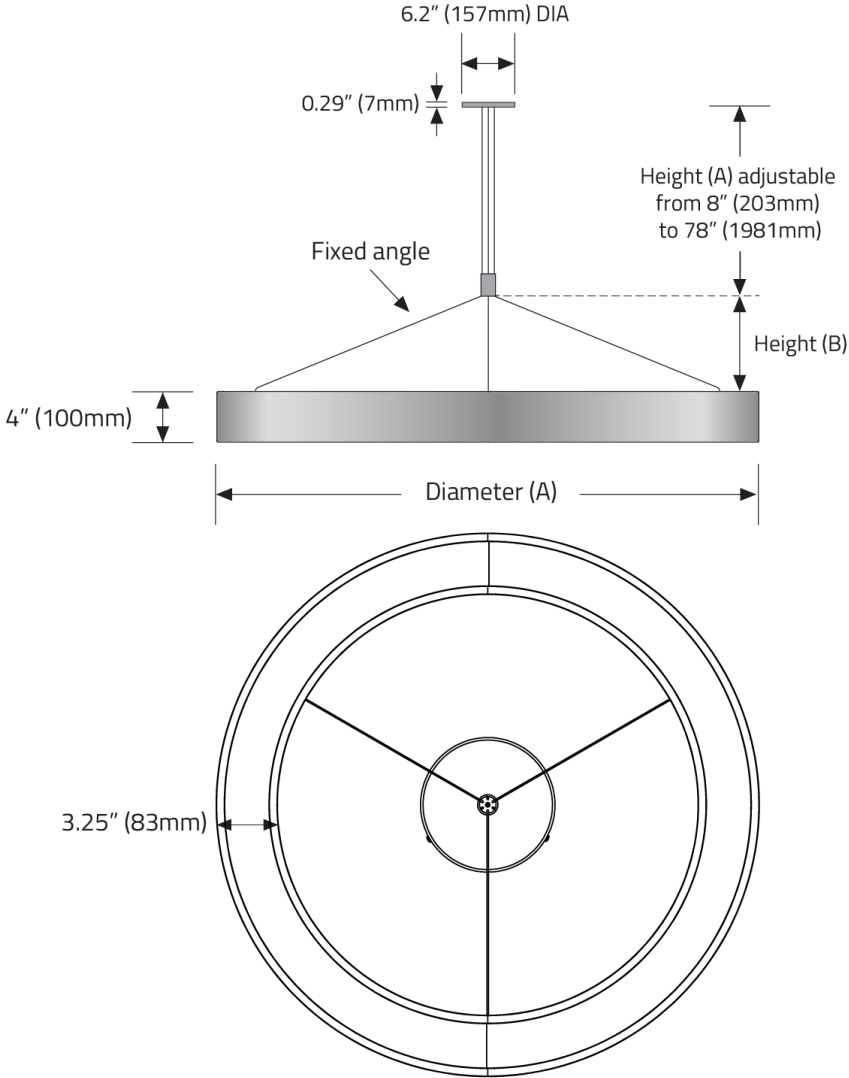

# Ring 3™ - Dimensional Diagrams

Vertical, Integral driver (SS1)

**Diameter (A):**

<b>RGTP1P02, RGTP2P02</b>	2.2' (676mm)
<b>RGTP1P03, RGTP2P03</b>	3.2' (965mm)
<b>RGTP1P04, RGTP2P04</b>	4.2' (1270mm)
<b>RGTP1P05, RGTP2P05</b>	5.2' (1575mm)
<b>RGTP1P06, RGTP2P06</b>	6.2' (1880mm)
<b>RGTP1P07, RGTP2P07</b>	7.2' (2184mm)
<b>RGTP1P08, RGTP2P08</b>	8.0' (2438mm)
<b>RGTP1P09, RGTP2P09</b>	9.0' (2743mm)
<b>RGTP1P12, RGTP2P12</b>	12.0' (3658mm)
<b>RGTP1P18, RGTP2P18</b>	18.0' (5486mm)

# Ring 3™ - Dimensional Diagrams

Hub, Integral driver (SS2)

**Diameter (A):**

<b>RGTP1P02, RGTP2P02</b>	2.2' (676mm)
<b>RGTP1P03, RGTP2P03</b>	3.2' (965mm)
<b>RGTP1P04, RGTP2P04</b>	4.2' (1270mm)
<b>RGTP1P05, RGTP2P05</b>	5.2' (1575mm)
<b>RGTP1P06, RGTP2P06</b>	6.2' (1880mm)
<b>RGTP1P07, RGTP2P07</b>	7.2' (2184mm)
<b>RGTP1P08, RGTP2P08</b>	8.0' (2438mm)
<b>RGTP1P09, RGTP2P09</b>	9.0' (2743mm)
<b>RGTP1P12, RGTP2P12</b>	12.0' (3658mm)
<b>RGTP1P18, RGTP2P18</b>	18.0' (5486mm)