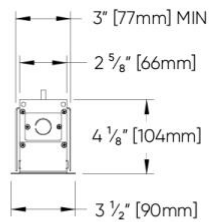

Le Louvre™ - Dimensional Diagrams

Grid Ceiling - Tegular ceiling (RT1)

| Length of run | A | B |
|---------------|-----------------------------|-------------------------------|
| 4FT | $46 \frac{7}{8}"$ [1191 mm] | $47 \frac{11}{16}"$ [1212 mm] |
| 6FT | $70 \frac{7}{8}"$ [1800mm] | $71 \frac{11}{16}"$ [1821mm] |
| 8FT | $94 \frac{7}{8}"$ [2409mm] | $95 \frac{11}{16}"$ [2430mm] |
| 10FT | $118 \frac{7}{8}"$ [3018mm] | $119 \frac{11}{16}"$ [3039mm] |
| 12FT | $142 \frac{7}{8}"$ [3627mm] | $143 \frac{11}{16}"$ [3648mm] |

Grid Ceiling - T-bar ceiling (RT2)

| Length of run | A | B |
|---------------|-----------------------------|-------------------------------|
| 4FT | $46 \frac{7}{8}"$ [1191 mm] | $47 \frac{11}{16}"$ [1212 mm] |
| 6FT | $70 \frac{7}{8}"$ [1800mm] | $71 \frac{11}{16}"$ [1821mm] |
| 8FT | $94 \frac{7}{8}"$ [2409mm] | $95 \frac{11}{16}"$ [2430mm] |
| 10FT | $118 \frac{7}{8}"$ [3018mm] | $119 \frac{11}{16}"$ [3039mm] |
| 12FT | $142 \frac{7}{8}"$ [3627mm] | $143 \frac{11}{16}"$ [3648mm] |

Le Louvre™ - Dimensional Diagrams

Hard Ceiling - Trimless (RT3)

| Length of run | A | B |
|---------------|---|---|
| 4FT | 48 ³ / ₁₆ " [1224 mm] | 50 ³ / ₁₆ " [1275 mm] |
| 6FT | 72 ³ / ₁₆ " [1833 mm] | 74 ³ / ₁₆ " [1884mm] |
| 8FT | 96 ³ / ₁₆ " [2442mm] | 98 ³ / ₁₆ " [2493mm] |
| 10FT | 120 ³ / ₁₆ " [3051mm] | 122 ³ / ₁₆ " [3102mm] |
| 12FT | 144 ³ / ₁₆ " [3660mm] | 146 ³ / ₁₆ " [3711mm] |

Hard Ceiling - Trim (RT4)

| Length of run | A | B |
|---------------|---|---------------|
| 4FT | 48 ³ / ₁₆ " [1224 mm] | 49" [1245 mm] |
| 6FT | 72 ³ / ₁₆ " [1833 mm] | 73" [1854mm] |
| 8FT | 96 ³ / ₁₆ " [2442mm] | 97" [2464mm] |
| 10FT | 120 ³ / ₁₆ " [3051mm] | 121" [3173mm] |
| 12FT | 144 ³ / ₁₆ " [3660mm] | 145" [3683mm] |