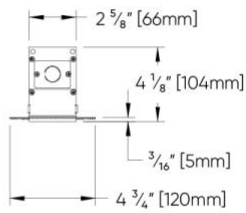

Le Louvre™ - Dimensional Diagrams

Grid Ceiling - Tegular ceiling (RT1)

| Length of run | A | B |
|---------------|-----------------------------|-------------------------------|
| 4FT | $46 \frac{7}{8}"$ [1191 mm] | $47 \frac{11}{16}"$ [1212 mm] |
| 6FT | $70 \frac{7}{8}"$ [1800mm] | $71 \frac{11}{16}"$ [1821mm] |
| 8FT | $94 \frac{7}{8}"$ [2409mm] | $95 \frac{11}{16}"$ [2430mm] |
| 10FT | $118 \frac{7}{8}"$ [3018mm] | $119 \frac{11}{16}"$ [3039mm] |
| 12FT | $142 \frac{7}{8}"$ [3627mm] | $143 \frac{11}{16}"$ [3648mm] |

Grid Ceiling - T-bar ceiling (RT2)

| Length of run | A | B |
|---------------|-----------------------------|-------------------------------|
| 4FT | $46 \frac{7}{8}"$ [1191 mm] | $47 \frac{11}{16}"$ [1212 mm] |
| 6FT | $70 \frac{7}{8}"$ [1800mm] | $71 \frac{11}{16}"$ [1821mm] |
| 8FT | $94 \frac{7}{8}"$ [2409mm] | $95 \frac{11}{16}"$ [2430mm] |
| 10FT | $118 \frac{7}{8}"$ [3018mm] | $119 \frac{11}{16}"$ [3039mm] |
| 12FT | $142 \frac{7}{8}"$ [3627mm] | $143 \frac{11}{16}"$ [3648mm] |

Le Louvre™ - Dimensional Diagrams

Hard Ceiling - Trimless (RT3)

| Length of run | A | B |
|---------------|---|---|
| 4FT | 48 ³ / ₁₆ " [1224 mm] | 50 ³ / ₁₆ " [1275 mm] |
| 6FT | 72 ³ / ₁₆ " [1833 mm] | 74 ³ / ₁₆ " [1884mm] |
| 8FT | 96 ³ / ₁₆ " [2442mm] | 98 ³ / ₁₆ " [2493mm] |
| 10FT | 120 ³ / ₁₆ " [3051mm] | 122 ³ / ₁₆ " [3102mm] |
| 12FT | 144 ³ / ₁₆ " [3660mm] | 146 ³ / ₁₆ " [3711mm] |

Hard Ceiling - Trim (RT4)

| Length of run | A | B |
|---------------|---|---------------|
| 4FT | 48 ³ / ₁₆ " [1224 mm] | 49" [1245 mm] |
| 6FT | 72 ³ / ₁₆ " [1833 mm] | 73" [1854mm] |
| 8FT | 96 ³ / ₁₆ " [2442mm] | 97" [2464mm] |
| 10FT | 120 ³ / ₁₆ " [3051mm] | 121" [3173mm] |
| 12FT | 144 ³ / ₁₆ " [3660mm] | 145" [3683mm] |