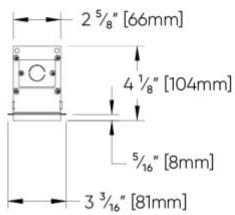

Le Louvre™ - Dimensional Diagrams

Grid Ceiling - Tegular ceiling (RT1)

| Length of run | A | B |
|---------------|-----------------------------|-------------------------------|
| 4FT | $46 \frac{7}{8}"$ [1191 mm] | $47 \frac{11}{16}"$ [1212 mm] |
| 6FT | $70 \frac{7}{8}"$ [1800mm] | $71 \frac{11}{16}"$ [1821mm] |
| 8FT | $94 \frac{7}{8}"$ [2409mm] | $95 \frac{11}{16}"$ [2430mm] |
| 10FT | $118 \frac{7}{8}"$ [3018mm] | $119 \frac{11}{16}"$ [3039mm] |
| 12FT | $142 \frac{7}{8}"$ [3627mm] | $143 \frac{11}{16}"$ [3648mm] |

Grid Ceiling - T-bar ceiling (RT2)

| Length of run | A | B |
|---------------|-----------------------------|-------------------------------|
| 4FT | $46 \frac{7}{8}"$ [1191 mm] | $47 \frac{11}{16}"$ [1212 mm] |
| 6FT | $70 \frac{7}{8}"$ [1800mm] | $71 \frac{11}{16}"$ [1821mm] |
| 8FT | $94 \frac{7}{8}"$ [2409mm] | $95 \frac{11}{16}"$ [2430mm] |
| 10FT | $118 \frac{7}{8}"$ [3018mm] | $119 \frac{11}{16}"$ [3039mm] |
| 12FT | $142 \frac{7}{8}"$ [3627mm] | $143 \frac{11}{16}"$ [3648mm] |

Le Louvre™ - Dimensional Diagrams

Hard Ceiling - Trimless (RT3)

| Length of run | A | B |
|---------------|---|---|
| 4FT | 48 ³ / ₁₆ " [1224 mm] | 50 ³ / ₁₆ " [1275 mm] |
| 6FT | 72 ³ / ₁₆ " [1833 mm] | 74 ³ / ₁₆ " [1884mm] |
| 8FT | 96 ³ / ₁₆ " [2442mm] | 98 ³ / ₁₆ " [2493mm] |
| 10FT | 120 ³ / ₁₆ " [3051mm] | 122 ³ / ₁₆ " [3102mm] |
| 12FT | 144 ³ / ₁₆ " [3660mm] | 146 ³ / ₁₆ " [3711mm] |

Hard Ceiling - Trim (RT4)

| Length of run | A | B |
|---------------|---|---------------|
| 4FT | 48 ³ / ₁₆ " [1224 mm] | 49" [1245 mm] |
| 6FT | 72 ³ / ₁₆ " [1833 mm] | 73" [1854mm] |
| 8FT | 96 ³ / ₁₆ " [2442mm] | 97" [2464mm] |
| 10FT | 120 ³ / ₁₆ " [3051mm] | 121" [3173mm] |
| 12FT | 144 ³ / ₁₆ " [3660mm] | 145" [3683mm] |