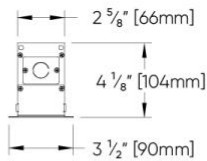

Le Louvre™ - Dimensional Diagrams

Grid Ceiling - Tegular ceiling (RT1)

| Length of run | A | B |
|---------------|-----------------------------|-------------------------------|
| 4FT | $46 \frac{7}{8}"$ [1191 mm] | $47 \frac{11}{16}"$ [1212 mm] |
| 6FT | $70 \frac{7}{8}"$ [1800mm] | $71 \frac{11}{16}"$ [1821mm] |
| 8FT | $94 \frac{7}{8}"$ [2409mm] | $95 \frac{11}{16}"$ [2430mm] |
| 10FT | $118 \frac{7}{8}"$ [3018mm] | $119 \frac{11}{16}"$ [3039mm] |
| 12FT | $142 \frac{7}{8}"$ [3627mm] | $143 \frac{11}{16}"$ [3648mm] |

Grid Ceiling - T-bar ceiling (RT2)

| Length of run | A | B |
|---------------|-----------------------------|-------------------------------|
| 4FT | $46 \frac{7}{8}"$ [1191 mm] | $47 \frac{11}{16}"$ [1212 mm] |
| 6FT | $70 \frac{7}{8}"$ [1800mm] | $71 \frac{11}{16}"$ [1821mm] |
| 8FT | $94 \frac{7}{8}"$ [2409mm] | $95 \frac{11}{16}"$ [2430mm] |
| 10FT | $118 \frac{7}{8}"$ [3018mm] | $119 \frac{11}{16}"$ [3039mm] |
| 12FT | $142 \frac{7}{8}"$ [3627mm] | $143 \frac{11}{16}"$ [3648mm] |

Le Louvre™ - Dimensional Diagrams

Hard Ceiling - Trimless (RT3)

| Length of run | A | B |
|---------------|---|---|
| 4FT | 48 ³ / ₁₆ " [1224 mm] | 50 ³ / ₁₆ " [1275 mm] |
| 6FT | 72 ³ / ₁₆ " [1833 mm] | 74 ³ / ₁₆ " [1884mm] |
| 8FT | 96 ³ / ₁₆ " [2442mm] | 98 ³ / ₁₆ " [2493mm] |
| 10FT | 120 ³ / ₁₆ " [3051mm] | 122 ³ / ₁₆ " [3102mm] |
| 12FT | 144 ³ / ₁₆ " [3660mm] | 146 ³ / ₁₆ " [3711mm] |

Hard Ceiling - Trim (RT4)

| Length of run | A | B |
|---------------|---|---------------|
| 4FT | 48 ³ / ₁₆ " [1224 mm] | 49" [1245 mm] |
| 6FT | 72 ³ / ₁₆ " [1833 mm] | 73" [1854mm] |
| 8FT | 96 ³ / ₁₆ " [2442mm] | 97" [2464mm] |
| 10FT | 120 ³ / ₁₆ " [3051mm] | 121" [3173mm] |
| 12FT | 144 ³ / ₁₆ " [3660mm] | 145" [3683mm] |