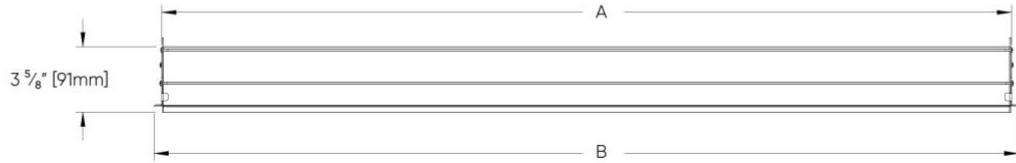

Le Louvre™ - Dimensional Diagrams

Grid Ceiling - Tegular ceiling (RT1)

| Length of run | A | B |
|---------------|-----------------------------|-------------------------------|
| 4FT | $46 \frac{7}{8}"$ [1191 mm] | $47 \frac{11}{16}"$ [1212 mm] |
| 6FT | $70 \frac{7}{8}"$ [1800mm] | $71 \frac{11}{16}"$ [1821mm] |
| 8FT | $94 \frac{7}{8}"$ [2409mm] | $95 \frac{11}{16}"$ [2430mm] |
| 10FT | $118 \frac{7}{8}"$ [3018mm] | $119 \frac{11}{16}"$ [3039mm] |
| 12FT | $142 \frac{7}{8}"$ [3627mm] | $143 \frac{11}{16}"$ [3648mm] |

Grid Ceiling - T-bar ceiling (RT2)

| Length of run | A | B |
|---------------|-----------------------------|-------------------------------|
| 4FT | $46 \frac{7}{8}"$ [1191 mm] | $47 \frac{11}{16}"$ [1212 mm] |
| 6FT | $70 \frac{7}{8}"$ [1800mm] | $71 \frac{11}{16}"$ [1821mm] |
| 8FT | $94 \frac{7}{8}"$ [2409mm] | $95 \frac{11}{16}"$ [2430mm] |
| 10FT | $118 \frac{7}{8}"$ [3018mm] | $119 \frac{11}{16}"$ [3039mm] |
| 12FT | $142 \frac{7}{8}"$ [3627mm] | $143 \frac{11}{16}"$ [3648mm] |

Le Louvre™ - Dimensional Diagrams

Hard Ceiling - Trimless (RT3)

| Length of run | A | B |
|---------------|---|---|
| 4FT | 48 ³ / ₁₆ " [1224 mm] | 50 ³ / ₁₆ " [1275 mm] |
| 6FT | 72 ³ / ₁₆ " [1833 mm] | 74 ³ / ₁₆ " [1884mm] |
| 8FT | 96 ³ / ₁₆ " [2442mm] | 98 ³ / ₁₆ " [2493mm] |
| 10FT | 120 ³ / ₁₆ " [3051mm] | 122 ³ / ₁₆ " [3102mm] |
| 12FT | 144 ³ / ₁₆ " [3660mm] | 146 ³ / ₁₆ " [3711mm] |

Hard Ceiling - Trim (RT4)

| Length of run | A | B |
|---------------|---|---------------|
| 4FT | 48 ³ / ₁₆ " [1224 mm] | 49" [1245 mm] |
| 6FT | 72 ³ / ₁₆ " [1833 mm] | 73" [1854mm] |
| 8FT | 96 ³ / ₁₆ " [2442mm] | 97" [2464mm] |
| 10FT | 120 ³ / ₁₆ " [3051mm] | 121" [3173mm] |
| 12FT | 144 ³ / ₁₆ " [3660mm] | 145" [3683mm] |