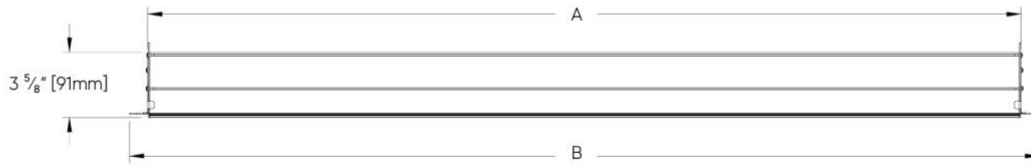

Le Louvre™ - Dimensional Diagrams

Grid Ceiling - Tegular ceiling (RT1)

| Length of run | A | B |
|---------------|-----------------------------|-------------------------------|
| 4FT | $46 \frac{7}{8}"$ [1191 mm] | $47 \frac{11}{16}"$ [1212 mm] |
| 6FT | $70 \frac{7}{8}"$ [1800mm] | $71 \frac{11}{16}"$ [1821mm] |
| 8FT | $94 \frac{7}{8}"$ [2409mm] | $95 \frac{11}{16}"$ [2430mm] |
| 10FT | $118 \frac{7}{8}"$ [3018mm] | $119 \frac{11}{16}"$ [3039mm] |
| 12FT | $142 \frac{7}{8}"$ [3627mm] | $143 \frac{11}{16}"$ [3648mm] |

Grid Ceiling - T-bar ceiling (RT2)

| Length of run | A | B |
|---------------|-----------------------------|-------------------------------|
| 4FT | $46 \frac{7}{8}"$ [1191 mm] | $47 \frac{11}{16}"$ [1212 mm] |
| 6FT | $70 \frac{7}{8}"$ [1800mm] | $71 \frac{11}{16}"$ [1821mm] |
| 8FT | $94 \frac{7}{8}"$ [2409mm] | $95 \frac{11}{16}"$ [2430mm] |
| 10FT | $118 \frac{7}{8}"$ [3018mm] | $119 \frac{11}{16}"$ [3039mm] |
| 12FT | $142 \frac{7}{8}"$ [3627mm] | $143 \frac{11}{16}"$ [3648mm] |

Le Louvre™ - Dimensional Diagrams

Hard Ceiling - Trimless (RT3)

| Length of run | A | B |
|---------------|---|---|
| 4FT | 48 ³ / ₁₆ " [1224 mm] | 50 ³ / ₁₆ " [1275 mm] |
| 6FT | 72 ³ / ₁₆ " [1833 mm] | 74 ³ / ₁₆ " [1884mm] |
| 8FT | 96 ³ / ₁₆ " [2442mm] | 98 ³ / ₁₆ " [2493mm] |
| 10FT | 120 ³ / ₁₆ " [3051mm] | 122 ³ / ₁₆ " [3102mm] |
| 12FT | 144 ³ / ₁₆ " [3660mm] | 146 ³ / ₁₆ " [3711mm] |

Hard Ceiling - Trim (RT4)

| Length of run | A | B |
|---------------|---|---------------|
| 4FT | 48 ³ / ₁₆ " [1224 mm] | 49" [1245 mm] |
| 6FT | 72 ³ / ₁₆ " [1833 mm] | 73" [1854mm] |
| 8FT | 96 ³ / ₁₆ " [2442mm] | 97" [2464mm] |
| 10FT | 120 ³ / ₁₆ " [3051mm] | 121" [3173mm] |
| 12FT | 144 ³ / ₁₆ " [3660mm] | 145" [3683mm] |