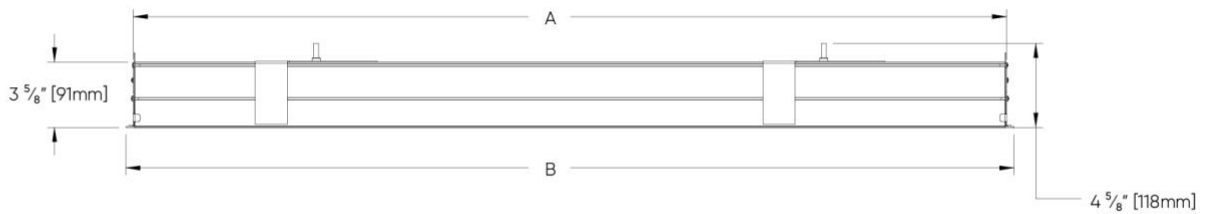

Le Louvre™ - Dimensional Diagrams

Grid Ceiling - Tegular ceiling (RT1)

| Length of run | A | B |
|---------------|-----------------------------|-------------------------------|
| 4FT | $46 \frac{7}{8}"$ [1191 mm] | $47 \frac{11}{16}"$ [1212 mm] |
| 6FT | $70 \frac{7}{8}"$ [1800mm] | $71 \frac{11}{16}"$ [1821mm] |
| 8FT | $94 \frac{7}{8}"$ [2409mm] | $95 \frac{11}{16}"$ [2430mm] |
| 10FT | $118 \frac{7}{8}"$ [3018mm] | $119 \frac{11}{16}"$ [3039mm] |
| 12FT | $142 \frac{7}{8}"$ [3627mm] | $143 \frac{11}{16}"$ [3648mm] |

Grid Ceiling - T-bar ceiling (RT2)

| Length of run | A | B |
|---------------|-----------------------------|-------------------------------|
| 4FT | $46 \frac{7}{8}"$ [1191 mm] | $47 \frac{11}{16}"$ [1212 mm] |
| 6FT | $70 \frac{7}{8}"$ [1800mm] | $71 \frac{11}{16}"$ [1821mm] |
| 8FT | $94 \frac{7}{8}"$ [2409mm] | $95 \frac{11}{16}"$ [2430mm] |
| 10FT | $118 \frac{7}{8}"$ [3018mm] | $119 \frac{11}{16}"$ [3039mm] |
| 12FT | $142 \frac{7}{8}"$ [3627mm] | $143 \frac{11}{16}"$ [3648mm] |

Le Louvre™ - Dimensional Diagrams

Hard Ceiling - Trimless (RT3)

| Length of run | A | B |
|---------------|---|---|
| 4FT | 48 ³ / ₁₆ " [1224 mm] | 50 ³ / ₁₆ " [1275 mm] |
| 6FT | 72 ³ / ₁₆ " [1833 mm] | 74 ³ / ₁₆ " [1884mm] |
| 8FT | 96 ³ / ₁₆ " [2442mm] | 98 ³ / ₁₆ " [2493mm] |
| 10FT | 120 ³ / ₁₆ " [3051mm] | 122 ³ / ₁₆ " [3102mm] |
| 12FT | 144 ³ / ₁₆ " [3660mm] | 146 ³ / ₁₆ " [3711mm] |

Hard Ceiling - Trim (RT4)

| Length of run | A | B |
|---------------|---|---------------|
| 4FT | 48 ³ / ₁₆ " [1224 mm] | 49" [1245 mm] |
| 6FT | 72 ³ / ₁₆ " [1833 mm] | 73" [1854mm] |
| 8FT | 96 ³ / ₁₆ " [2442mm] | 97" [2464mm] |
| 10FT | 120 ³ / ₁₆ " [3051mm] | 121" [3173mm] |
| 12FT | 144 ³ / ₁₆ " [3660mm] | 145" [3683mm] |