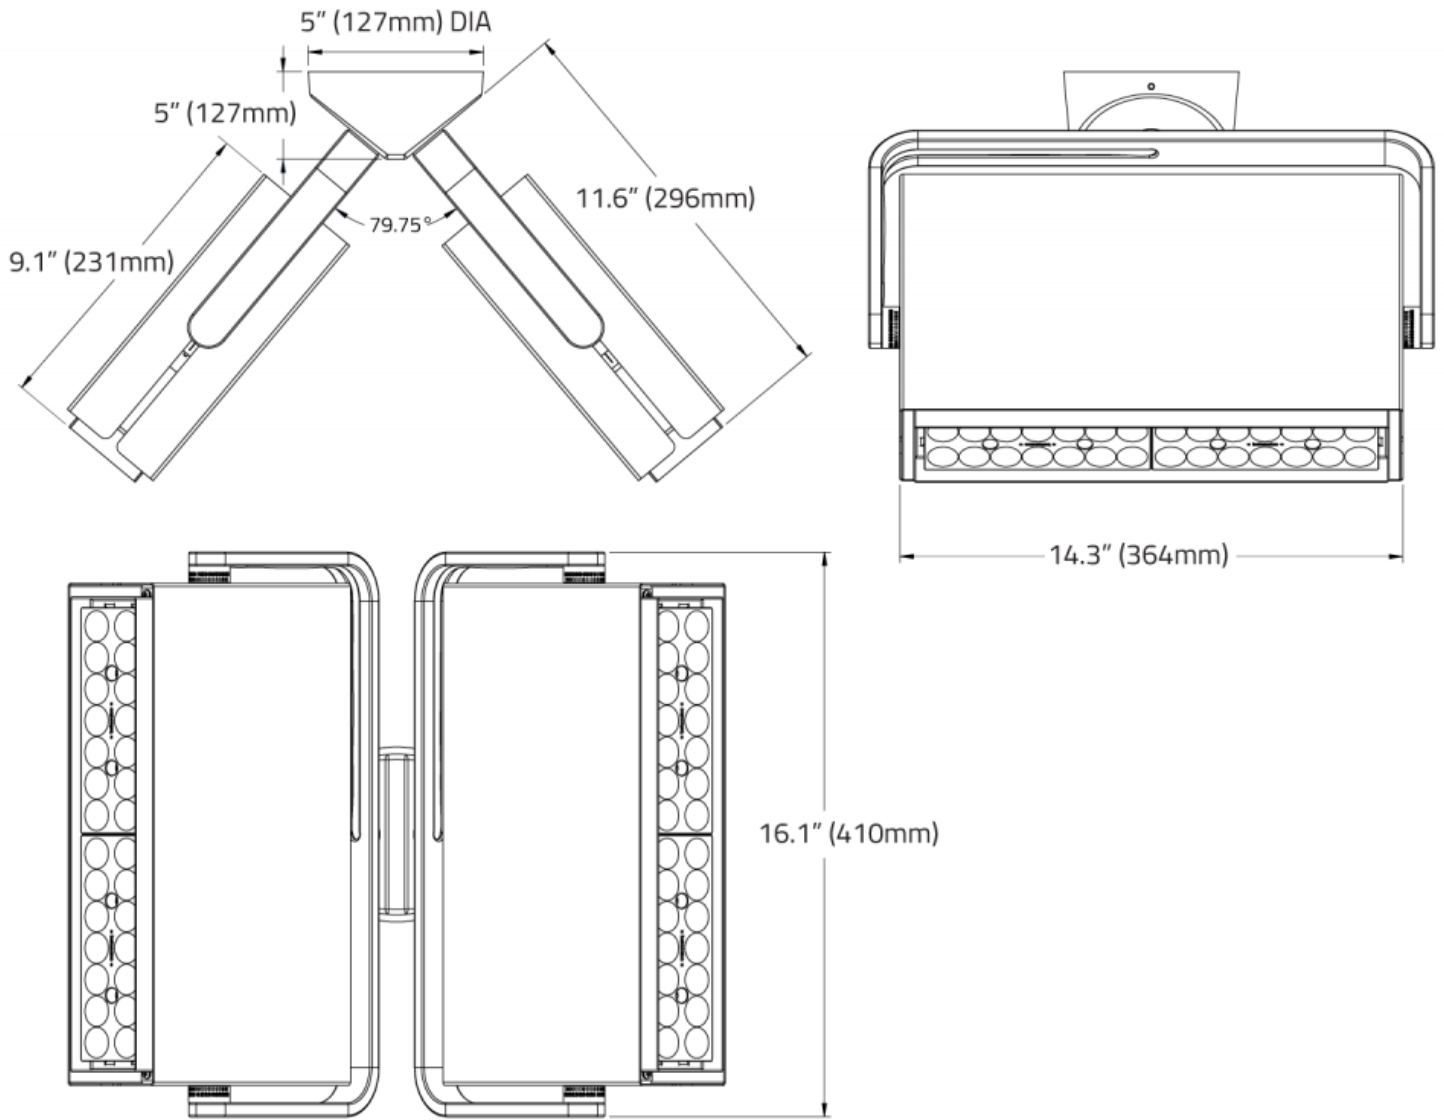

Matrex Dual™ - Dimensional Diagrams

Matrex Dual™ - Dimensional Diagrams

ISOMETRIC
BOTTOM VIEW

FIXED
YOKE

VIEW NORMAL TO YOKE

ISOMETRIC
TOP VIEW

ROTATING
YOKE

VIEW NORMAL TO YOKE

LOUVRES

HEX CELL LOUVRE

LADDER LOUVRE

Matrex Dual™ - Dimensional Diagrams

SNOOTS

STANDARD SNOOT

LONG SNOOT