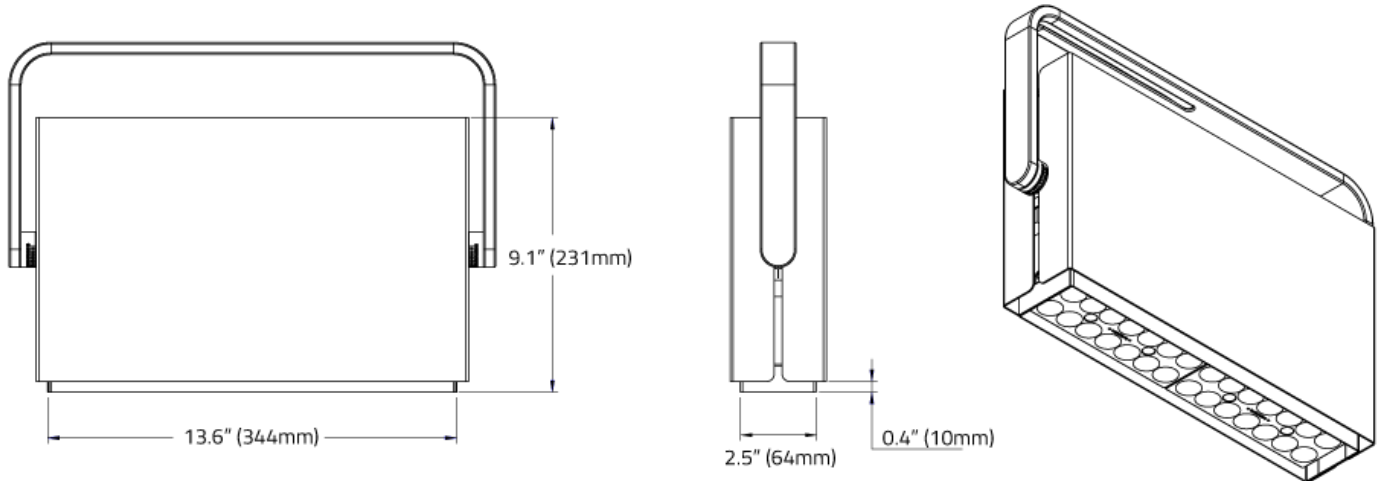

Matrex Dual™ - Dimensional Diagrams

Matrex Dual™ - Dimensional Diagrams

ISOMETRIC
BOTTOM VIEW

FIXED
YOKE

VIEW NORMAL TO YOKE

ISOMETRIC
TOP VIEW

ROTATING
YOKE

VIEW NORMAL TO YOKE

LOUVRES

HEX CELL LOUVRE

LADDER LOUVRE

Matrex Dual™ - Dimensional Diagrams

SNOOTS

STANDARD SNOOT

LONG SNOOT