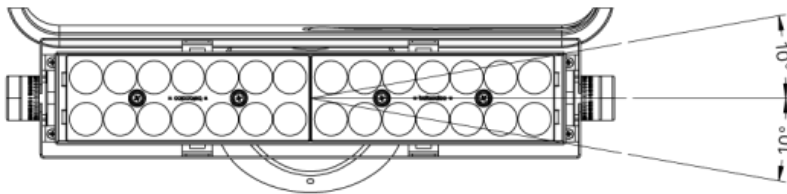

Matrex Dual™ - Dimensional Diagrams

Matrex Dual™ - Dimensional Diagrams

ISOMETRIC
BOTTOM VIEW

FIXED
YOKE

VIEW NORMAL TO YOKE

ISOMETRIC
TOP VIEW

ROTATING
YOKE

VIEW NORMAL TO YOKE

LOUVRES

HEX CELL LOUVRE

LADDER LOUVRE

Matrex Dual™ - Dimensional Diagrams

SNOOTS

STANDARD SNOOT

LONG SNOOT