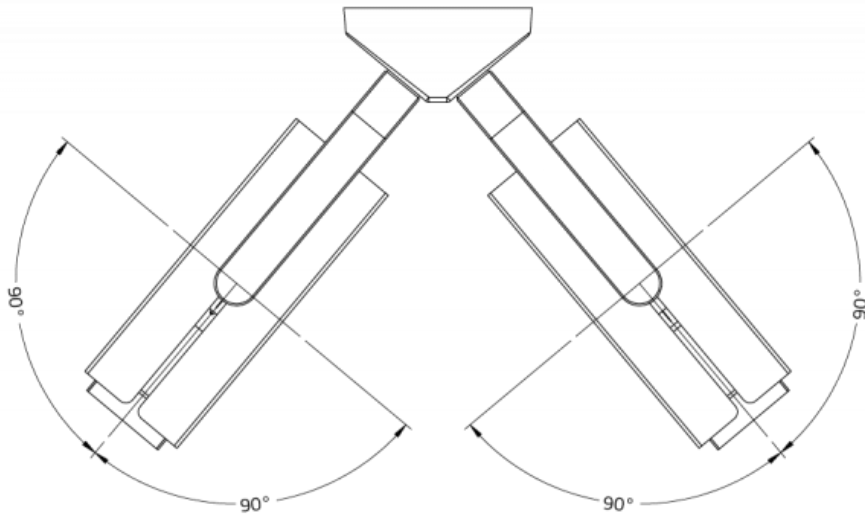

Matrex Dual™ - Dimensional Diagrams

Matrex Dual™ - Dimensional Diagrams

ISOMETRIC
BOTTOM VIEW

FIXED
YOKE

VIEW NORMAL TO YOKE

ISOMETRIC
TOP VIEW

ROTATING
YOKE

VIEW NORMAL TO YOKE

LOUVRES

HEX CELL LOUVRE

LADDER LOUVRE

Matrex Dual™ - Dimensional Diagrams

SNOOTS

STANDARD SNOOT

LONG SNOOT