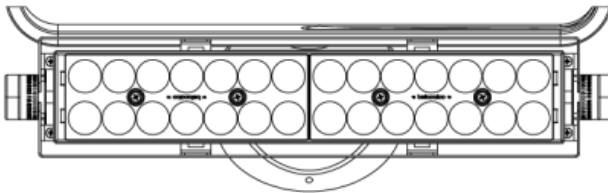

Matrex Dual™ - Dimensional Diagrams

Matrex Dual™ - Dimensional Diagrams

ISOMETRIC
BOTTOM VIEW

FIXED
YOKE

VIEW NORMAL TO YOKE

ISOMETRIC
TOP VIEW

ROTATING
YOKE

VIEW NORMAL TO YOKE

LOUVRES

HEX CELL LOUVRE

LADDER LOUVRE

Matrex Dual™ - Dimensional Diagrams

SNOOTS

STANDARD SNOOT

LONG SNOOT