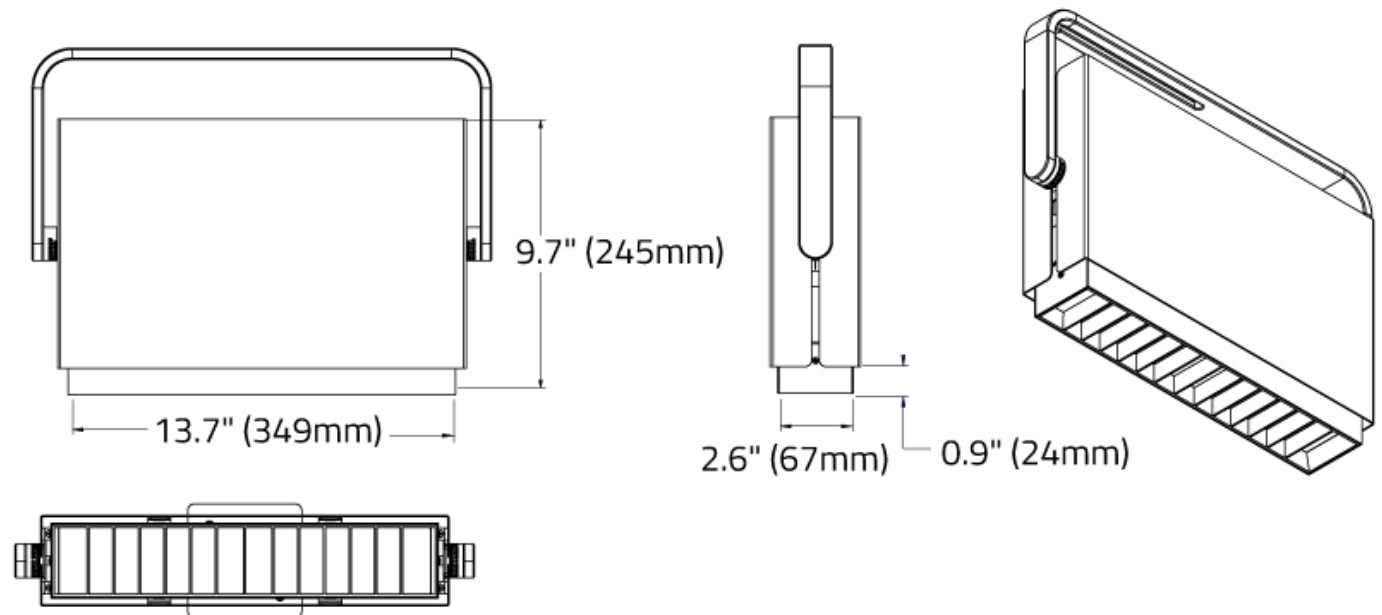

Matrex Dual™ - Dimensional Diagrams

Matrex Dual™ - Dimensional Diagrams

ISOMETRIC
BOTTOM VIEW

FIXED
YOKE

VIEW NORMAL TO YOKE

ISOMETRIC
TOP VIEW

ROTATING
YOKE

VIEW NORMAL TO YOKE

LOUVRES

HEX CELL LOUVRE

LADDER LOUVRE

Matrex Dual™ - Dimensional Diagrams

SNOOTS

STANDARD SNOOT

LONG SNOOT