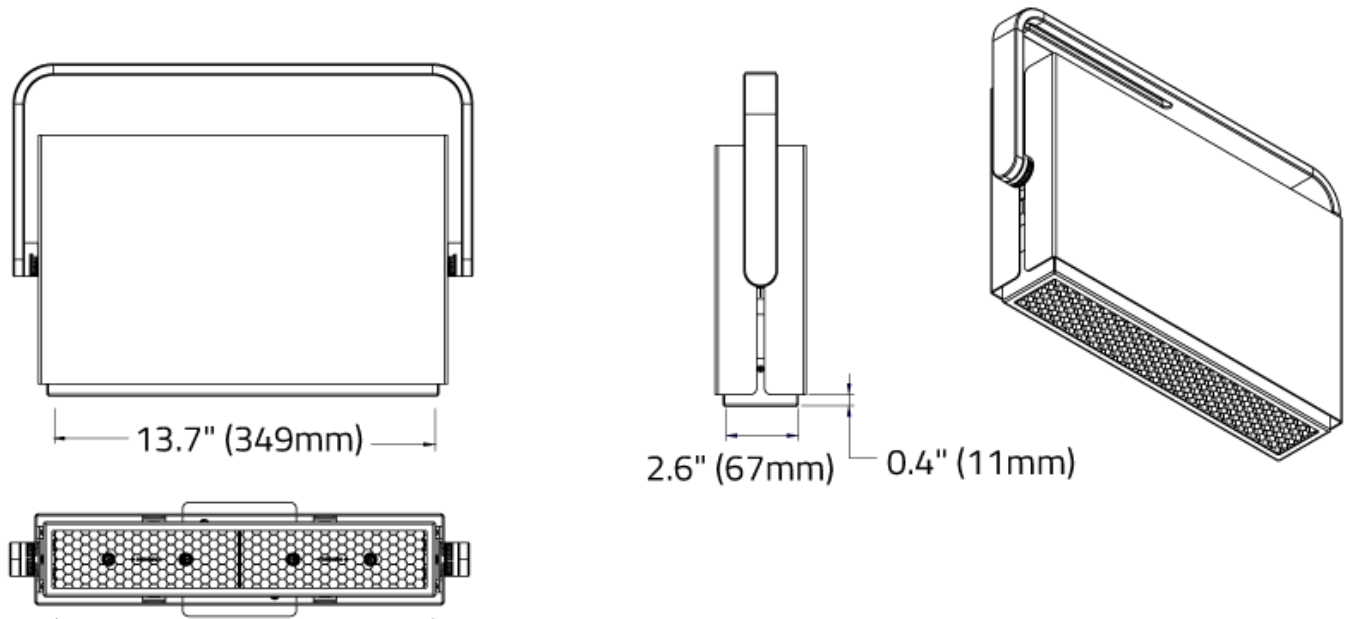

Matrex Dual™ - Dimensional Diagrams

Matrex Dual™ - Dimensional Diagrams

ISOMETRIC
BOTTOM VIEW

FIXED
YOKE

VIEW NORMAL TO YOKE

ISOMETRIC
TOP VIEW

ROTATING
YOKE

VIEW NORMAL TO YOKE

LOUVRES

HEX CELL LOUVRE

LADDER LOUVRE

Matrex Dual™ - Dimensional Diagrams

SNOOTS

STANDARD SNOOT

LONG SNOOT