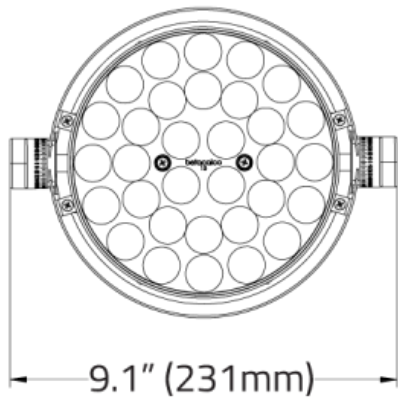

# Matrex RD Single™ - Dimensional Diagrams

# Matrex RD Single™ - Dimensional Diagrams

ISOMETRIC  
BOTTOM VIEW

ISOMETRIC  
TOP VIEW

LOUVRE

### HEX CELL LOUVRE

## Matrex RD Single - COB

Isometric View