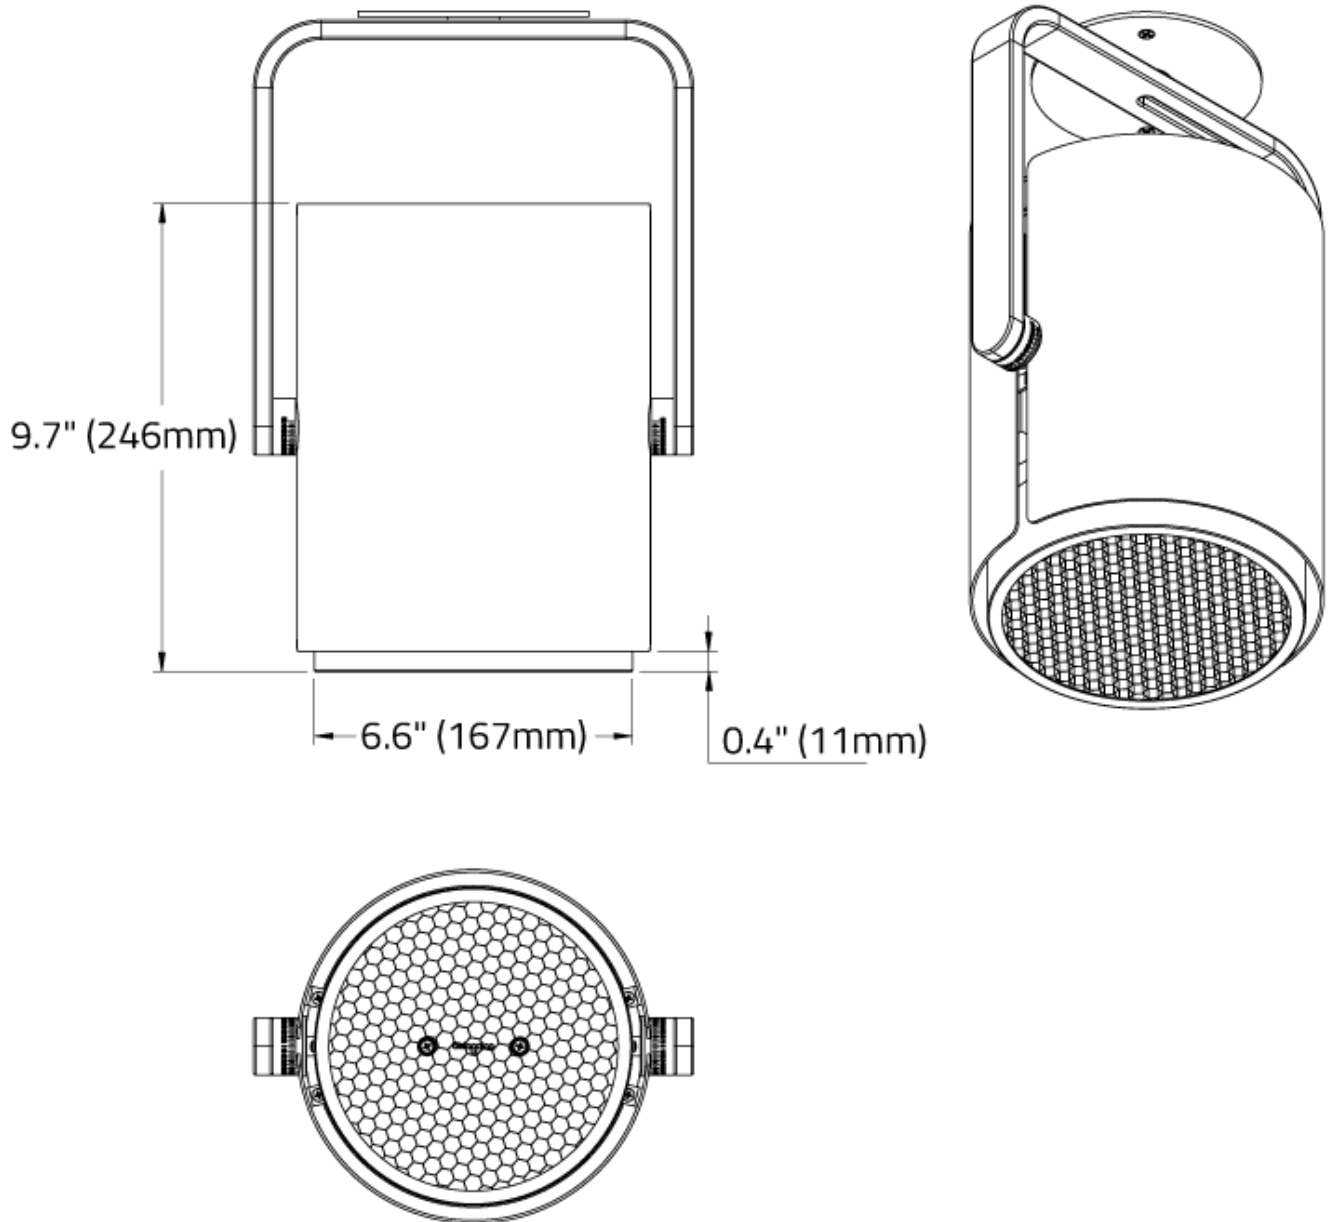

# Matrex RD Single™ - Dimensional Diagrams

# Matrex RD Single™ - Dimensional Diagrams

ISOMETRIC  
BOTTOM VIEW

ISOMETRIC  
TOP VIEW

LOUVRE

### HEX CELL LOUVRE