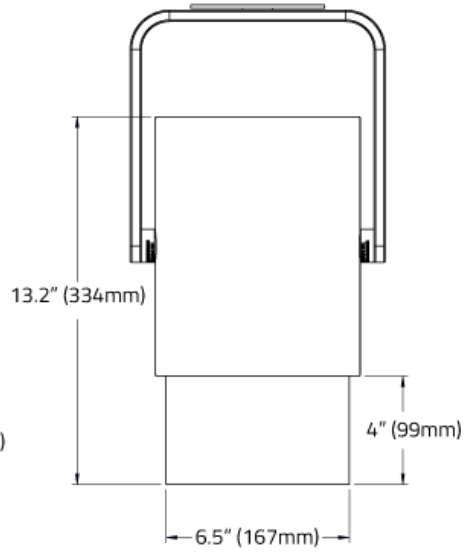

Matrex RD Single™ - Dimensional Diagrams

SNOOTS

STANDARD SNOOT

LONG SNOOT

HALF SNOOT