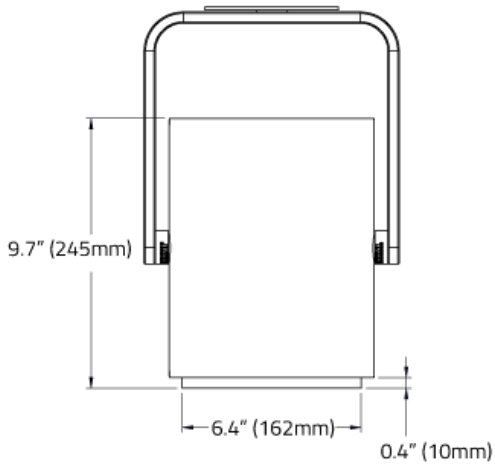

Matrex RD Single™ - Dimensional Diagrams

SNOOTS

STANDARD SNOOT