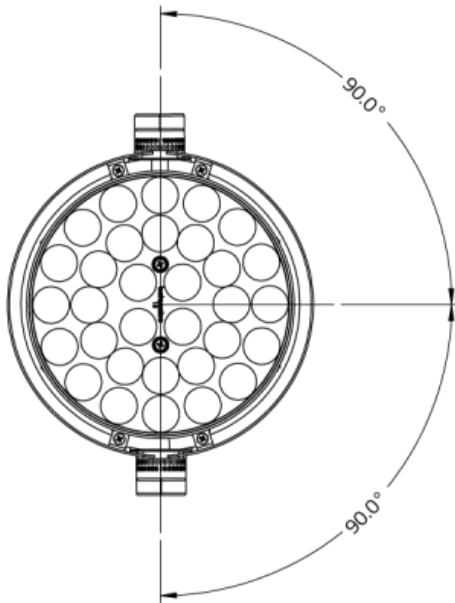

# Matrex RD Single™ - Dimensional Diagrams

# Matrex RD Single™ - Dimensional Diagrams

ISOMETRIC  
BOTTOM VIEW

ISOMETRIC  
TOP VIEW

LOUVRE

### HEX CELL LOUVRE

## Matrex RD Single - COB

Isometric View