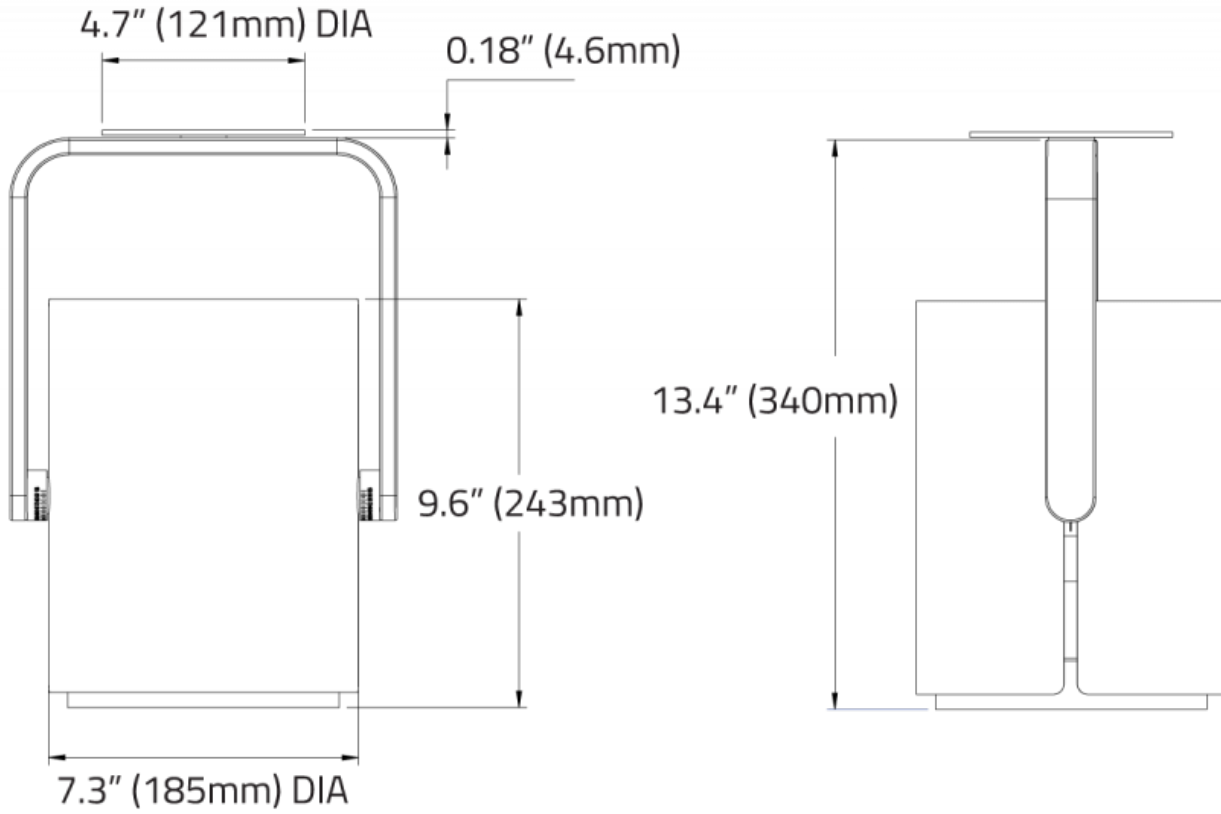

# Matrex RD Single™ - Dimensional Diagrams

# Matrex RD Single™ - Dimensional Diagrams

ISOMETRIC  
BOTTOM VIEW

ISOMETRIC  
TOP VIEW

LOUVRE

### HEX CELL LOUVRE