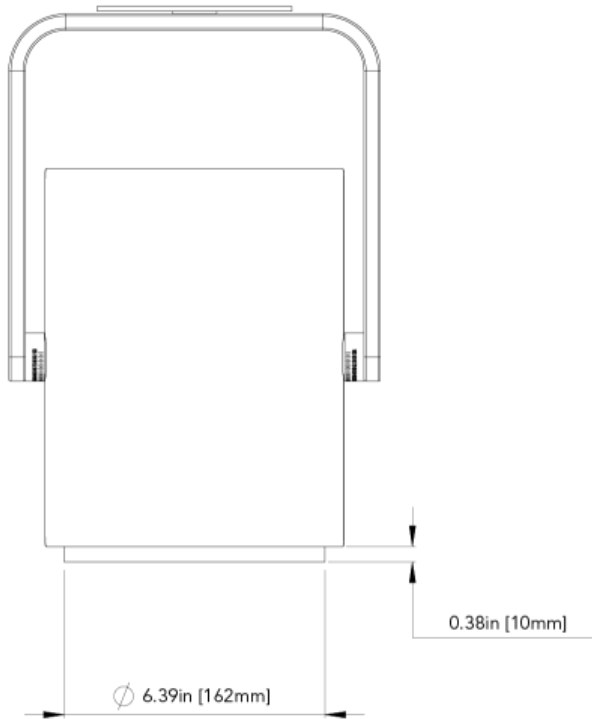

## Matrex RD Single - COB

Isometric View