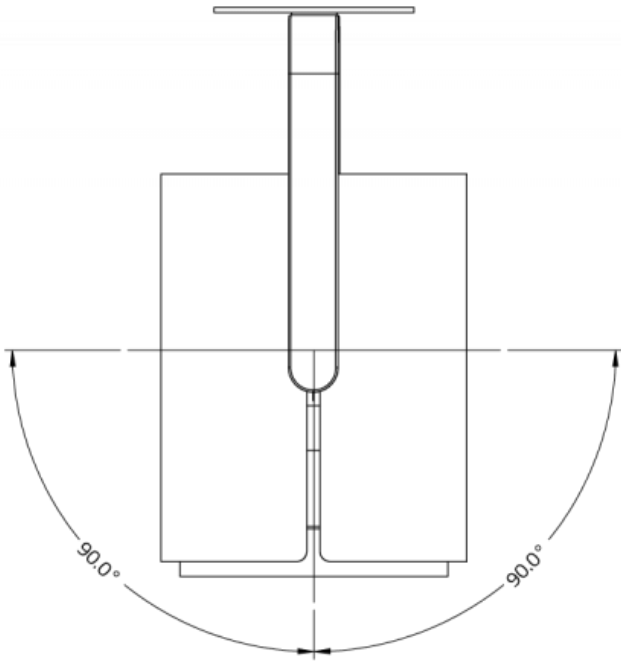

# Matrex RD Single™ - Dimensional Diagrams

# Matrex RD Single™ - Dimensional Diagrams

ISOMETRIC  
BOTTOM VIEW

ISOMETRIC  
TOP VIEW

LOUVRE

### HEX CELL LOUVRE

## Matrex RD Single - COB

Isometric View