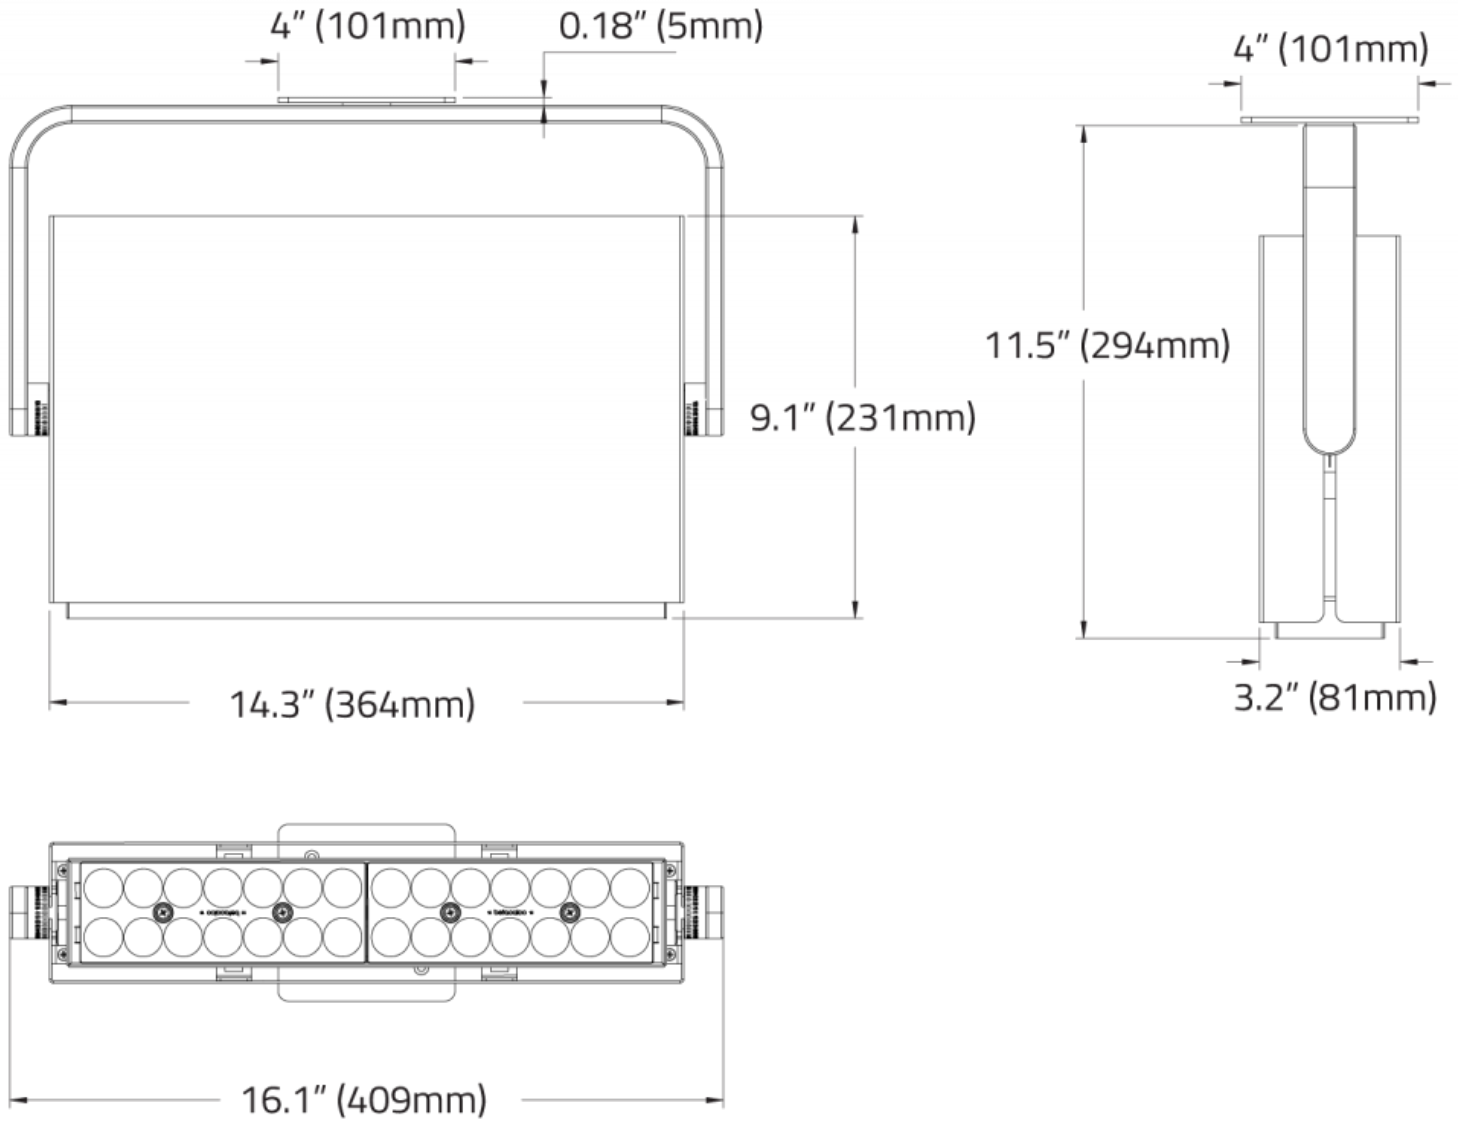

Matrex Single™ - Dimensional Diagrams

Matrex Single™ - Dimensional Diagrams

LOUVRES

HEX CELL LOUVRE

LADDER LOUVRE

Matrex Single™ - Dimensional Diagrams

SNOOTS

STANDARD SNOOT