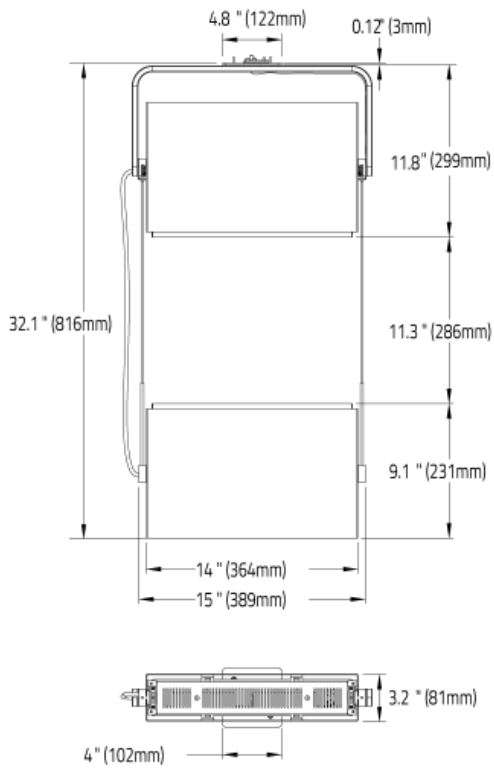

Matrex Dual Twist™ - Dimensional Diagrams

Direct Indirect

Matrex Dual Twist™ - Dimensional Diagrams

Double Down

Snoots

STANDARD SNOOT

LONG SNOOT

Matrex Dual Twist™ - Dimensional Diagrams

LOUVRES

HEX CELL LOUVRE

LADDER LOUVRE