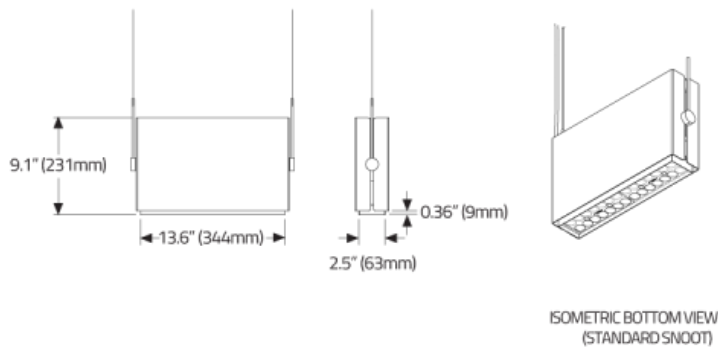

Matrex Dual Twist™ - Dimensional Diagrams

Direct Indirect

Matrex Dual Twist™ - Dimensional Diagrams

Double Down

Snoots

STANDARD SNOOT

LONG SNOOT

Matrex Dual Twist™ - Dimensional Diagrams

LOUVRES

HEX CELL LOUVRE

LADDER LOUVRE