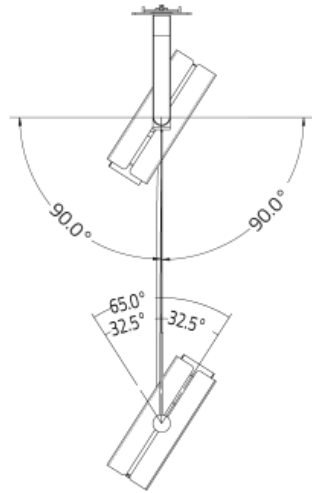

Matrex Dual Twist™ - Dimensional Diagrams

Direct Indirect

Matrex Dual Twist™ - Dimensional Diagrams

Double Down

Snoots

STANDARD SNOOT

LONG SNOOT

Matrex Dual Twist™ - Dimensional Diagrams

LOUVRES

HEX CELL LOUVRE

LADDER LOUVRE