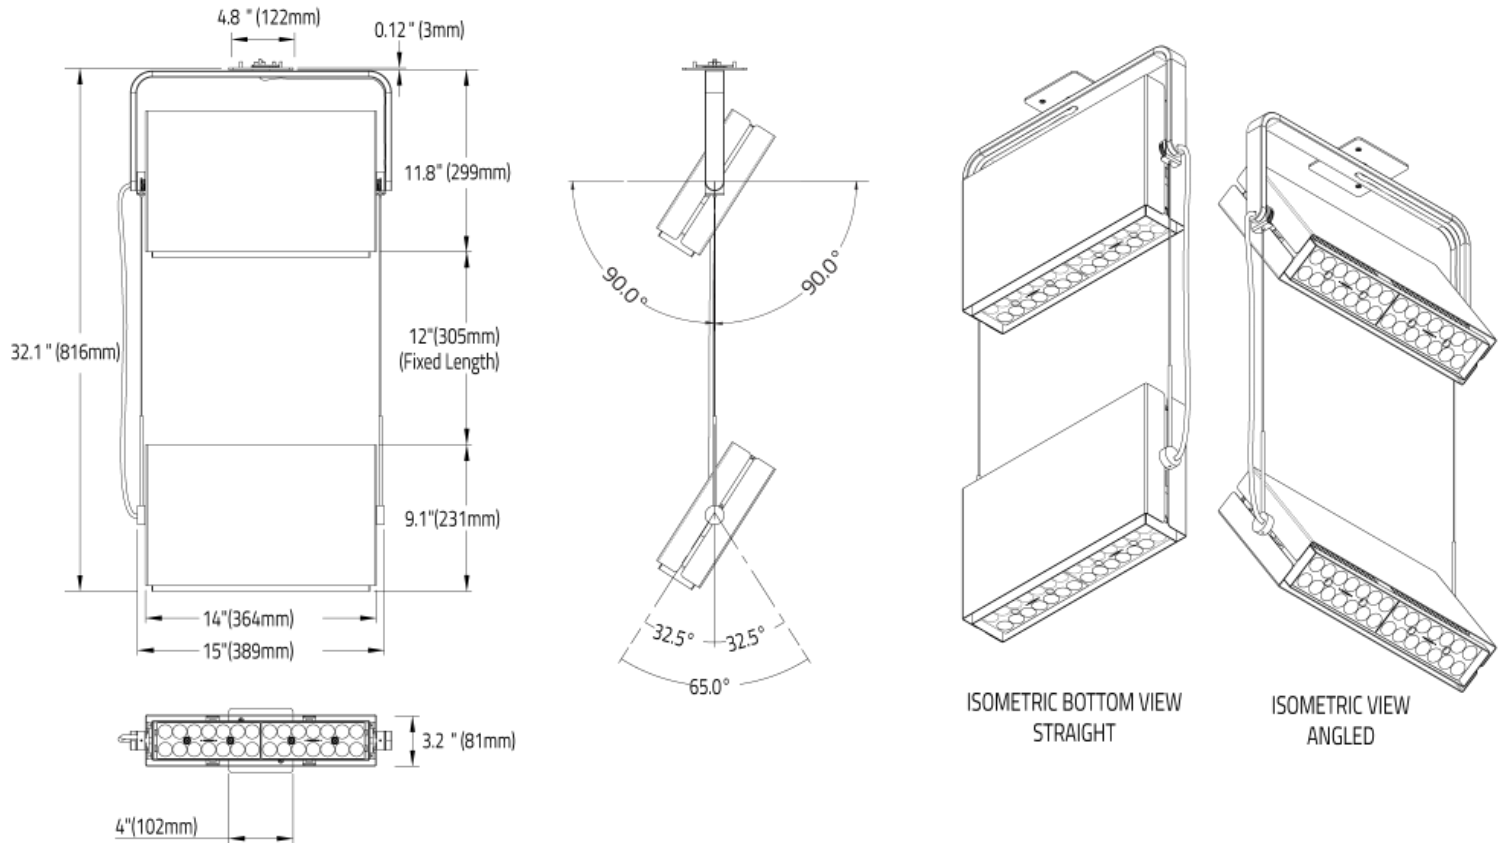

Matrex Dual Twist™ - Dimensional Diagrams

Direct Indirect

Matrex Dual Twist™ - Dimensional Diagrams

Double Down

Snoots

STANDARD SNOOT

LONG SNOOT

Matrex Dual Twist™ - Dimensional Diagrams

LOUVRES

HEX CELL LOUVRE

LADDER LOUVRE