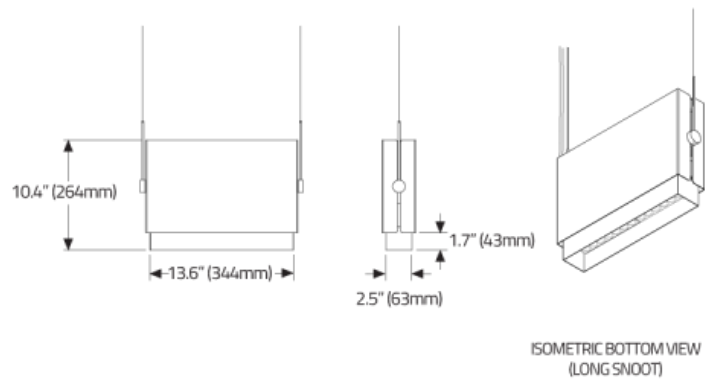

Matrex Dual Twist™ - Dimensional Diagrams

Direct Indirect

Matrex Dual Twist™ - Dimensional Diagrams

Double Down

Snoots

STANDARD SNOOT

LONG SNOOT

Matrex Dual Twist™ - Dimensional Diagrams

LOUVRES

HEX CELL LOUVRE

LADDER LOUVRE