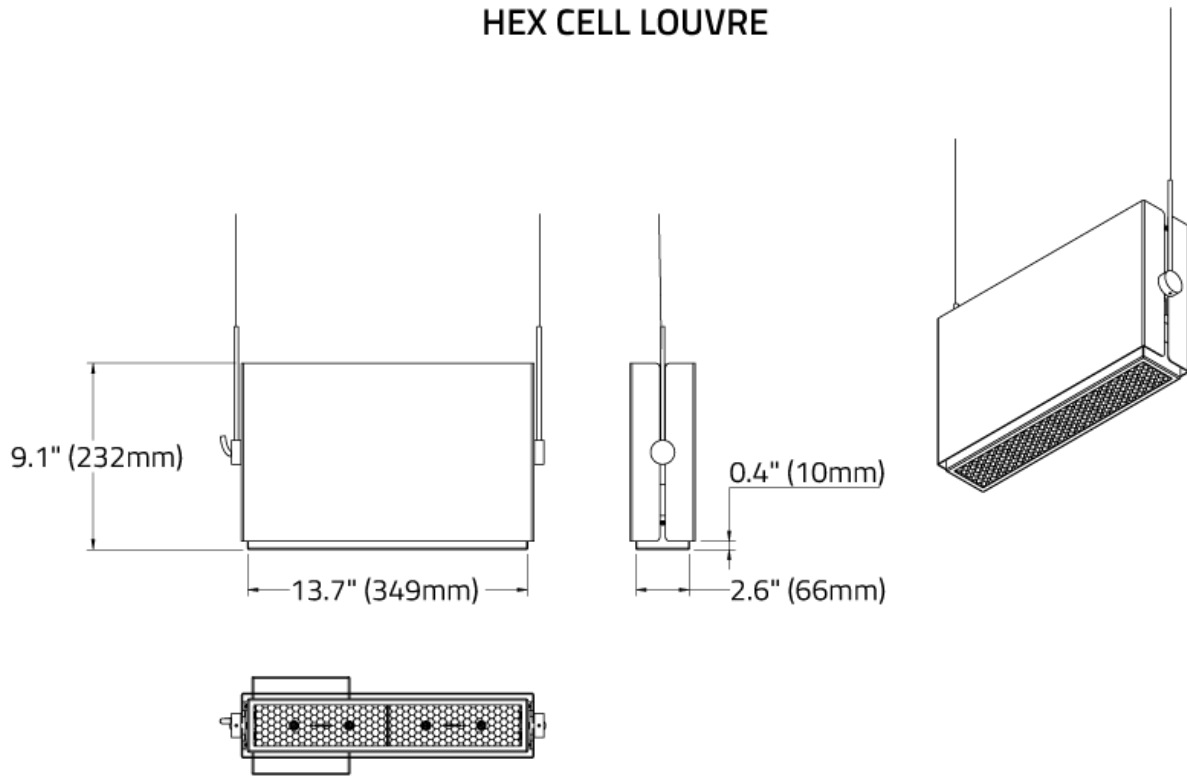

Matrex Dual Twist™ - Dimensional Diagrams

Direct Indirect

Matrex Dual Twist™ - Dimensional Diagrams

Double Down

Snoots

STANDARD SNOOT

LONG SNOOT

Matrex Dual Twist™ - Dimensional Diagrams

LOUVRES

HEX CELL LOUVRE

LADDER LOUVRE