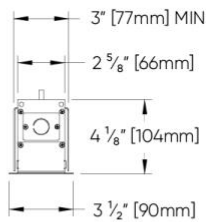

## Grid Ceiling - Tegular ceiling (RT1)

Length of run	A	B
4FT	46 7/8" [1191 mm]	47 11/16" [1212 mm]
6FT	70 7/8" [1800mm]	71 11/16" [1821mm]
8FT	94 7/8" [2409mm]	95 11/16" [2430mm]
10FT	118 7/8" [3018mm]	119 11/16" [3039mm]
12FT	142 7/8" [3627mm]	143 11/16" [3648mm]

## Grid Ceiling - T-bar ceiling (RT2)

Length of run	A	B
4FT	46 7/8" [1191 mm]	47 11/16" [1212 mm]
6FT	70 7/8" [1800mm]	71 11/16" [1821mm]
8FT	94 7/8" [2409mm]	95 11/16" [2430mm]
10FT	118 7/8" [3018mm]	119 11/16" [3039mm]
12FT	142 7/8" [3627mm]	143 11/16" [3648mm]

# Oooh™ - Dimensional Diagrams

## Hard Ceiling - Trim (RT4)

Length of run	A	B
4FT	48 <sup>3</sup> / <sub>16</sub> " [1224 mm]	49" [1245 mm]
6FT	72 <sup>3</sup> / <sub>16</sub> " [1833 mm]	73" [1854mm]
8FT	96 <sup>3</sup> / <sub>16</sub> " [2442mm]	97" [2464mm]
10FT	120 <sup>3</sup> / <sub>16</sub> " [3051mm]	121" [3173mm]
12FT	144 <sup>3</sup> / <sub>16</sub> " [3660mm]	145" [3683mm]