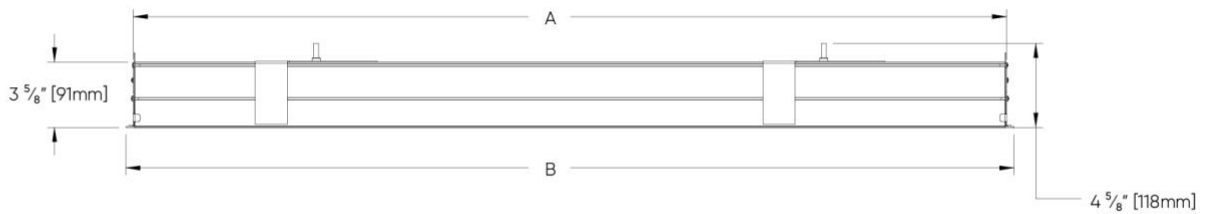

Hard Ceiling - Trim (RT4)

Length of run	A	B
4FT	48 ³/₁₆" [1224 mm]	49" [1245 mm]
6FT	72 ³/₁₆" [1833 mm]	73" [1854mm]
8FT	96 ³/₁₆" [2442mm]	97" [2464mm]
10FT	120 ³/₁₆" [3051mm]	121" [3173mm]
12FT	144 ³/₁₆" [3660mm]	145" [3683mm]