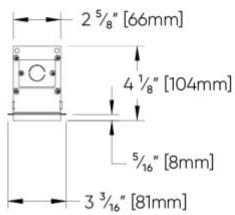

# Ooooh™ - Dimensional Diagrams

## Grid Ceiling - Tegular ceiling (RT1)

Length of run	A	B
4FT	46 7/8" [1191 mm]	47 11/16" [1212 mm]
6FT	70 7/8" [1800mm]	71 11/16" [1821mm]
8FT	94 7/8" [2409mm]	95 11/16" [2430mm]
10FT	118 7/8" [3018mm]	119 11/16" [3039mm]
12FT	142 7/8" [3627mm]	143 11/16" [3648mm]

## Grid Ceiling - T-bar ceiling (RT2)

Length of run	A	B
4FT	46 7/8" [1191 mm]	47 11/16" [1212 mm]
6FT	70 7/8" [1800mm]	71 11/16" [1821mm]
8FT	94 7/8" [2409mm]	95 11/16" [2430mm]
10FT	118 7/8" [3018mm]	119 11/16" [3039mm]
12FT	142 7/8" [3627mm]	143 11/16" [3648mm]

## Hard Ceiling - Trim (RT4)

Length of run	A	B
4FT	48 <sup>3</sup> / <sub>16</sub> " [1224 mm]	49" [1245 mm]
6FT	72 <sup>3</sup> / <sub>16</sub> " [1833 mm]	73" [1854mm]
8FT	96 <sup>3</sup> / <sub>16</sub> " [2442mm]	97" [2464mm]
10FT	120 <sup>3</sup> / <sub>16</sub> " [3051mm]	121" [3173mm]
12FT	144 <sup>3</sup> / <sub>16</sub> " [3660mm]	145" [3683mm]