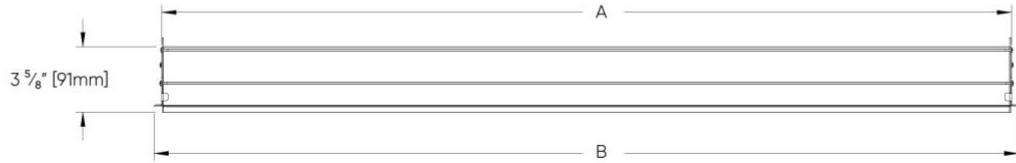

# Ooooh™ - Dimensional Diagrams

## Grid Ceiling - Tegular ceiling (RT1)

Length of run	A	B
4FT	46 7/8" [1191 mm]	47 11/16" [1212 mm]
6FT	70 7/8" [1800mm]	71 11/16" [1821mm]
8FT	94 7/8" [2409mm]	95 11/16" [2430mm]
10FT	118 7/8" [3018mm]	119 11/16" [3039mm]
12FT	142 7/8" [3627mm]	143 11/16" [3648mm]

## Grid Ceiling - T-bar ceiling (RT2)

Length of run	A	B
4FT	46 7/8" [1191 mm]	47 11/16" [1212 mm]
6FT	70 7/8" [1800mm]	71 11/16" [1821mm]
8FT	94 7/8" [2409mm]	95 11/16" [2430mm]
10FT	118 7/8" [3018mm]	119 11/16" [3039mm]
12FT	142 7/8" [3627mm]	143 11/16" [3648mm]