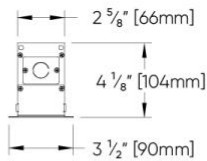

# Ooooh™ - Dimensional Diagrams

## Grid Ceiling - Tegular ceiling (RT1)

Length of run	A	B
4FT	46 7/8" [1191 mm]	47 11/16" [1212 mm]
6FT	70 7/8" [1800mm]	71 11/16" [1821mm]
8FT	94 7/8" [2409mm]	95 11/16" [2430mm]
10FT	118 7/8" [3018mm]	119 11/16" [3039mm]
12FT	142 7/8" [3627mm]	143 11/16" [3648mm]

## Grid Ceiling - T-bar ceiling (RT2)

Length of run	A	B
4FT	46 7/8" [1191 mm]	47 11/16" [1212 mm]
6FT	70 7/8" [1800mm]	71 11/16" [1821mm]
8FT	94 7/8" [2409mm]	95 11/16" [2430mm]
10FT	118 7/8" [3018mm]	119 11/16" [3039mm]
12FT	142 7/8" [3627mm]	143 11/16" [3648mm]

## Hard Ceiling - Trim (RT4)

Length of run	A	B
4FT	48 <sup>3</sup> / <sub>16</sub> " [1224 mm]	49" [1245 mm]
6FT	72 <sup>3</sup> / <sub>16</sub> " [1833 mm]	73" [1854mm]
8FT	96 <sup>3</sup> / <sub>16</sub> " [2442mm]	97" [2464mm]
10FT	120 <sup>3</sup> / <sub>16</sub> " [3051mm]	121" [3173mm]
12FT	144 <sup>3</sup> / <sub>16</sub> " [3660mm]	145" [3683mm]