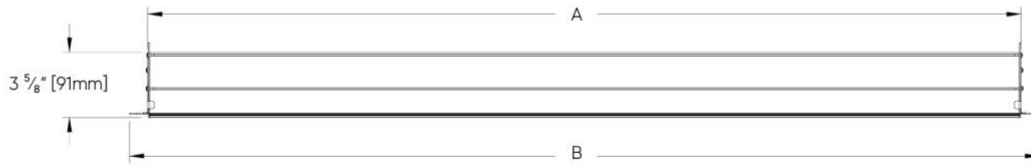

Oooh™ - Dimensional Diagrams

Hard Ceiling - Trimless (RT3)

Length of run	A	B
4FT	48 ³/₁₆" [1224 mm]	50 ³/₁₆" [1275 mm]
6FT	72 ³/₁₆" [1833 mm]	74 ³/₁₆" [1884mm]
8FT	96 ³/₁₆" [2442mm]	98 ³/₁₆" [2493mm]
10FT	120 ³/₁₆" [3051mm]	122 ³/₁₆" [3102mm]
12FT	144 ³/₁₆" [3660mm]	146 ³/₁₆" [3711mm]