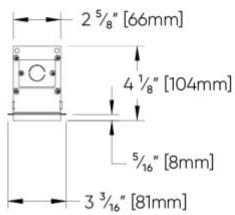

# Oooh™ - Dimensional Diagrams

## Grid Ceiling - Tegular ceiling (RT1)

| Length of run | A                 | B                   |
|---------------|-------------------|---------------------|
| 4FT           | 46 7/8" [1191 mm] | 47 11/16" [1212 mm] |
| 6FT           | 70 7/8" [1800mm]  | 71 11/16" [1821mm]  |
| 8FT           | 94 7/8" [2409mm]  | 95 11/16" [2430mm]  |
| 10FT          | 118 7/8" [3018mm] | 119 11/16" [3039mm] |
| 12FT          | 142 7/8" [3627mm] | 143 11/16" [3648mm] |

## Grid Ceiling - T-bar ceiling (RT2)

| Length of run | A                 | B                   |
|---------------|-------------------|---------------------|
| 4FT           | 46 7/8" [1191 mm] | 47 11/16" [1212 mm] |
| 6FT           | 70 7/8" [1800mm]  | 71 11/16" [1821mm]  |
| 8FT           | 94 7/8" [2409mm]  | 95 11/16" [2430mm]  |
| 10FT          | 118 7/8" [3018mm] | 119 11/16" [3039mm] |
| 12FT          | 142 7/8" [3627mm] | 143 11/16" [3648mm] |

## Hard Ceiling - Trim (RT4)

| Length of run | A   | B             |
|---------------|---|---------------|
| 4FT           | 48 <sup>3</sup> / <sub>16</sub> " [1224 mm] | 49" [1245 mm] |
| 6FT           | 72 <sup>3</sup> / <sub>16</sub> " [1833 mm] | 73" [1854mm]  |
| 8FT           | 96 <sup>3</sup> / <sub>16</sub> " [2442mm]  | 97" [2464mm]  |
| 10FT          | 120 <sup>3</sup> / <sub>16</sub> " [3051mm] | 121" [3173mm] |
| 12FT          | 144 <sup>3</sup> / <sub>16</sub> " [3660mm] | 145" [3683mm] |