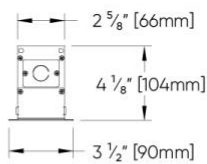

# Oooh™ - Dimensional Diagrams

## Grid Ceiling - Tegular ceiling (RT1)

| Length of run | A                 | B                   |
|---------------|-------------------|---------------------|
| 4FT           | 46 7/8" [1191 mm] | 47 11/16" [1212 mm] |
| 6FT           | 70 7/8" [1800mm]  | 71 11/16" [1821mm]  |
| 8FT           | 94 7/8" [2409mm]  | 95 11/16" [2430mm]  |
| 10FT          | 118 7/8" [3018mm] | 119 11/16" [3039mm] |
| 12FT          | 142 7/8" [3627mm] | 143 11/16" [3648mm] |

## Grid Ceiling - T-bar ceiling (RT2)

| Length of run | A                 | B                   |
|---------------|-------------------|---------------------|
| 4FT           | 46 7/8" [1191 mm] | 47 11/16" [1212 mm] |
| 6FT           | 70 7/8" [1800mm]  | 71 11/16" [1821mm]  |
| 8FT           | 94 7/8" [2409mm]  | 95 11/16" [2430mm]  |
| 10FT          | 118 7/8" [3018mm] | 119 11/16" [3039mm] |
| 12FT          | 142 7/8" [3627mm] | 143 11/16" [3648mm] |

## Hard Ceiling - Trim (RT4)

| Length of run | A   | B             |
|---------------|---|---------------|
| 4FT           | 48 <sup>3</sup> / <sub>16</sub> " [1224 mm] | 49" [1245 mm] |
| 6FT           | 72 <sup>3</sup> / <sub>16</sub> " [1833 mm] | 73" [1854mm]  |
| 8FT           | 96 <sup>3</sup> / <sub>16</sub> " [2442mm]  | 97" [2464mm]  |
| 10FT          | 120 <sup>3</sup> / <sub>16</sub> " [3051mm] | 121" [3173mm] |
| 12FT          | 144 <sup>3</sup> / <sub>16</sub> " [3660mm] | 145" [3683mm] |