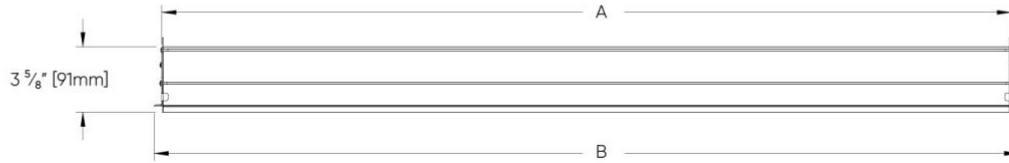

# Oooh™ - Dimensional Diagrams

## Grid Ceiling - Tegular ceiling (RT1)

| Length of run | A                 | B                   |
|---------------|-------------------|---------------------|
| 4FT           | 46 7/8" [1191 mm] | 47 11/16" [1212 mm] |
| 6FT           | 70 7/8" [1800mm]  | 71 11/16" [1821mm]  |
| 8FT           | 94 7/8" [2409mm]  | 95 11/16" [2430mm]  |
| 10FT          | 118 7/8" [3018mm] | 119 11/16" [3039mm] |
| 12FT          | 142 7/8" [3627mm] | 143 11/16" [3648mm] |

## Grid Ceiling - T-bar ceiling (RT2)

| Length of run | A                 | B                   |
|---------------|-------------------|---------------------|
| 4FT           | 46 7/8" [1191 mm] | 47 11/16" [1212 mm] |
| 6FT           | 70 7/8" [1800mm]  | 71 11/16" [1821mm]  |
| 8FT           | 94 7/8" [2409mm]  | 95 11/16" [2430mm]  |
| 10FT          | 118 7/8" [3018mm] | 119 11/16" [3039mm] |
| 12FT          | 142 7/8" [3627mm] | 143 11/16" [3648mm] |