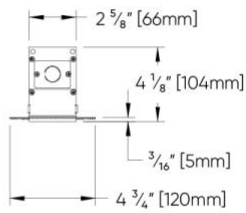

Oooh™ - Dimensional Diagrams

Hard Ceiling - Trimless (RT3)

Length of run	A	B
4FT	48 ³/₁₆" [1224 mm]	50 ³/₁₆" [1275 mm]
6FT	72 ³/₁₆" [1833 mm]	74 ³/₁₆" [1884mm]
8FT	96 ³/₁₆" [2442mm]	98 ³/₁₆" [2493mm]
10FT	120 ³/₁₆" [3051mm]	122 ³/₁₆" [3102mm]
12FT	144 ³/₁₆" [3660mm]	146 ³/₁₆" [3711mm]