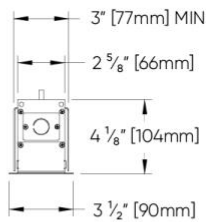

## Grid Ceiling - Tegular ceiling (RT1)

| Length of run | A                 | B                   |
|---------------|-------------------|---------------------|
| 4FT           | 46 7/8" [1191 mm] | 47 11/16" [1212 mm] |
| 6FT           | 70 7/8" [1800mm]  | 71 11/16" [1821mm]  |
| 8FT           | 94 7/8" [2409mm]  | 95 11/16" [2430mm]  |
| 10FT          | 118 7/8" [3018mm] | 119 11/16" [3039mm] |
| 12FT          | 142 7/8" [3627mm] | 143 11/16" [3648mm] |

## Grid Ceiling - T-bar ceiling (RT2)

| Length of run | A                 | B                   |
|---------------|-------------------|---------------------|
| 4FT           | 46 7/8" [1191 mm] | 47 11/16" [1212 mm] |
| 6FT           | 70 7/8" [1800mm]  | 71 11/16" [1821mm]  |
| 8FT           | 94 7/8" [2409mm]  | 95 11/16" [2430mm]  |
| 10FT          | 118 7/8" [3018mm] | 119 11/16" [3039mm] |
| 12FT          | 142 7/8" [3627mm] | 143 11/16" [3648mm] |

# Oooh™ - Dimensional Diagrams

## Hard Ceiling - Trim (RT4)

| Length of run | A   | B             |
|---------------|---|---------------|
| 4FT           | 48 <sup>3</sup> / <sub>16</sub> " [1224 mm] | 49" [1245 mm] |
| 6FT           | 72 <sup>3</sup> / <sub>16</sub> " [1833 mm] | 73" [1854mm]  |
| 8FT           | 96 <sup>3</sup> / <sub>16</sub> " [2442mm]  | 97" [2464mm]  |
| 10FT          | 120 <sup>3</sup> / <sub>16</sub> " [3051mm] | 121" [3173mm] |
| 12FT          | 144 <sup>3</sup> / <sub>16</sub> " [3660mm] | 145" [3683mm] |