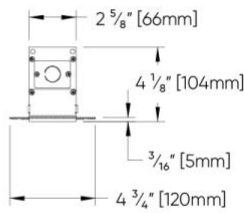

Tunnel™ - Dimensional Diagrams

Grid Ceiling - Tegular ceiling (RT1)

Length of run	A	B
4FT	46 7/8" [1191 mm]	47 11/16" [1212 mm]
6FT	70 7/8" [1800mm]	71 11/16" [1821mm]
8FT	94 7/8" [2409mm]	95 11/16" [2430mm]
10FT	118 7/8" [3018mm]	119 11/16" [3039mm]
12FT	142 7/8" [3627mm]	143 11/16" [3648mm]

Grid Ceiling - T-bar ceiling (RT2)

Length of run	A	B
4FT	46 7/8" [1191 mm]	47 11/16" [1212 mm]
6FT	70 7/8" [1800mm]	71 11/16" [1821mm]
8FT	94 7/8" [2409mm]	95 11/16" [2430mm]
10FT	118 7/8" [3018mm]	119 11/16" [3039mm]
12FT	142 7/8" [3627mm]	143 11/16" [3648mm]

Tunnel™ - Dimensional Diagrams

Hard Ceiling - Trimless (RT3)

Length of run	A	B
4FT	48 ³ / ₁₆ " [1224 mm]	50 ³ / ₁₆ " [1275 mm]
6FT	72 ³ / ₁₆ " [1833 mm]	74 ³ / ₁₆ " [1884mm]
8FT	96 ³ / ₁₆ " [2442mm]	98 ³ / ₁₆ " [2493mm]
10FT	120 ³ / ₁₆ " [3051mm]	122 ³ / ₁₆ " [3102mm]
12FT	144 ³ / ₁₆ " [3660mm]	146 ³ / ₁₆ " [3711mm]

Hard Ceiling - Trim (RT4)

Length of run	A	B
4FT	48 ³ / ₁₆ " [1224 mm]	49" [1245 mm]
6FT	72 ³ / ₁₆ " [1833 mm]	73" [1854mm]
8FT	96 ³ / ₁₆ " [2442mm]	97" [2464mm]
10FT	120 ³ / ₁₆ " [3051mm]	121" [3173mm]
12FT	144 ³ / ₁₆ " [3660mm]	145" [3683mm]