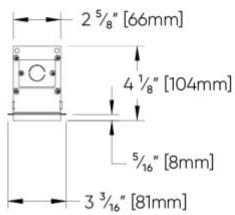

Tunnel™ - Dimensional Diagrams

Grid Ceiling - Tegular ceiling (RT1)

Length of run	A	B
4FT	46 7/8" [1191 mm]	47 11/16" [1212 mm]
6FT	70 7/8" [1800mm]	71 11/16" [1821mm]
8FT	94 7/8" [2409mm]	95 11/16" [2430mm]
10FT	118 7/8" [3018mm]	119 11/16" [3039mm]
12FT	142 7/8" [3627mm]	143 11/16" [3648mm]

Grid Ceiling - T-bar ceiling (RT2)

Length of run	A	B
4FT	46 7/8" [1191 mm]	47 11/16" [1212 mm]
6FT	70 7/8" [1800mm]	71 11/16" [1821mm]
8FT	94 7/8" [2409mm]	95 11/16" [2430mm]
10FT	118 7/8" [3018mm]	119 11/16" [3039mm]
12FT	142 7/8" [3627mm]	143 11/16" [3648mm]

Tunnel™ - Dimensional Diagrams

Hard Ceiling - Trimless (RT3)

Length of run	A	B
4FT	48 ³ / ₁₆ " [1224 mm]	50 ³ / ₁₆ " [1275 mm]
6FT	72 ³ / ₁₆ " [1833 mm]	74 ³ / ₁₆ " [1884mm]
8FT	96 ³ / ₁₆ " [2442mm]	98 ³ / ₁₆ " [2493mm]
10FT	120 ³ / ₁₆ " [3051mm]	122 ³ / ₁₆ " [3102mm]
12FT	144 ³ / ₁₆ " [3660mm]	146 ³ / ₁₆ " [3711mm]

Hard Ceiling - Trim (RT4)

Length of run	A	B
4FT	48 ³ / ₁₆ " [1224 mm]	49" [1245 mm]
6FT	72 ³ / ₁₆ " [1833 mm]	73" [1854mm]
8FT	96 ³ / ₁₆ " [2442mm]	97" [2464mm]
10FT	120 ³ / ₁₆ " [3051mm]	121" [3173mm]
12FT	144 ³ / ₁₆ " [3660mm]	145" [3683mm]