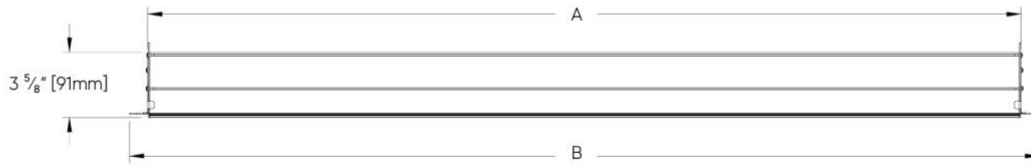

Tunnel™ - Dimensional Diagrams

Grid Ceiling - Tegular ceiling (RT1)

Length of run	A	B
4FT	46 7/8" [1191 mm]	47 11/16" [1212 mm]
6FT	70 7/8" [1800mm]	71 11/16" [1821mm]
8FT	94 7/8" [2409mm]	95 11/16" [2430mm]
10FT	118 7/8" [3018mm]	119 11/16" [3039mm]
12FT	142 7/8" [3627mm]	143 11/16" [3648mm]

Grid Ceiling - T-bar ceiling (RT2)

Length of run	A	B
4FT	46 7/8" [1191 mm]	47 11/16" [1212 mm]
6FT	70 7/8" [1800mm]	71 11/16" [1821mm]
8FT	94 7/8" [2409mm]	95 11/16" [2430mm]
10FT	118 7/8" [3018mm]	119 11/16" [3039mm]
12FT	142 7/8" [3627mm]	143 11/16" [3648mm]

Tunnel™ - Dimensional Diagrams

Hard Ceiling - Trimless (RT3)

Length of run	A	B
4FT	48 ³ / ₁₆ " [1224 mm]	50 ³ / ₁₆ " [1275 mm]
6FT	72 ³ / ₁₆ " [1833 mm]	74 ³ / ₁₆ " [1884mm]
8FT	96 ³ / ₁₆ " [2442mm]	98 ³ / ₁₆ " [2493mm]
10FT	120 ³ / ₁₆ " [3051mm]	122 ³ / ₁₆ " [3102mm]
12FT	144 ³ / ₁₆ " [3660mm]	146 ³ / ₁₆ " [3711mm]

Hard Ceiling - Trim (RT4)

Length of run	A	B
4FT	48 ³ / ₁₆ " [1224 mm]	49" [1245 mm]
6FT	72 ³ / ₁₆ " [1833 mm]	73" [1854mm]
8FT	96 ³ / ₁₆ " [2442mm]	97" [2464mm]
10FT	120 ³ / ₁₆ " [3051mm]	121" [3173mm]
12FT	144 ³ / ₁₆ " [3660mm]	145" [3683mm]