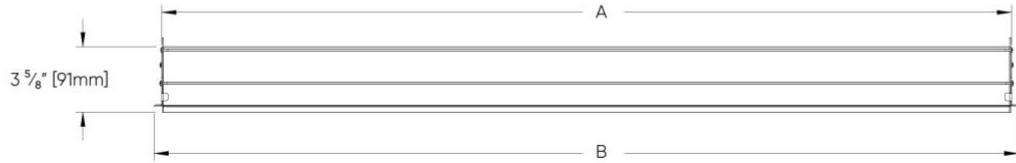

Tunnel™ - Dimensional Diagrams

Grid Ceiling - Tegular ceiling (RT1)

Length of run	A	B
4FT	46 7/8" [1191 mm]	47 11/16" [1212 mm]
6FT	70 7/8" [1800mm]	71 11/16" [1821mm]
8FT	94 7/8" [2409mm]	95 11/16" [2430mm]
10FT	118 7/8" [3018mm]	119 11/16" [3039mm]
12FT	142 7/8" [3627mm]	143 11/16" [3648mm]

Grid Ceiling - T-bar ceiling (RT2)

Length of run	A	B
4FT	46 7/8" [1191 mm]	47 11/16" [1212 mm]
6FT	70 7/8" [1800mm]	71 11/16" [1821mm]
8FT	94 7/8" [2409mm]	95 11/16" [2430mm]
10FT	118 7/8" [3018mm]	119 11/16" [3039mm]
12FT	142 7/8" [3627mm]	143 11/16" [3648mm]

Tunnel™ - Dimensional Diagrams

Hard Ceiling - Trimless (RT3)

Length of run	A	B
4FT	48 ³ / ₁₆ " [1224 mm]	50 ³ / ₁₆ " [1275 mm]
6FT	72 ³ / ₁₆ " [1833 mm]	74 ³ / ₁₆ " [1884mm]
8FT	96 ³ / ₁₆ " [2442mm]	98 ³ / ₁₆ " [2493mm]
10FT	120 ³ / ₁₆ " [3051mm]	122 ³ / ₁₆ " [3102mm]
12FT	144 ³ / ₁₆ " [3660mm]	146 ³ / ₁₆ " [3711mm]

Hard Ceiling - Trim (RT4)

Length of run	A	B
4FT	48 ³ / ₁₆ " [1224 mm]	49" [1245 mm]
6FT	72 ³ / ₁₆ " [1833 mm]	73" [1854mm]
8FT	96 ³ / ₁₆ " [2442mm]	97" [2464mm]
10FT	120 ³ / ₁₆ " [3051mm]	121" [3173mm]
12FT	144 ³ / ₁₆ " [3660mm]	145" [3683mm]