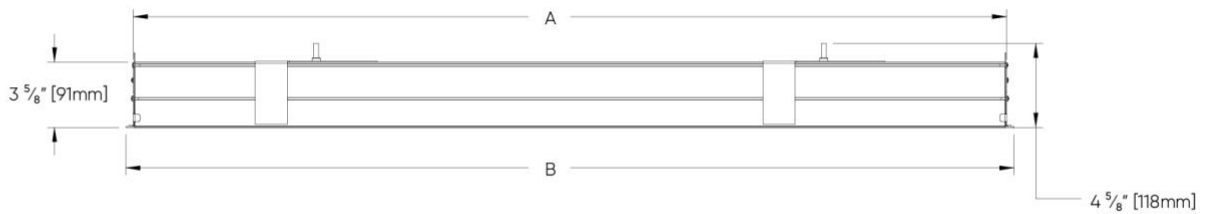

Tunnel™ - Dimensional Diagrams

Grid Ceiling - Tegular ceiling (RT1)

Length of run	A	B
4FT	46 7/8" [1191 mm]	47 11/16" [1212 mm]
6FT	70 7/8" [1800mm]	71 11/16" [1821mm]
8FT	94 7/8" [2409mm]	95 11/16" [2430mm]
10FT	118 7/8" [3018mm]	119 11/16" [3039mm]
12FT	142 7/8" [3627mm]	143 11/16" [3648mm]

Grid Ceiling - T-bar ceiling (RT2)

Length of run	A	B
4FT	46 7/8" [1191 mm]	47 11/16" [1212 mm]
6FT	70 7/8" [1800mm]	71 11/16" [1821mm]
8FT	94 7/8" [2409mm]	95 11/16" [2430mm]
10FT	118 7/8" [3018mm]	119 11/16" [3039mm]
12FT	142 7/8" [3627mm]	143 11/16" [3648mm]

Tunnel™ - Dimensional Diagrams

Hard Ceiling - Trimless (RT3)

Length of run	A	B
4FT	48 ³ / ₁₆ " [1224 mm]	50 ³ / ₁₆ " [1275 mm]
6FT	72 ³ / ₁₆ " [1833 mm]	74 ³ / ₁₆ " [1884mm]
8FT	96 ³ / ₁₆ " [2442mm]	98 ³ / ₁₆ " [2493mm]
10FT	120 ³ / ₁₆ " [3051mm]	122 ³ / ₁₆ " [3102mm]
12FT	144 ³ / ₁₆ " [3660mm]	146 ³ / ₁₆ " [3711mm]

Hard Ceiling - Trim (RT4)

Length of run	A	B
4FT	48 ³ / ₁₆ " [1224 mm]	49" [1245 mm]
6FT	72 ³ / ₁₆ " [1833 mm]	73" [1854mm]
8FT	96 ³ / ₁₆ " [2442mm]	97" [2464mm]
10FT	120 ³ / ₁₆ " [3051mm]	121" [3173mm]
12FT	144 ³ / ₁₆ " [3660mm]	145" [3683mm]