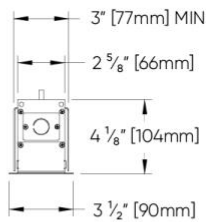

Tunnel™ - Dimensional Diagrams

Grid Ceiling - Tegular ceiling (RT1)

Length of run	A	B
4FT	46 7/8" [1191 mm]	47 11/16" [1212 mm]
6FT	70 7/8" [1800mm]	71 11/16" [1821mm]
8FT	94 7/8" [2409mm]	95 11/16" [2430mm]
10FT	118 7/8" [3018mm]	119 11/16" [3039mm]
12FT	142 7/8" [3627mm]	143 11/16" [3648mm]

Grid Ceiling - T-bar ceiling (RT2)

Length of run	A	B
4FT	46 7/8" [1191 mm]	47 11/16" [1212 mm]
6FT	70 7/8" [1800mm]	71 11/16" [1821mm]
8FT	94 7/8" [2409mm]	95 11/16" [2430mm]
10FT	118 7/8" [3018mm]	119 11/16" [3039mm]
12FT	142 7/8" [3627mm]	143 11/16" [3648mm]

Tunnel™ - Dimensional Diagrams

Hard Ceiling - Trimless (RT3)

Length of run	A	B
4FT	48 ³ / ₁₆ " [1224 mm]	50 ³ / ₁₆ " [1275 mm]
6FT	72 ³ / ₁₆ " [1833 mm]	74 ³ / ₁₆ " [1884mm]
8FT	96 ³ / ₁₆ " [2442mm]	98 ³ / ₁₆ " [2493mm]
10FT	120 ³ / ₁₆ " [3051mm]	122 ³ / ₁₆ " [3102mm]
12FT	144 ³ / ₁₆ " [3660mm]	146 ³ / ₁₆ " [3711mm]

Hard Ceiling - Trim (RT4)

Length of run	A	B
4FT	48 ³ / ₁₆ " [1224 mm]	49" [1245 mm]
6FT	72 ³ / ₁₆ " [1833 mm]	73" [1854mm]
8FT	96 ³ / ₁₆ " [2442mm]	97" [2464mm]
10FT	120 ³ / ₁₆ " [3051mm]	121" [3173mm]
12FT	144 ³ / ₁₆ " [3660mm]	145" [3683mm]