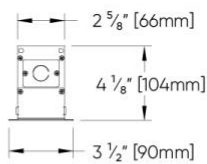

Tunnel™ - Dimensional Diagrams

Grid Ceiling - Tegular ceiling (RT1)

Length of run	A	B
4FT	46 7/8" [1191 mm]	47 11/16" [1212 mm]
6FT	70 7/8" [1800mm]	71 11/16" [1821mm]
8FT	94 7/8" [2409mm]	95 11/16" [2430mm]
10FT	118 7/8" [3018mm]	119 11/16" [3039mm]
12FT	142 7/8" [3627mm]	143 11/16" [3648mm]

Grid Ceiling - T-bar ceiling (RT2)

Length of run	A	B
4FT	46 7/8" [1191 mm]	47 11/16" [1212 mm]
6FT	70 7/8" [1800mm]	71 11/16" [1821mm]
8FT	94 7/8" [2409mm]	95 11/16" [2430mm]
10FT	118 7/8" [3018mm]	119 11/16" [3039mm]
12FT	142 7/8" [3627mm]	143 11/16" [3648mm]

Tunnel™ - Dimensional Diagrams

Hard Ceiling - Trimless (RT3)

Length of run	A	B
4FT	48 ³ / ₁₆ " [1224 mm]	50 ³ / ₁₆ " [1275 mm]
6FT	72 ³ / ₁₆ " [1833 mm]	74 ³ / ₁₆ " [1884mm]
8FT	96 ³ / ₁₆ " [2442mm]	98 ³ / ₁₆ " [2493mm]
10FT	120 ³ / ₁₆ " [3051mm]	122 ³ / ₁₆ " [3102mm]
12FT	144 ³ / ₁₆ " [3660mm]	146 ³ / ₁₆ " [3711mm]

Hard Ceiling - Trim (RT4)

Length of run	A	B
4FT	48 ³ / ₁₆ " [1224 mm]	49" [1245 mm]
6FT	72 ³ / ₁₆ " [1833 mm]	73" [1854mm]
8FT	96 ³ / ₁₆ " [2442mm]	97" [2464mm]
10FT	120 ³ / ₁₆ " [3051mm]	121" [3173mm]
12FT	144 ³ / ₁₆ " [3660mm]	145" [3683mm]