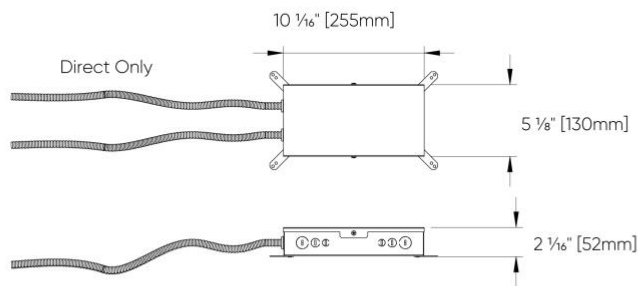

Felix™ - Dimensional Diagrams

SIZE	DIM A	DIM B
3ft	35 1/8" [907mm]	32" [813mm]
4ft	49 5/8" [1259mm]	44" [1117mm]
5ft	62 5/8" [1581mm]	55" [1397mm]
6ft	76 1/8" [1933mm]	67" [1702mm]
7ft	90" [2235mm]	79" [2006mm]

Felix™ - Dimensional Diagrams

SS1

SS6

Felix™ - Dimensional Diagrams

SS7

SIZE	MIN HEIGHT	MAX HEIGHT
3ft	24" [610mm]	78" [1981mm]
4ft	24" [610mm]	78" [1981mm]
5ft	36" [914mm]	78" [1981mm]
6ft	36" [914mm]	78" [1981mm]
7ft	42" [1067mm]	78" [1981mm]

SS9

SIZE	MIN HEIGHT	MAX HEIGHT
3ft	24" [610mm]	78" [1981mm]
4ft	24" [610mm]	78" [1981mm]
5ft	36" [914mm]	78" [1981mm]
6ft	36" [914mm]	78" [1981mm]
7ft	42" [1067mm]	78" [1981mm]