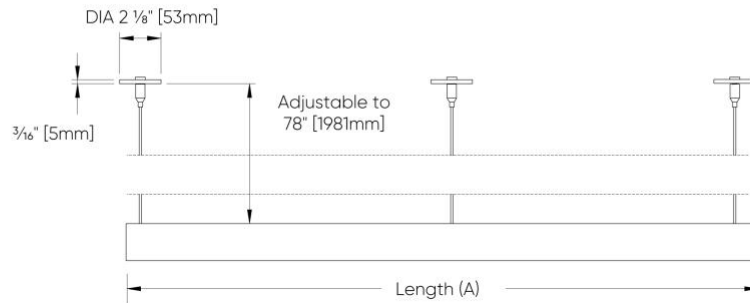

Felix™ - Dimensional Diagrams

SIZE	DIM A	DIM B
3ft	35 1/8" [907mm]	32" [813mm]
4ft	49 5/8" [1259mm]	44" [1117mm]
5ft	62 5/8" [1581mm]	55" [1397mm]
6ft	76 1/8" [1933mm]	67" [1702mm]
7ft	90" [2235mm]	79" [2006mm]

Felix™ - Dimensional Diagrams

SS1

SS6

Felix™ - Dimensional Diagrams

SS7

SIZE	MIN HEIGHT	MAX HEIGHT
3ft	24" [610mm]	78" [1981mm]
4ft	24" [610mm]	78" [1981mm]
5ft	36" [914mm]	78" [1981mm]
6ft	36" [914mm]	78" [1981mm]
7ft	42" [1067mm]	78" [1981mm]

SS9

SIZE	MIN HEIGHT	MAX HEIGHT
3ft	24" [610mm]	78" [1981mm]
4ft	24" [610mm]	78" [1981mm]
5ft	36" [914mm]	78" [1981mm]
6ft	36" [914mm]	78" [1981mm]
7ft	42" [1067mm]	78" [1981mm]