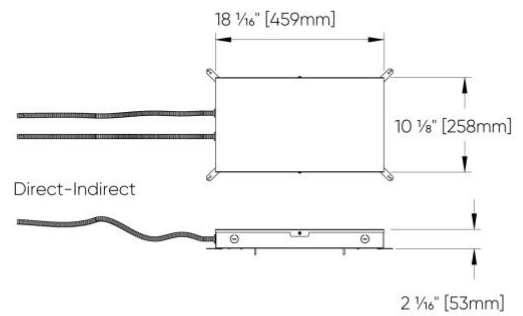

Felix™ - Dimensional Diagrams

SIZE	DIM A	DIM B
3ft	35 1/8" [907mm]	32" [813mm]
4ft	49 5/8" [1259mm]	44" [1117mm]
5ft	62 5/8" [1581mm]	55" [1397mm]
6ft	76 1/8" [1933mm]	67" [1702mm]
7ft	90" [2235mm]	79" [2006mm]

Felix™ - Dimensional Diagrams

SS1

SS6

Felix™ - Dimensional Diagrams

SS7

SIZE	MIN HEIGHT	MAX HEIGHT
3ft	24" [610mm]	78" [1981mm]
4ft	24" [610mm]	78" [1981mm]
5ft	36" [914mm]	78" [1981mm]
6ft	36" [914mm]	78" [1981mm]
7ft	42" [1067mm]	78" [1981mm]

SS9

SIZE	MIN HEIGHT	MAX HEIGHT
3ft	24" [610mm]	78" [1981mm]
4ft	24" [610mm]	78" [1981mm]
5ft	36" [914mm]	78" [1981mm]
6ft	36" [914mm]	78" [1981mm]
7ft	42" [1067mm]	78" [1981mm]