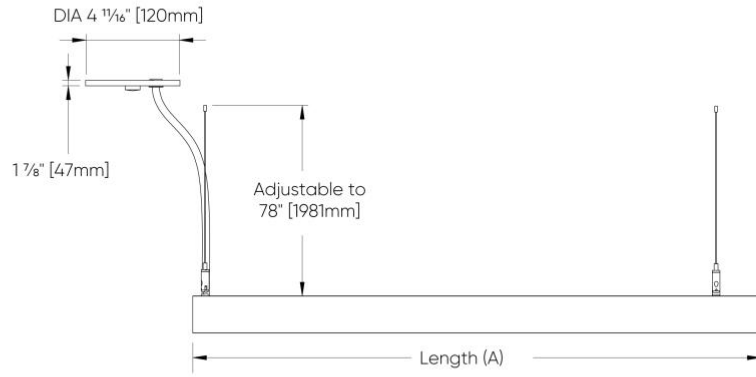

Felix™ - Dimensional Diagrams

SIZE	DIM A	DIM B
3ft	35 1/8" [907mm]	32" [813mm]
4ft	49 5/8" [1259mm]	44" [1117mm]
5ft	62 5/8" [1581mm]	55" [1397mm]
6ft	76 1/8" [1933mm]	67" [1702mm]
7ft	90" [2235mm]	79" [2006mm]

Felix™ - Dimensional Diagrams

SS1

SS6

Felix™ - Dimensional Diagrams

SS7

SIZE	MIN HEIGHT	MAX HEIGHT
3ft	24" [610mm]	78" [1981mm]
4ft	24" [610mm]	78" [1981mm]
5ft	36" [914mm]	78" [1981mm]
6ft	36" [914mm]	78" [1981mm]
7ft	42" [1067mm]	78" [1981mm]

SS9

SIZE	MIN HEIGHT	MAX HEIGHT
3ft	24" [610mm]	78" [1981mm]
4ft	24" [610mm]	78" [1981mm]
5ft	36" [914mm]	78" [1981mm]
6ft	36" [914mm]	78" [1981mm]
7ft	42" [1067mm]	78" [1981mm]