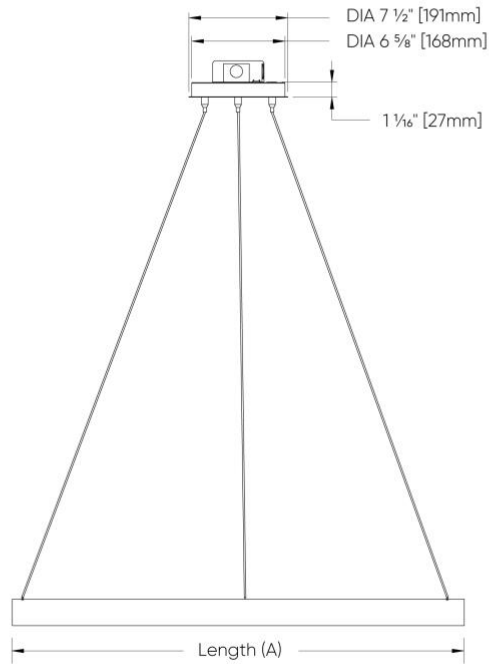

Felix™ - Dimensional Diagrams

SIZE	DIM A	DIM B
3ft	35 1/8" [907mm]	32" [813mm]
4ft	49 5/8" [1259mm]	44" [1117mm]
5ft	62 5/8" [1581mm]	55" [1397mm]
6ft	76 1/8" [1933mm]	67" [1702mm]
7ft	90" [2235mm]	79" [2006mm]

Felix™ - Dimensional Diagrams

SS1

SS6

Felix™ - Dimensional Diagrams

SS7

SIZE	MIN HEIGHT	MAX HEIGHT
3ft	24" [610mm]	78" [1981mm]
4ft	24" [610mm]	78" [1981mm]
5ft	36" [914mm]	78" [1981mm]
6ft	36" [914mm]	78" [1981mm]
7ft	42" [1067mm]	78" [1981mm]

SS9

SIZE	MIN HEIGHT	MAX HEIGHT
3ft	24" [610mm]	78" [1981mm]
4ft	24" [610mm]	78" [1981mm]
5ft	36" [914mm]	78" [1981mm]
6ft	36" [914mm]	78" [1981mm]
7ft	42" [1067mm]	78" [1981mm]