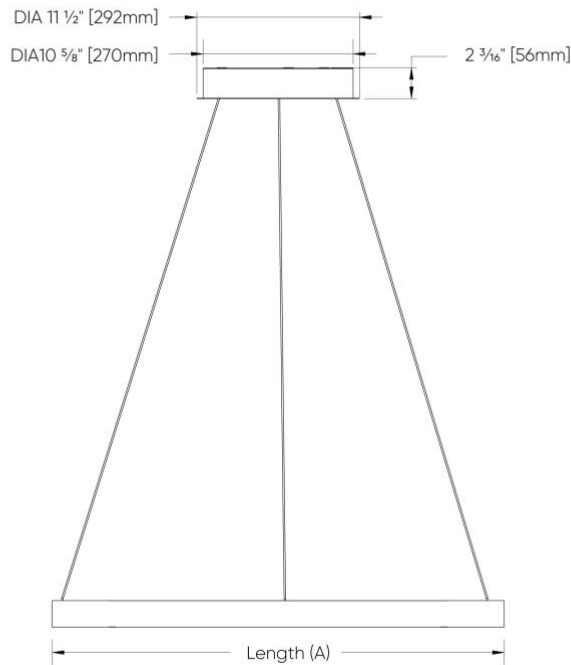

Felix™ - Dimensional Diagrams

SIZE	DIM A	DIM B
3ft	35 1/8" [907mm]	32" [813mm]
4ft	49 5/8" [1259mm]	44" [1117mm]
5ft	62 5/8" [1581mm]	55" [1397mm]
6ft	76 1/8" [1933mm]	67" [1702mm]
7ft	90" [2235mm]	79" [2006mm]

Felix™ - Dimensional Diagrams

SS1

SS6

Felix™ - Dimensional Diagrams

SS7

SIZE	MIN HEIGHT	MAX HEIGHT
3ft	24" [610mm]	78" [1981mm]
4ft	24" [610mm]	78" [1981mm]
5ft	36" [914mm]	78" [1981mm]
6ft	36" [914mm]	78" [1981mm]
7ft	42" [1067mm]	78" [1981mm]

SS9

SIZE	MIN HEIGHT	MAX HEIGHT
3ft	24" [610mm]	78" [1981mm]
4ft	24" [610mm]	78" [1981mm]
5ft	36" [914mm]	78" [1981mm]
6ft	36" [914mm]	78" [1981mm]
7ft	42" [1067mm]	78" [1981mm]