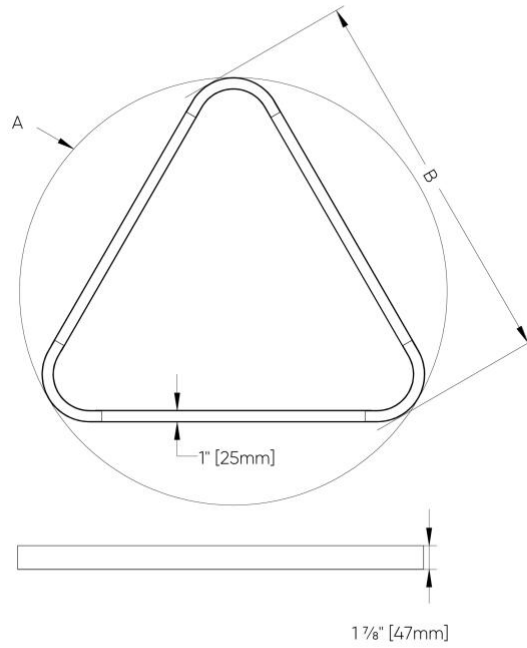

Felix™ - Dimensional Diagrams

SIZE	DIM A	DIM B
3ft	35 1/8" [907mm]	32" [813mm]
4ft	49 5/8" [1259mm]	44" [1117mm]
5ft	62 5/8" [1581mm]	55" [1397mm]
6ft	76 1/8" [1933mm]	67" [1702mm]
7ft	90" [2235mm]	79" [2006mm]

Felix™ - Dimensional Diagrams

SS1

SS6

Felix™ - Dimensional Diagrams

SS7

SIZE	MIN HEIGHT	MAX HEIGHT
3ft	24" [610mm]	78" [1981mm]
4ft	24" [610mm]	78" [1981mm]
5ft	36" [914mm]	78" [1981mm]
6ft	36" [914mm]	78" [1981mm]
7ft	42" [1067mm]	78" [1981mm]

SS9

SIZE	MIN HEIGHT	MAX HEIGHT
3ft	24" [610mm]	78" [1981mm]
4ft	24" [610mm]	78" [1981mm]
5ft	36" [914mm]	78" [1981mm]
6ft	36" [914mm]	78" [1981mm]
7ft	42" [1067mm]	78" [1981mm]