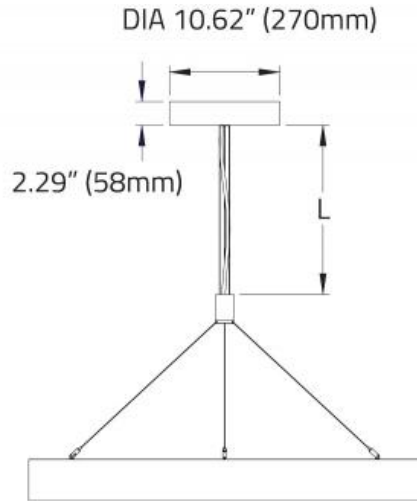

# Oooh Ring™ - Dimensional Diagrams

ISOMETRIC TOP VIEW

ISOMETRIC BOTTOM VIEW

Diameter	In (mm)
2ft	26.22" (666mm)
3ft	37.68" (957mm)
4ft	49.60" (1260mm)
5ft	61.60" (1565mm)
6ft	73.60" (1869mm)
7ft	85.60" (2174mm)

# Ooooh Ring™ - Dimensional Diagrams

## Hub Suspensions

Remote Driver (SS2)

Integral Driver - 2'-3' diameters (SS3)

Integral Driver - 4'-7' diameters (SS3)