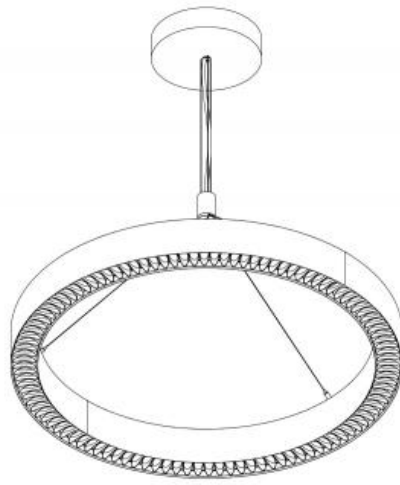

# Oooh Ring™ - Dimensional Diagrams

ISOMETRIC TOP VIEW

ISOMETRIC BOTTOM VIEW

Diameter	In (mm)
2ft	26.22" (666mm)
3ft	37.68" (957mm)
4ft	49.60" (1260mm)
5ft	61.60" (1565mm)
6ft	73.60" (1869mm)
7ft	85.60" (2174mm)

# Ooooh Ring™ - Dimensional Diagrams

## Hub Suspensions

Remote Driver (SS2)

Integral Driver - 2'-3' diameters (SS3)

Integral Driver - 4'-7' diameters (SS3)