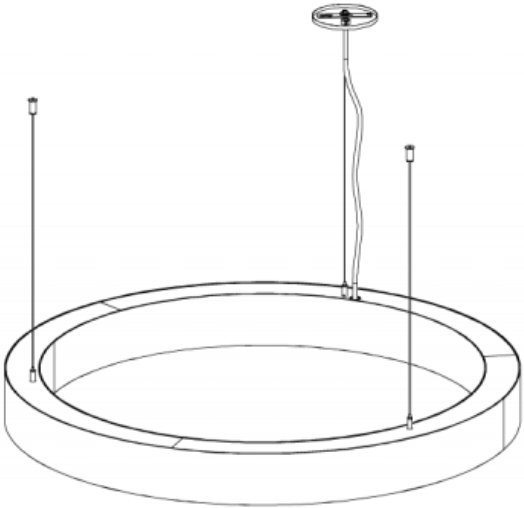

# Oooh Ring™ - Dimensional Diagrams

ISOMETRIC TOP VIEW

ISOMETRIC BOTTOM VIEW

Diameter	In (mm)
2ft	26.22" (666mm)
3ft	37.68" (957mm)
4ft	49.60" (1260mm)
5ft	61.60" (1565mm)
6ft	73.60" (1869mm)
7ft	85.60" (2174mm)

# Ooooh Ring™ - Dimensional Diagrams

## Hub Suspensions

Remote Driver (SS2)

Integral Driver - 2'-3' diameters (SS3)

Integral Driver - 4'-7' diameters (SS3)