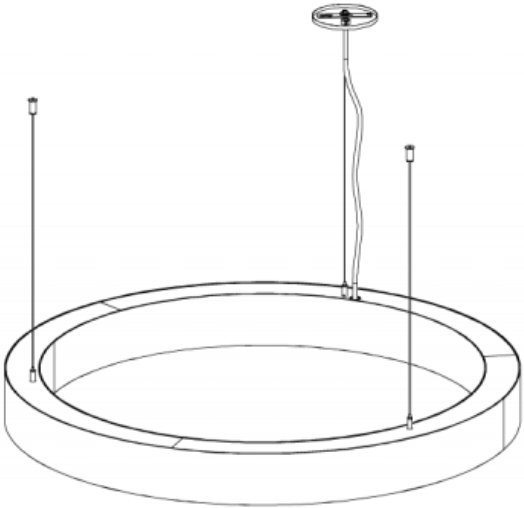

# Oooh Ring™ - Dimensional Diagrams

ISOMETRIC TOP VIEW

ISOMETRIC BOTTOM VIEW

Diameter	In (mm)
2ft	26.22" (666mm)
3ft	37.68" (957mm)
4ft	49.60" (1260mm)
5ft	61.60" (1565mm)
6ft	73.60" (1869mm)
7ft	85.60" (2174mm)

# Ooooh Ring™ - Dimensional Diagrams

Hub Suspensions

Remote Driver (SS2)

Integral Driver - 2'-3' diameters (SS3)

Integral Driver - 4'-7' diameters (SS3)