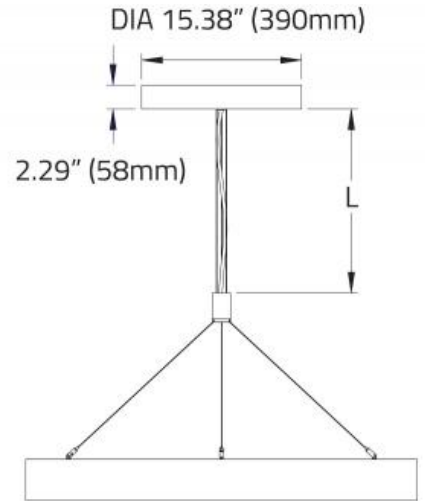

# Oooh Ring™ - Dimensional Diagrams

ISOMETRIC TOP VIEW

ISOMETRIC BOTTOM VIEW

Diameter	In (mm)
2ft	26.22" (666mm)
3ft	37.68" (957mm)
4ft	49.60" (1260mm)
5ft	61.60" (1565mm)
6ft	73.60" (1869mm)
7ft	85.60" (2174mm)

# Ooooh Ring™ - Dimensional Diagrams

## Hub Suspensions

Remote Driver (SS2)

Integral Driver - 2'-3' diameters (SS3)

Integral Driver - 4'-7' diameters (SS3)