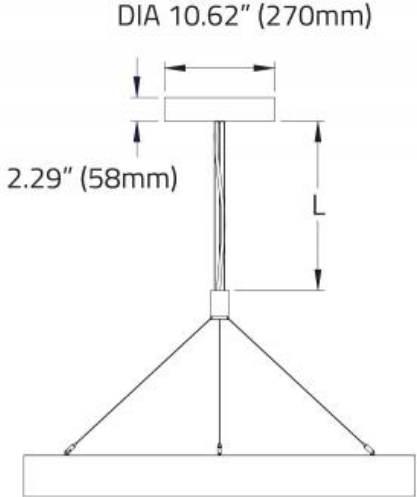

# Oooh Ring™ - Dimensional Diagrams

ISOMETRIC TOP VIEW

ISOMETRIC BOTTOM VIEW

Diameter	In (mm)
2ft	26.22" (666mm)
3ft	37.68" (957mm)
4ft	49.60" (1260mm)
5ft	61.60" (1565mm)
6ft	73.60" (1869mm)
7ft	85.60" (2174mm)

# Ooooh Ring™ - Dimensional Diagrams

Hub Suspensions

Remote Driver (SS2)

Integral Driver - 2'-3' diameters (SS3)

Integral Driver - 4'-7' diameters (SS3)