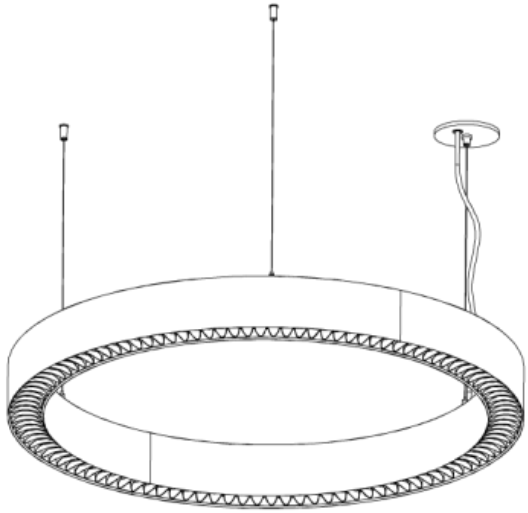

# Oooh Ring™ - Dimensional Diagrams

ISOMETRIC TOP VIEW

ISOMETRIC BOTTOM VIEW

| Diameter | In (mm)         |
|----------|-----------------|
| 2ft      | 26.22" (666mm)  |
| 3ft      | 37.68" (957mm)  |
| 4ft      | 49.60" (1260mm) |
| 5ft      | 61.60" (1565mm) |
| 6ft      | 73.60" (1869mm) |
| 7ft      | 85.60" (2174mm) |

# Ooooh Ring™ - Dimensional Diagrams

Hub Suspensions

Remote Driver (SS2)

Integral Driver - 2'-3' diameters (SS3)

Integral Driver - 4'-7' diameters (SS3)