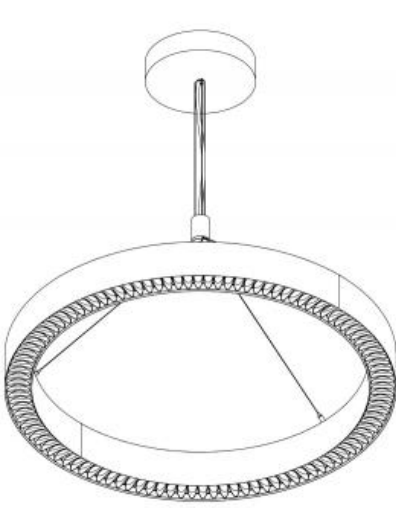

# Oooh Ring™ - Dimensional Diagrams

ISOMETRIC TOP VIEW

ISOMETRIC BOTTOM VIEW

| Diameter | In (mm)         |
|----------|-----------------|
| 2ft      | 26.22" (666mm)  |
| 3ft      | 37.68" (957mm)  |
| 4ft      | 49.60" (1260mm) |
| 5ft      | 61.60" (1565mm) |
| 6ft      | 73.60" (1869mm) |
| 7ft      | 85.60" (2174mm) |

# Ooooh Ring™ - Dimensional Diagrams

Hub Suspensions

Remote Driver (SS2)

Integral Driver - 2'-3' diameters (SS3)

Integral Driver - 4'-7' diameters (SS3)