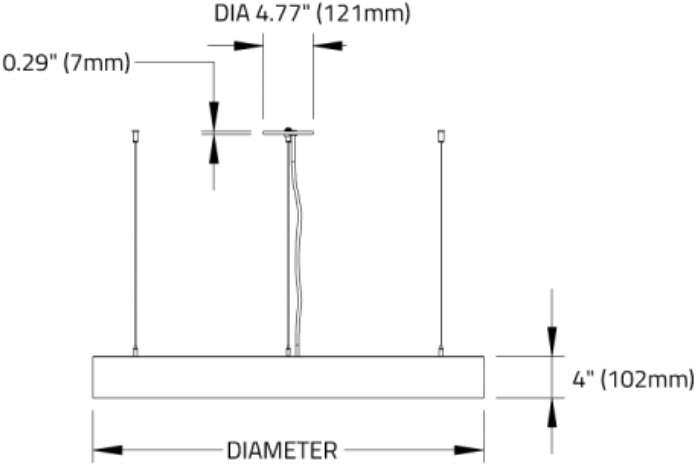

# Oooh Ring™ - Dimensional Diagrams

ISOMETRIC TOP VIEW

ISOMETRIC BOTTOM VIEW

| Diameter | In (mm)         |
|----------|-----------------|
| 2ft      | 26.22" (666mm)  |
| 3ft      | 37.68" (957mm)  |
| 4ft      | 49.60" (1260mm) |
| 5ft      | 61.60" (1565mm) |
| 6ft      | 73.60" (1869mm) |
| 7ft      | 85.60" (2174mm) |

# Ooooh Ring™ - Dimensional Diagrams

Hub Suspensions

Remote Driver (SS2)

Integral Driver - 2'-3' diameters (SS3)

Integral Driver - 4'-7' diameters (SS3)