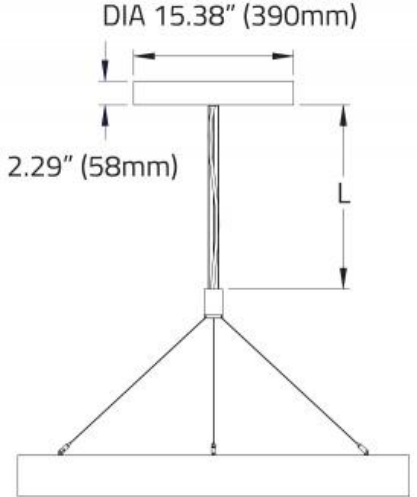

# Oooh Ring™ - Dimensional Diagrams

ISOMETRIC TOP VIEW

ISOMETRIC BOTTOM VIEW

Diameter	In (mm)
2ft	26.22" (666mm)
3ft	37.68" (957mm)
4ft	49.60" (1260mm)
5ft	61.60" (1565mm)
6ft	73.60" (1869mm)
7ft	85.60" (2174mm)

# Ooooh Ring™ - Dimensional Diagrams

Hub Suspensions

Remote Driver (SS2)

Integral Driver - 2'-3' diameters (SS3)

Integral Driver - 4'-7' diameters (SS3)