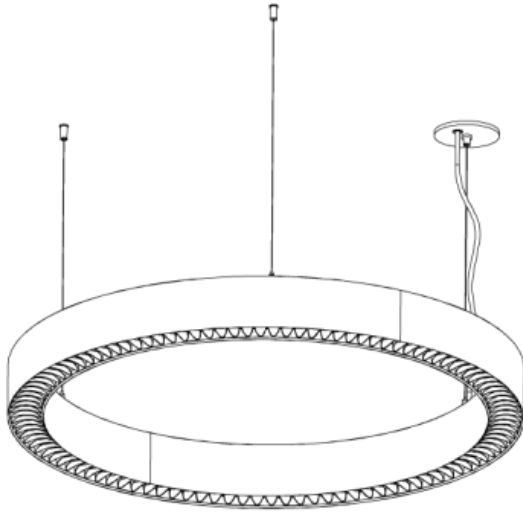

# Oooh Ring™ - Dimensional Diagrams

ISOMETRIC TOP VIEW

ISOMETRIC BOTTOM VIEW

Diameter	In (mm)
2ft	26.22" (666mm)
3ft	37.68" (957mm)
4ft	49.60" (1260mm)
5ft	61.60" (1565mm)
6ft	73.60" (1869mm)
7ft	85.60" (2174mm)

# Ooooh Ring™ - Dimensional Diagrams

Hub Suspensions

Remote Driver (SS2)

Integral Driver - 2'-3' diameters (SS3)

Integral Driver - 4'-7' diameters (SS3)