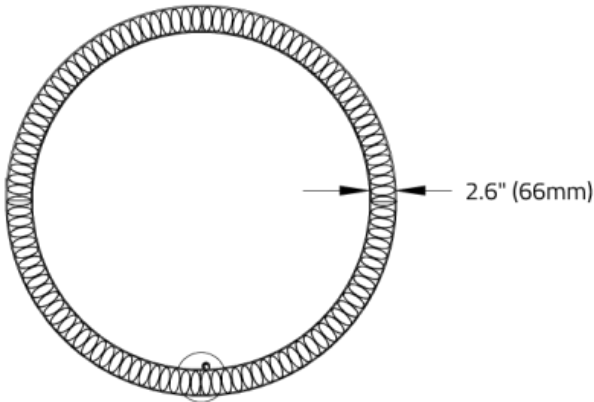

# Oooh Ring™ - Dimensional Diagrams

ISOMETRIC TOP VIEW

ISOMETRIC BOTTOM VIEW

Diameter	In (mm)
2ft	26.22" (666mm)
3ft	37.68" (957mm)
4ft	49.60" (1260mm)
5ft	61.60" (1565mm)
6ft	73.60" (1869mm)
7ft	85.60" (2174mm)

# Ooooh Ring™ - Dimensional Diagrams

## Hub Suspensions

Remote Driver (SS2)

Integral Driver - 2'-3' diameters (SS3)

Integral Driver - 4'-7' diameters (SS3)