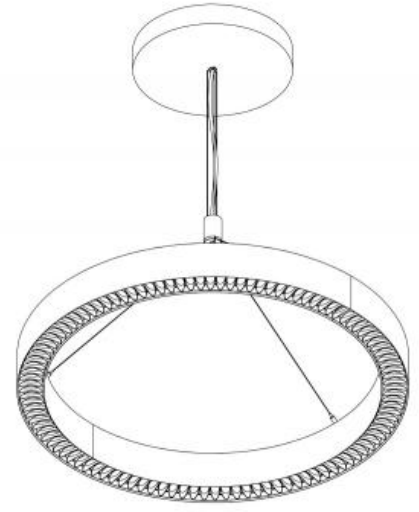

# Oooh Ring™ - Dimensional Diagrams

ISOMETRIC TOP VIEW

ISOMETRIC BOTTOM VIEW

Diameter	In (mm)
2ft	26.22" (666mm)
3ft	37.68" (957mm)
4ft	49.60" (1260mm)
5ft	61.60" (1565mm)
6ft	73.60" (1869mm)
7ft	85.60" (2174mm)

# Ooooh Ring™ - Dimensional Diagrams

## Hub Suspensions

Remote Driver (SS2)

Integral Driver - 2'-3' diameters (SS3)

Integral Driver - 4'-7' diameters (SS3)