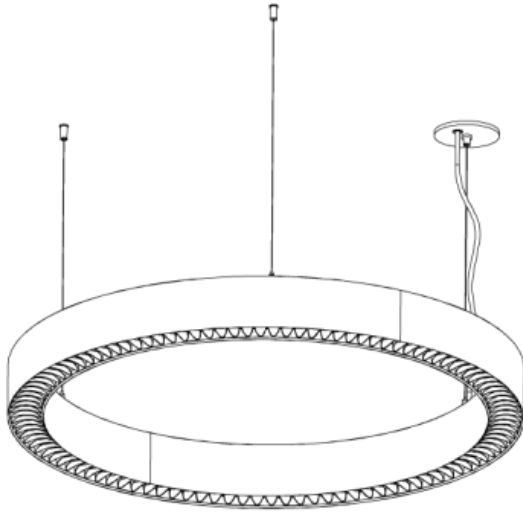

# Oooh Ring™ - Dimensional Diagrams

ISOMETRIC TOP VIEW

ISOMETRIC BOTTOM VIEW

Diameter	In (mm)
2ft	26.22" (666mm)
3ft	37.68" (957mm)
4ft	49.60" (1260mm)
5ft	61.60" (1565mm)
6ft	73.60" (1869mm)
7ft	85.60" (2174mm)

# Ooooh Ring™ - Dimensional Diagrams

## Hub Suspensions

Remote Driver (SS2)

Integral Driver - 2'-3' diameters (SS3)

Integral Driver - 4'-7' diameters (SS3)