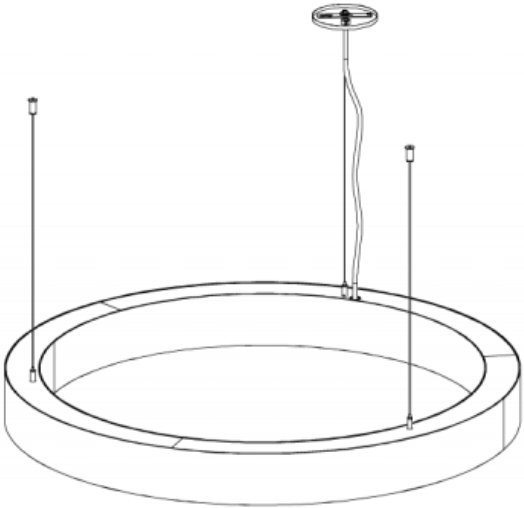

# Oooh Ring™ - Dimensional Diagrams

ISOMETRIC TOP VIEW

ISOMETRIC BOTTOM VIEW

| Diameter | In (mm)         |
|----------|-----------------|
| 2ft      | 26.22" (666mm)  |
| 3ft      | 37.68" (957mm)  |
| 4ft      | 49.60" (1260mm) |
| 5ft      | 61.60" (1565mm) |
| 6ft      | 73.60" (1869mm) |
| 7ft      | 85.60" (2174mm) |

# Ooooh Ring™ - Dimensional Diagrams

Hub Suspensions

Remote Driver (SS2)

Integral Driver - 2'-3' diameters (SS3)

Integral Driver - 4'-7' diameters (SS3)