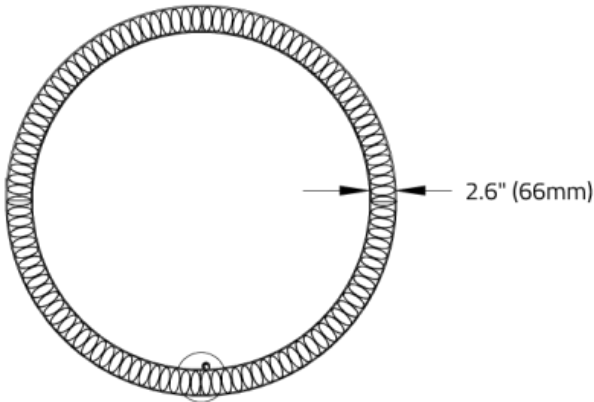

# Oooh Ring™ - Dimensional Diagrams

ISOMETRIC TOP VIEW

ISOMETRIC BOTTOM VIEW

Diameter	In (mm)
2ft	26.22" (666mm)
3ft	37.68" (957mm)
4ft	49.60" (1260mm)
5ft	61.60" (1565mm)
6ft	73.60" (1869mm)
7ft	85.60" (2174mm)

# Ooooh Ring™ - Dimensional Diagrams

Hub Suspensions

Remote Driver (SS2)

Integral Driver - 2'-3' diameters (SS3)

Integral Driver - 4'-7' diameters (SS3)