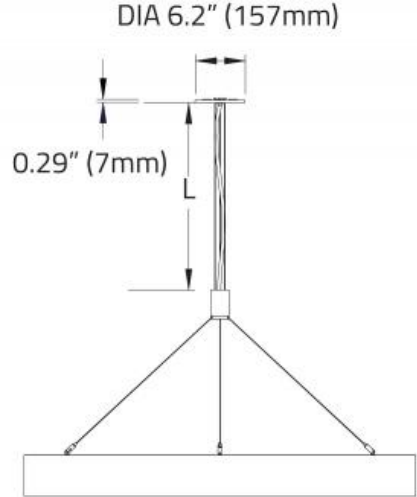

# Oooh Ring™ - Dimensional Diagrams

ISOMETRIC TOP VIEW

ISOMETRIC BOTTOM VIEW

Diameter	In (mm)
2ft	26.22" (666mm)
3ft	37.68" (957mm)
4ft	49.60" (1260mm)
5ft	61.60" (1565mm)
6ft	73.60" (1869mm)
7ft	85.60" (2174mm)

# Ooooh Ring™ - Dimensional Diagrams

Hub Suspensions

Remote Driver (SS2)

Integral Driver - 2'-3' diameters (SS3)

Integral Driver - 4'-7' diameters (SS3)