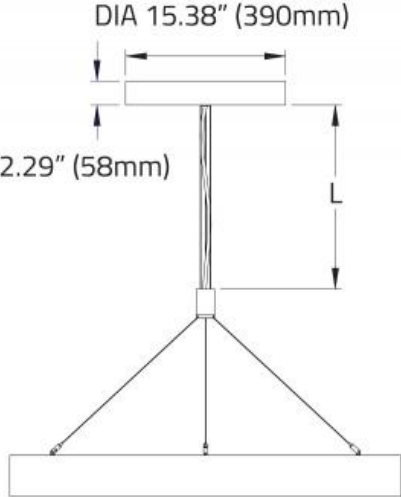

# Oooh Ring™ - Dimensional Diagrams

ISOMETRIC TOP VIEW

ISOMETRIC BOTTOM VIEW

| Diameter | In (mm)         |
|----------|-----------------|
| 2ft      | 26.22" (666mm)  |
| 3ft      | 37.68" (957mm)  |
| 4ft      | 49.60" (1260mm) |
| 5ft      | 61.60" (1565mm) |
| 6ft      | 73.60" (1869mm) |
| 7ft      | 85.60" (2174mm) |

# Ooooh Ring™ - Dimensional Diagrams

Hub Suspensions

Remote Driver (SS2)

Integral Driver - 2'-3' diameters (SS3)

Integral Driver - 4'-7' diameters (SS3)