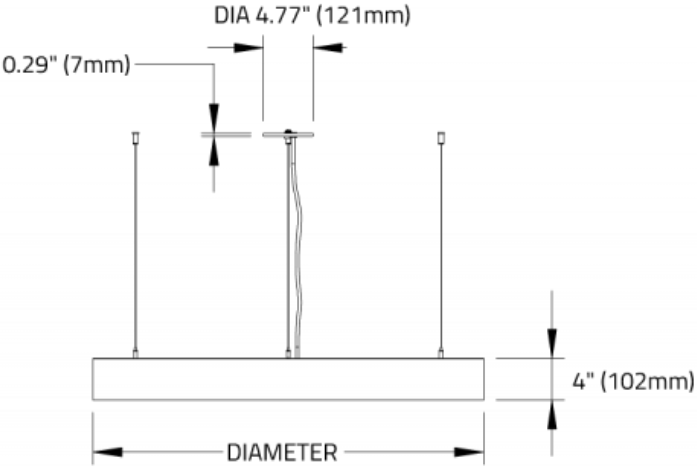

# Oooh Ring™ - Dimensional Diagrams

ISOMETRIC TOP VIEW

ISOMETRIC BOTTOM VIEW

Diameter	In (mm)
2ft	26.22" (666mm)
3ft	37.68" (957mm)
4ft	49.60" (1260mm)
5ft	61.60" (1565mm)
6ft	73.60" (1869mm)
7ft	85.60" (2174mm)

# Ooooh Ring™ - Dimensional Diagrams

## Hub Suspensions

Remote Driver (SS2)

Integral Driver - 2'-3' diameters (SS3)

Integral Driver - 4'-7' diameters (SS3)