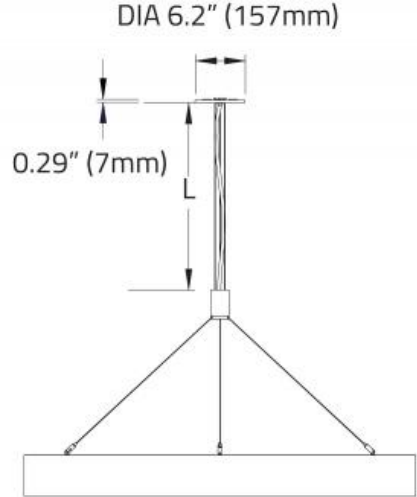

# Oooh Ring™ - Dimensional Diagrams

ISOMETRIC TOP VIEW

ISOMETRIC BOTTOM VIEW

| Diameter | In (mm)         |
|----------|-----------------|
| 2ft      | 26.22" (666mm)  |
| 3ft      | 37.68" (957mm)  |
| 4ft      | 49.60" (1260mm) |
| 5ft      | 61.60" (1565mm) |
| 6ft      | 73.60" (1869mm) |
| 7ft      | 85.60" (2174mm) |

# Ooooh Ring™ - Dimensional Diagrams

Hub Suspensions

Remote Driver (SS2)

Integral Driver - 2'-3' diameters (SS3)

Integral Driver - 4'-7' diameters (SS3)