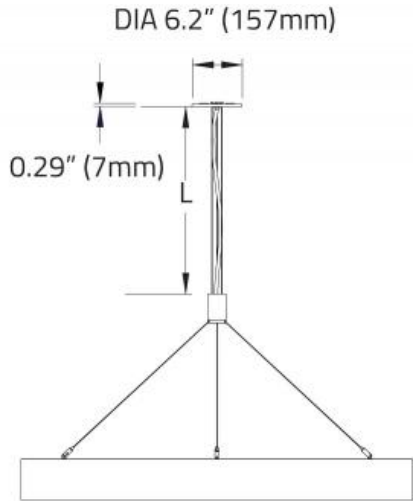

# Oooh Ring™ - Dimensional Diagrams

ISOMETRIC TOP VIEW

ISOMETRIC BOTTOM VIEW

Diameter	In (mm)
2ft	26.22" (666mm)
3ft	37.68" (957mm)
4ft	49.60" (1260mm)
5ft	61.60" (1565mm)
6ft	73.60" (1869mm)
7ft	85.60" (2174mm)

# Ooooh Ring™ - Dimensional Diagrams

## Hub Suspensions

Remote Driver (SS2)

Integral Driver - 2'-3' diameters (SS3)

Integral Driver - 4'-7' diameters (SS3)