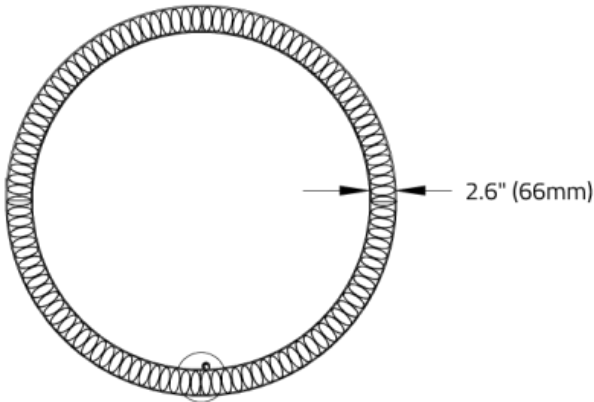

# Oooh Ring™ - Dimensional Diagrams

ISOMETRIC TOP VIEW

ISOMETRIC BOTTOM VIEW

| Diameter | In (mm)         |
|----------|-----------------|
| 2ft      | 26.22" (666mm)  |
| 3ft      | 37.68" (957mm)  |
| 4ft      | 49.60" (1260mm) |
| 5ft      | 61.60" (1565mm) |
| 6ft      | 73.60" (1869mm) |
| 7ft      | 85.60" (2174mm) |

# Ooooh Ring™ - Dimensional Diagrams

Hub Suspensions

Remote Driver (SS2)

Integral Driver - 2'-3' diameters (SS3)

Integral Driver - 4'-7' diameters (SS3)