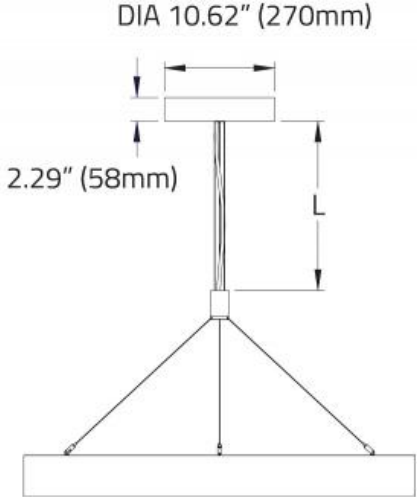

# Oooh Ring™ - Dimensional Diagrams

ISOMETRIC TOP VIEW

ISOMETRIC BOTTOM VIEW

| Diameter | In (mm)         |
|----------|-----------------|
| 2ft      | 26.22" (666mm)  |
| 3ft      | 37.68" (957mm)  |
| 4ft      | 49.60" (1260mm) |
| 5ft      | 61.60" (1565mm) |
| 6ft      | 73.60" (1869mm) |
| 7ft      | 85.60" (2174mm) |

# Ooooh Ring™ - Dimensional Diagrams

Hub Suspensions

Remote Driver (SS2)

Integral Driver - 2'-3' diameters (SS3)

Integral Driver - 4'-7' diameters (SS3)