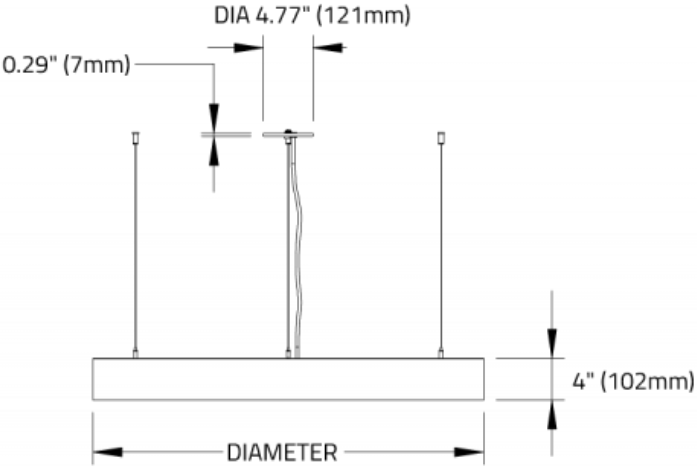

# Oooh Ring™ - Dimensional Diagrams

ISOMETRIC TOP VIEW

ISOMETRIC BOTTOM VIEW

Diameter	In (mm)
2ft	26.22" (666mm)
3ft	37.68" (957mm)
4ft	49.60" (1260mm)
5ft	61.60" (1565mm)
6ft	73.60" (1869mm)
7ft	85.60" (2174mm)

# Ooooh Ring™ - Dimensional Diagrams

Hub Suspensions

Remote Driver (SS2)

Integral Driver - 2'-3' diameters (SS3)

Integral Driver - 4'-7' diameters (SS3)