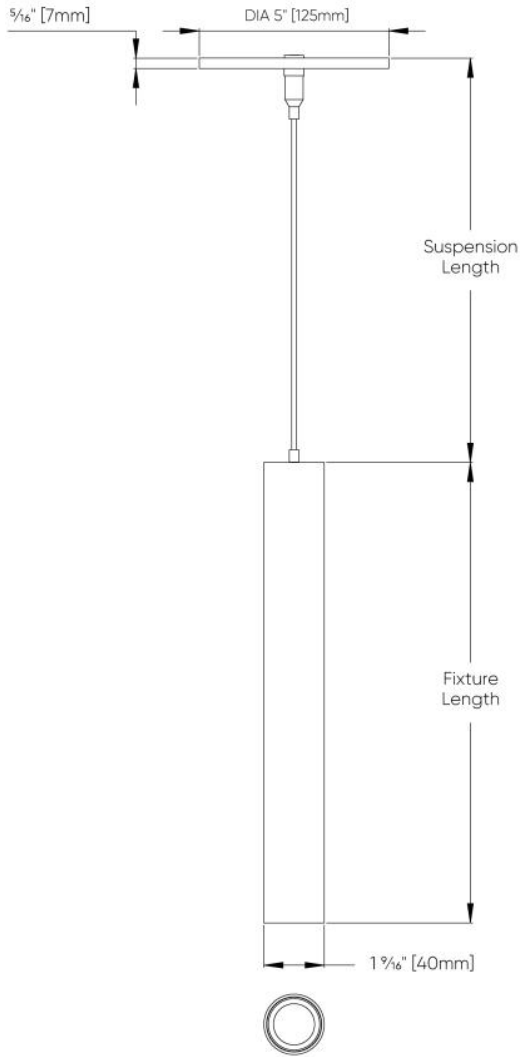

Micro Cylinder 1.5™ - Dimensional Diagrams

ISOMETRIC TOP VIEW

ISOMETRIC BOTTOM VIEW

Fixture Length	(A)
12" (MCYL2P12)	12" [304 $\frac{1}{8}$ mm]
18" (MCYL2P18)	18" [457 $\frac{3}{8}$ mm]
24" (MCYL2P24)	24" [609 $\frac{5}{8}$ mm]
36" (MCYL2P36)	36" [914 $\frac{3}{8}$ mm]

Micro Cylinder 1.5™ - Dimensional Diagrams

FROSTED DROP LENS DIMENSIONS