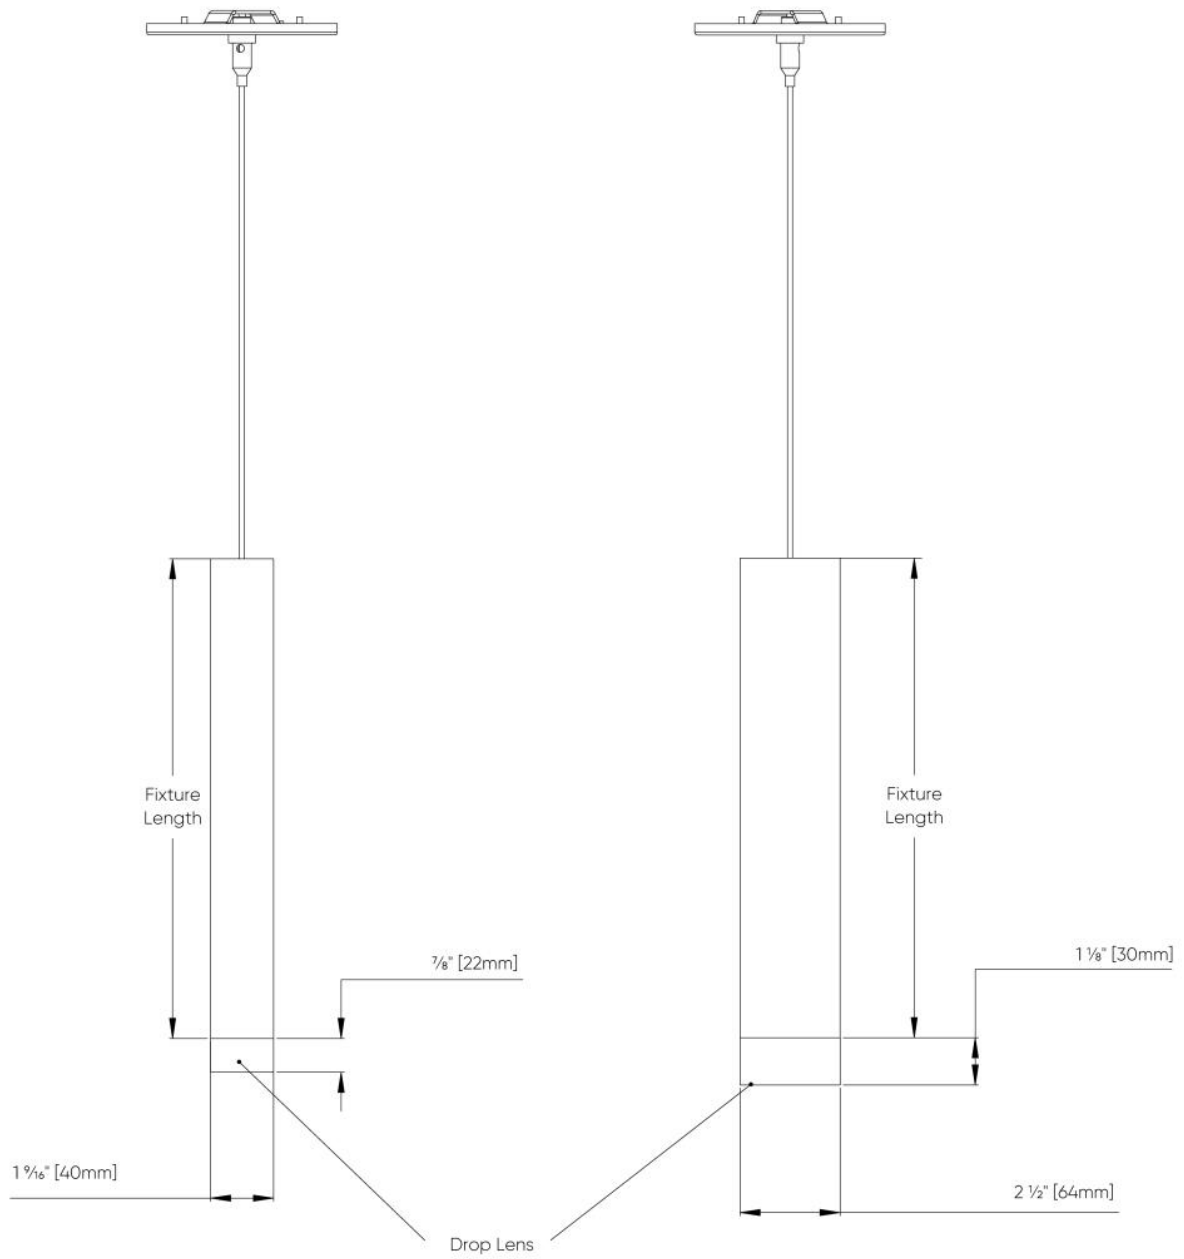

Micro Cylinder 1.5™ - Dimensional Diagrams

ISOMETRIC TOP VIEW

ISOMETRIC BOTTOM VIEW

Fixture Length	(A)
12" (MCYL2P12)	12" [304 $\frac{1}{8}$ mm]
18" (MCYL2P18)	18" [457 $\frac{3}{8}$ mm]
24" (MCYL2P24)	24" [609 $\frac{5}{8}$ mm]
36" (MCYL2P36)	36" [914 $\frac{3}{8}$ mm]

Micro Cylinder 1.5™ - Dimensional Diagrams

FROSTED DROP LENS DIMENSIONS