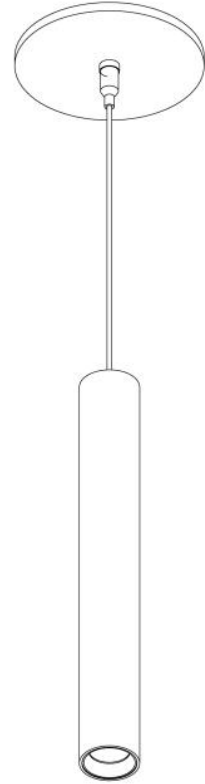

Micro Cylinder 1.5™ - Dimensional Diagrams

ISOMETRIC TOP VIEW

ISOMETRIC BOTTOM VIEW

Fixture Length	(A)
12" (MCYL2P12)	12" [304 $\frac{1}{8}$ mm]
18" (MCYL2P18)	18" [457 $\frac{3}{8}$ mm]
24" (MCYL2P24)	24" [609 $\frac{5}{8}$ mm]
36" (MCYL2P36)	36" [914 $\frac{3}{8}$ mm]

Micro Cylinder 1.5™ - Dimensional Diagrams

FROSTED DROP LENS DIMENSIONS