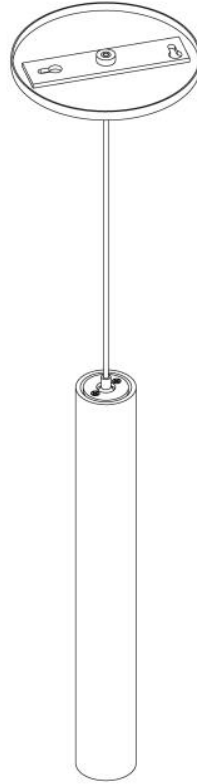

Micro Cylinder 1.5™ - Dimensional Diagrams

ISOMETRIC TOP VIEW

ISOMETRIC BOTTOM VIEW

Fixture Length	(A)
12" (MCYL2P12)	12" [304 $\frac{1}{8}$ mm]
18" (MCYL2P18)	18" [457 $\frac{3}{8}$ mm]
24" (MCYL2P24)	24" [609 $\frac{5}{8}$ mm]
36" (MCYL2P36)	36" [914 $\frac{3}{8}$ mm]

Micro Cylinder 1.5™ - Dimensional Diagrams

FROSTED DROP LENS DIMENSIONS