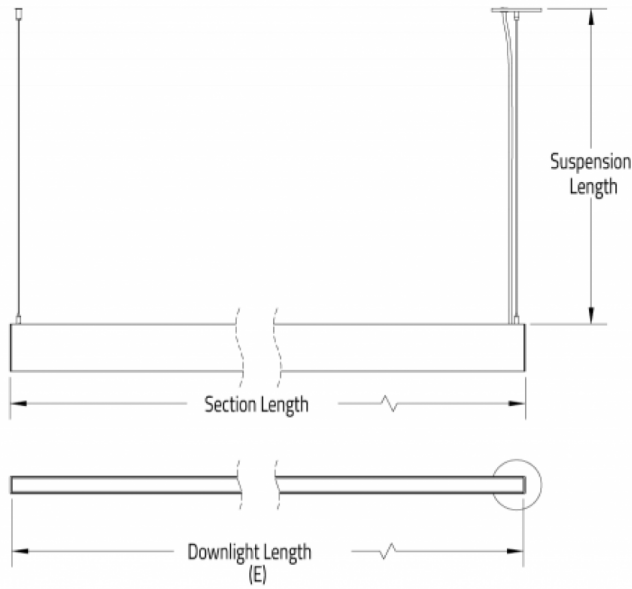

Rodeo Solo™ - Dimensional Diagrams

Fixture Profile

Downlight Length (Constant):

Fixture Size:	(E)
4' [SL04]	48" (1219mm)
6' [SL06]	72" (1829mm)
8' [SL08]	96" (2438mm)
10' [SL10]	120" (3048mm)
12' [SL12]	144" (3658mm)

Rodeo Solo™ - Dimensional Diagrams

Sections

Standalone:

Standalone (SLS1) - End cap on both sides:

Section Length:

Fixture Size:	Standalone [SLS1] (A)	Start [SLS2] (B)	Middle [SLS3] (C)	End [SLS4] (D)
4' [SL04]	48.2" (1224mm)	47.2" (1199mm)	47.9" (1217mm)	48.9" (1242mm)
6' [SL06]	72.0" (1778mm)	71.0" (1803mm)	71.7" (1821mm)	72.7" (1847mm)
8' [SL08]	95.9" (2436mm)	94.8" (2408mm)	95.5" (2426mm)	96.5" (2451mm)
10' [SL10]	119.7" (3040mm)	118.7" (3015mm)	119.4" (3033mm)	120.4" (3058mm)
12' [SL12]	143.6" (3647mm)	142.5" (3620mm)	143.2" (3637mm)	144.2" (3663mm)

Continuous Run:

Start (SLS2) - End cap on left side:

Middle (SLS3) - No end caps

End (SLS4) - End cap on right side

Indirect Sections

HS0-HE0:

HS2-HE0:

HS0-HE2:

HS2-HE2:

Indirect Light Length:

Fixture Size:	(F)
4' [SL04]	36.7" (932mm)
6' [SL06]	60.3" (1532mm)
8' [SL08]	84.2" (2139mm)
10' [SL10]	108.2" (2748mm)
12' [SL12]	120.2" (3053mm)

Rodeo Solo™ - Dimensional Diagrams