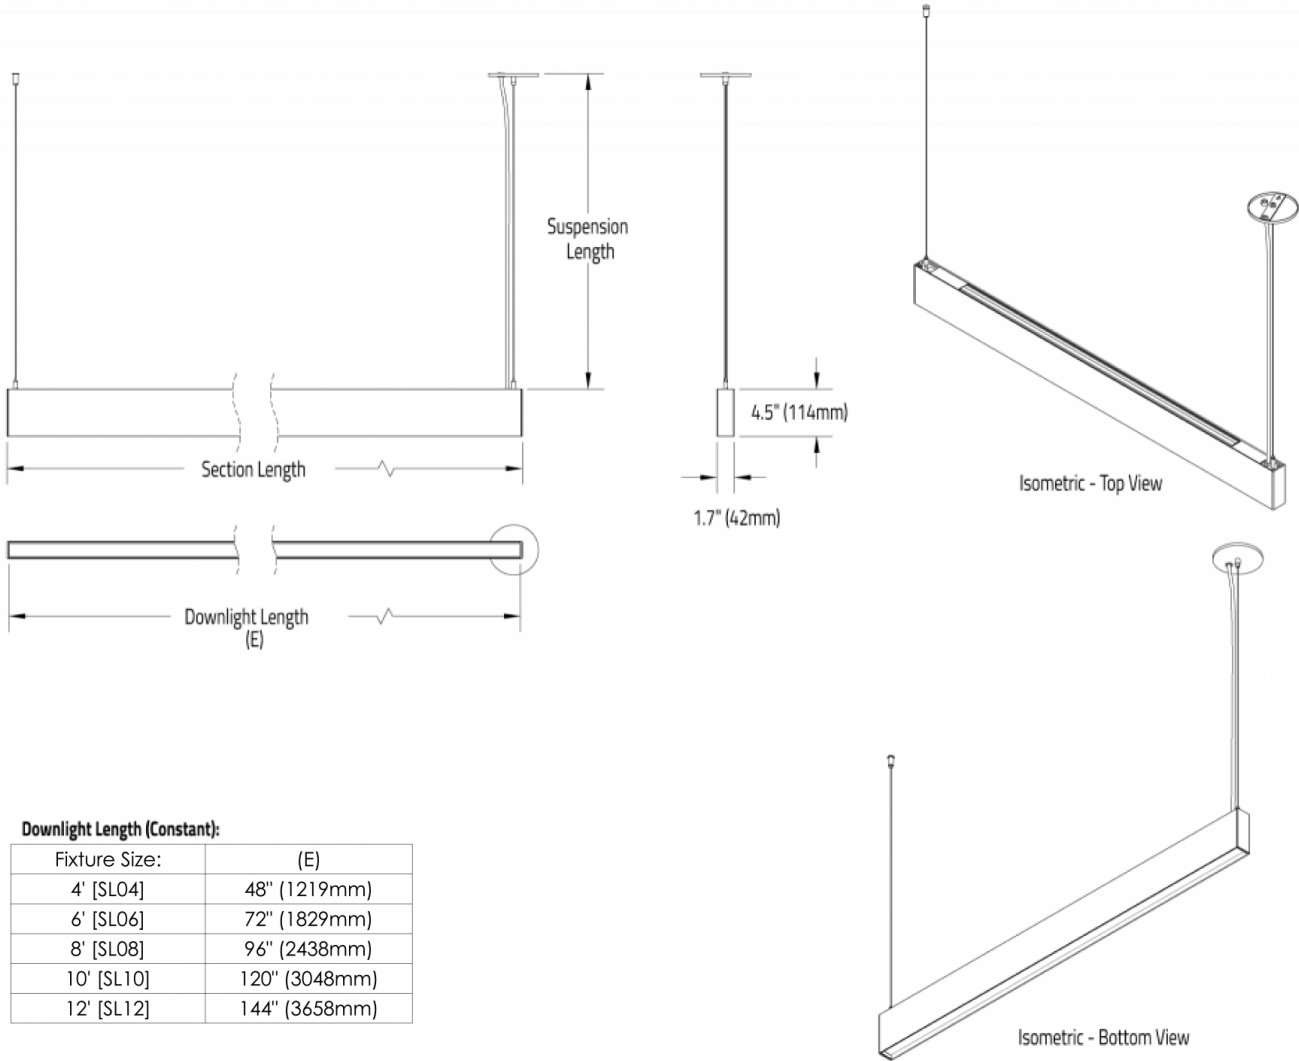

Rodeo Solo™ - Dimensional Diagrams

Fixture Profile

Downlight Length (Constant):

Fixture Size:	(E)
4' [SL04]	48" (1219mm)
6' [SL06]	72" (1829mm)
8' [SL08]	96" (2438mm)
10' [SL10]	120" (3048mm)
12' [SL12]	144" (3658mm)

Rodeo Solo™ - Dimensional Diagrams

Sections

Standalone:

Standalone (SLS1) - End cap on both sides:

Section Length:

Fixture Size:	Standalone [SLS1] (A)	Start [SLS2] (B)	Middle [SLS3] (C)	End [SLS4] (D)
4' [SL04]	48.2" (1224mm)	47.2" (1199mm)	47.9" (1217mm)	48.9" (1242mm)
6' [SL06]	72.0" (1778mm)	71.0" (1803mm)	71.7" (1821mm)	72.7" (1847mm)
8' [SL08]	95.9" (2436mm)	94.8" (2408mm)	95.5" (2426mm)	96.5" (2451mm)
10' [SL10]	119.7" (3040mm)	118.7" (3015mm)	119.4" (3033mm)	120.4" (3058mm)
12' [SL12]	143.6" (3647mm)	142.5" (3620mm)	143.2" (3637mm)	144.2" (3663mm)

Continuous Run:

Start (SLS2) - End cap on left side:

Middle (SLS3) - No end caps

End (SLS4) - End cap on right side

Indirect Sections

HS0-HE0:

HS2-HE0:

HS0-HE2:

HS2-HE2:

Indirect Light Length:

Fixture Size:	(F)
4' [SL04]	36.7" (932mm)
6' [SL06]	60.3" (1532mm)
8' [SL08]	84.2" (2139mm)
10' [SL10]	108.2" (2748mm)
12' [SL12]	120.2" (3053mm)

Rodeo Solo™ - Dimensional Diagrams