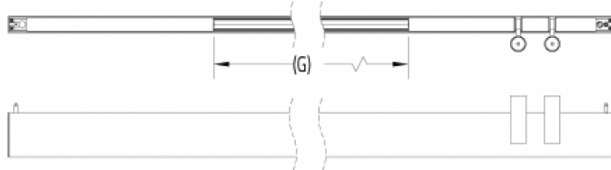

Rodeo Solo™ - Dimensional Diagrams

Fixture Profile

Downlight Length (Constant):

Fixture Size:	(E)
4' [SL04]	48" (1219mm)
6' [SL06]	72" (1829mm)
8' [SL08]	96" (2438mm)
10' [SL10]	120" (3048mm)
12' [SL12]	144" (3658mm)

Rodeo Solo™ - Dimensional Diagrams

Sections

Standalone:

Standalone (SLS1) - End cap on both sides:

Section Length:

Fixture Size:	Standalone [SLS1] (A)	Start [SLS2] (B)	Middle [SLS3] (C)	End [SLS4] (D)
4' [SL04]	48.2" (1224mm)	47.2" (1199mm)	47.9" (1217mm)	48.9" (1242mm)
6' [SL06]	72.0" (1778mm)	71.0" (1803mm)	71.7" (1821mm)	72.7" (1847mm)
8' [SL08]	95.9" (2436mm)	94.8" (2408mm)	95.5" (2426mm)	96.5" (2451mm)
10' [SL10]	119.7" (3040mm)	118.7" (3015mm)	119.4" (3033mm)	120.4" (3058mm)
12' [SL12]	143.6" (3647mm)	142.5" (3620mm)	143.2" (3637mm)	144.2" (3663mm)

Continuous Run:

Start (SLS2) - End cap on left side:

Middle (SLS3) - No end caps

End (SLS4) - End cap on right side

Indirect Sections

HS0-HE0:

HS2-HE0:

HS0-HE2:

HS2-HE2:

Indirect Light Length:

Fixture Size:	(F)
4' [SL04]	36.7" (932mm)
6' [SL06]	60.3" (1532mm)
8' [SL08]	84.2" (2139mm)
10' [SL10]	108.2" (2748mm)
12' [SL12]	120.2" (3053mm)

Rodeo Solo™ - Dimensional Diagrams