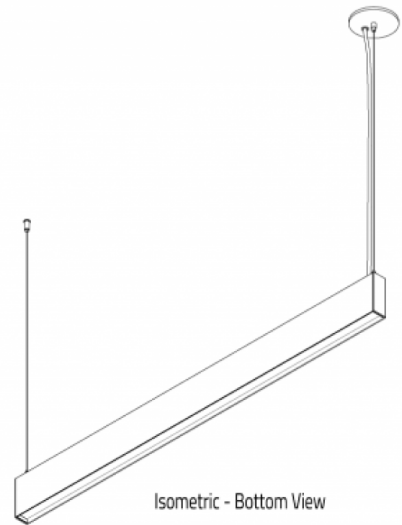

Rodeo Solo™ - Dimensional Diagrams

Fixture Profile

Downlight Length (Constant):

Fixture Size:	(E)
4' [SL04]	48" (1219mm)
6' [SL06]	72" (1829mm)
8' [SL08]	96" (2438mm)
10' [SL10]	120" (3048mm)
12' [SL12]	144" (3658mm)

Rodeo Solo™ - Dimensional Diagrams

Sections

Standalone:

Standalone (SLS1) - End cap on both sides:

Section Length:

Fixture Size:	Standalone [SLS1] (A)	Start [SLS2] (B)	Middle [SLS3] (C)	End [SLS4] (D)
4' [SL04]	48.2" (1224mm)	47.2" (1199mm)	47.9" (1217mm)	48.9" (1242mm)
6' [SL06]	72.0" (1778mm)	71.0" (1803mm)	71.7" (1821mm)	72.7" (1847mm)
8' [SL08]	95.9" (2436mm)	94.8" (2408mm)	95.5" (2426mm)	96.5" (2451mm)
10' [SL10]	119.7" (3040mm)	118.7" (3015mm)	119.4" (3033mm)	120.4" (3058mm)
12' [SL12]	143.6" (3647mm)	142.5" (3620mm)	143.2" (3637mm)	144.2" (3663mm)

Continuous Run:

Start (SLS2) - End cap on left side:

Middle (SLS3) - No end caps

End (SLS4) - End cap on right side

Indirect Sections

HS0-HE0:

HS2-HE0:

HS0-HE2:

HS2-HE2:

Indirect Light Length:

Fixture Size:	(F)
4' [SL04]	36.7" (932mm)
6' [SL06]	60.3" (1532mm)
8' [SL08]	84.2" (2139mm)
10' [SL10]	108.2" (2748mm)
12' [SL12]	120.2" (3053mm)

Rodeo Solo™ - Dimensional Diagrams