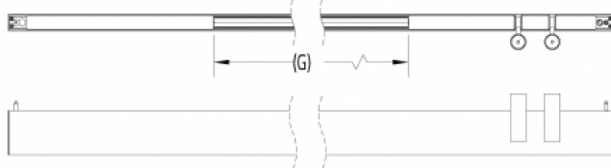

Rodeo Solo™ - Dimensional Diagrams

Fixture Profile

Downlight Length (Constant):

Fixture Size:	(E)
4' [SL04]	48" (1219mm)
6' [SL06]	72" (1829mm)
8' [SL08]	96" (2438mm)
10' [SL10]	120" (3048mm)
12' [SL12]	144" (3658mm)

Rodeo Solo™ - Dimensional Diagrams

Sections

Standalone:

Standalone (SLS1) - End cap on both sides:

Section Length:

Fixture Size:	Standalone [SLS1] (A)	Start [SLS2] (B)	Middle [SLS3] (C)	End [SLS4] (D)
4' [SL04]	48.2" (1224mm)	47.2" (1199mm)	47.9" (1217mm)	48.9" (1242mm)
6' [SL06]	72.0" (1778mm)	71.0" (1803mm)	71.7" (1821mm)	72.7" (1847mm)
8' [SL08]	95.9" (2436mm)	94.8" (2408mm)	95.5" (2426mm)	96.5" (2451mm)
10' [SL10]	119.7" (3040mm)	118.7" (3015mm)	119.4" (3033mm)	120.4" (3058mm)
12' [SL12]	143.6" (3647mm)	142.5" (3620mm)	143.2" (3637mm)	144.2" (3663mm)

Continuous Run:

Start (SLS2) - End cap on left side:

Middle (SLS3) - No end caps

End (SLS4) - End cap on right side

Indirect Sections

HS0-HE0:

HS2-HE0:

HS0-HE2:

HS2-HE2:

Indirect Light Length:

Fixture Size:	(F)
4' [SL04]	36.7" (932mm)
6' [SL06]	60.3" (1532mm)
8' [SL08]	84.2" (2139mm)
10' [SL10]	108.2" (2748mm)
12' [SL12]	120.2" (3053mm)

Rodeo Solo™ - Dimensional Diagrams