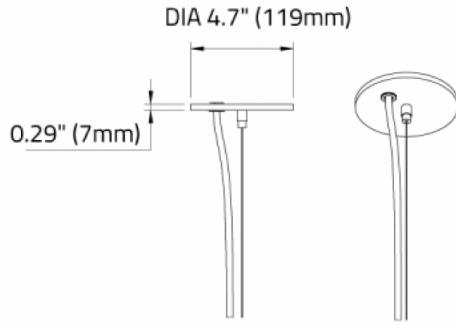

Rodeo Solo™ - Dimensional Diagrams

Canopy

Hard Ceiling [H1]: