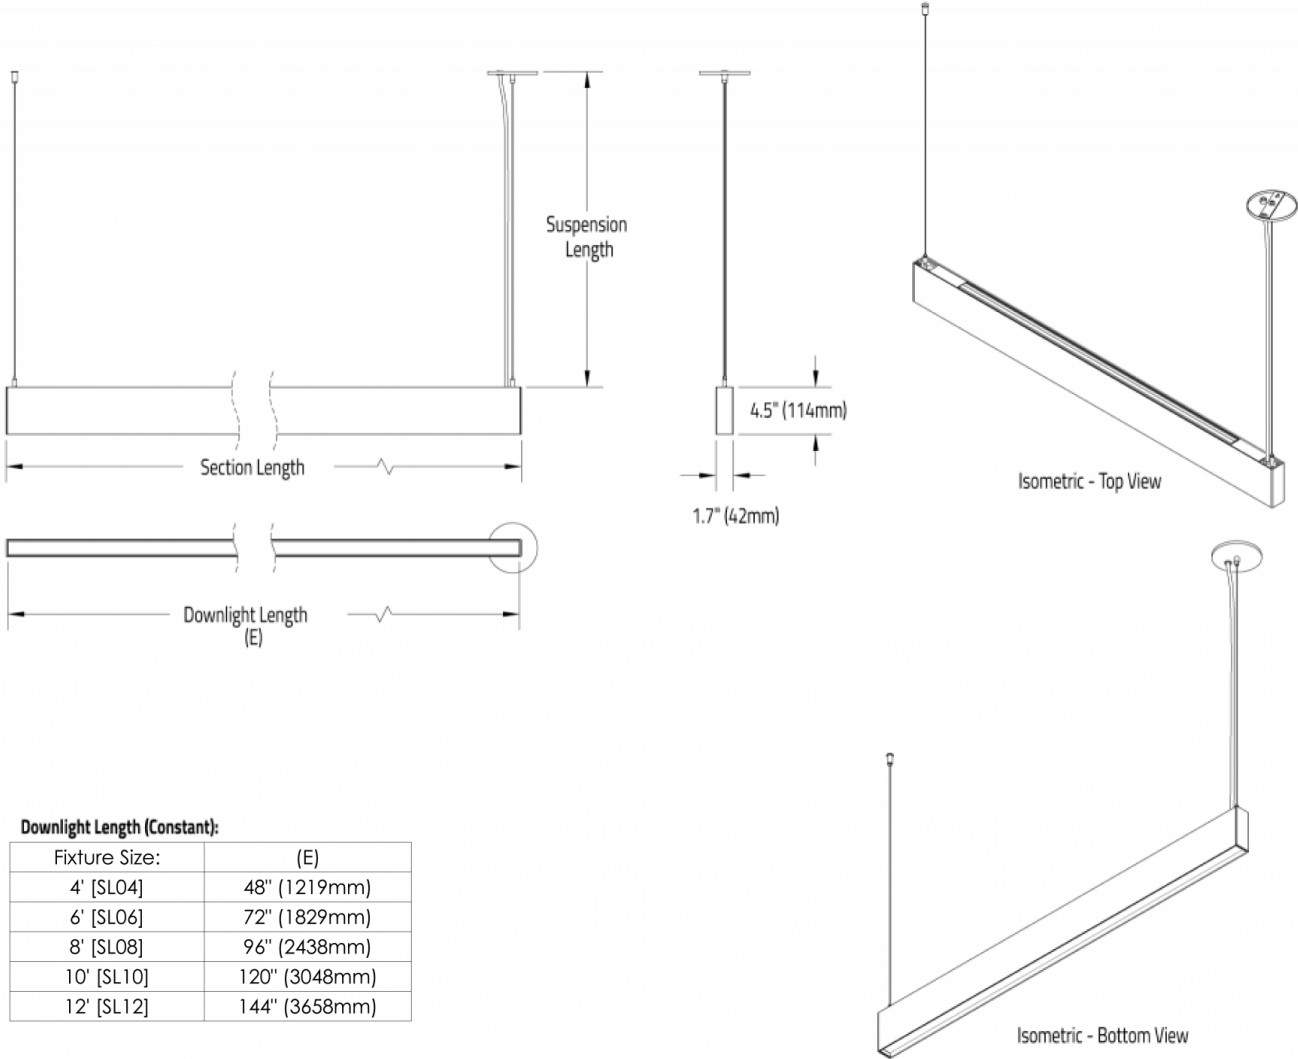

# Rodeo Solo™ - Dimensional Diagrams

Fixture Profile

**Downlight Length (Constant):**

Fixture Size:	(E)
4' [SL04]	48" (1219mm)
6' [SL06]	72" (1829mm)
8' [SL08]	96" (2438mm)
10' [SL10]	120" (3048mm)
12' [SL12]	144" (3658mm)

### Standalone:

Standalone (SLS1) - End cap on both sides:

### Section Length:

Fixture Size:	Standalone [SLS1] (A)	Start [SLS2] (B)	Middle [SLS3] (C)	End [SLS4] (D)
4' [SL04]	48.2" (1224mm)	47.2" (1199mm)	47.9" (1217mm)	48.9" (1242mm)
6' [SL06]	72.0" (1778mm)	71.0" (1803mm)	71.7" (1821mm)	72.7" (1847mm)
8' [SL08]	95.9" (2436mm)	94.8" (2408mm)	95.5" (2426mm)	96.5" (2451mm)
10' [SL10]	119.7" (3040mm)	118.7" (3015mm)	119.4" (3033mm)	120.4" (3058mm)
12' [SL12]	143.6" (3647mm)	142.5" (3620mm)	143.2" (3637mm)	144.2" (3663mm)

### Indirect Light Length:

Fixture Size:	(F)
4' [SL04]	36.7" (932mm)
6' [SL06]	60.3" (1532mm)
8' [SL08]	84.2" (2139mm)
10' [SL10]	108.2" (2748mm)
12' [SL12]	120.2" (3053mm)