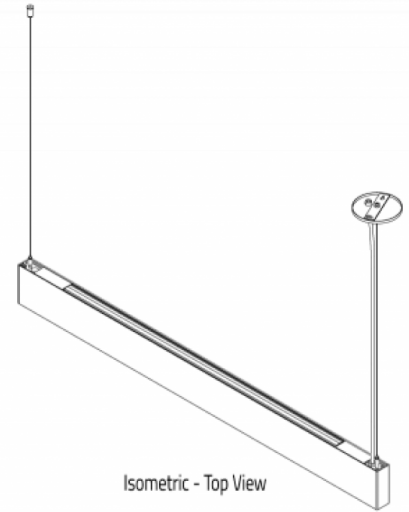

Rodeo Solo™ - Dimensional Diagrams

Fixture Profile

Downlight Length (Constant):

Fixture Size:	(E)
4' [SL04]	48" (1219mm)
6' [SL06]	72" (1829mm)
8' [SL08]	96" (2438mm)
10' [SL10]	120" (3048mm)
12' [SL12]	144" (3658mm)

Rodeo Solo™ - Dimensional Diagrams

Sections

Standalone:

Standalone (SLS1) - End cap on both sides:

Section Length:

Fixture Size:	Standalone [SLS1] (A)	Start [SLS2] (B)	Middle [SLS3] (C)	End [SLS4] (D)
4' [SL04]	48.2" (1224mm)	47.2" (1199mm)	47.9" (1217mm)	48.9" (1242mm)
6' [SL06]	72.0" (1778mm)	71.0" (1803mm)	71.7" (1821mm)	72.7" (1847mm)
8' [SL08]	95.9" (2436mm)	94.8" (2408mm)	95.5" (2426mm)	96.5" (2451mm)
10' [SL10]	119.7" (3040mm)	118.7" (3015mm)	119.4" (3033mm)	120.4" (3058mm)
12' [SL12]	143.6" (3647mm)	142.5" (3620mm)	143.2" (3637mm)	144.2" (3663mm)

Continuous Run:

Start (SLS2) - End cap on left side:

Middle (SLS3) - No end caps

End (SLS4) - End cap on right side

Indirect Sections

HS0-HE0:

HS2-HE0:

HS0-HE2:

HS2-HE2:

Indirect Light Length:

Fixture Size:	(F)
4' [SL04]	36.7" (932mm)
6' [SL06]	60.3" (1532mm)
8' [SL08]	84.2" (2139mm)
10' [SL10]	108.2" (2748mm)
12' [SL12]	120.2" (3053mm)

Rodeo Solo™ - Dimensional Diagrams