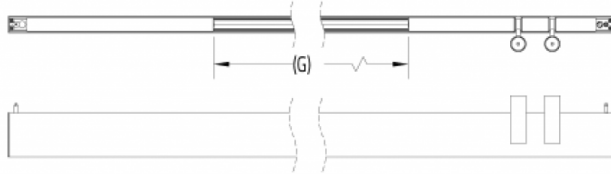

### Section Length:

Fixture Size:	Standalone [SLS1] (A)	Start [SLS2] (B)	Middle [SLS3] (C)	End [SLS4] (D)
4' [SL04]	48.2" (1224mm)	47.2" (1199mm)	47.9" (1217mm)	48.9" (1242mm)
6' [SL06]	72.0" (1778mm)	71.0" (1803mm)	71.7" (1821mm)	72.7" (1847mm)
8' [SL08]	95.9" (2436mm)	94.8" (2408mm)	95.5" (2426mm)	96.5" (2451mm)
10' [SL10]	119.7" (3040mm)	118.7" (3015mm)	119.4" (3033mm)	120.4" (3058mm)
12' [SL12]	143.6" (3647mm)	142.5" (3620mm)	143.2" (3637mm)	144.2" (3663mm)

### Continuous Run:

Start (SLS2) - End cap on left side:

Middle (SLS3) - No end caps

End (SLS4) - End cap on right side

## Indirect Sections

HS0-HE0:

HS2-HE0:

HS0-HE2:

HS2-HE2:

### Indirect Light Length:

Fixture Size:	(F)
4' [SL04]	36.7" (932mm)
6' [SL06]	60.3" (1532mm)
8' [SL08]	84.2" (2139mm)
10' [SL10]	108.2" (2748mm)
12' [SL12]	120.2" (3053mm)