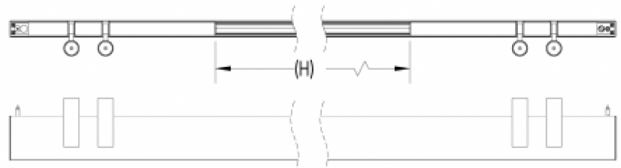

Rodeo Solo™ - Dimensional Diagrams

Fixture Profile

Downlight Length (Constant):

Fixture Size:	(E)
4' [SL04]	48" (1219mm)
6' [SL06]	72" (1829mm)
8' [SL08]	96" (2438mm)
10' [SL10]	120" (3048mm)
12' [SL12]	144" (3658mm)

Rodeo Solo™ - Dimensional Diagrams

Sections

Standalone:

Standalone (SLS1) - End cap on both sides:

Section Length:

Fixture Size:	Standalone [SLS1] (A)	Start [SLS2] (B)	Middle [SLS3] (C)	End [SLS4] (D)
4' [SL04]	48.2" (1224mm)	47.2" (1199mm)	47.9" (1217mm)	48.9" (1242mm)
6' [SL06]	72.0" (1778mm)	71.0" (1803mm)	71.7" (1821mm)	72.7" (1847mm)
8' [SL08]	95.9" (2436mm)	94.8" (2408mm)	95.5" (2426mm)	96.5" (2451mm)
10' [SL10]	119.7" (3040mm)	118.7" (3015mm)	119.4" (3033mm)	120.4" (3058mm)
12' [SL12]	143.6" (3647mm)	142.5" (3620mm)	143.2" (3637mm)	144.2" (3663mm)

Continuous Run:

Start (SLS2) - End cap on left side:

Middle (SLS3) - No end caps

End (SLS4) - End cap on right side

Indirect Sections

HS0-HE0:

HS2-HE0:

HS0-HE2:

HS2-HE2:

Indirect Light Length:

Fixture Size:	(F)
4' [SL04]	36.7" (932mm)
6' [SL06]	60.3" (1532mm)
8' [SL08]	84.2" (2139mm)
10' [SL10]	108.2" (2748mm)
12' [SL12]	120.2" (3053mm)

Rodeo Solo™ - Dimensional Diagrams