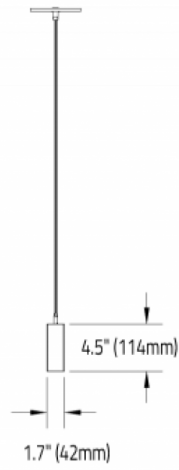

Rodeo Solo™ - Dimensional Diagrams

Fixture Profile

Downlight Length (Constant):

Fixture Size:	(E)
4' [SL04]	48" (1219mm)
6' [SL06]	72" (1829mm)
8' [SL08]	96" (2438mm)
10' [SL10]	120" (3048mm)
12' [SL12]	144" (3658mm)

Rodeo Solo™ - Dimensional Diagrams

Sections

Standalone:

Standalone (SLS1) - End cap on both sides:

Section Length:

Fixture Size:	Standalone [SLS1] (A)	Start [SLS2] (B)	Middle [SLS3] (C)	End [SLS4] (D)
4' [SL04]	48.2" (1224mm)	47.2" (1199mm)	47.9" (1217mm)	48.9" (1242mm)
6' [SL06]	72.0" (1778mm)	71.0" (1803mm)	71.7" (1821mm)	72.7" (1847mm)
8' [SL08]	95.9" (2436mm)	94.8" (2408mm)	95.5" (2426mm)	96.5" (2451mm)
10' [SL10]	119.7" (3040mm)	118.7" (3015mm)	119.4" (3033mm)	120.4" (3058mm)
12' [SL12]	143.6" (3647mm)	142.5" (3620mm)	143.2" (3637mm)	144.2" (3663mm)

Continuous Run:

Start (SLS2) - End cap on left side:

Middle (SLS3) - No end caps

End (SLS4) - End cap on right side

Indirect Sections

HS0-HE0:

HS2-HE0:

HS0-HE2:

HS2-HE2:

Indirect Light Length:

Fixture Size:	(F)
4' [SL04]	36.7" (932mm)
6' [SL06]	60.3" (1532mm)
8' [SL08]	84.2" (2139mm)
10' [SL10]	108.2" (2748mm)
12' [SL12]	120.2" (3053mm)

Rodeo Solo™ - Dimensional Diagrams