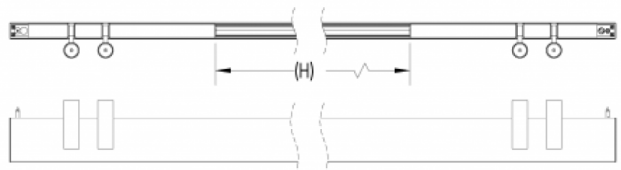

Rodeo Solo™ - Dimensional Diagrams

Fixture Profile

Downlight Length (Constant):

Fixture Size:	(E)
4' [SL04]	48" (1219mm)
6' [SL06]	72" (1829mm)
8' [SL08]	96" (2438mm)
10' [SL10]	120" (3048mm)
12' [SL12]	144" (3658mm)

Rodeo Solo™ - Dimensional Diagrams

Sections

Standalone:

Standalone (SLS1) - End cap on both sides:

Section Length:

Fixture Size:	Standalone [SLS1] (A)	Start [SLS2] (B)	Middle [SLS3] (C)	End [SLS4] (D)
4' [SL04]	48.2" (1224mm)	47.2" (1199mm)	47.9" (1217mm)	48.9" (1242mm)
6' [SL06]	72.0" (1778mm)	71.0" (1803mm)	71.7" (1821mm)	72.7" (1847mm)
8' [SL08]	95.9" (2436mm)	94.8" (2408mm)	95.5" (2426mm)	96.5" (2451mm)
10' [SL10]	119.7" (3040mm)	118.7" (3015mm)	119.4" (3033mm)	120.4" (3058mm)
12' [SL12]	143.6" (3647mm)	142.5" (3620mm)	143.2" (3637mm)	144.2" (3663mm)

Continuous Run:

Start (SLS2) - End cap on left side:

Middle (SLS3) - No end caps

End (SLS4) - End cap on right side

Indirect Sections

HS0-HE0:

HS2-HE0:

HS0-HE2:

HS2-HE2:

Indirect Light Length:

Fixture Size:	(F)
4' [SL04]	36.7" (932mm)
6' [SL06]	60.3" (1532mm)
8' [SL08]	84.2" (2139mm)
10' [SL10]	108.2" (2748mm)
12' [SL12]	120.2" (3053mm)

Rodeo Solo™ - Dimensional Diagrams