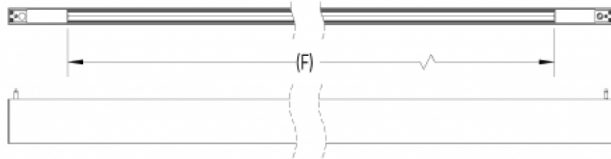

### Section Length:

Fixture Size:	Standalone [SLS1] (A)	Start [SLS2] (B)	Middle [SLS3] (C)	End [SLS4] (D)
4' [SL04]	48.2" (1224mm)	47.2" (1199mm)	47.9" (1217mm)	48.9" (1242mm)
6' [SL06]	72.0" (1778mm)	71.0" (1803mm)	71.7" (1821mm)	72.7" (1847mm)
8' [SL08]	95.9" (2436mm)	94.8" (2408mm)	95.5" (2426mm)	96.5" (2451mm)
10' [SL10]	119.7" (3040mm)	118.7" (3015mm)	119.4" (3033mm)	120.4" (3058mm)
12' [SL12]	143.6" (3647mm)	142.5" (3620mm)	143.2" (3637mm)	144.2" (3663mm)

### Continuous Run:

Start (SLS2) - End cap on left side:

Middle (SLS3) - No end caps

End (SLS4) - End cap on right side

## Indirect Sections

HS0-HE0:

HS2-HE0:

HS0-HE2:

HS2-HE2:

### Indirect Light Length:

Fixture Size:	(F)
4' [SL04]	36.7" (932mm)
6' [SL06]	60.3" (1532mm)
8' [SL08]	84.2" (2139mm)
10' [SL10]	108.2" (2748mm)
12' [SL12]	120.2" (3053mm)