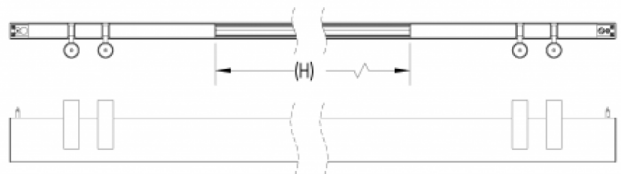

### Section Length:

Fixture Size:	Standalone [SLS1] (A)	Start [SLS2] (B)	Middle [SLS3] (C)	End [SLS4] (D)
4' [SL04]	48.2" (1224mm)	47.2" (1199mm)	47.9" (1217mm)	48.9" (1242mm)
6' [SL06]	72.0" (1778mm)	71.0" (1803mm)	71.7" (1821mm)	72.7" (1847mm)
8' [SL08]	95.9" (2436mm)	94.8" (2408mm)	95.5" (2426mm)	96.5" (2451mm)
10' [SL10]	119.7" (3040mm)	118.7" (3015mm)	119.4" (3033mm)	120.4" (3058mm)
12' [SL12]	143.6" (3647mm)	142.5" (3620mm)	143.2" (3637mm)	144.2" (3663mm)

### Continuous Run:

Start (SLS2) - End cap on left side:

Middle (SLS3) - No end caps

End (SLS4) - End cap on right side

## Indirect Sections

HS0-HE0:

HS2-HE0:

HS0-HE2:

HS2-HE2:

### Indirect Light Length:

Fixture Size:	(F)
4' [SL04]	36.7" (932mm)
6' [SL06]	60.3" (1532mm)
8' [SL08]	84.2" (2139mm)
10' [SL10]	108.2" (2748mm)
12' [SL12]	120.2" (3053mm)