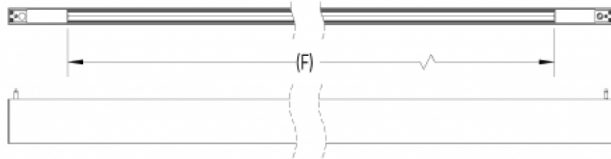

Rodeo Solo™ - Dimensional Diagrams

Fixture Profile

Downlight Length (Constant):

Fixture Size:	(E)
4' [SL04]	48" (1219mm)
6' [SL06]	72" (1829mm)
8' [SL08]	96" (2438mm)
10' [SL10]	120" (3048mm)
12' [SL12]	144" (3658mm)

Rodeo Solo™ - Dimensional Diagrams

Sections

Standalone:

Standalone (SLS1) - End cap on both sides:

Section Length:

Fixture Size:	Standalone [SLS1] (A)	Start [SLS2] (B)	Middle [SLS3] (C)	End [SLS4] (D)
4' [SL04]	48.2" (1224mm)	47.2" (1199mm)	47.9" (1217mm)	48.9" (1242mm)
6' [SL06]	72.0" (1778mm)	71.0" (1803mm)	71.7" (1821mm)	72.7" (1847mm)
8' [SL08]	95.9" (2436mm)	94.8" (2408mm)	95.5" (2426mm)	96.5" (2451mm)
10' [SL10]	119.7" (3040mm)	118.7" (3015mm)	119.4" (3033mm)	120.4" (3058mm)
12' [SL12]	143.6" (3647mm)	142.5" (3620mm)	143.2" (3637mm)	144.2" (3663mm)

Continuous Run:

Start (SLS2) - End cap on left side:

Middle (SLS3) - No end caps

End (SLS4) - End cap on right side

Indirect Sections

HS0-HE0:

HS2-HE0:

HS0-HE2:

HS2-HE2:

Indirect Light Length:

Fixture Size:	(F)
4' [SL04]	36.7" (932mm)
6' [SL06]	60.3" (1532mm)
8' [SL08]	84.2" (2139mm)
10' [SL10]	108.2" (2748mm)
12' [SL12]	120.2" (3053mm)

Rodeo Solo™ - Dimensional Diagrams