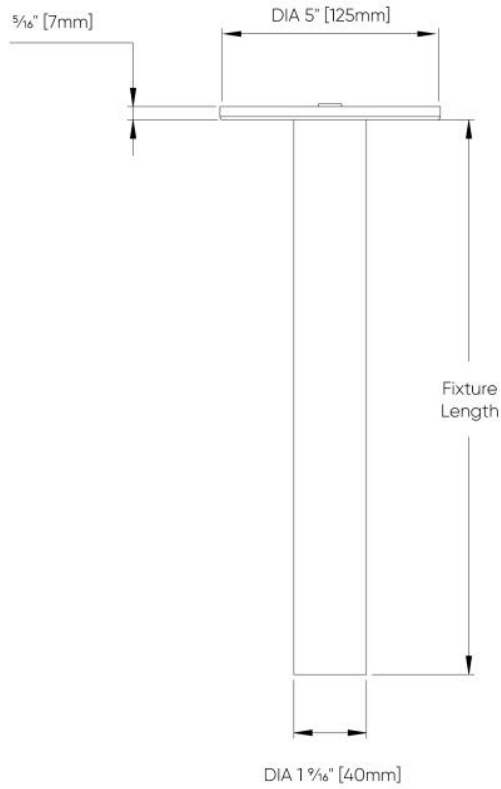

Micro Cylinder 1.5™ - Dimensional Diagrams

Fixture Length	(A)
12" (MCYL1C12)	12" [304 $\frac{13}{16}$ mm]
18" (MCYL1C18)	18" [457 $\frac{3}{16}$ mm]
24" (MCYL1C24)	24" [609 $\frac{5}{8}$ mm]
36" (MCYL1C36)	36" [914 $\frac{3}{8}$ mm]

Micro Cylinder 1.5™ - Dimensional Diagrams

FROSTED DROP LENS DIMENSIONS