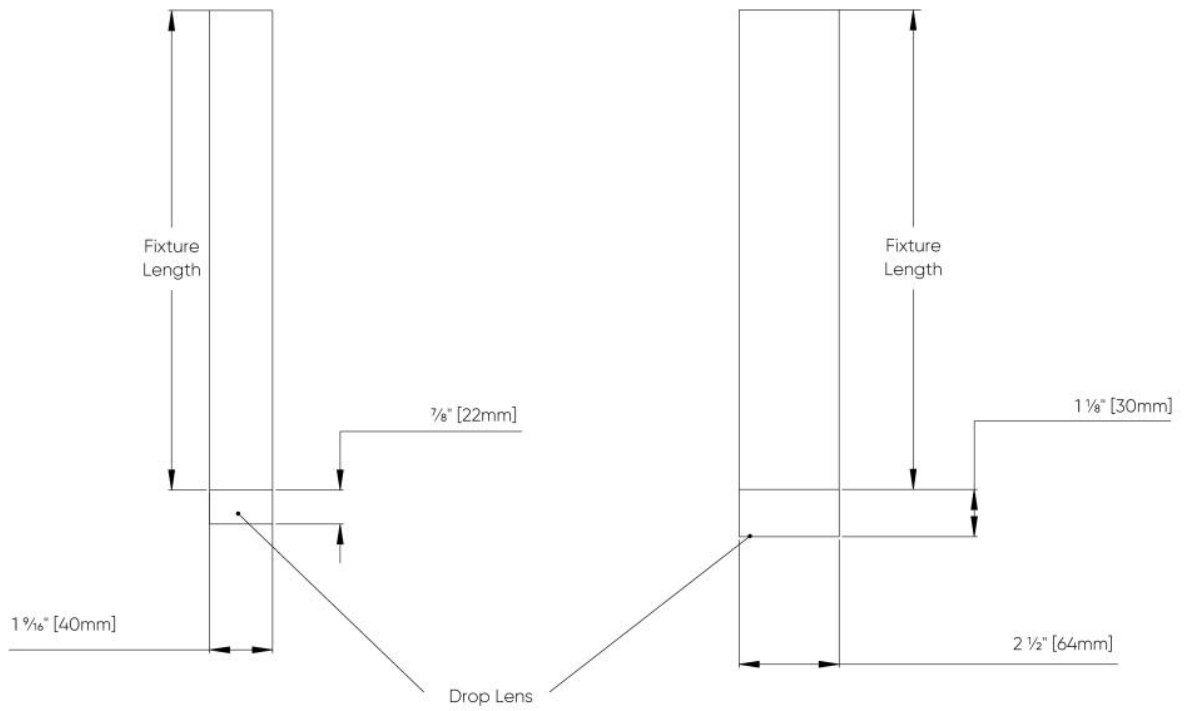

Micro Cylinder 1.5™ - Dimensional Diagrams

Fixture Length	(A)
12" (MCYL1C12)	12" [304 $\frac{13}{16}$ mm]
18" (MCYL1C18)	18" [457 $\frac{3}{16}$ mm]
24" (MCYL1C24)	24" [609 $\frac{5}{8}$ mm]
36" (MCYL1C36)	36" [914 $\frac{3}{8}$ mm]

Micro Cylinder 1.5™ - Dimensional Diagrams

FROSTED DROP LENS DIMENSIONS