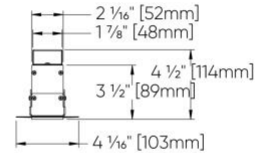

## Grid Ceiling - Tegular ceiling

Max Length (Per section)	A	B
4ft	46 13/16" [1189mm]	47 11/16" [1212mm]
6ft	70 13/16" [1791mm]	71 11/16" [1821mm]
8ft	94 13/16" [2408mm]	95 11/16" [2431mm]
10ft	118 13/16" [3018mm]	119 11/16" [3040mm]
12ft	142 13/16" [3627mm]	143 11/16" [3650mm]

## Grid Ceiling - T-bar ceiling

Max Length (Per section)	A	B
4ft	46 13/16" [1189mm]	47 11/16" [1212mm]
6ft	70 13/16" [1791mm]	71 11/16" [1821mm]
8ft	94 13/16" [2408mm]	95 11/16" [2431mm]
10ft	118 13/16" [3018mm]	119 11/16" [3040mm]
12ft	142 13/16" [3627mm]	143 11/16" [3650mm]

## Hard Ceiling - Trimless

Max Length (Per section)	A	B
4ft	48 1/8" [1222mm]	50 1/8" [1273mm]
6ft	72 1/8" [1831mm]	74 1/8" [1882mm]
8ft	96 1/8" [2431mm]	98 1/8" [2492mm]
10ft	120 1/8" [3050mm]	122 1/8" [3040mm]
12ft	144 1/8" [3660mm]	146 1/8" [3711mm]

## Hard Ceiling - Trim

Max Length (Per section)	A	B
4ft	48 1/8" [1222mm]	50 1/8" [1273mm]
6ft	72 1/8" [1831mm]	74 1/8" [1882mm]
8ft	96 1/8" [2431mm]	98 1/8" [2492mm]
10ft	120 1/8" [3050mm]	122 1/8" [3040mm]
12ft	144 1/8" [3660mm]	146 1/8" [3711mm]