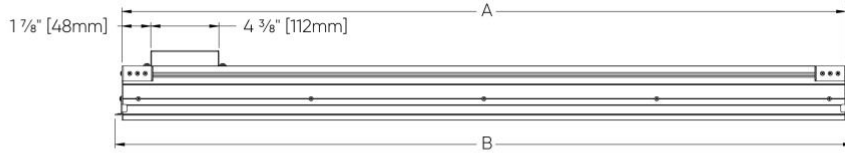

# Flute™ - Dimensional Diagrams

## Grid Ceiling - Tegular ceiling

Max Length (Per section)	A	B
4ft	46 13/16" [1189mm]	47 11/16" [1212mm]
6ft	70 13/16" [1791mm]	71 11/16" [1821mm]
8ft	94 13/16" [2408mm]	95 11/16" [2431mm]
10ft	118 13/16" [3018mm]	119 11/16" [3040mm]
12ft	142 13/16" [3627mm]	143 11/16" [3650mm]

## Grid Ceiling - T-bar ceiling

Max Length (Per section)	A	B
4ft	46 13/16" [1189mm]	47 11/16" [1212mm]
6ft	70 13/16" [1791mm]	71 11/16" [1821mm]
8ft	94 13/16" [2408mm]	95 11/16" [2431mm]
10ft	118 13/16" [3018mm]	119 11/16" [3040mm]
12ft	142 13/16" [3627mm]	143 11/16" [3650mm]

## Hard Ceiling - Trim

Max Length (Per section)	A	B
4ft	48 1/8" [1222mm]	50 1/8" [1273mm]
6ft	72 1/8" [1831mm]	74 1/8" [1882mm]
8ft	96 1/8" [2431mm]	98 1/8" [2492mm]
10ft	120 1/8" [3050mm]	122 1/8" [3040mm]
12ft	144 1/8" [3660mm]	146 1/8" [3711mm]