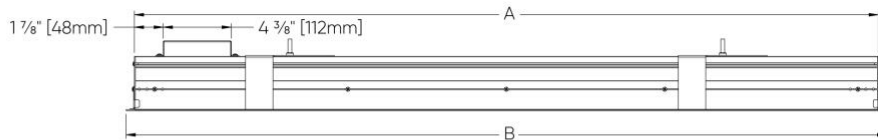

## Grid Ceiling - Tegular ceiling

Max Length (Per section)	A	B
4ft	46 13/16" [1189mm]	47 11/16" [1212mm]
6ft	70 13/16" [1791mm]	71 11/16" [1821mm]
8ft	94 13/16" [2408mm]	95 11/16" [2431mm]
10ft	118 13/16" [3018mm]	119 11/16" [3040mm]
12ft	142 13/16" [3627mm]	143 11/16" [3650mm]

## Grid Ceiling - T-bar ceiling

Max Length (Per section)	A	B
4ft	46 13/16" [1189mm]	47 11/16" [1212mm]
6ft	70 13/16" [1791mm]	71 11/16" [1821mm]
8ft	94 13/16" [2408mm]	95 11/16" [2431mm]
10ft	118 13/16" [3018mm]	119 11/16" [3040mm]
12ft	142 13/16" [3627mm]	143 11/16" [3650mm]

## Hard Ceiling - Trimless

Max Length (Per section)	A	B
4ft	48 1/8" [1222mm]	50 1/8" [1273mm]
6ft	72 1/8" [1831mm]	74 1/8" [1882mm]
8ft	96 1/8" [2431mm]	98 1/8" [2492mm]
10ft	120 1/8" [3050mm]	122 1/8" [3040mm]
12ft	144 1/8" [3660mm]	146 1/8" [3711mm]

## Hard Ceiling - Trim

Max Length (Per section)	A	B
4ft	48 1/8" [1222mm]	50 1/8" [1273mm]
6ft	72 1/8" [1831mm]	74 1/8" [1882mm]
8ft	96 1/8" [2431mm]	98 1/8" [2492mm]
10ft	120 1/8" [3050mm]	122 1/8" [3040mm]
12ft	144 1/8" [3660mm]	146 1/8" [3711mm]