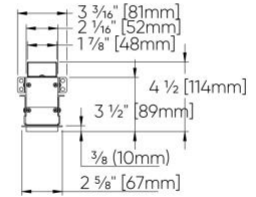

## Grid Ceiling - Tegular ceiling

Max Length (Per section)	A	B
4ft	46 13/16" [1189mm]	47 11/16" [1212mm]
6ft	70 13/16" [1791mm]	71 11/16" [1821mm]
8ft	94 13/16" [2408mm]	95 11/16" [2431mm]
10ft	118 13/16" [3018mm]	119 11/16" [3040mm]
12ft	142 13/16" [3627mm]	143 11/16" [3650mm]

## Grid Ceiling - T-bar ceiling

Max Length (Per section)	A	B
4ft	46 13/16" [1189mm]	47 11/16" [1212mm]
6ft	70 13/16" [1791mm]	71 11/16" [1821mm]
8ft	94 13/16" [2408mm]	95 11/16" [2431mm]
10ft	118 13/16" [3018mm]	119 11/16" [3040mm]
12ft	142 13/16" [3627mm]	143 11/16" [3650mm]

## Hard Ceiling - Trimless

Max Length (Per section)	A	B
4ft	48 1/8" [1222mm]	50 1/8" [1273mm]
6ft	72 1/8" [1831mm]	74 1/8" [1882mm]
8ft	96 1/8" [2431mm]	98 1/8" [2492mm]
10ft	120 1/8" [3050mm]	122 1/8" [3040mm]
12ft	144 1/8" [3660mm]	146 1/8" [3711mm]

## Hard Ceiling - Trim

Max Length (Per section)	A	B
4ft	48 1/8" [1222mm]	50 1/8" [1273mm]
6ft	72 1/8" [1831mm]	74 1/8" [1882mm]
8ft	96 1/8" [2431mm]	98 1/8" [2492mm]
10ft	120 1/8" [3050mm]	122 1/8" [3040mm]
12ft	144 1/8" [3660mm]	146 1/8" [3711mm]