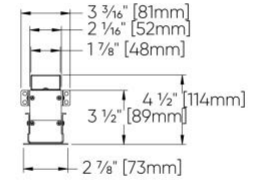

## Grid Ceiling - Tegular ceiling

Max Length (Per section)	A	B
4ft	46 13/16" [1189mm]	47 11/16" [1212mm]
6ft	70 13/16" [1791mm]	71 11/16" [1821mm]
8ft	94 13/16" [2408mm]	95 11/16" [2431mm]
10ft	118 13/16" [3018mm]	119 11/16" [3040mm]
12ft	142 13/16" [3627mm]	143 11/16" [3650mm]

## Grid Ceiling - T-bar ceiling

Max Length (Per section)	A	B
4ft	46 13/16" [1189mm]	47 11/16" [1212mm]
6ft	70 13/16" [1791mm]	71 11/16" [1821mm]
8ft	94 13/16" [2408mm]	95 11/16" [2431mm]
10ft	118 13/16" [3018mm]	119 11/16" [3040mm]
12ft	142 13/16" [3627mm]	143 11/16" [3650mm]

## Hard Ceiling - Trimless

Max Length (Per section)	A	B
4ft	48 1/8" [1222mm]	50 1/8" [1273mm]
6ft	72 1/8" [1831mm]	74 1/8" [1882mm]
8ft	96 1/8" [2431mm]	98 1/8" [2492mm]
10ft	120 1/8" [3050mm]	122 1/8" [3040mm]
12ft	144 1/8" [3660mm]	146 1/8" [3711mm]

## Hard Ceiling - Trim

Max Length (Per section)	A	B
4ft	48 1/8" [1222mm]	50 1/8" [1273mm]
6ft	72 1/8" [1831mm]	74 1/8" [1882mm]
8ft	96 1/8" [2431mm]	98 1/8" [2492mm]
10ft	120 1/8" [3050mm]	122 1/8" [3040mm]
12ft	144 1/8" [3660mm]	146 1/8" [3711mm]