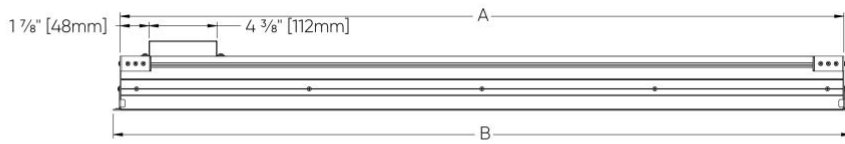

# Flute™ - Dimensional Diagrams

## Grid Ceiling - Tegular ceiling

Max Length (Per section)	A	B
4ft	46 13/16" [1189mm]	47 11/16" [1212mm]
6ft	70 13/16" [1791mm]	71 11/16" [1821mm]
8ft	94 13/16" [2408mm]	95 11/16" [2431mm]
10ft	118 13/16" [3018mm]	119 11/16" [3040mm]
12ft	142 13/16" [3627mm]	143 11/16" [3650mm]

## Grid Ceiling - T-bar ceiling

Max Length (Per section)	A	B
4ft	46 13/16" [1189mm]	47 11/16" [1212mm]
6ft	70 13/16" [1791mm]	71 11/16" [1821mm]
8ft	94 13/16" [2408mm]	95 11/16" [2431mm]
10ft	118 13/16" [3018mm]	119 11/16" [3040mm]
12ft	142 13/16" [3627mm]	143 11/16" [3650mm]

## Hard Ceiling - Trim

Max Length (Per section)	A	B
4ft	48 1/8" [1222mm]	50 1/8" [1273mm]
6ft	72 1/8" [1831mm]	74 1/8" [1882mm]
8ft	96 1/8" [2431mm]	98 1/8" [2492mm]
10ft	120 1/8" [3050mm]	122 1/8" [3040mm]
12ft	144 1/8" [3660mm]	146 1/8" [3711mm]