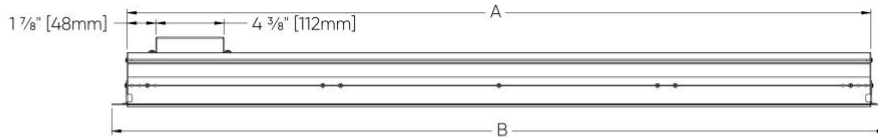

## Grid Ceiling - Tegular ceiling

Max Length (Per section)	A	B
4ft	46 13/16" [1189mm]	47 11/16" [1212mm]
6ft	70 13/16" [1791mm]	71 11/16" [1821mm]
8ft	94 13/16" [2408mm]	95 11/16" [2431mm]
10ft	118 13/16" [3018mm]	119 11/16" [3040mm]
12ft	142 13/16" [3627mm]	143 11/16" [3650mm]

## Grid Ceiling - T-bar ceiling

Max Length (Per section)	A	B
4ft	46 13/16" [1189mm]	47 11/16" [1212mm]
6ft	70 13/16" [1791mm]	71 11/16" [1821mm]
8ft	94 13/16" [2408mm]	95 11/16" [2431mm]
10ft	118 13/16" [3018mm]	119 11/16" [3040mm]
12ft	142 13/16" [3627mm]	143 11/16" [3650mm]

## Hard Ceiling - Trimless

Max Length (Per section)	A	B
4ft	48 1/8" [1222mm]	50 1/8" [1273mm]
6ft	72 1/8" [1831mm]	74 1/8" [1882mm]
8ft	96 1/8" [2431mm]	98 1/8" [2492mm]
10ft	120 1/8" [3050mm]	122 1/8" [3040mm]
12ft	144 1/8" [3660mm]	146 1/8" [3711mm]

## Hard Ceiling - Trim

Max Length (Per section)	A	B
4ft	48 1/8" [1222mm]	50 1/8" [1273mm]
6ft	72 1/8" [1831mm]	74 1/8" [1882mm]
8ft	96 1/8" [2431mm]	98 1/8" [2492mm]
10ft	120 1/8" [3050mm]	122 1/8" [3040mm]
12ft	144 1/8" [3660mm]	146 1/8" [3711mm]