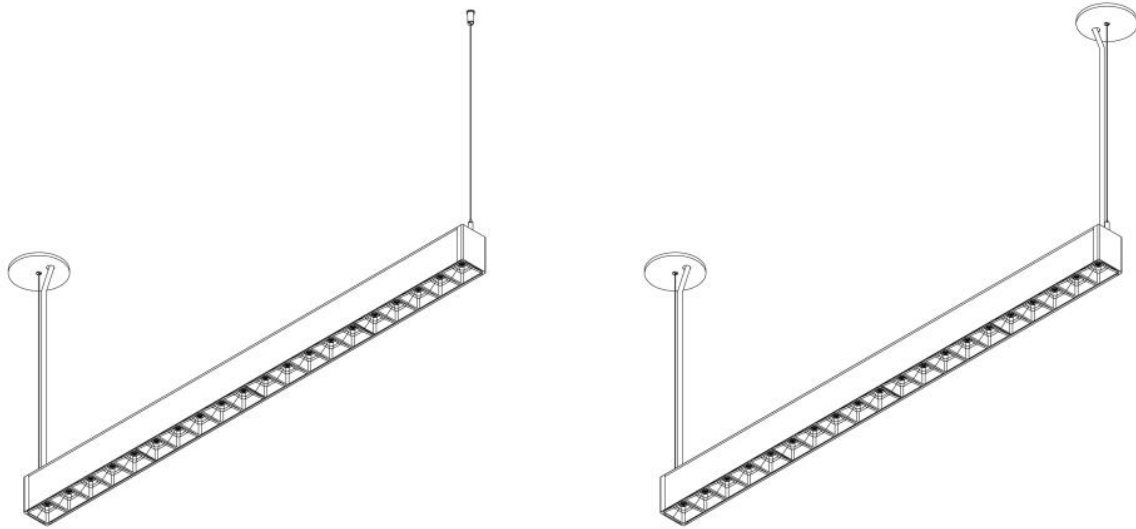

# Boggle™ - Dimensional Diagrams

2 Power feeds will be necessary in the case that Direct/Indirect illumination is requested with Tunable White Direct option.

FIXTURE LENGTH	
2ft	24 1/4" [616mm]
4ft	48 1/4" [1226mm]
6ft	72 1/4" [1835mm]
8ft	96 1/4" [2445mm]
10ft	120 1/4" [3054mm]
12ft	144 1/4" [3664mm]