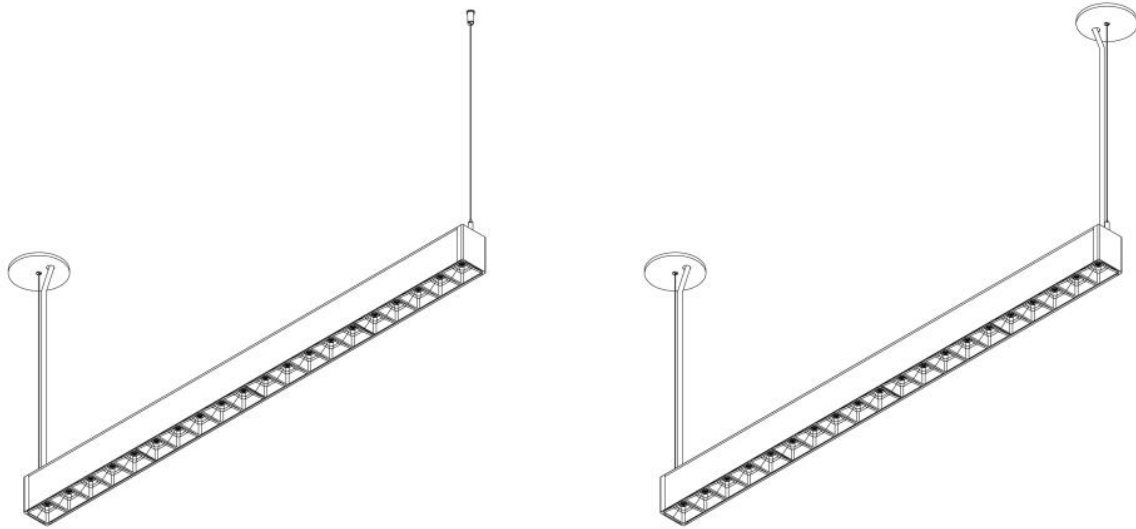

Boggle™ - Dimensional Diagrams

2 Power feeds will be necessary in the case that Direct/Indirect illumination is requested with Tunable White Direct option.

FIXTURE LENGTH	
2ft	24 1/4" [616mm]
4ft	48 1/4" [1226mm]
6ft	72 1/4" [1835mm]
8ft	96 1/4" [2445mm]
10ft	120 1/4" [3054mm]
12ft	144 1/4" [3664mm]