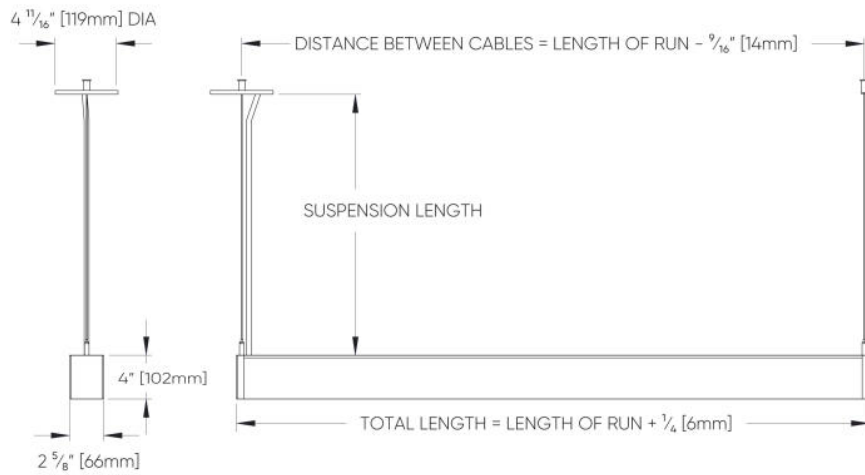

Boggle™ - Dimensional Diagrams

2 Power feeds will be necessary in the case that Direct/Indirect illumination is requested with Tunable White Direct option.

FIXTURE LENGTH	
2ft	24 1/4" [616mm]
4ft	48 1/4" [1226mm]
6ft	72 1/4" [1835mm]
8ft	96 1/4" [2445mm]
10ft	120 1/4" [3054mm]
12ft	144 1/4" [3664mm]