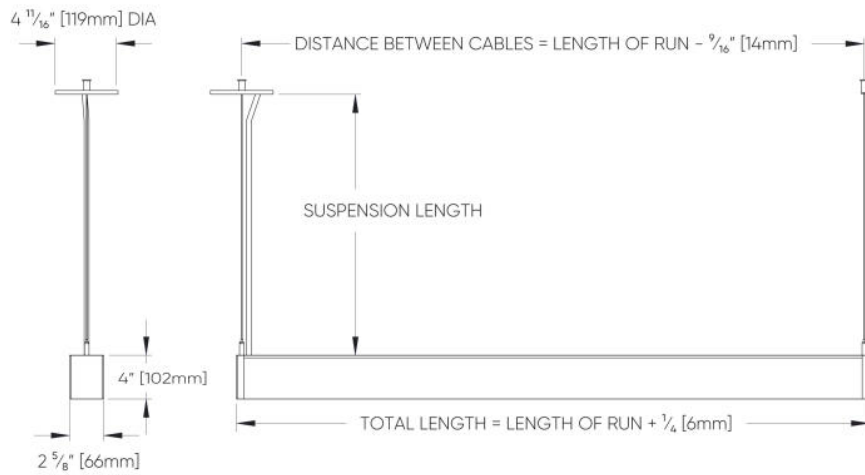

# Boggle™ - Dimensional Diagrams

2 Power feeds will be necessary in the case that Direct/Indirect illumination is requested with Tunable White Direct option.

FIXTURE LENGTH	
2ft	24 1/4" [616mm]
4ft	48 1/4" [1226mm]
6ft	72 1/4" [1835mm]
8ft	96 1/4" [2445mm]
10ft	120 1/4" [3054mm]
12ft	144 1/4" [3664mm]