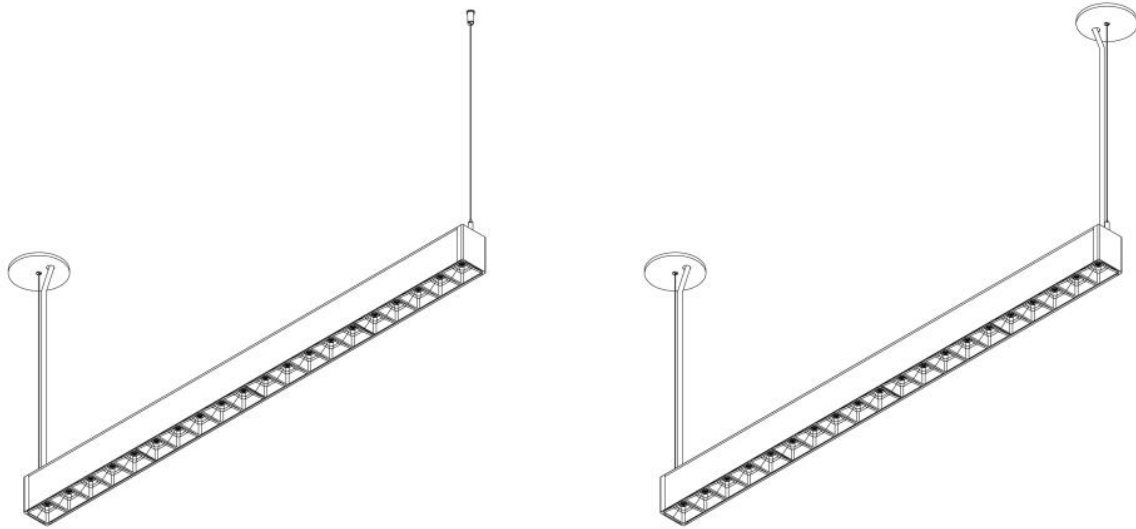

# Boggle™ - Dimensional Diagrams

2 Power feeds will be necessary in the case that Direct/Indirect illumination is requested with Tunable White Direct option.

FIXTURE LENGTH	
2ft	24 <sup>1</sup> / <sub>4</sub> " [616mm]
4ft	48 <sup>1</sup> / <sub>4</sub> " [1226mm]
6ft	72 <sup>1</sup> / <sub>4</sub> " [1835mm]
8ft	96 <sup>1</sup> / <sub>4</sub> " [2445mm]
10ft	120 <sup>1</sup> / <sub>4</sub> " [3054mm]
12ft	144 <sup>1</sup> / <sub>4</sub> " [3664mm]