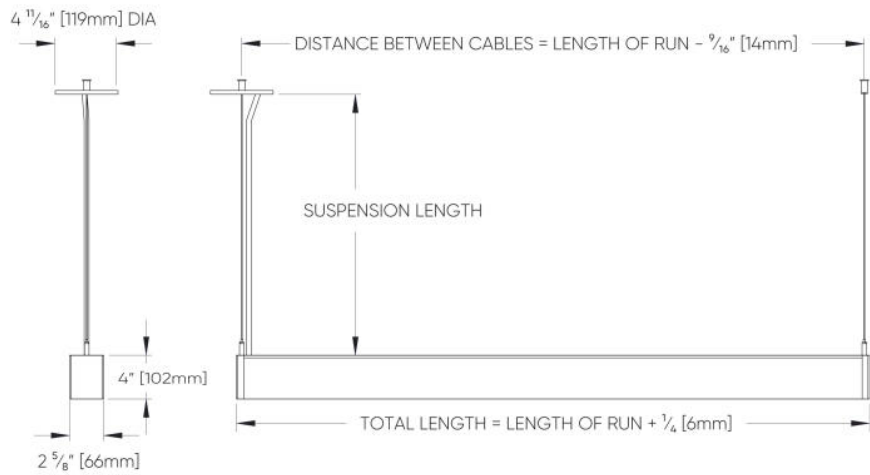

# Boggle™ - Dimensional Diagrams

2 Power feeds will be necessary in the case that Direct/Indirect illumination is requested with Tunable White Direct option.

FIXTURE LENGTH	
2ft	24 <sup>1</sup> / <sub>4</sub> " [616mm]
4ft	48 <sup>1</sup> / <sub>4</sub> " [1226mm]
6ft	72 <sup>1</sup> / <sub>4</sub> " [1835mm]
8ft	96 <sup>1</sup> / <sub>4</sub> " [2445mm]
10ft	120 <sup>1</sup> / <sub>4</sub> " [3054mm]
12ft	144 <sup>1</sup> / <sub>4</sub> " [3664mm]