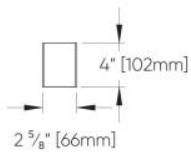

Boggle™ - Dimensional Diagrams

FIXTURE LENGTH	
2ft	24 1/4" [616mm]
4ft	48 1/4" [1226mm]
6ft	72 1/4" [1835mm]
8ft	96 1/4" [2445mm]
10ft	120 1/4" [3054mm]
12ft	144 1/4" [3664mm]