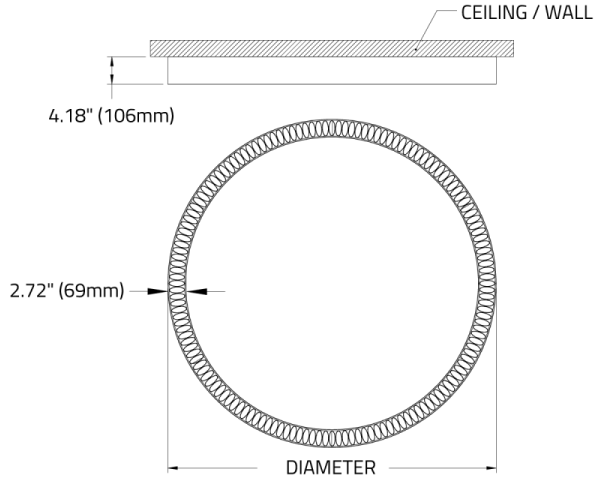

Oooh Ring™ - Dimensional Diagrams

Diameter	In (mm)
2ft	26.33" (669mm)
3ft	37.79" (960mm)
4ft	49.72" (1263mm)
5ft	61.72" (1568mm)
6ft	73.72" (1872mm)
7ft	85.72" (2177mm)

ISOMETRIC BOTTOM VIEW