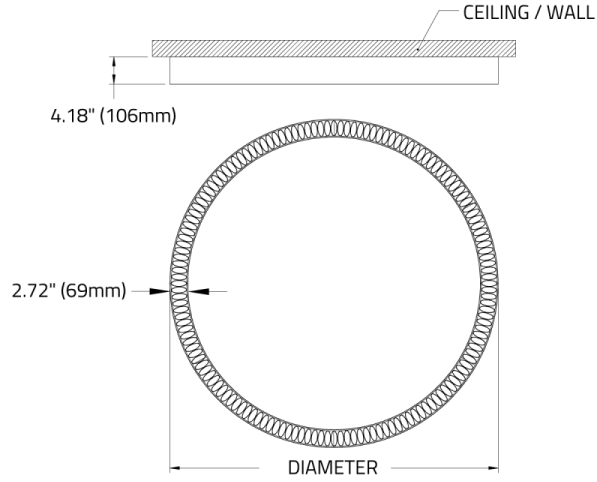

Oooh Ring™ - Dimensional Diagrams

Diameter	In (mm)
2ft	26.33" (669mm)
3ft	37.79" (960mm)
4ft	49.72" (1263mm)
5ft	61.72" (1568mm)
6ft	73.72" (1872mm)
7ft	85.72" (2177mm)

ISOMETRIC BOTTOM VIEW