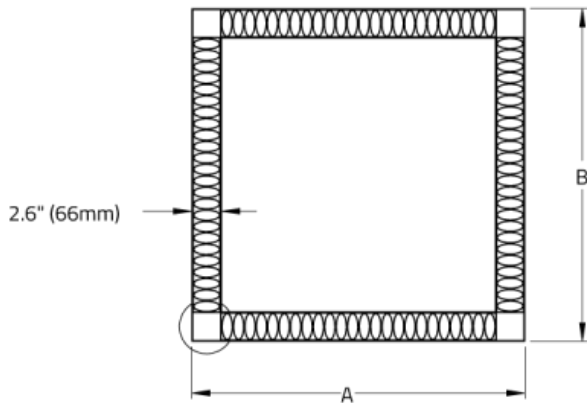

Oooh Quad™ - Dimensional Diagrams

ISOMETRIC BOTTOM VIEW

Luminaire	A	B
HLNQ1P01/HLNQ2P01	29.19" (741.4mm)	29.19" (741.4mm)
HLNQ1P02/HLNQ2P02	53.19" (1351.0mm)	53.19" (1351.0mm)
HLNQ1P05/HLNQ2P05	29.19" (741.4mm)	53.19" (1351.0mm)