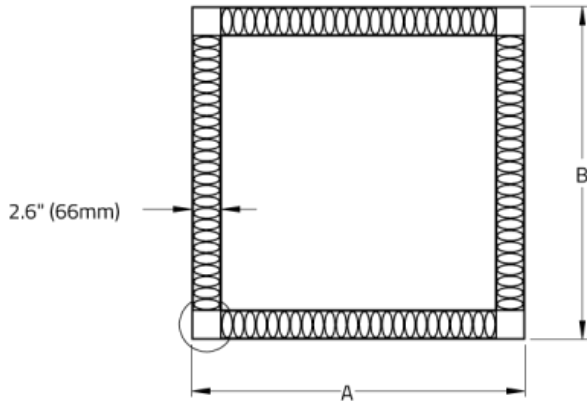

Oooh Quad™ - Dimensional Diagrams

ISOMETRIC BOTTOM VIEW

Luminaire	A	B
HLNQ1P01/HLNQ2P01	29.19" (741.4mm)	29.19" (741.4mm)
HLNQ1P02/HLNQ2P02	53.19" (1351.0mm)	53.19" (1351.0mm)
HLNQ1P05/HLNQ2P05	29.19" (741.4mm)	53.19" (1351.0mm)