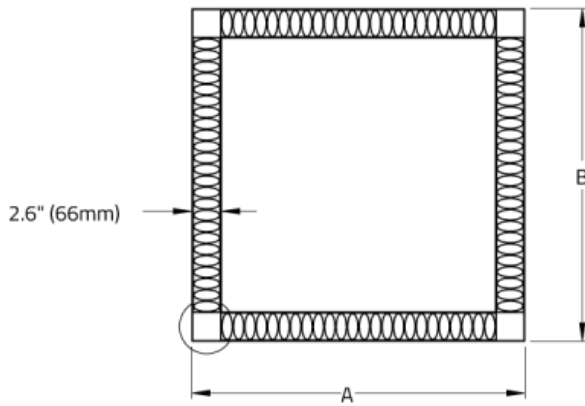

Oooh Quad™ - Dimensional Diagrams

ISOMETRIC BOTTOM VIEW

Luminaire	A	B
HLNQ1P01/HLNQ2P01	29.19" (741.4mm)	29.19" (741.4mm)
HLNQ1P02/HLNQ2P02	53.19" (1351.0mm)	53.19" (1351.0mm)
HLNQ1P05/HLNQ2P05	29.19" (741.4mm)	53.19" (1351.0mm)