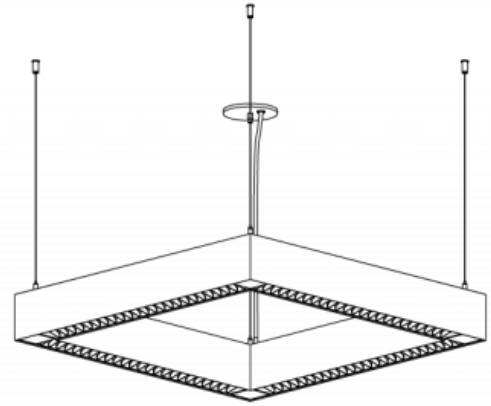

Oooh Quad™ - Dimensional Diagrams

ISOMETRIC BOTTOM VIEW

Luminaire	A	B
HLNQ1P01/HLNQ2P01	29.19" (741.4mm)	29.19" (741.4mm)
HLNQ1P02/HLNQ2P02	53.19" (1351.0mm)	53.19" (1351.0mm)
HLNQ1P05/HLNQ2P05	29.19" (741.4mm)	53.19" (1351.0mm)