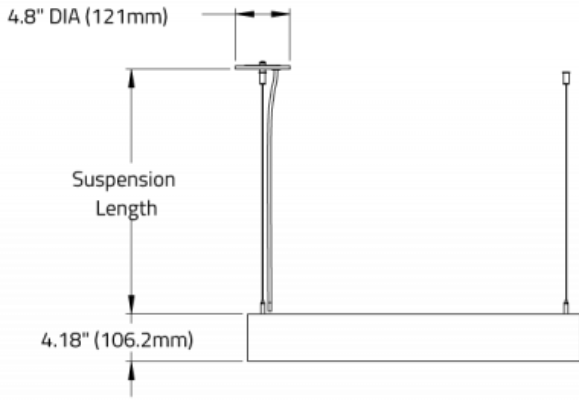

Oooh Quad™ - Dimensional Diagrams

ISOMETRIC BOTTOM VIEW

Luminaire	A	B
HLNQ1P01/HLNQ2P01	29.19" (741.4mm)	29.19" (741.4mm)
HLNQ1P02/HLNQ2P02	53.19" (1351.0mm)	53.19" (1351.0mm)
HLNQ1P05/HLNQ2P05	29.19" (741.4mm)	53.19" (1351.0mm)