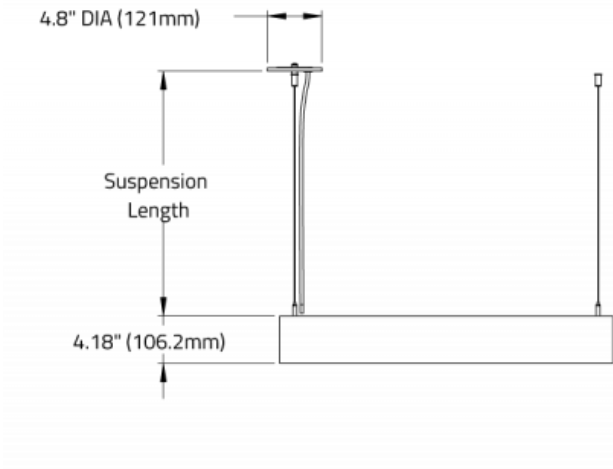

Oooh Quad™ - Dimensional Diagrams

ISOMETRIC BOTTOM VIEW

Luminaire	A	B
HLNQ1P01/HLNQ2P01	29.19" (741.4mm)	29.19" (741.4mm)
HLNQ1P02/HLNQ2P02	53.19" (1351.0mm)	53.19" (1351.0mm)
HLNQ1P05/HLNQ2P05	29.19" (741.4mm)	53.19" (1351.0mm)