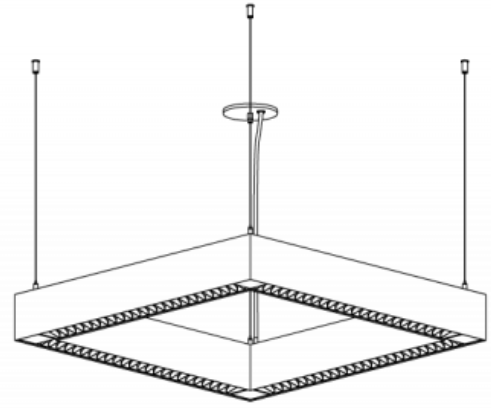

Oooh Quad™ - Dimensional Diagrams

ISOMETRIC BOTTOM VIEW

Luminaire	A	B
HLNQ1P01/HLNQ2P01	29.19" (741.4mm)	29.19" (741.4mm)
HLNQ1P02/HLNQ2P02	53.19" (1351.0mm)	53.19" (1351.0mm)
HLNQ1P05/HLNQ2P05	29.19" (741.4mm)	53.19" (1351.0mm)