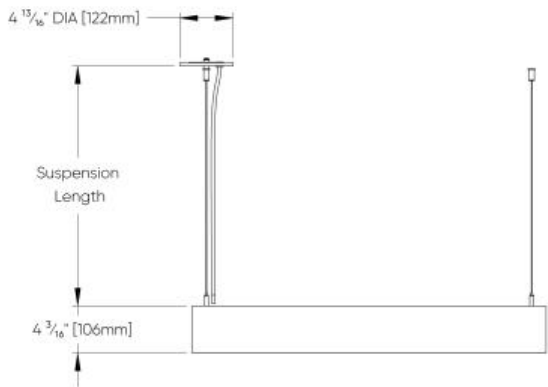

Tunnel Quad™ - Dimensional Diagrams

ISOMETRIC BOTTOM VIEW

| Luminaire | A | B |
|-------------------|--|--|
| TLCQ1P01/TLCQ2P01 | 27 ³ / ₁₆ " [690mm] | 27 ³ / ₁₆ " [690mm] |
| TLCQ1P02/TLCQ2P02 | 51 ³ / ₁₆ " [1300mm] | 51 ³ / ₁₆ " [1300mm] |
| TLCQ1P05/TLCQ2P05 | 27 ³ / ₁₆ " [690mm] | 51 ³ / ₁₆ " [1300mm] |