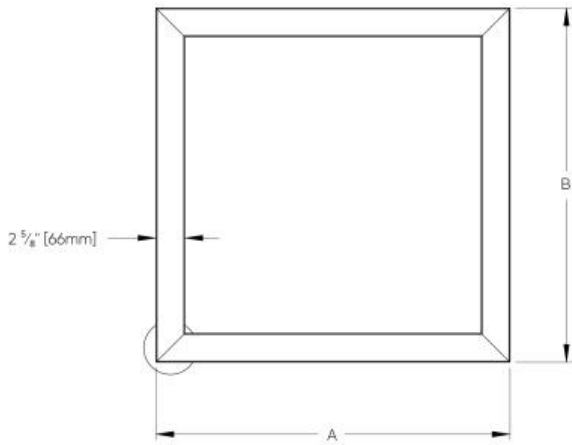

Tunnel Quad™ - Dimensional Diagrams

ISOMETRIC BOTTOM VIEW

| Luminaire | A | B |
|-------------------|--|--|
| TLCQ1P01/TLCQ2P01 | 27 ³ / ₁₆ " [690mm] | 27 ³ / ₁₆ " [690mm] |
| TLCQ1P02/TLCQ2P02 | 51 ³ / ₁₆ " [1300mm] | 51 ³ / ₁₆ " [1300mm] |
| TLCQ1P05/TLCQ2P05 | 27 ³ / ₁₆ " [690mm] | 51 ³ / ₁₆ " [1300mm] |