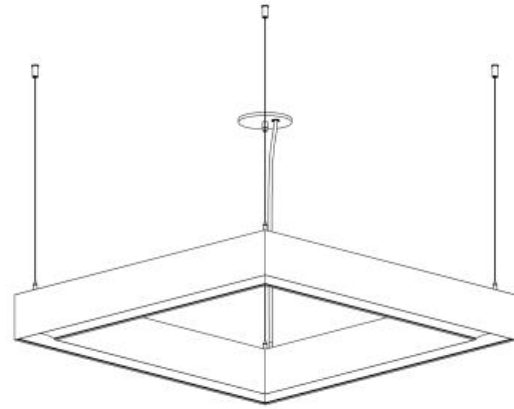

Tunnel Quad™ - Dimensional Diagrams

ISOMETRIC BOTTOM VIEW

| Luminaire | A | B |
|-------------------|--|--|
| TLCQ1P01/TLCQ2P01 | 27 ³ / ₁₆ " [690mm] | 27 ³ / ₁₆ " [690mm] |
| TLCQ1P02/TLCQ2P02 | 51 ³ / ₁₆ " [1300mm] | 51 ³ / ₁₆ " [1300mm] |
| TLCQ1P05/TLCQ2P05 | 27 ³ / ₁₆ " [690mm] | 51 ³ / ₁₆ " [1300mm] |