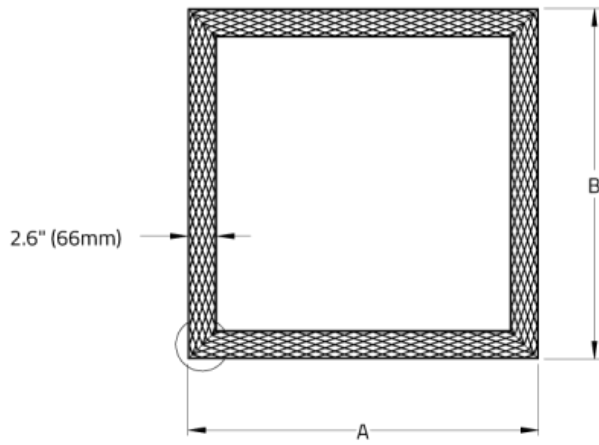

Le Louvre Quad™ - Dimensional Diagrams

ISOMETRIC BOTTOM VIEW

| Luminaire | A | B |
|-------------------|-------------------|-------------------|
| LELQ1P01/LELQ2P01 | 31.76" (806.6mm) | 31.76" (806.6mm) |
| LELQ1P02/LELQ2P02 | 55.76" (1416.2mm) | 55.76" (1416.2mm) |
| LELQ1P05/LELQ2P05 | 31.76" (806.6mm) | 55.76" (1416.2mm) |