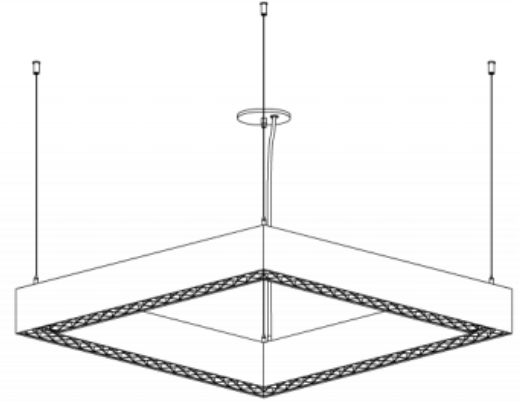

Le Louvre Quad™ - Dimensional Diagrams

ISOMETRIC BOTTOM VIEW

| Luminaire | A | B |
|-------------------|-------------------|-------------------|
| LELQ1P01/LELQ2P01 | 31.76" (806.6mm) | 31.76" (806.6mm) |
| LELQ1P02/LELQ2P02 | 55.76" (1416.2mm) | 55.76" (1416.2mm) |
| LELQ1P05/LELQ2P05 | 31.76" (806.6mm) | 55.76" (1416.2mm) |