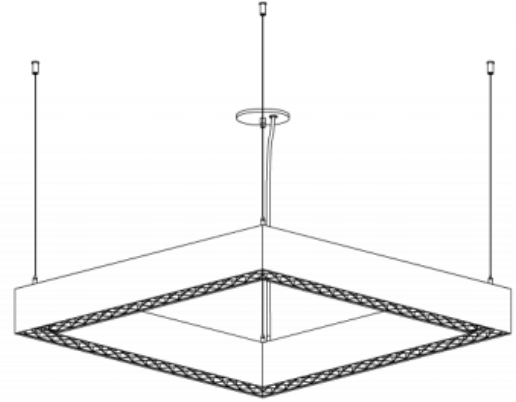

# Le Louvre Quad™ - Dimensional Diagrams

ISOMETRIC BOTTOM VIEW

Luminaire	A	B
LELQ1P01/LELQ2P01	31.76" (806.6mm)	31.76" (806.6mm)
LELQ1P02/LELQ2P02	55.76" (1416.2mm)	55.76" (1416.2mm)
LELQ1P05/LELQ2P05	31.76" (806.6mm)	55.76" (1416.2mm)