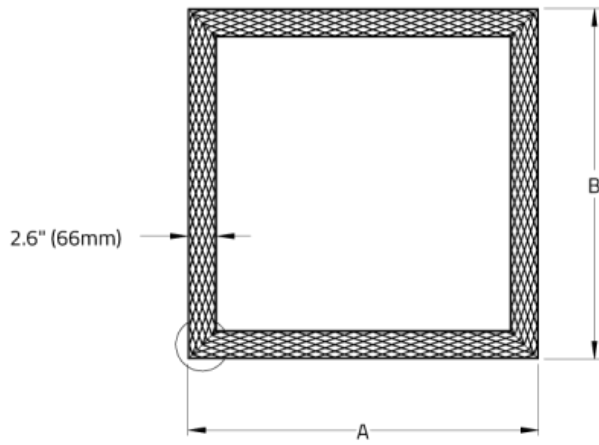

# Le Louvre Quad™ - Dimensional Diagrams

ISOMETRIC BOTTOM VIEW

Luminaire	A	B
LELQ1P01/LELQ2P01	31.76" (806.6mm)	31.76" (806.6mm)
LELQ1P02/LELQ2P02	55.76" (1416.2mm)	55.76" (1416.2mm)
LELQ1P05/LELQ2P05	31.76" (806.6mm)	55.76" (1416.2mm)