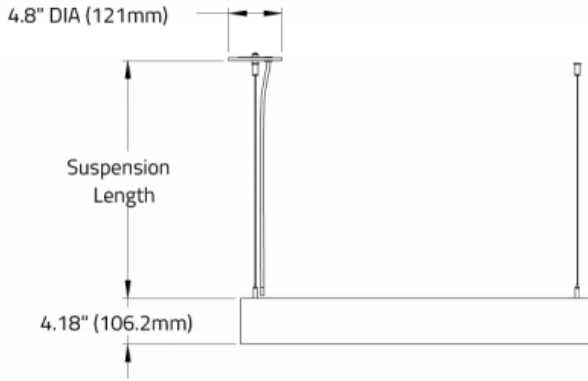

Le Louvre Quad™ - Dimensional Diagrams

ISOMETRIC BOTTOM VIEW

| Luminaire | A | B |
|-------------------|-------------------|-------------------|
| LELQ1P01/LELQ2P01 | 31.76" (806.6mm) | 31.76" (806.6mm) |
| LELQ1P02/LELQ2P02 | 55.76" (1416.2mm) | 55.76" (1416.2mm) |
| LELQ1P05/LELQ2P05 | 31.76" (806.6mm) | 55.76" (1416.2mm) |