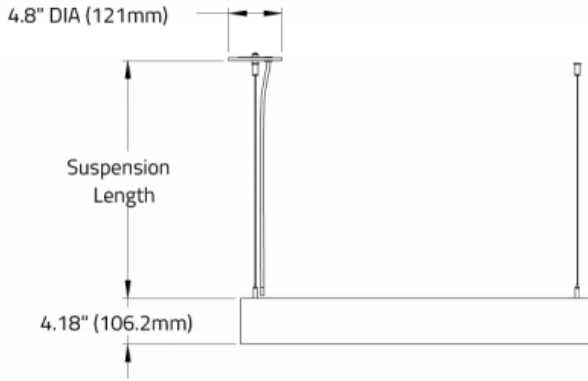

# Le Louvre Quad™ - Dimensional Diagrams

ISOMETRIC BOTTOM VIEW

Luminaire	A	B
LELQ1P01/LELQ2P01	31.76" (806.6mm)	31.76" (806.6mm)
LELQ1P02/LELQ2P02	55.76" (1416.2mm)	55.76" (1416.2mm)
LELQ1P05/LELQ2P05	31.76" (806.6mm)	55.76" (1416.2mm)