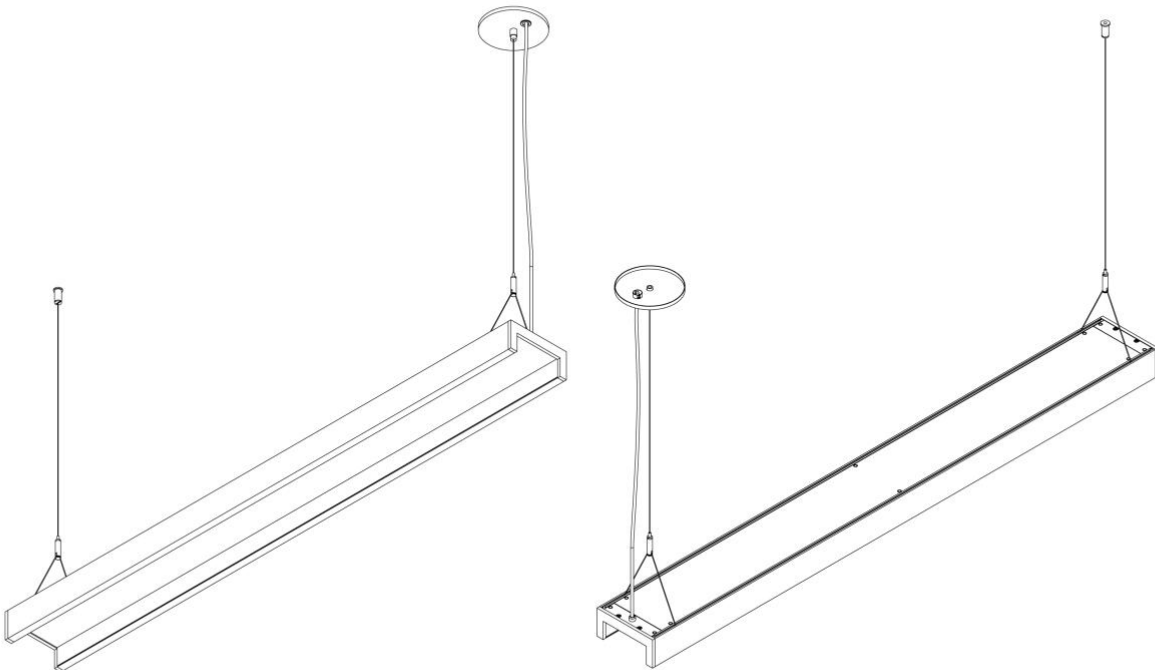

Bridge™ - Dimensional Diagrams

Integral Recessed

Bridge™ - Dimensional Diagrams

Remote

Recessed ceiling box with integrated canopy (DT01)