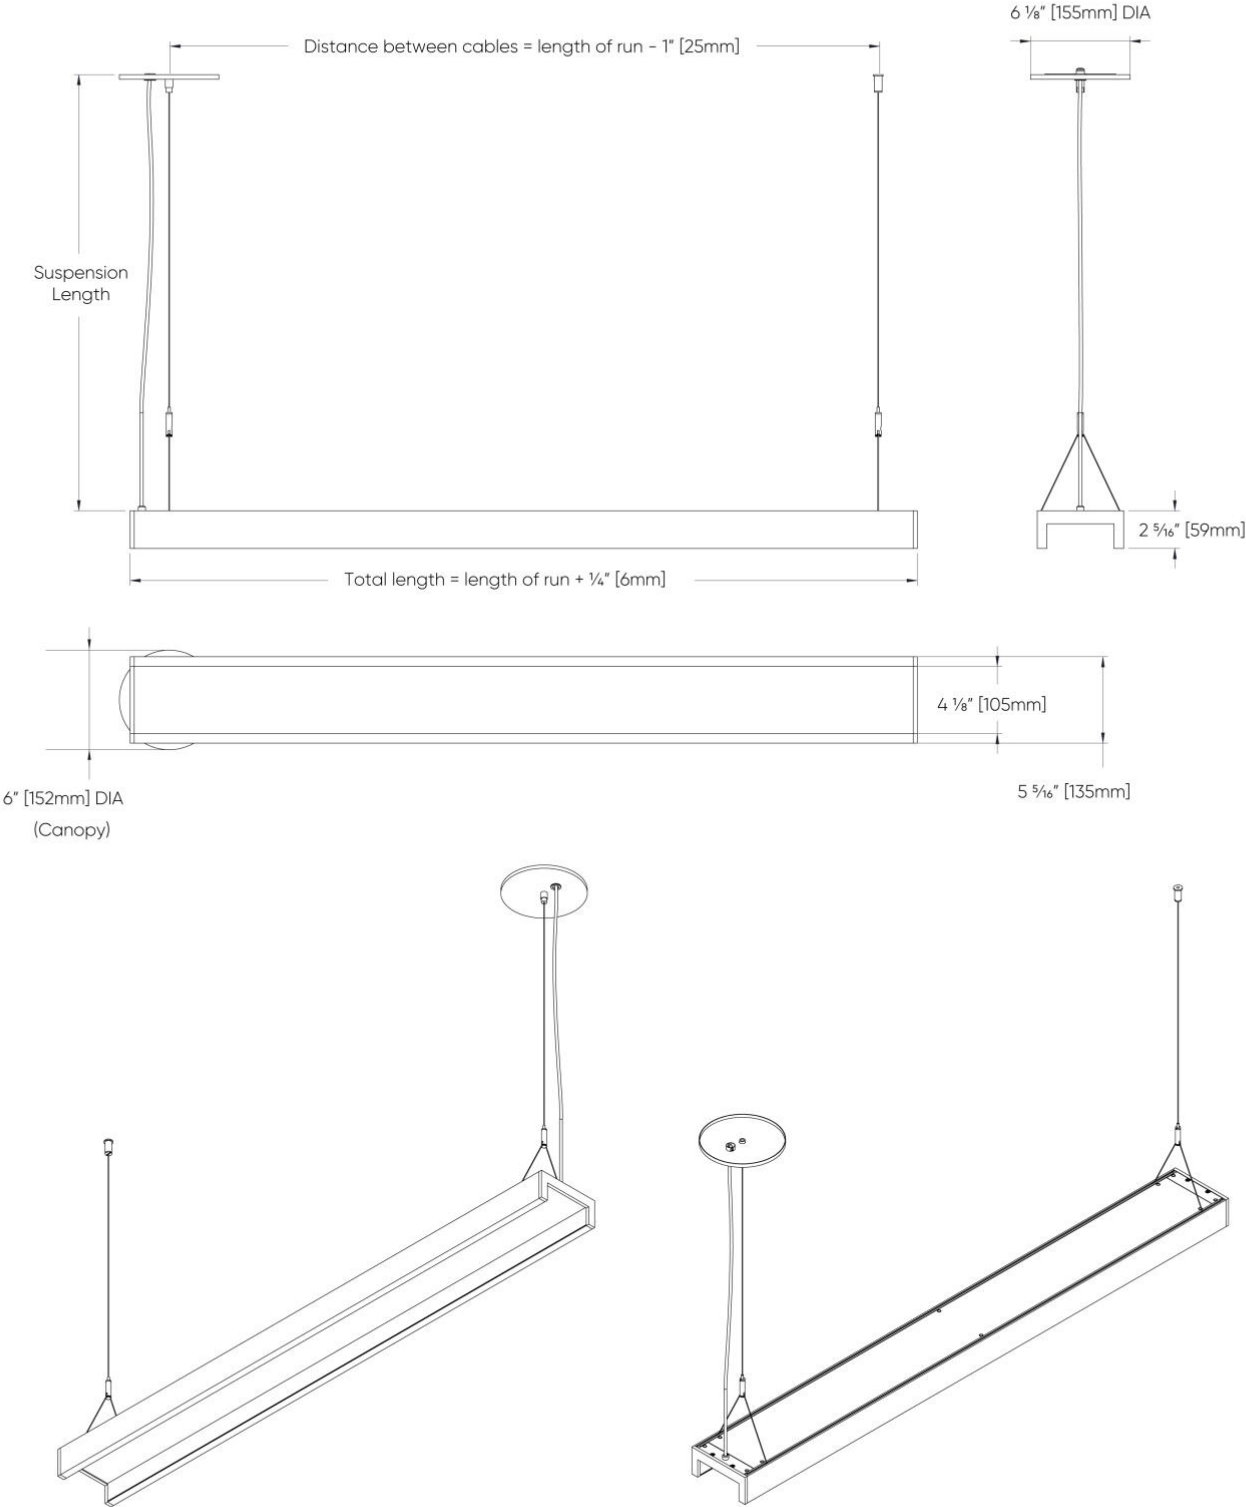

Bridge™ - Dimensional Diagrams

Integral Recessed

Bridge™ - Dimensional Diagrams

Remote

Recessed ceiling box with integrated canopy (DT01)