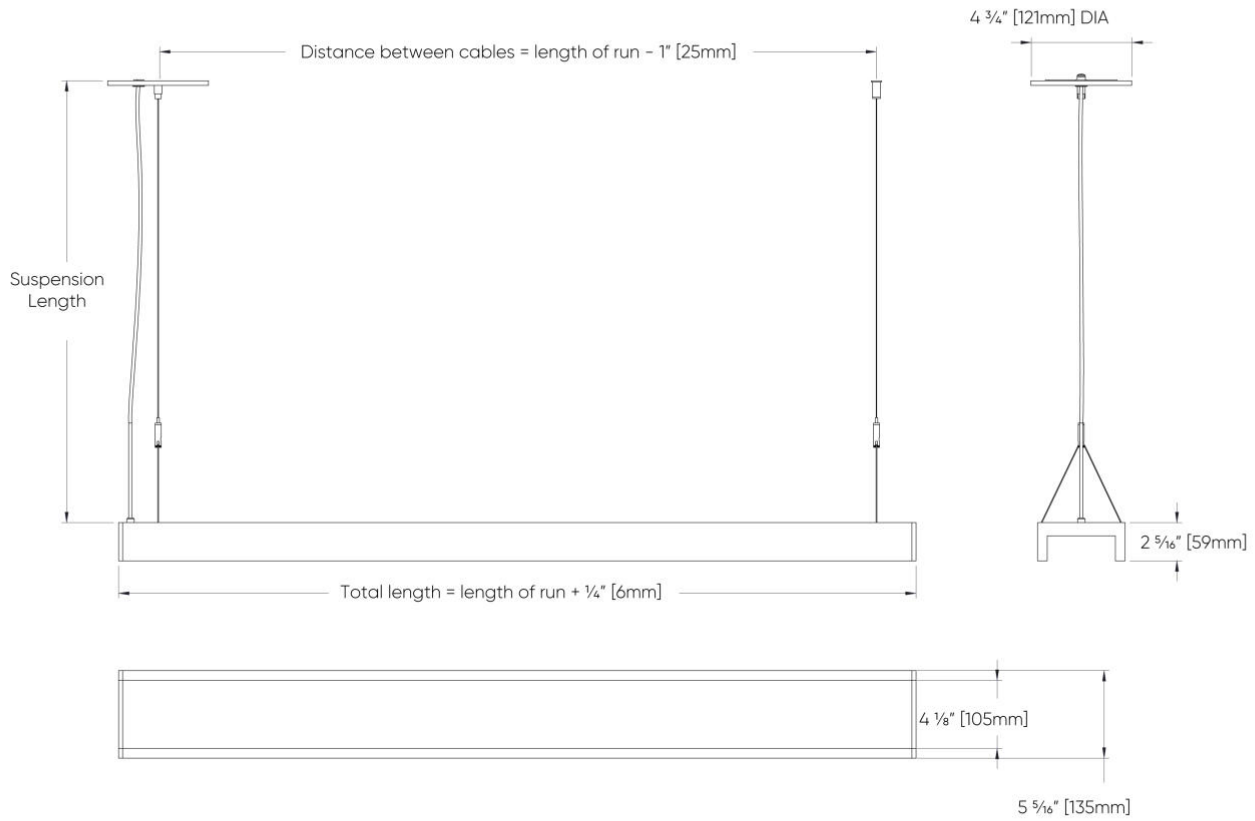

Bridge™ - Dimensional Diagrams

Integral Recessed

Bridge™ - Dimensional Diagrams

Remote

Recessed ceiling box with integrated canopy (DT01)