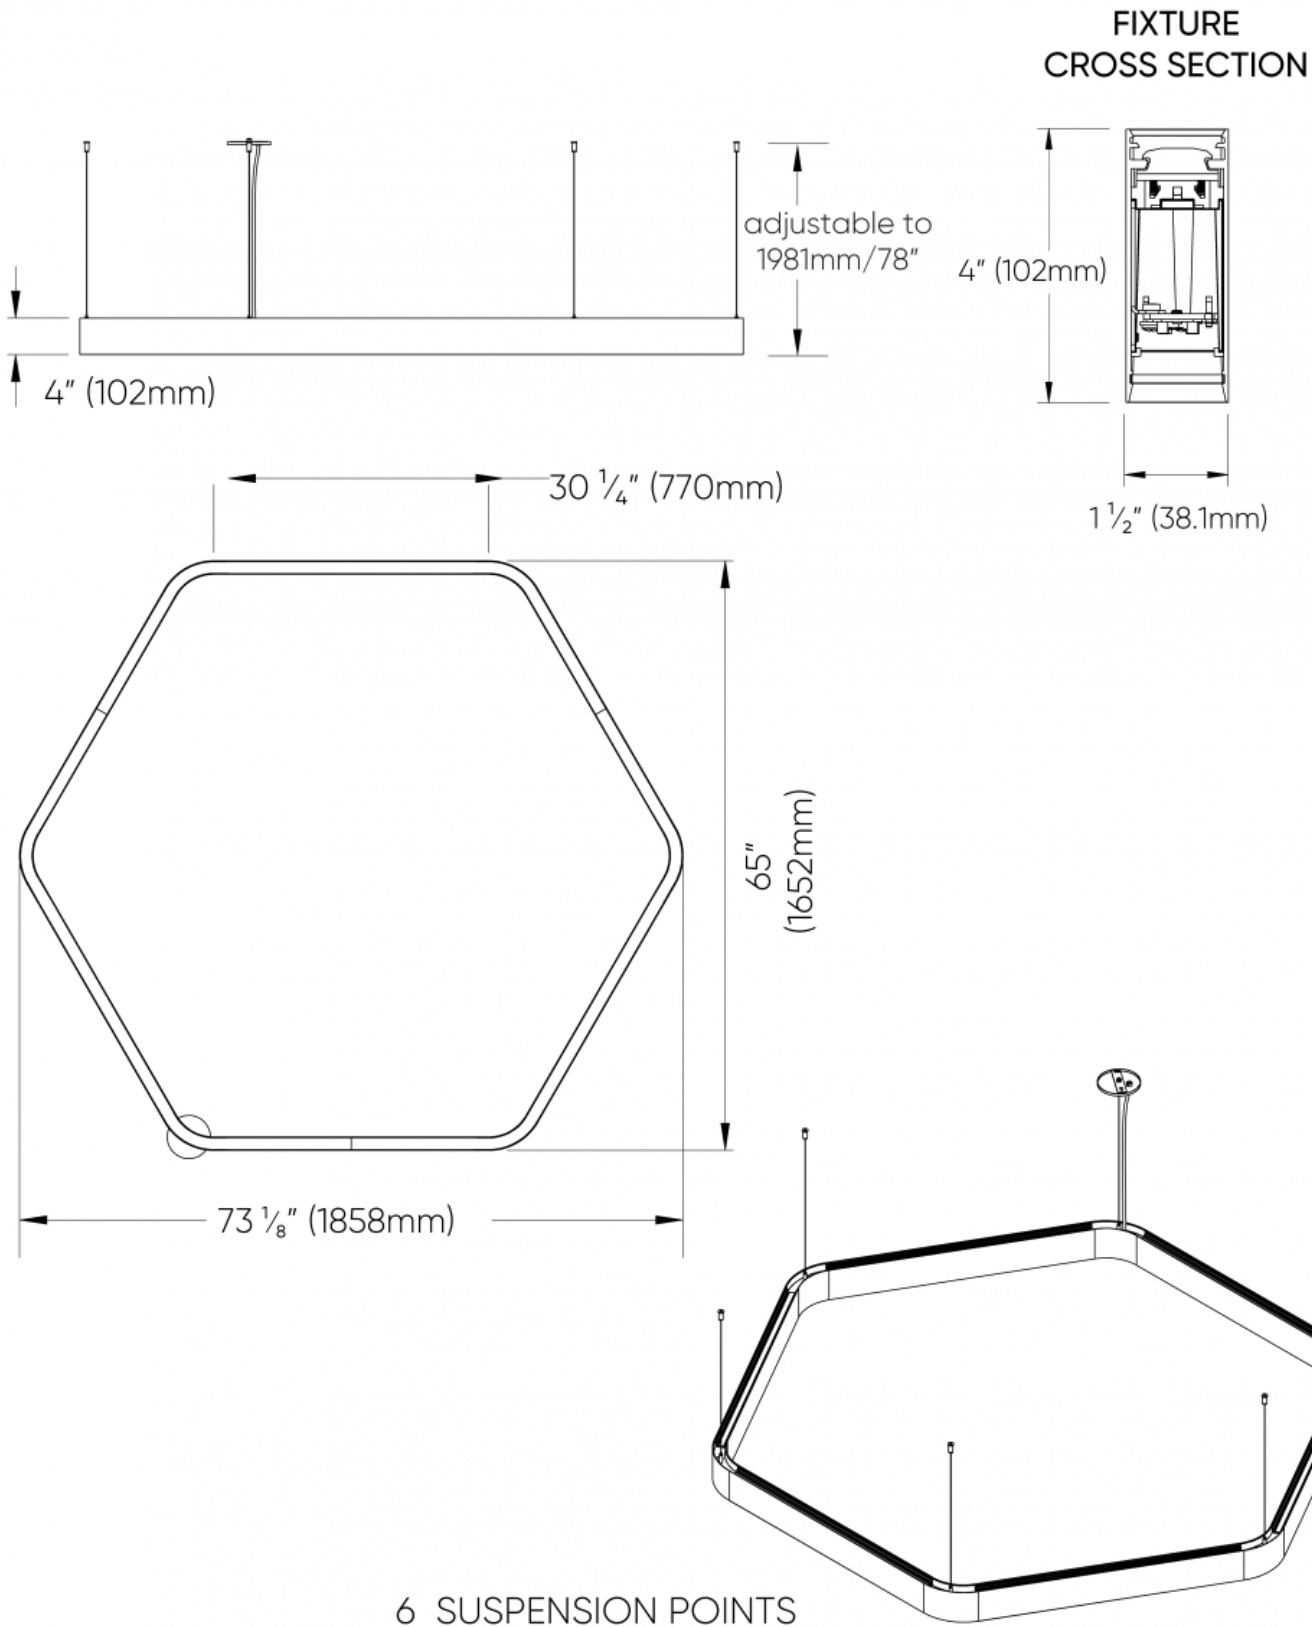

# Hexagon™ - Dimensional Diagrams

4 FT

# Hexagon™ - Dimensional Diagrams

5 FT

# Hexagon™ - Dimensional Diagrams

6 FT

# Hexagon™ - Dimensional Diagrams

7FT

FIXTURE  
CROSS SECTION

6 SUSPENSION POINTS