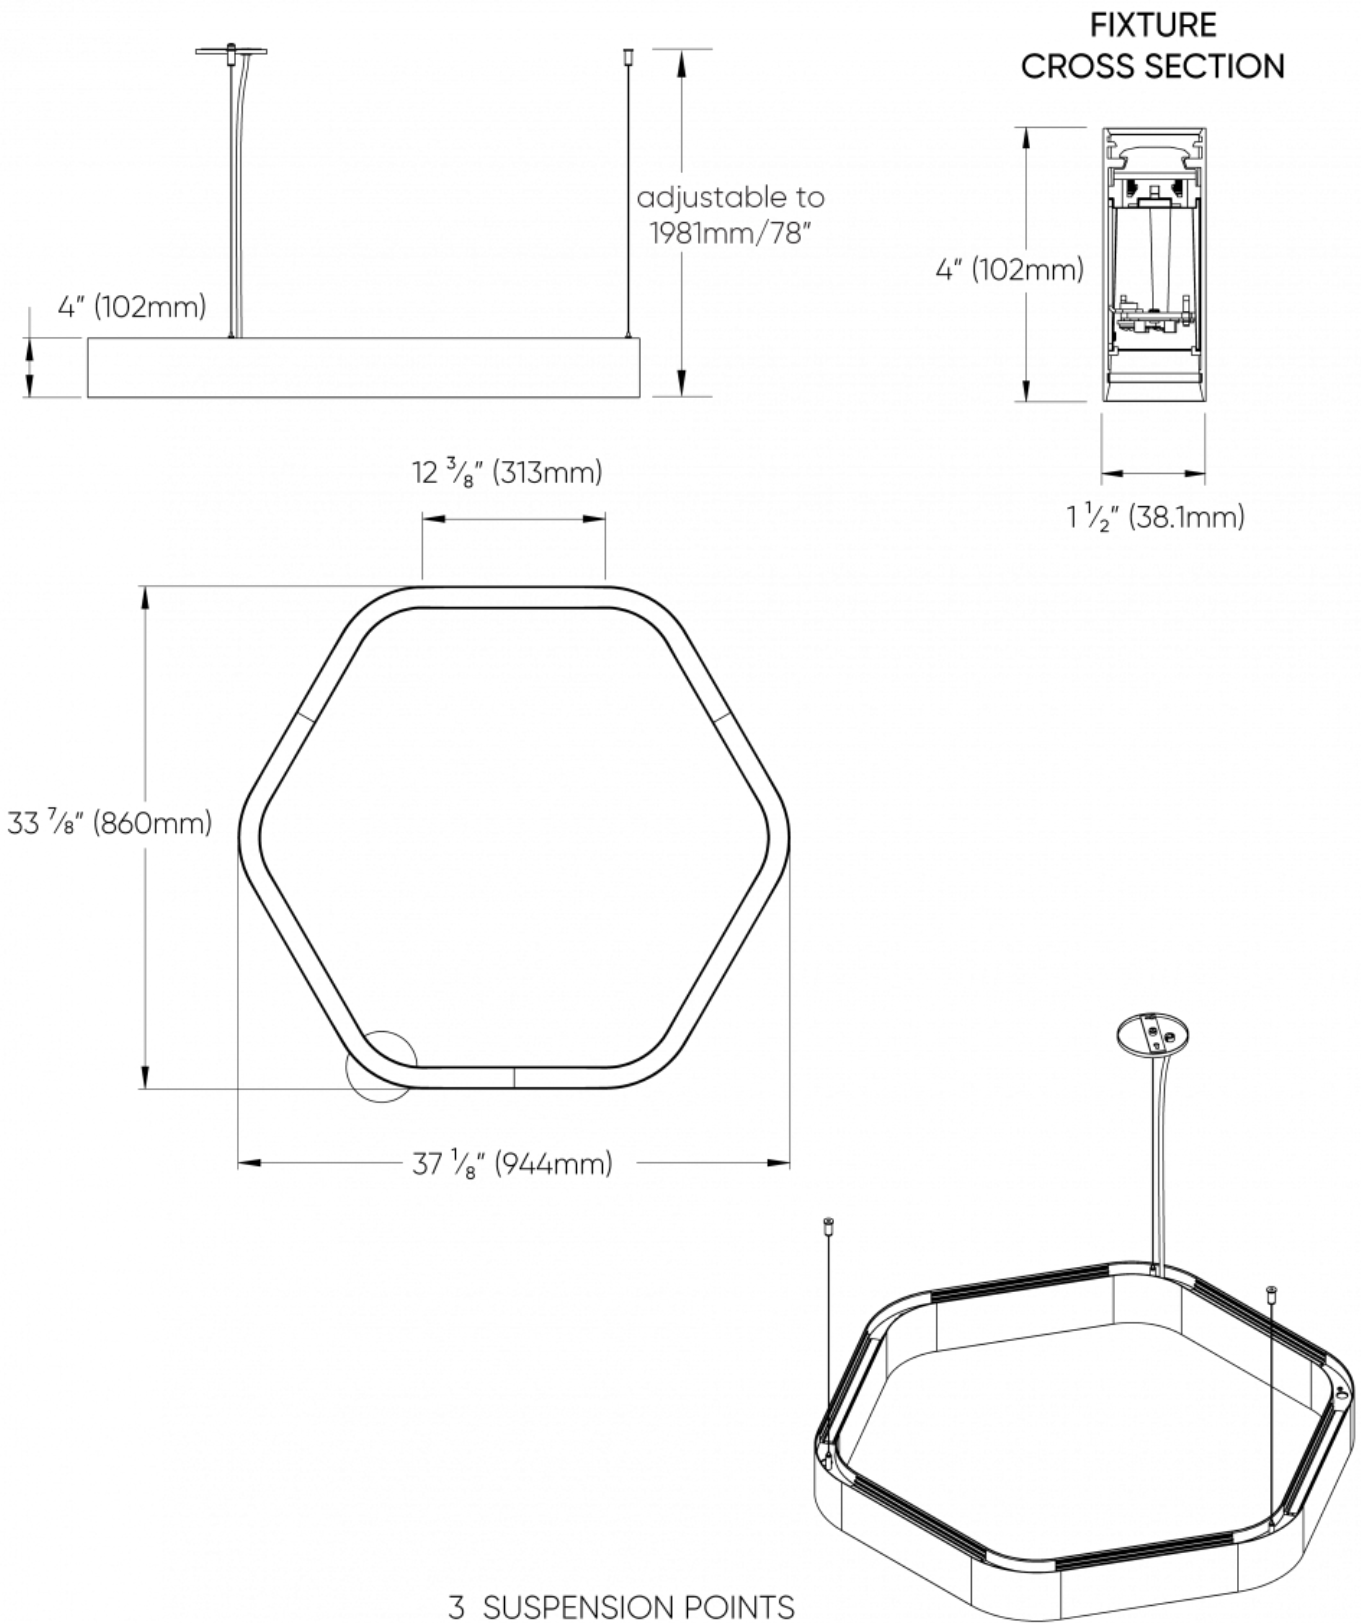

Hexagon™ - Dimensional Diagrams

3 FT