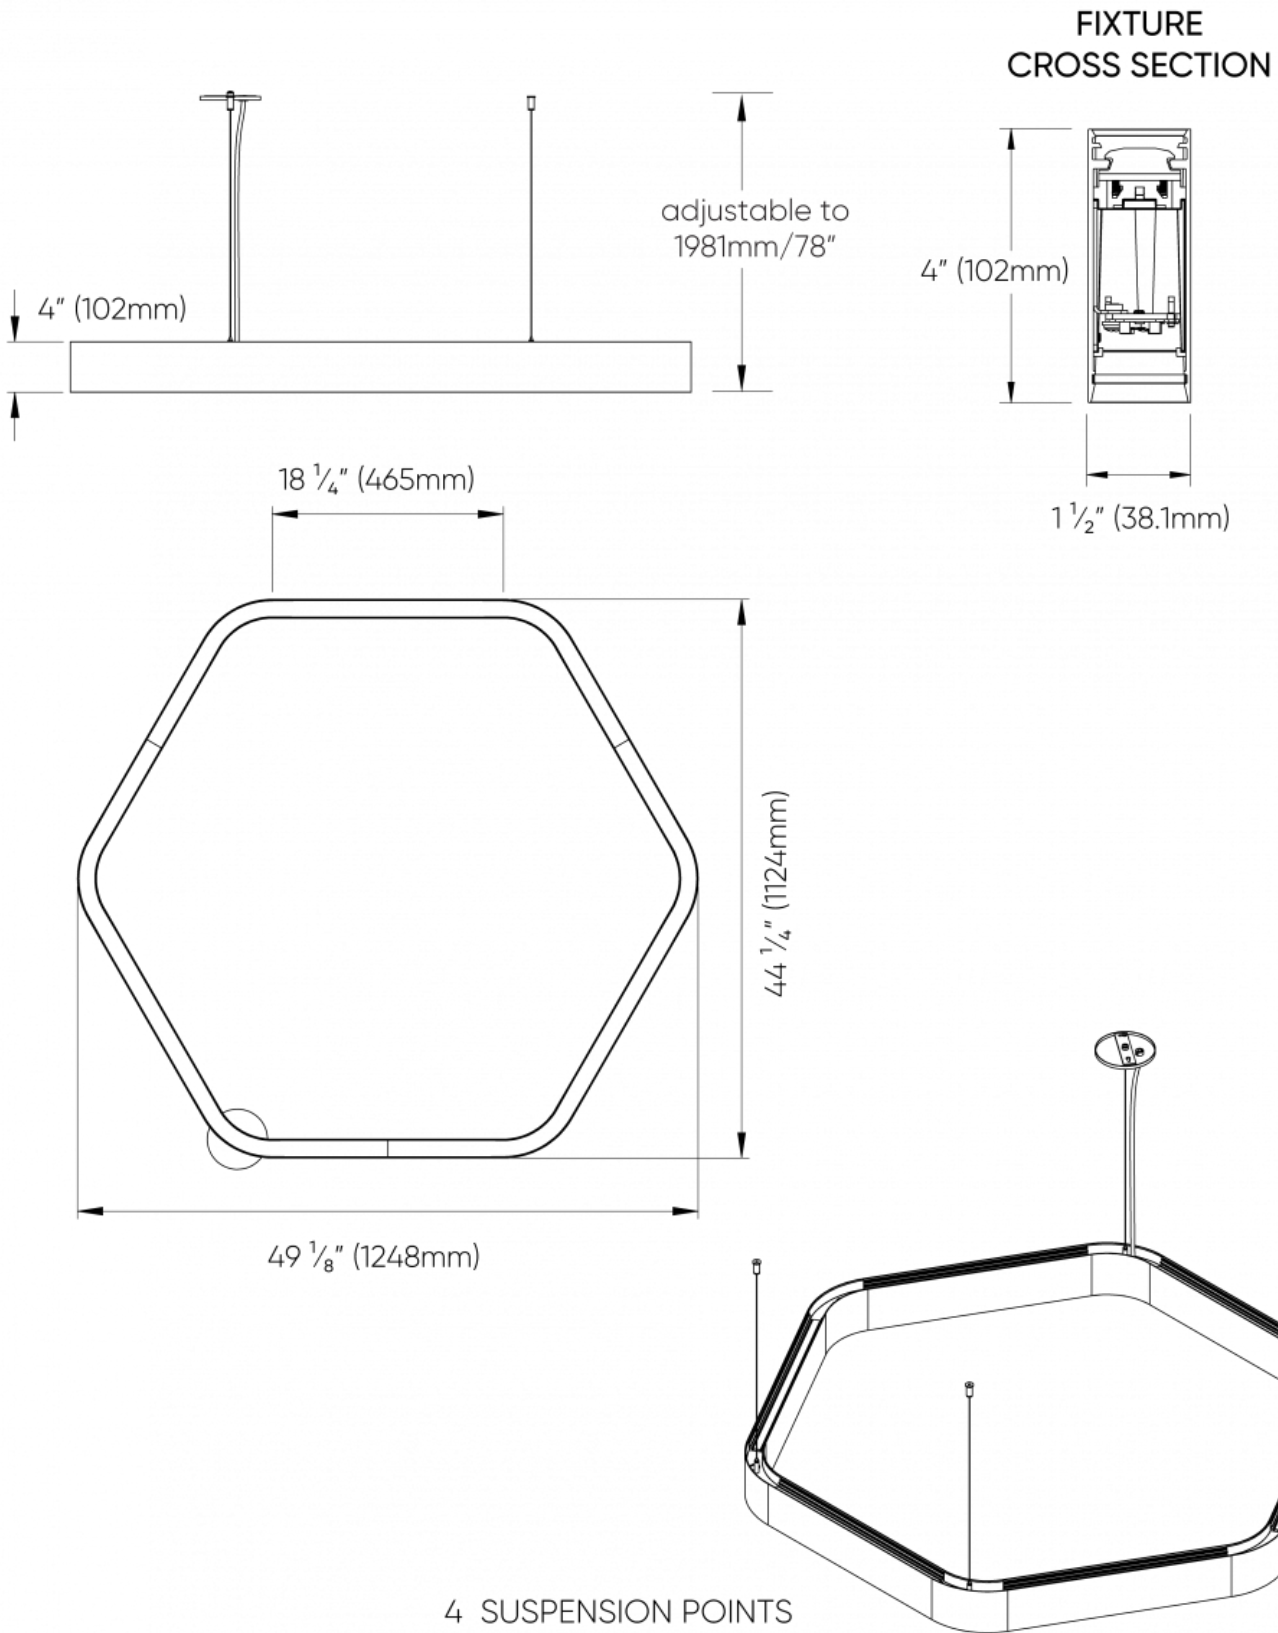

## FIXTURE CROSS SECTION

# Hexagon™ - Dimensional Diagrams

4 FT

# Hexagon™ - Dimensional Diagrams

5 FT

# Hexagon™ - Dimensional Diagrams

7FT

FIXTURE  
CROSS SECTION

6 SUSPENSION POINTS