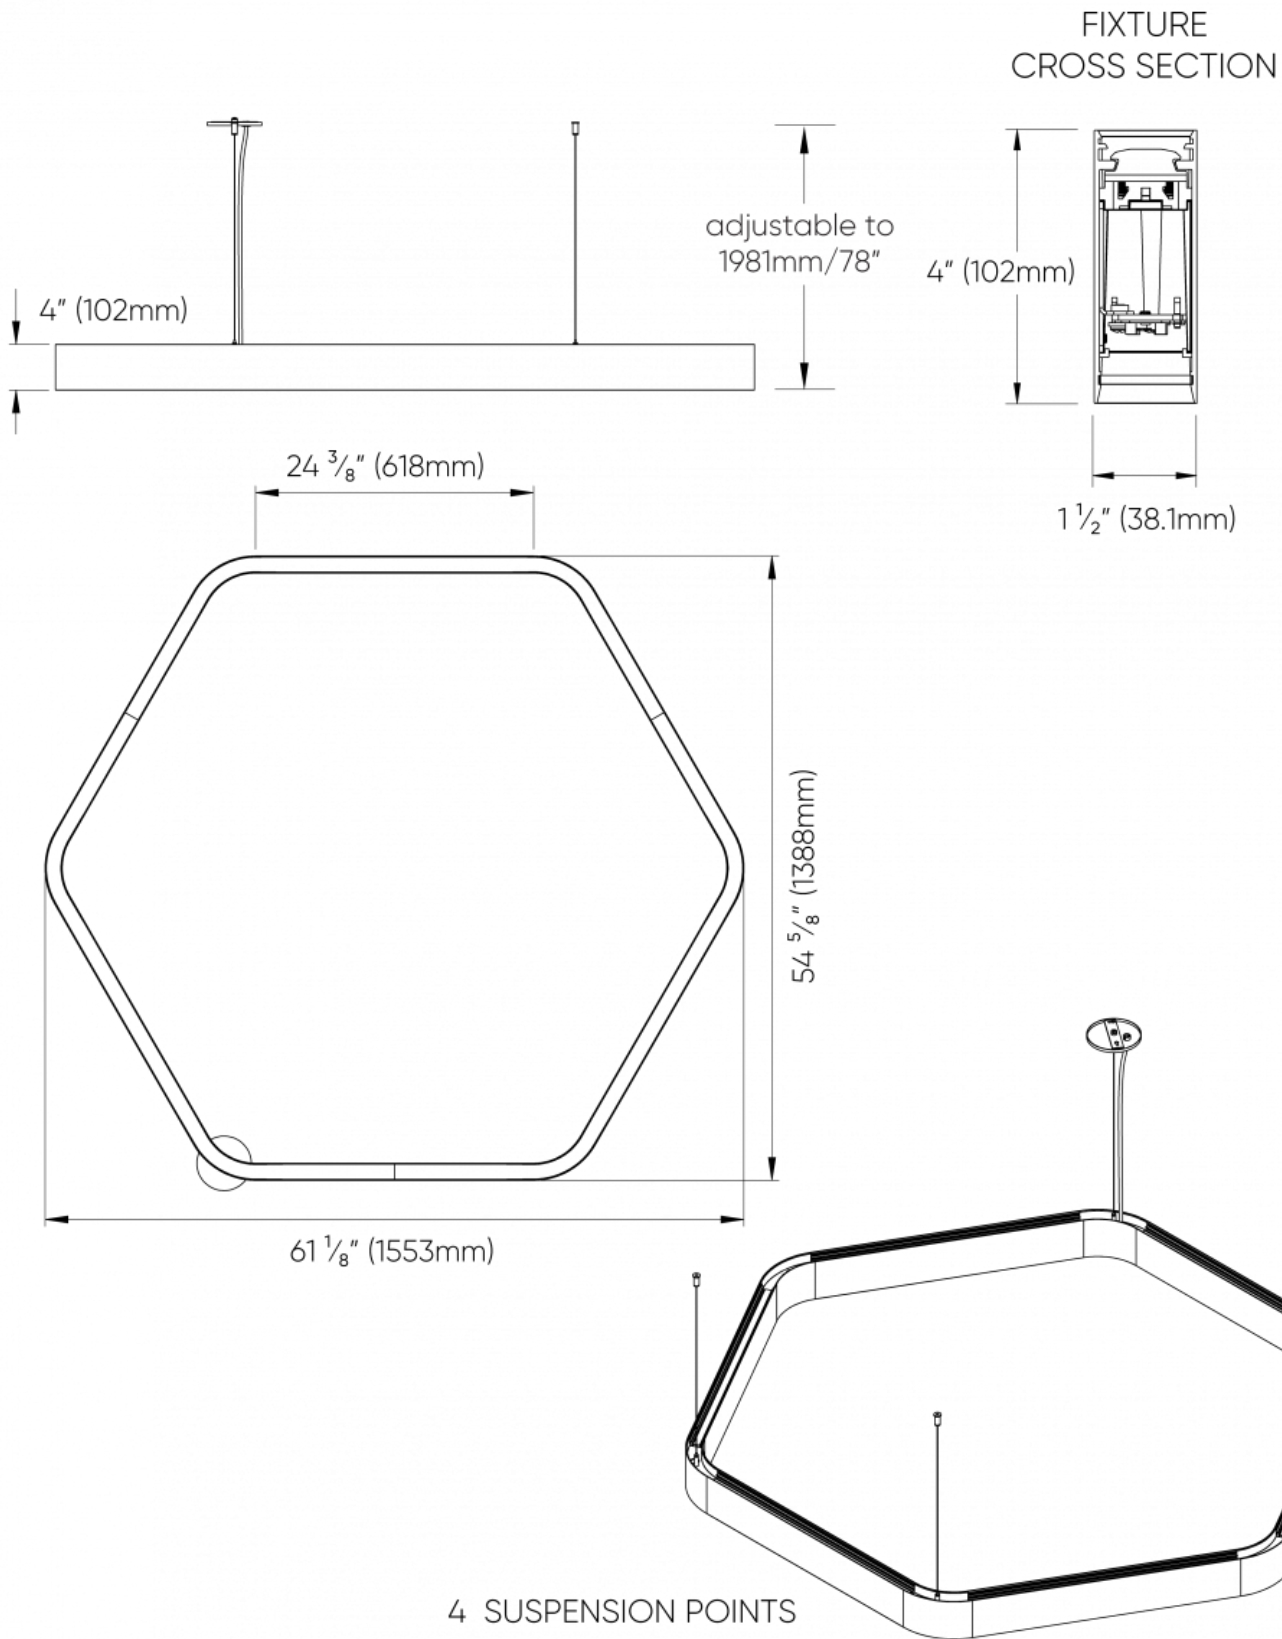

# Hexagon™ - Dimensional Diagrams

4 FT

# Hexagon™ - Dimensional Diagrams

5 FT

# Hexagon™ - Dimensional Diagrams

6 FT

# Hexagon™ - Dimensional Diagrams

7FT

FIXTURE  
CROSS SECTION

6 SUSPENSION POINTS