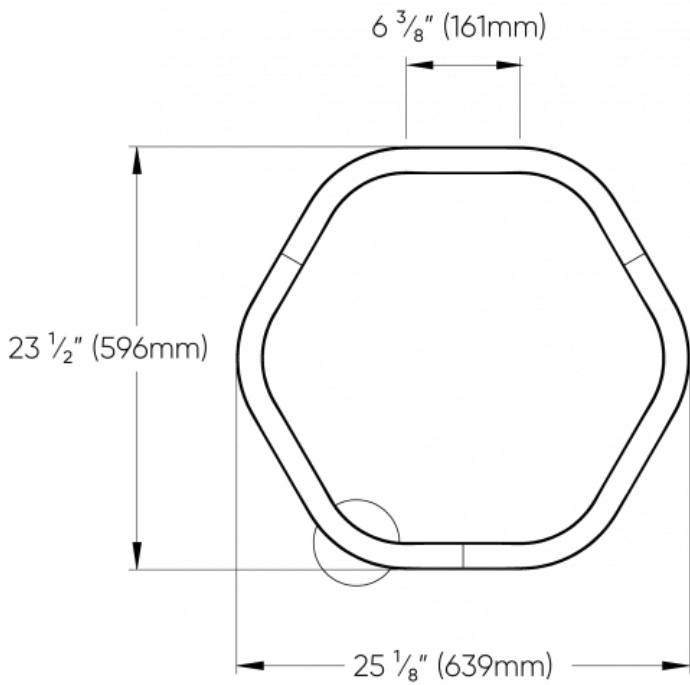

# Hexagon™ - Dimensional Diagrams

2 FT

# Hexagon™ - Dimensional Diagrams

3 FT

# Hexagon™ - Dimensional Diagrams

4 FT

# Hexagon™ - Dimensional Diagrams

7FT

FIXTURE  
CROSS SECTION

6 SUSPENSION POINTS