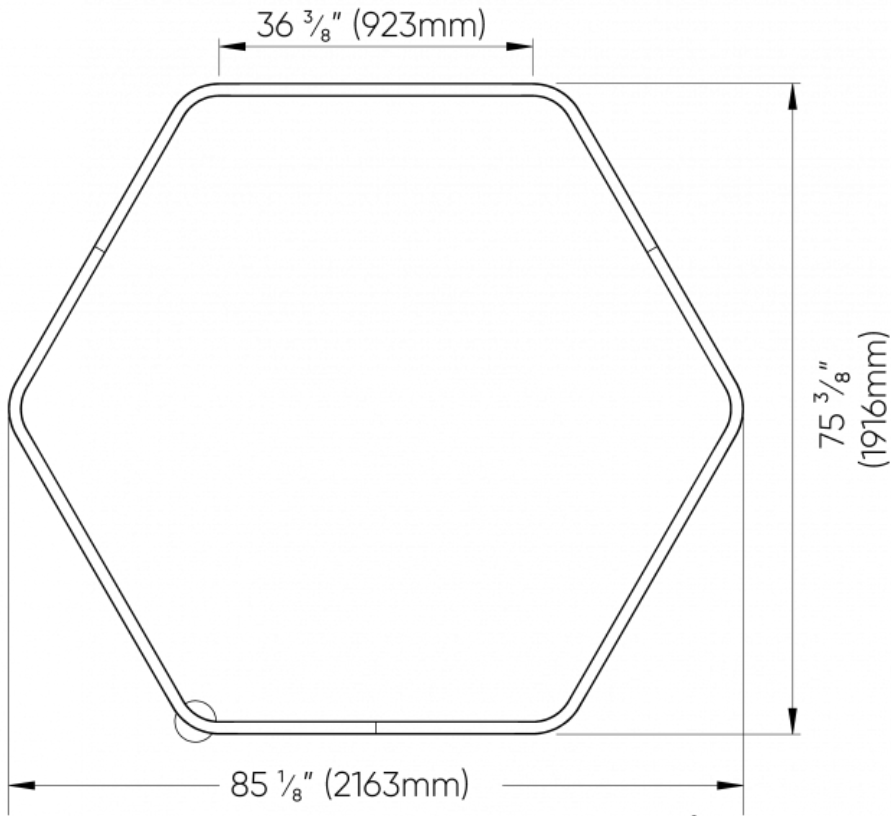

# Hexagon™ - Dimensional Diagrams

4 FT

# Hexagon™ - Dimensional Diagrams

5 FT

# Hexagon™ - Dimensional Diagrams

6 FT

# Hexagon™ - Dimensional Diagrams

7FT

FIXTURE  
CROSS SECTION

6 SUSPENSION POINTS