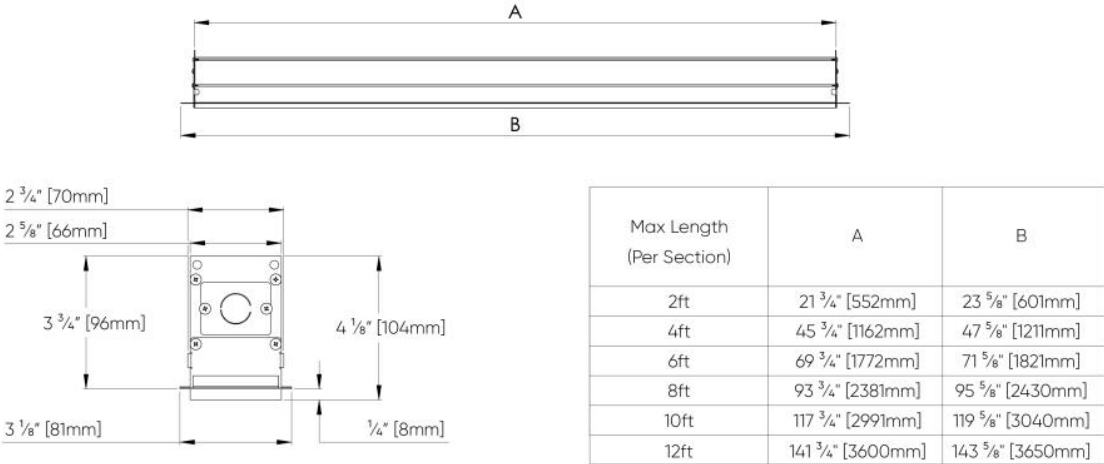

ISOMETRIC BOTTOM VIEW  
HARD CEILING

ISOMETRIC BOTTOM VIEW  
GRID CEILING

Grid Ceiling - Tegular Ceiling

Grid Ceiling - T Bar Ceiling

# Boggle™ - Dimensional Diagrams