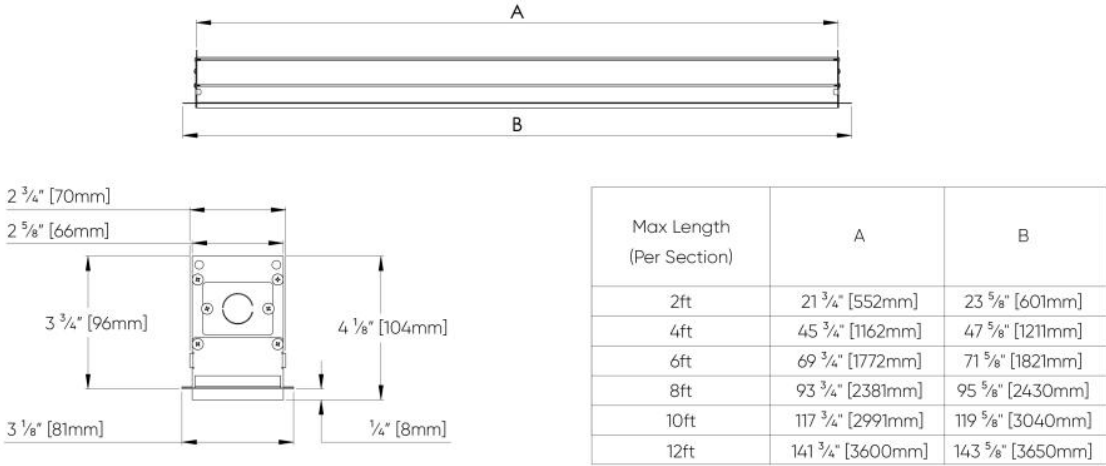

ISOMETRIC BOTTOM VIEW
HARD CEILING

ISOMETRIC BOTTOM VIEW
GRID CEILING

Grid Ceiling - Tegular Ceiling

Grid Ceiling - T Bar Ceiling

Boggle™ - Dimensional Diagrams

Hard Ceiling - Trimless

Hard Ceiling - Trim