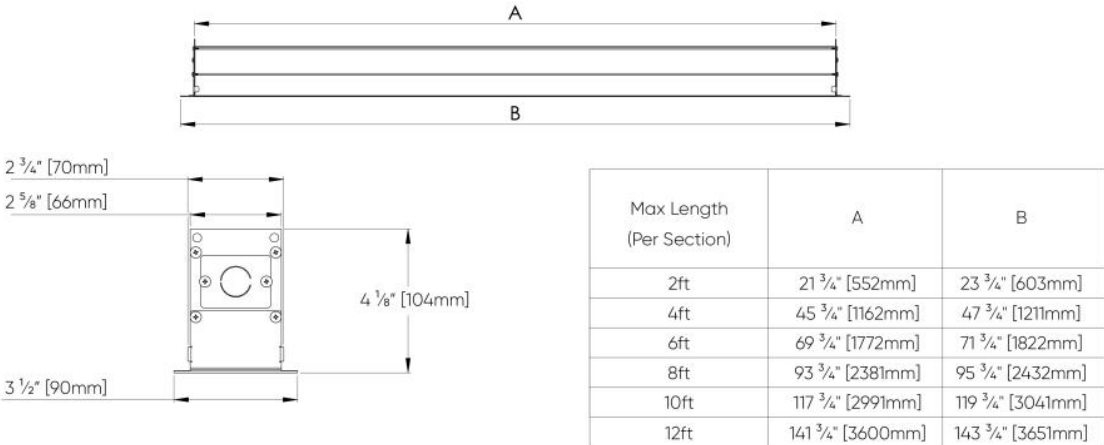

Boggle™ - Dimensional Diagrams

ISOMETRIC BOTTOM VIEW
HARD CEILING

ISOMETRIC BOTTOM VIEW
GRID CEILING

Grid Ceiling - Tegular Ceiling

Grid Ceiling - T Bar Ceiling

Boggle™ - Dimensional Diagrams

Hard Ceiling - Trimless