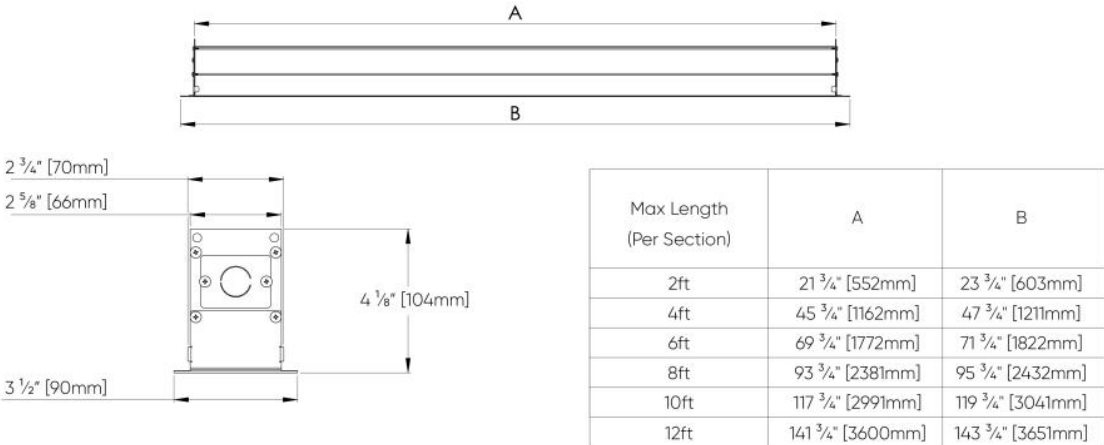

ISOMETRIC BOTTOM VIEW  
HARD CEILING

ISOMETRIC BOTTOM VIEW  
GRID CEILING

Grid Ceiling - Tegular Ceiling

Grid Ceiling - T Bar Ceiling

# Boggle™ - Dimensional Diagrams