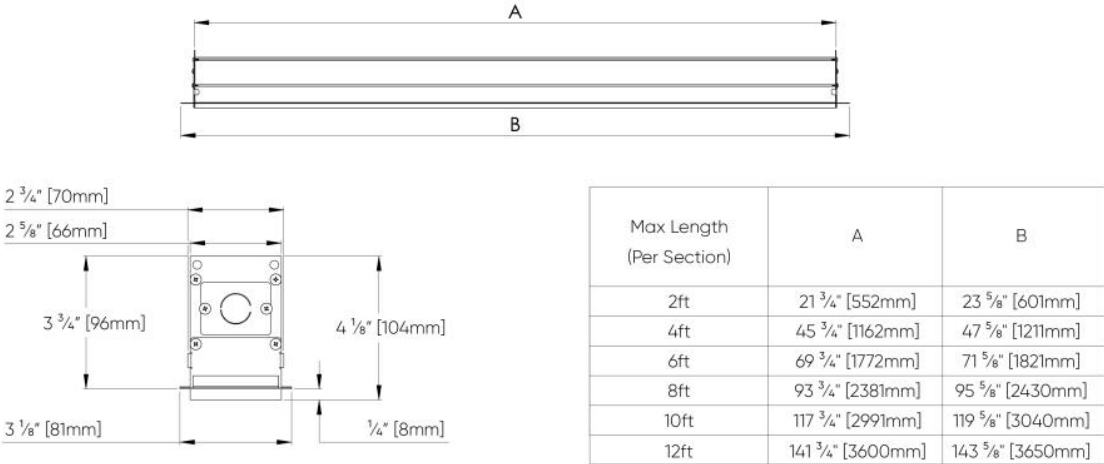

Boggle™ - Dimensional Diagrams

ISOMETRIC BOTTOM VIEW
HARD CEILING

ISOMETRIC BOTTOM VIEW
GRID CEILING

Grid Ceiling - Tegular Ceiling

Grid Ceiling - T Bar Ceiling

Boggle™ - Dimensional Diagrams

Hard Ceiling - Trimless