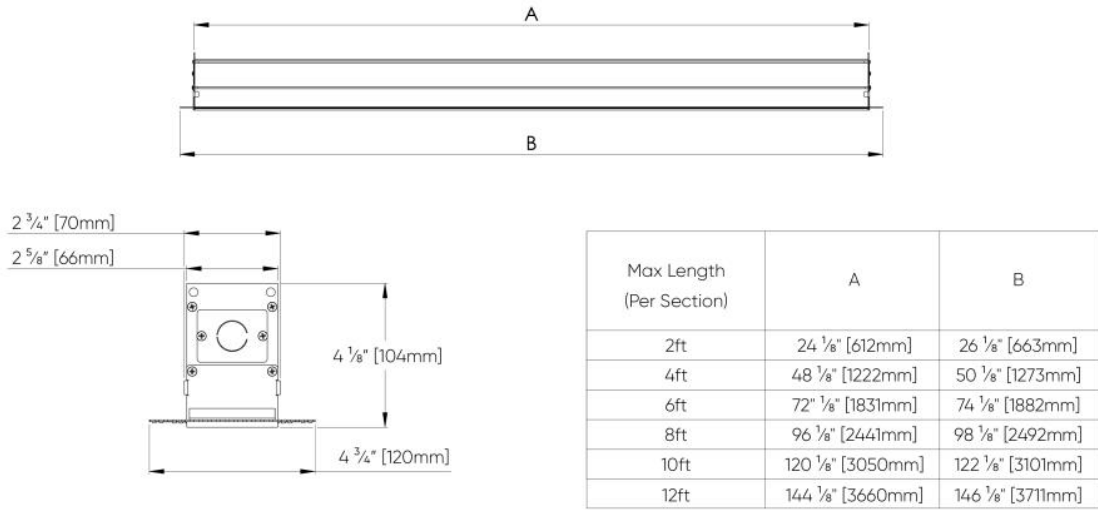

Boggle™ - Dimensional Diagrams

Hard Ceiling - Trimless