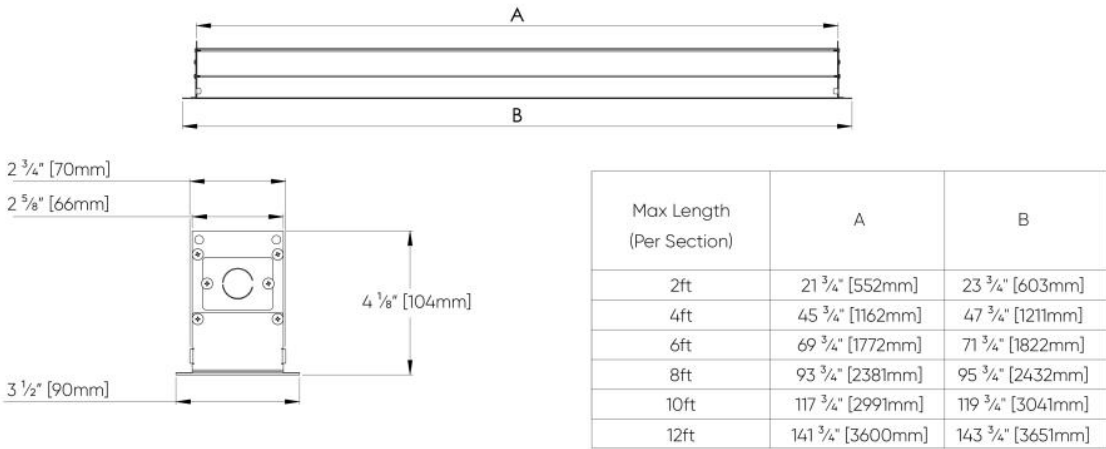

ISOMETRIC BOTTOM VIEW
HARD CEILING

ISOMETRIC BOTTOM VIEW
GRID CEILING

Grid Ceiling - Tegular Ceiling

Grid Ceiling - T Bar Ceiling

Boggle™ - Dimensional Diagrams

Hard Ceiling - Trimless

Hard Ceiling - Trim