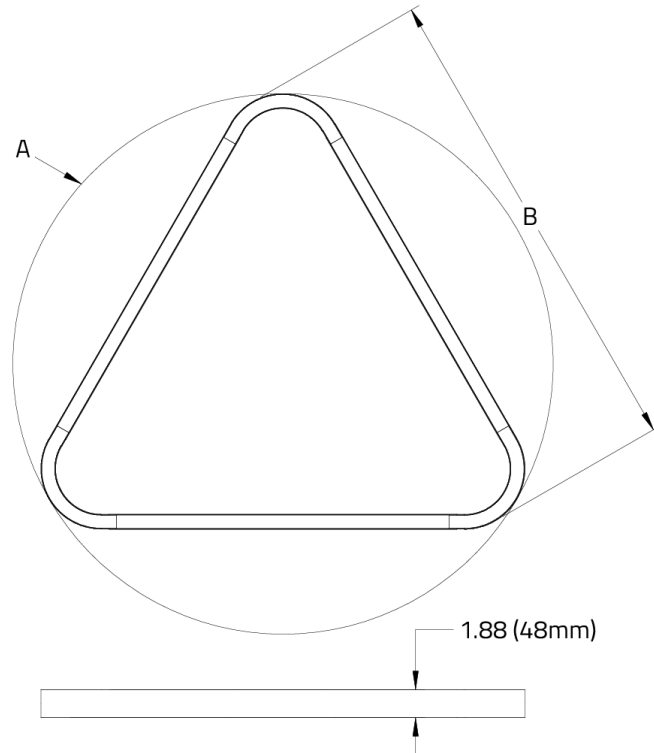

Felix™ - Dimensional Diagrams

SIZE	DIM A	DIM B
3ft	35.7" (907mm)	32.0" (813mm)
4ft	49.6" (1259mm)	44.0" (1117mm)
5ft	62.3" (1581mm)	55.0" (1397mm)
6ft	76.1" (1933mm)	67.0" (1702mm)
7ft	90.0" (2285mm)	79.0" (2006mm)

Remote box

Felix™ - Dimensional Diagrams