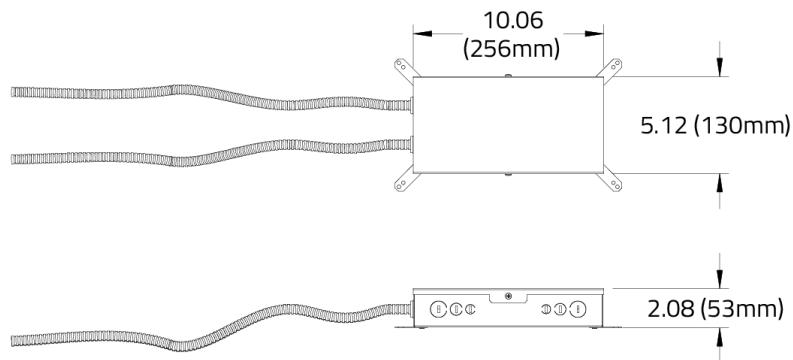

Felix™ - Dimensional Diagrams

SIZE	DIM A	DIM B
3ft	35.7" (907mm)	32.0" (813mm)
4ft	49.6" (1259mm)	44.0" (1117mm)
5ft	62.3" (1581mm)	55.0" (1397mm)
6ft	76.1" (1933mm)	67.0" (1702mm)
7ft	90.0" (2285mm)	79.0" (2006mm)

Remote box

Felix™ - Dimensional Diagrams