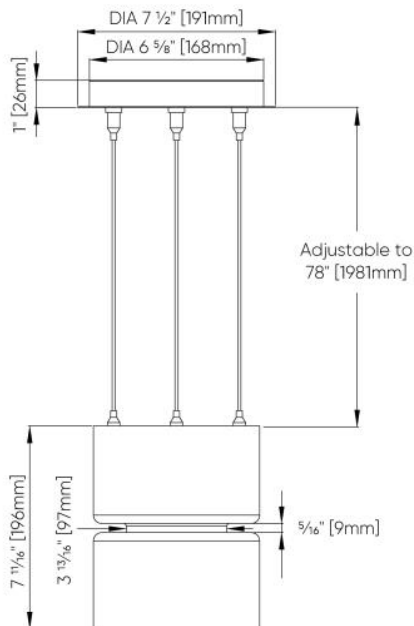

6" Direct / Direct-Indirect

CN1/V1/DA01

CN1/V2

CN1/CTC50 (RGBW)

CN2

CN2/CTC50 (RGBW)

13" Direct / Direct-Indirect

19" Direct / Direct-Indirect