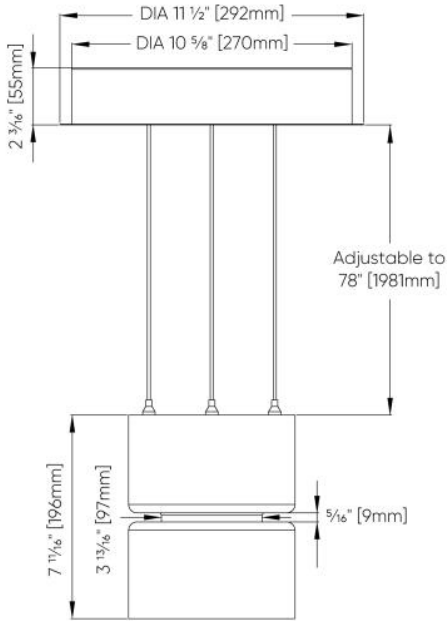

6" Direct / Direct-Indirect

CN1/V1/DA01

CN1/V2

CN1/CTC50 (RGBW)

CN2

CN2/CTC50 (RGBW)

13" Direct / Direct-Indirect

19" Direct / Direct-Indirect

CN1

CN1/CTC50 (RGBW)

CN2

CN2/CTC50 (RGBW)