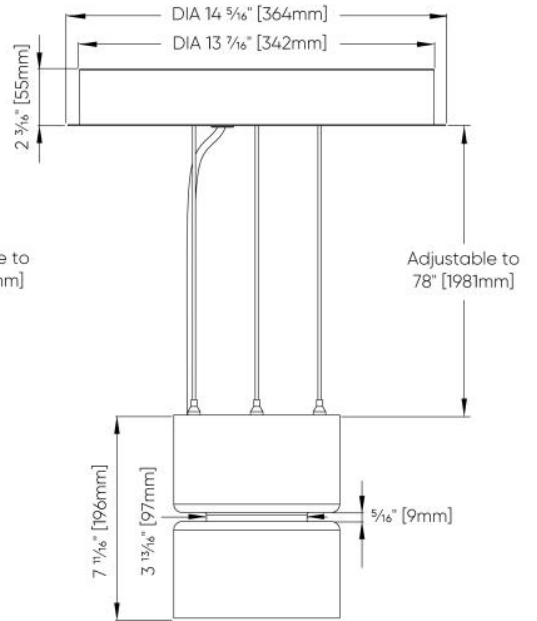

6" Direct / Direct-Indirect

CN1/V1/DA01

CN1/V2

CN1/CTC50 (RGBW)

CN2

CN2/CTC50 (RGBW)

13" Direct / Direct-Indirect

19" Direct / Direct-Indirect

CN1

CN1/CTC50 (RGBW)

CN2

CN2/CTC50 (RGBW)