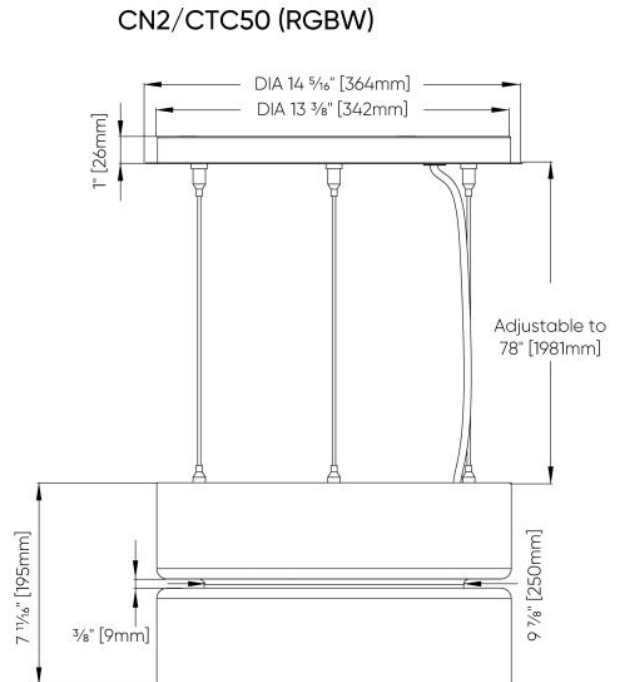

6" Direct / Direct-Indirect

CN1/V1/DA01

CN1/V2

CN1/CTC50 (RGBW)

CN2

CN2/CTC50 (RGBW)

13" Direct / Direct-Indirect

19" Direct / Direct-Indirect

CN1

CN1/CTC50 (RGBW)

CN2

CN2/CTC50 (RGBW)