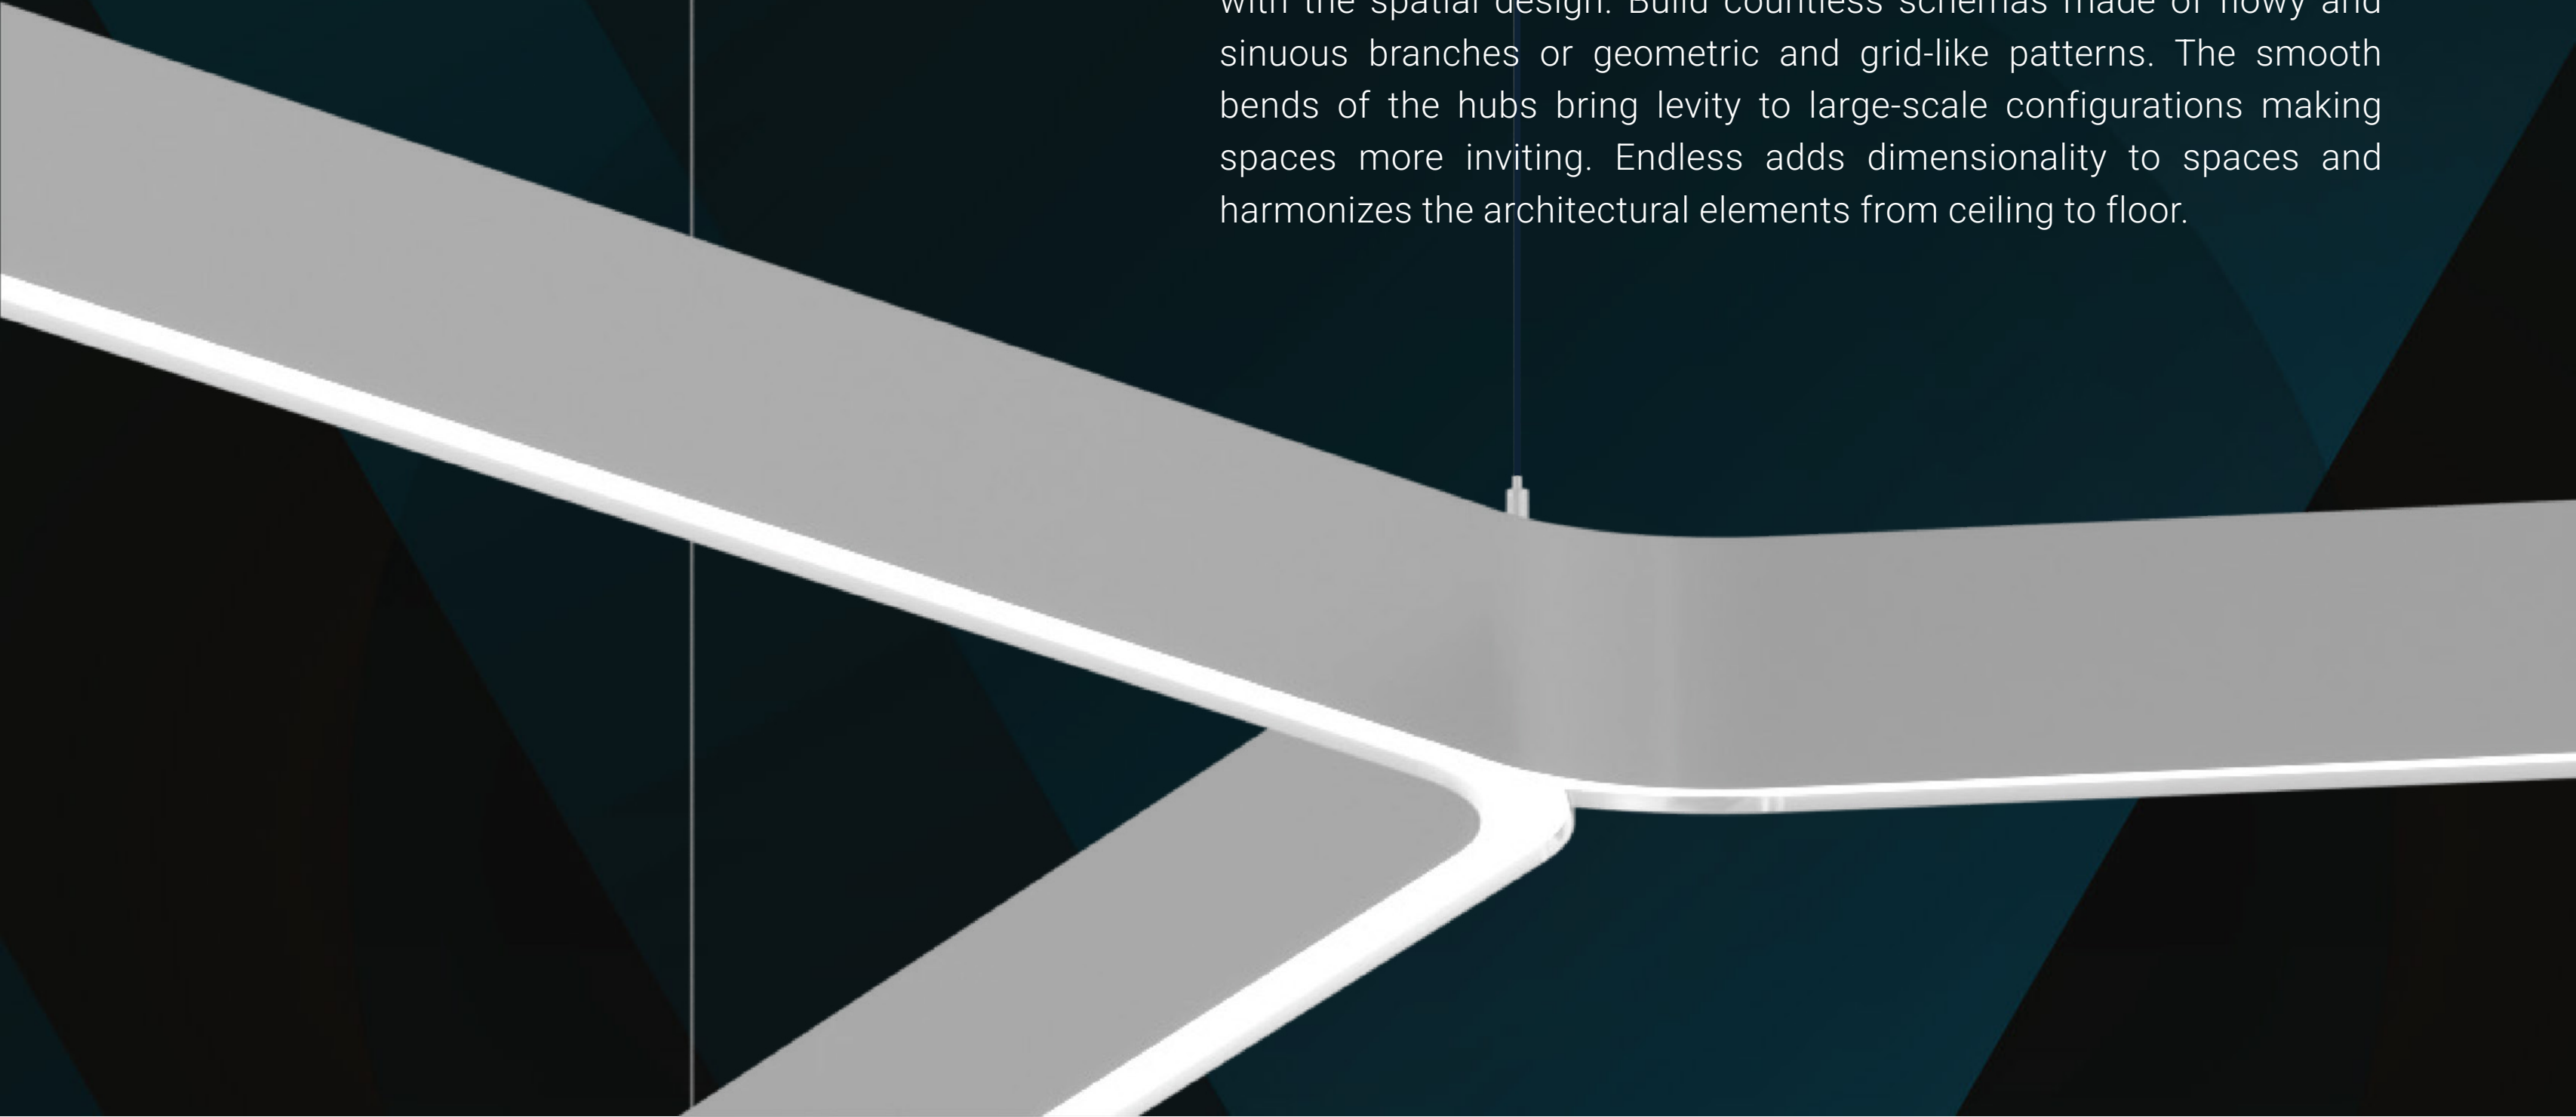

ENDLESS™

A fluent ribbon of light that moves and grooves in all directions. With a small set of modules, create a non-stop lighting plan that integrates with the spatial design. Build countless schemas made of flowy and sinuous branches or geometric and grid-like patterns. The smooth bends of the hubs bring levity to large-scale configurations making spaces more inviting. Endless adds dimensionality to spaces and harmonizes the architectural elements from ceiling to floor.