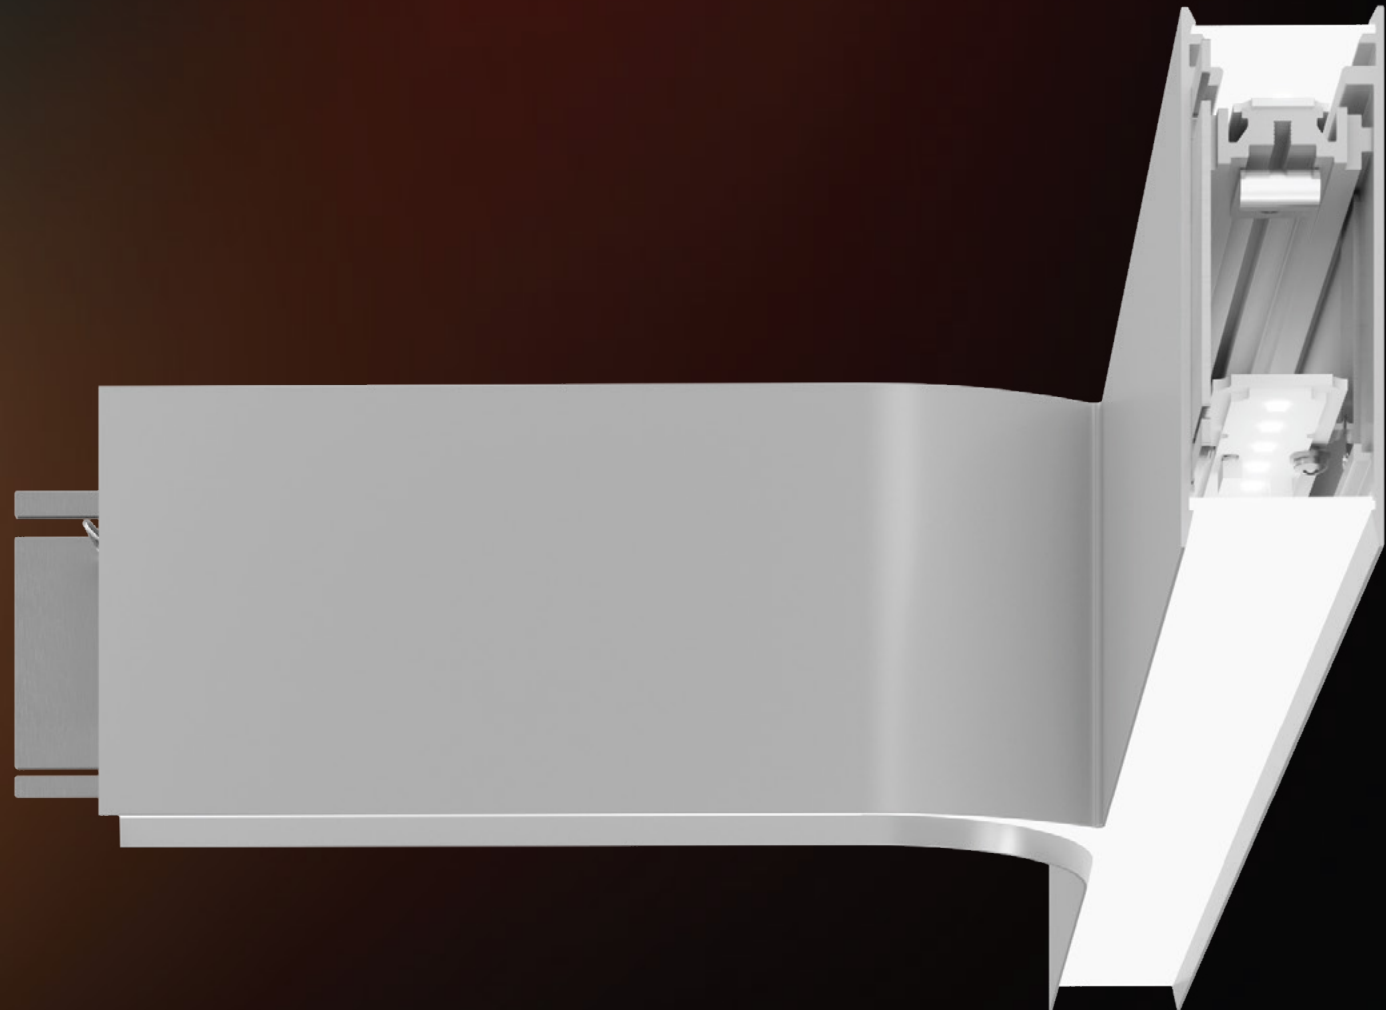

# LIGHT DISTRIBUTION

**Direct**

Maximum Candela = 1160.88  
Located At Horizontal Angle = 0°  
Vertical Angle = 0°  
#1 - Vertical Plane Through  
Horizontal Angles (90° - 270°)

**Indirect**

Maximum Candela = 1266.84  
Located At Horizontal Angle = 90°  
Vertical Angle = 132.5°  
#1 - Vertical Plane Through  
Horizontal Angles (90° - 270°)