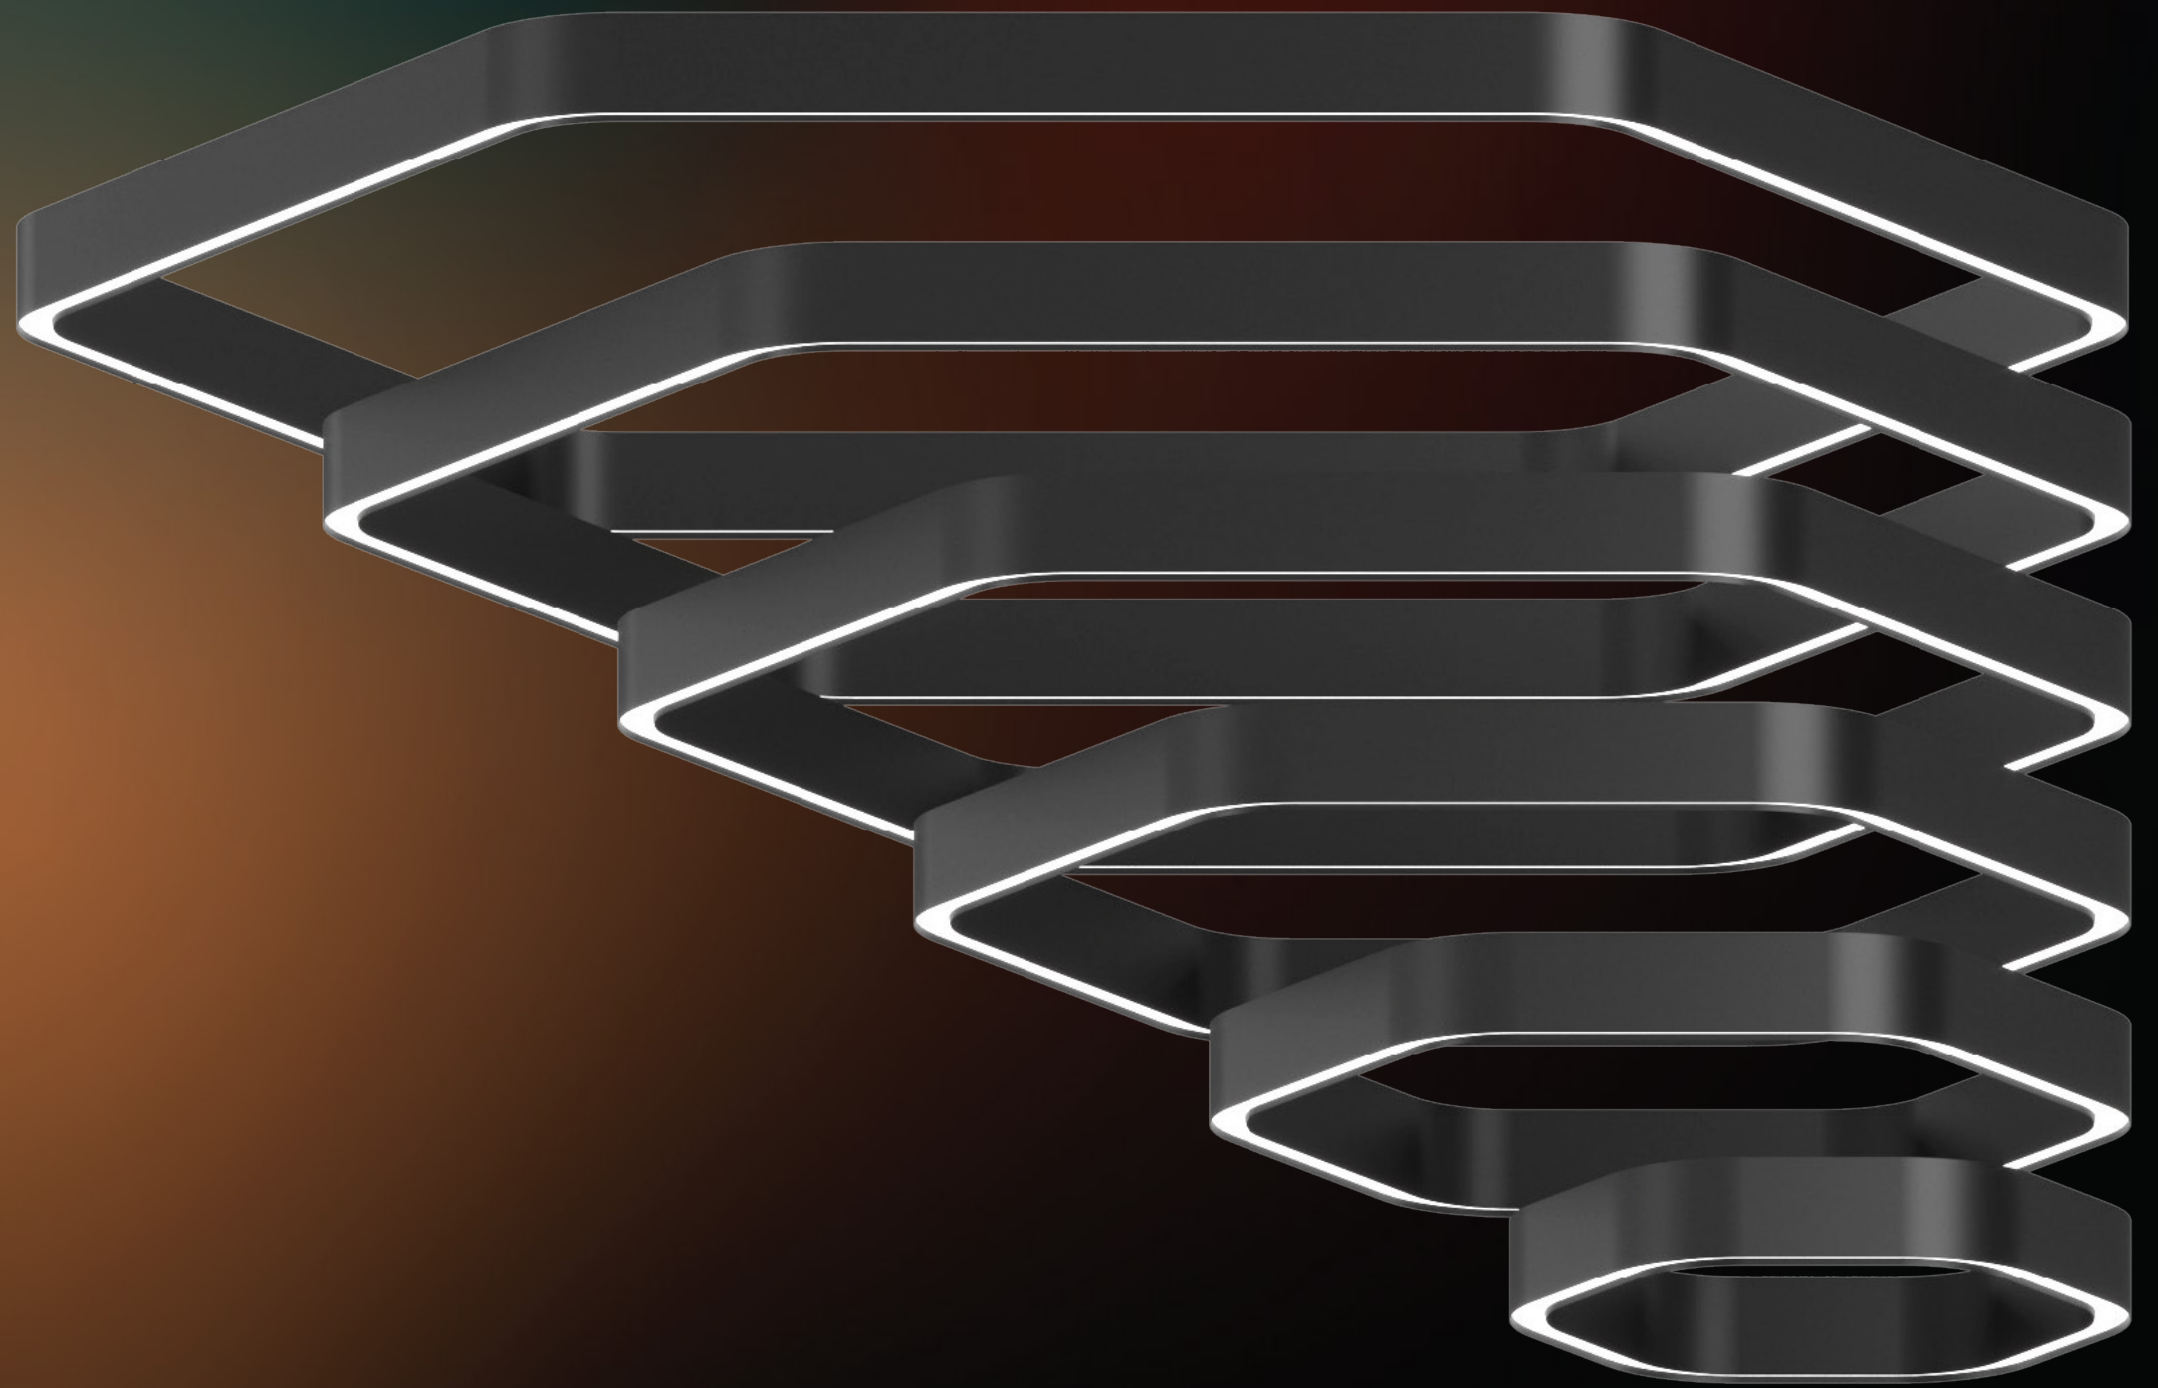

6 SIZES

Available in 6 sizes ranging from 2ft to 7ft