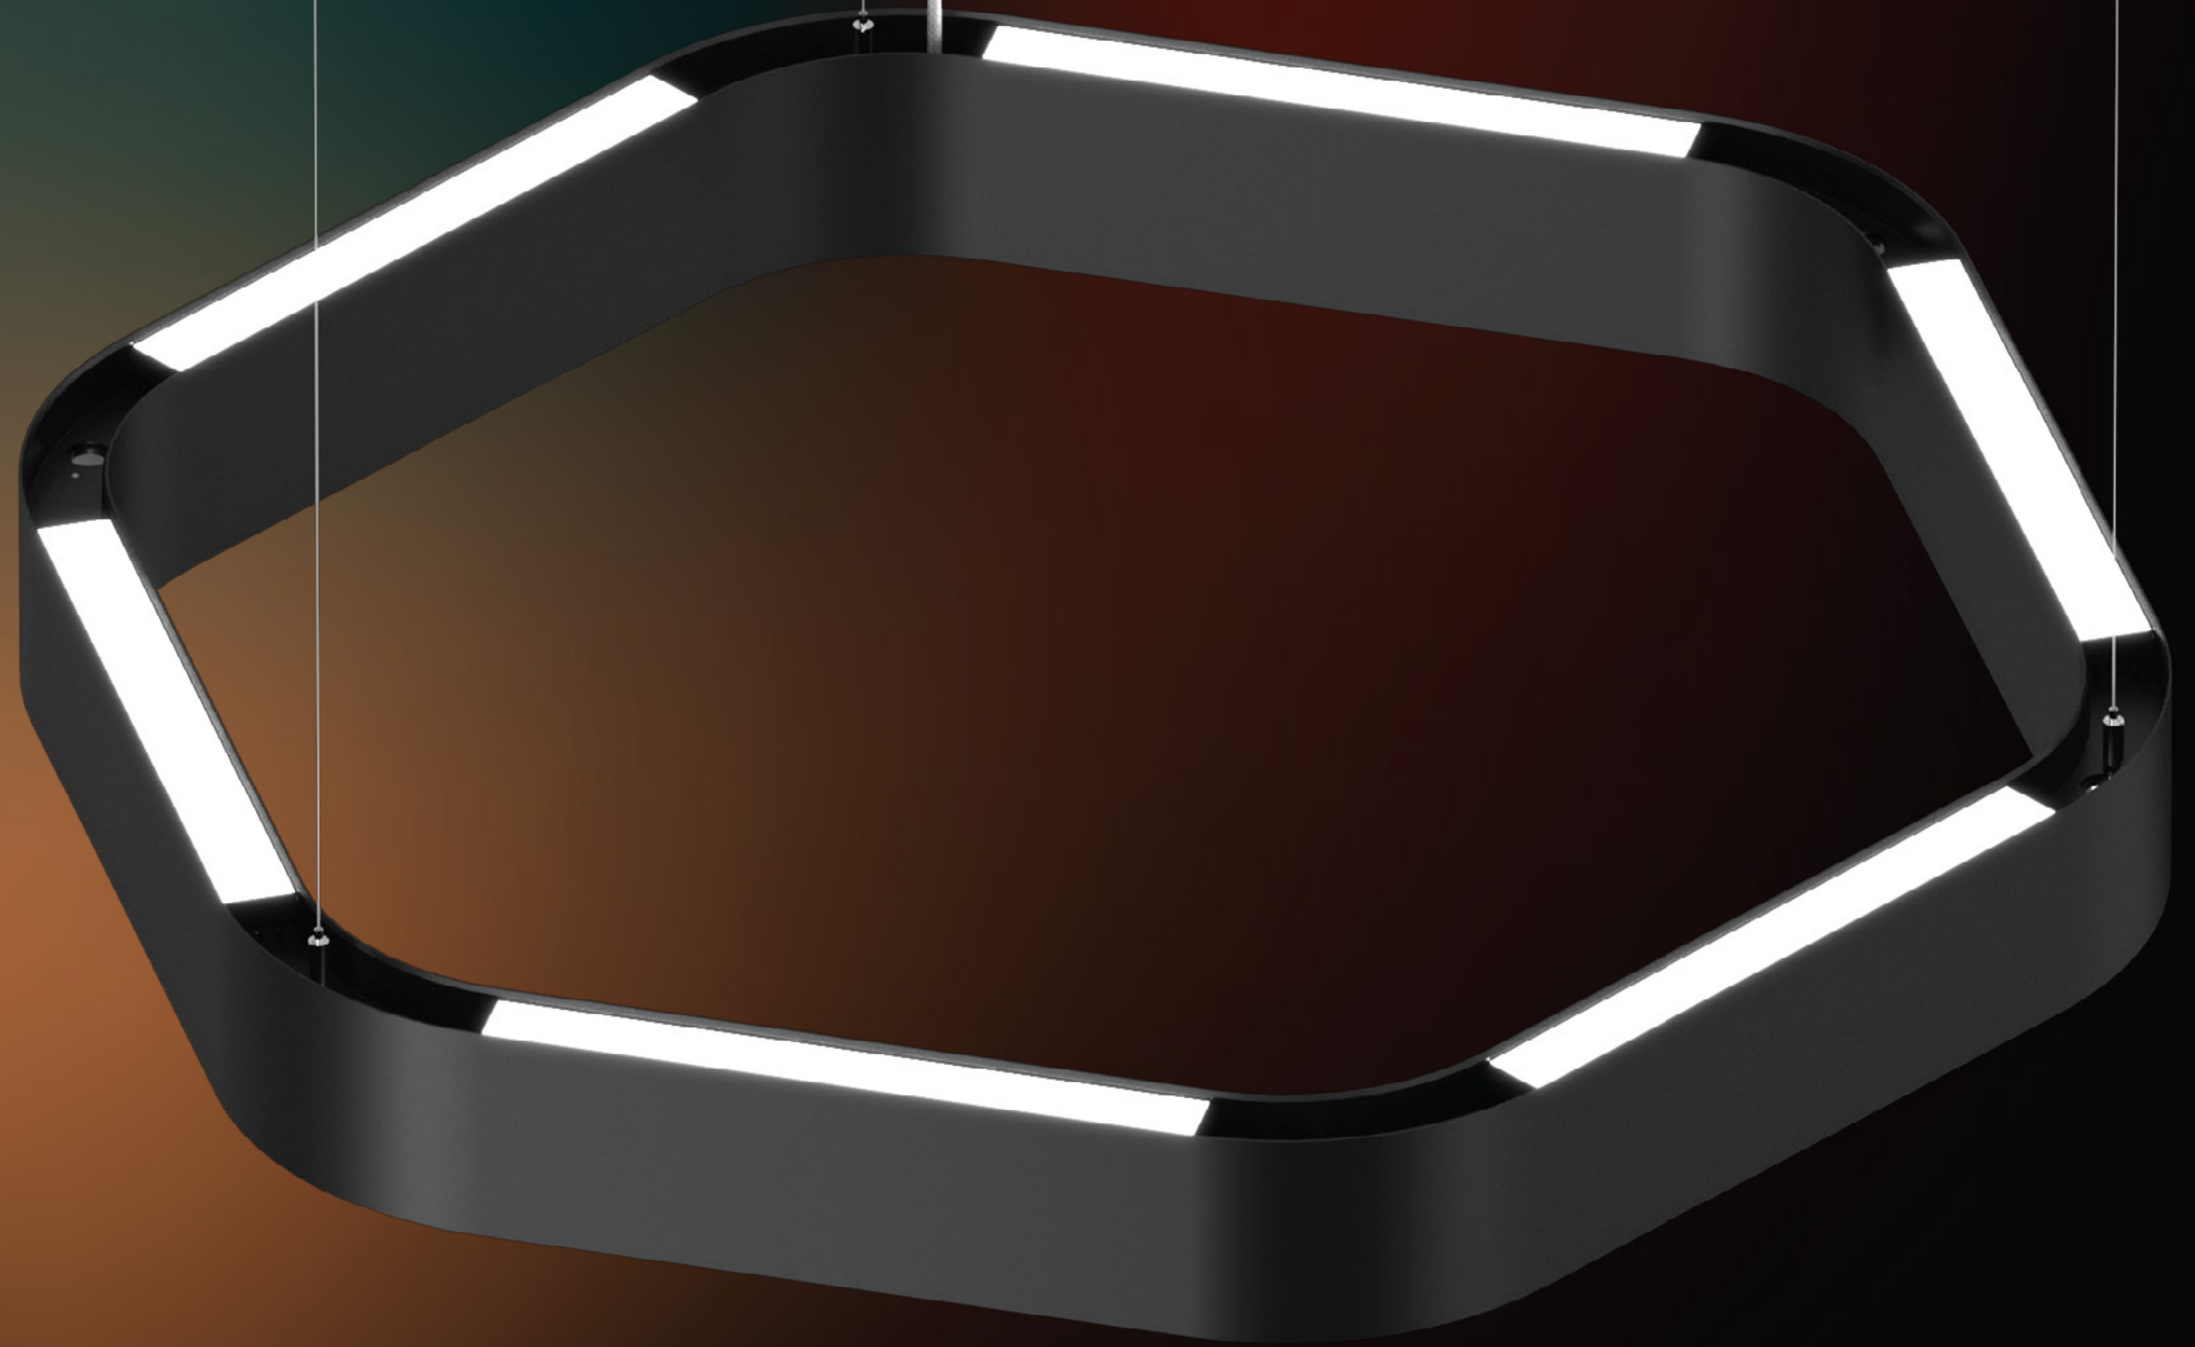

b HEXAGON™

Indirect light provides light uniformity on the ceiling and contributes to the ambient light with no glare.