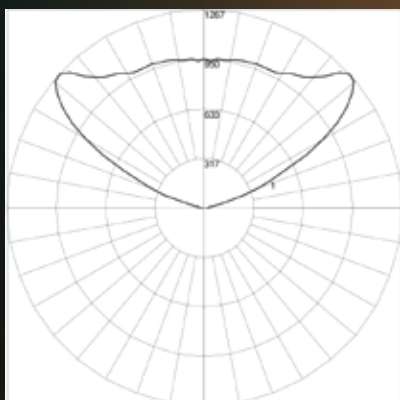

# 8 MODULES

Module: Corner Hub 120°  
Dimensions: 33" L X 20" W

Module: Corner Hub 90°  
Dimensions: 23" L X 23" W

Module: Y Hub 120°  
Dimensions: 38" L X 33" W

Module: Straight Dimensions:  
2ft - 12ft Lengths

Module: Right Hub 90°  
Dimensions: 44" L X 23" W

Module: Left Hub 90°  
Dimensions: 44" L X 23" W

Module: Right Hub 120°  
Dimensions: 38" L X 20" W

Module: Left Hub 120°  
Dimensions: 38" L X 20" W

With a small set of modules, create a non-stop lighting plan that integrates with the spatial design.

# OPTICS

Suspended  
Direct

Suspended  
Direct/Indirect

Direct

Indirect

# LIGHT DISTRIBUTION

**Direct**

Maximum Candela = 1160.88  
Located At Horizontal Angle = 0°  
Vertical Angle = 0°  
#1 - Vertical Plane Through  
Horizontal Angles (90° - 270°)

**Indirect**

Maximum Candela = 1266.84  
Located At Horizontal Angle = 90°  
Vertical Angle = 132.5°  
#1 - Vertical Plane Through  
Horizontal Angles (90° - 270°)