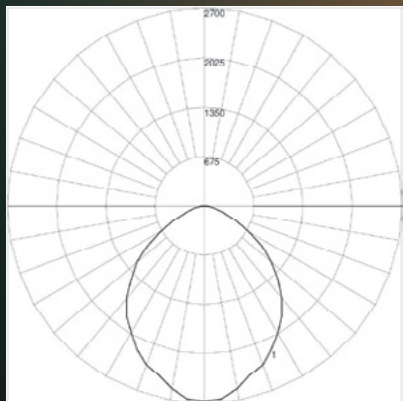

# LIGHT DISTRIBUTION

**Direct**

Maximum Candela = 2670.024  
Located At Horizontal Angle = 0°  
Vertical Angle = 0°  
#1 - Vertical Plane Through  
Horizontal Angles (90° - 270°)

**Indirect**

Maximum Candela = 2152.8  
Located At Horizontal Angle = 90°  
Vertical Angle = 132.5°  
#1 - Vertical Plane Through  
Horizontal Angles (90° - 270°)

## 6 SIZES

Available in 6 sizes ranging from 2ft to 7ft

BEAUTY COS

BEAUTY COS

BEAUTY COS

BEAUTY COS

BEAUTY

A balance between a polygon and a circle, HEXAGON symbolizes harmony.