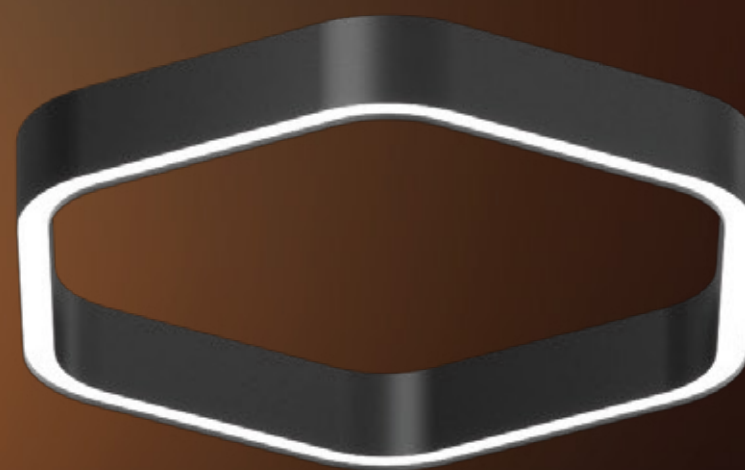

## 6 Colors

- Black
- Sesame Gray
- Light Gray
- Blue
- Apple Green
- White

HEXAGON™

Lines of light transform into a closed-loop six-sided pendant.

3 VERSIONS

PENDANT

SURFACE

ACOUSTIC