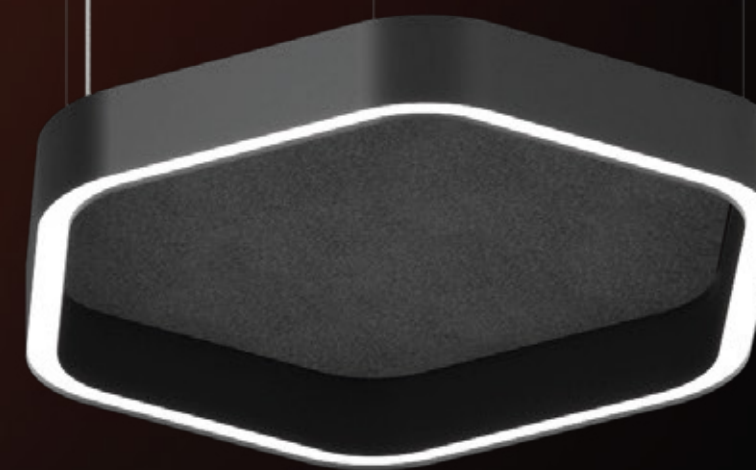

## 6 Colors

- Black
- Sesame Gray
- Light Gray
- Blue
- Apple Green
- White

HEXAGON™

Lines of light transform into a closed-loop six-sided pendant.

3 VERSIONS

PENDANT

SURFACE

ACOUSTIC

Hexagon adds a serene visual element.

**b** HEXAGON™

Indirect light provides light uniformity on the ceiling and contributes to the ambient light with no glare.