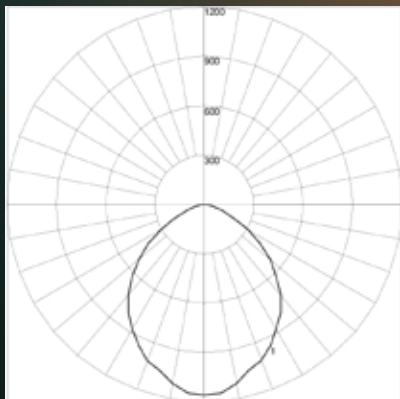

# OPTICS

Suspended  
Direct

Suspended  
Direct/Indirect

Direct

Indirect

# LIGHT DISTRIBUTION

**Direct**

Maximum Candela = 1160.88  
Located At Horizontal Angle = 0°  
Vertical Angle = 0°  
#1 - Vertical Plane Through  
Horizontal Angles (90° - 270°)

**Indirect**

Maximum Candela = 1266.84  
Located At Horizontal Angle = 90°  
Vertical Angle = 132.5°  
#1 - Vertical Plane Through  
Horizontal Angles (90° - 270°)