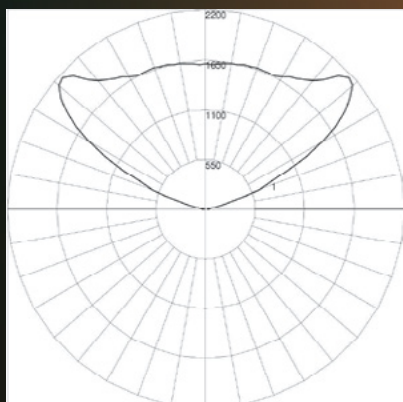

# LIGHT DISTRIBUTION

**Direct**

Maximum Candela = 2670.024  
Located At Horizontal Angle = 0°  
Vertical Angle = 0°  
#1 - Vertical Plane Through  
Horizontal Angles (90° - 270°)

**Indirect**

Maximum Candela = 2152.8  
Located At Horizontal Angle = 90°  
Vertical Angle = 132.5°  
#1 - Vertical Plane Through  
Horizontal Angles (90° - 270°)

## 6 SIZES

Available in 6 sizes ranging from 2ft to 7ft

BEAUTY COS

BEAUTY COS

BEAUTY COS

BEAUTY COS

BEAUTY

A balance between a polygon and a circle, HEXAGON symbolizes harmony.